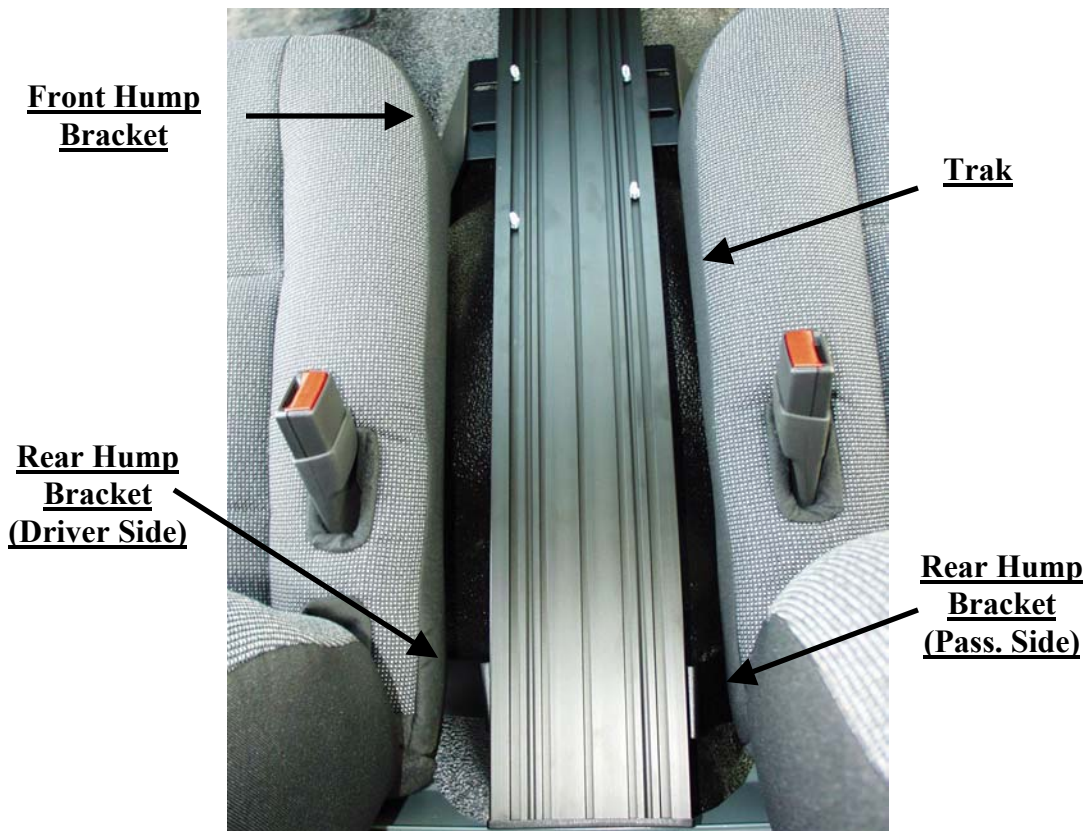

Note: There are 2 different sides to the Trak Plate. It is recommended to mount Hump brackets to side of Trak Plate that has 1/4" hardware slots closer together, to better accept equipment, (consoles, control heads, etc)

TRAK-MOUNT ASSEMBLY

- Attach trak to rear hump bracket using (2) 1/4-20 x 3/4" Hex head bolts and serrated nuts.

Note: There is a driver and passenger side bracket to the Rear Hump Bracket. Top of brackets will be parallel to the transmission hump.

INSTALLATION:

1. REMOVE SEATS:

- Remove rear seat base nuts (18mm).
- Slide seat to rear most position.
- Remove front seat base bolts (13mm).
- Seats do not have to come out of vehicle, they will just need to be tilted out of way to place Trak-Mount assembly. Be careful of wire plugs if vehicle has power seats.

2. MOUNT ASSEMBLED TRAK-MOUNT:

- Attach the driver and passenger side front hump brackets to the inner front seat bolts.
- Place Trak-Mount assembly so rear hump bracket are between floor of vehicle and seat base.
- Re-mount seats assembly and tighten all hardware.
- Mount equipment (consoles, control heads, etc).