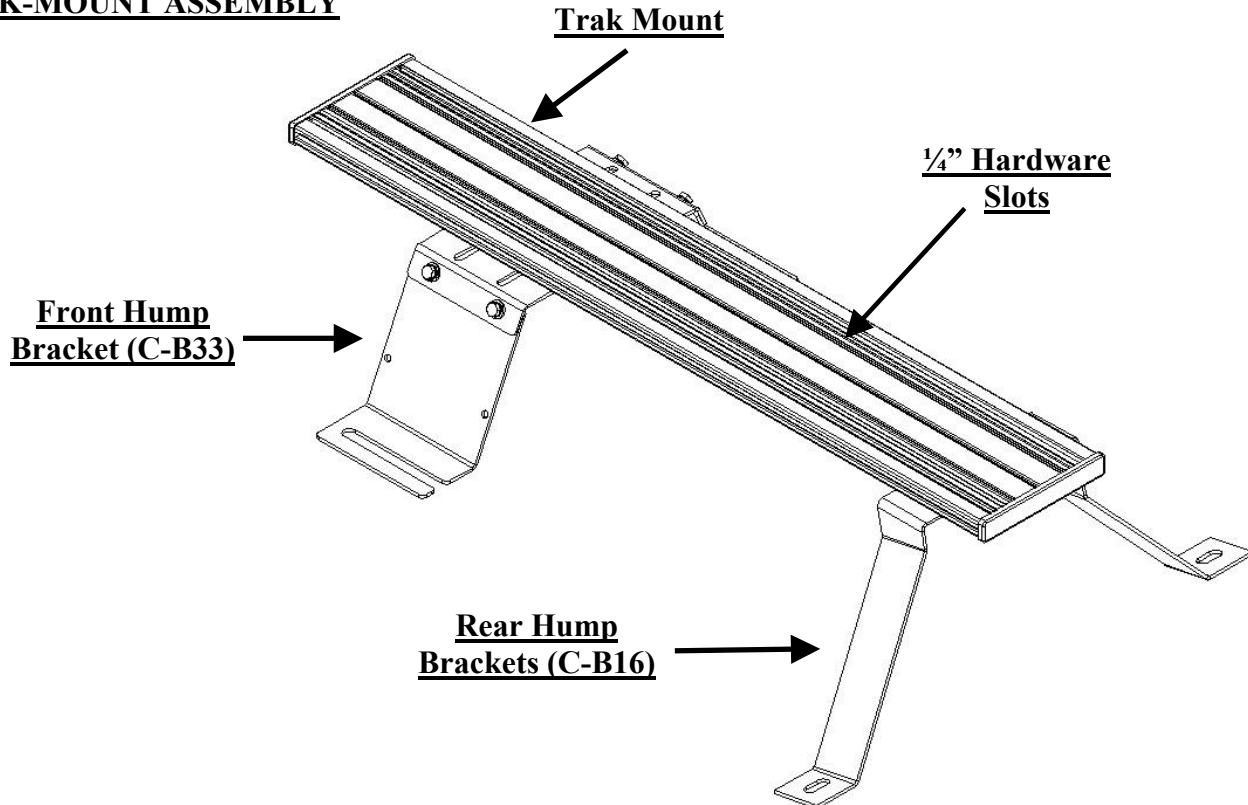

INSTALL INSTRUCTIONS C-TM-CV

1995-2007 FORD CROWN VICTORIA TRAK-MOUNT KIT

TOOLS REQUIRED:

Ratcheting Wrench
Metric Socket Set

Standard Socket Set
Tape Measure

HARDWARE:

<u>QTY</u>	<u>DESCRIPTION</u>	<u>PART#</u>
10	1/4" x 3/4" Hex head bolt	GSM33001
6	1/4" Serrated nut	GSM30023
4	1/4" Flat washer	GSM31005
4	1/4" Split lock washer	GSM31026

SUB ASSEMBLY:

1. MOUNT TRAK TO HUMP BRACKETS.

- Determine location that Trak will land on transmission hump for the specific application.
- With Trak in necessary location, measure Front and Rear Hump Bracket in relation to Trak.
- Bolt trak to the front hump bracket, top plate using measurements taken in previous step. Use (4) 1/4-20 x 3/4" Hex head bolts and serrated nuts.

Note: There are 2 different sides to the Trak Plate. It is recommended to mount Hump brackets to side of Trak Plate that has 1/4" hardware slots closer together, to better accept equipment, (consoles, control heads, etc)

TRAK-MOUNT ASSEMBLY

- Attach trak to rear hump bracket using (2) 1/4-20 x 3/4" Hex head bolts and serrated nuts.

Note: There is a driver and passenger side bracket to the Rear Hump Bracket. Top of brackets will be parallel to the transmission hump.