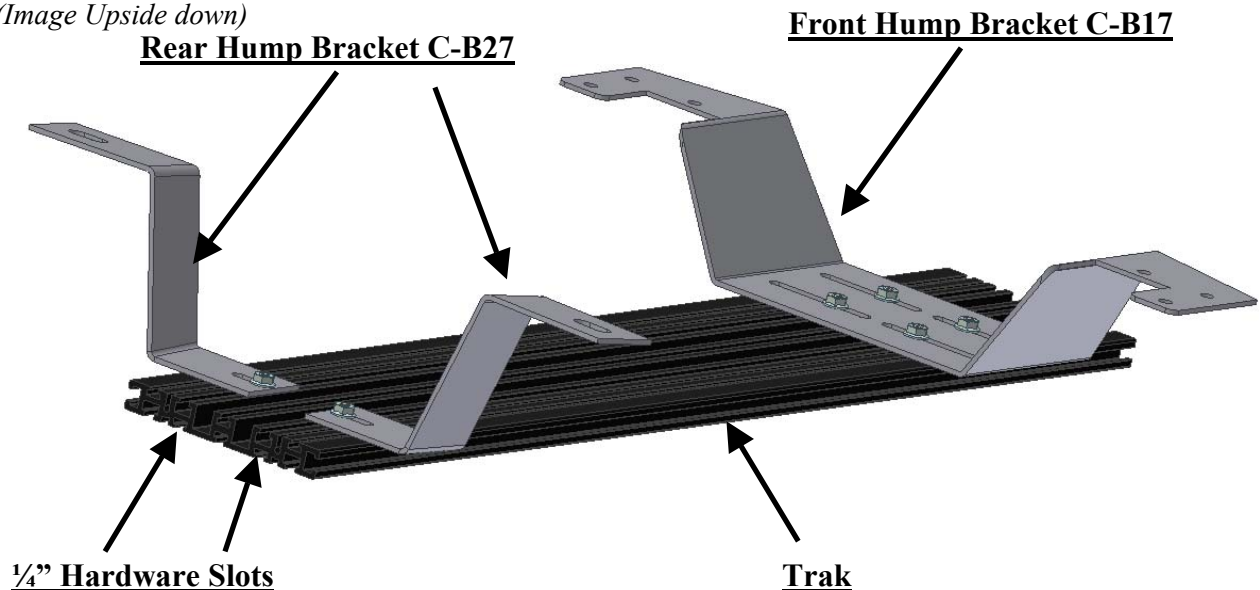

INSTALL INSTRUCTIONS C-TM-IMP

2000-2005 CHEVROLET IMPALA TRAK-MOUNT KIT

TOOLS REQUIRED:

Ratcheting Wrench
Metric Socket Set
Torx Bit Set

Standard Socket Set
Tape Measure

HARDWARE:

<u>QTY</u>	<u>DESCRIPTION</u>	<u>PART#</u>
8	1/4" x 3/4" hex head bolt	GSM33001
8	1/4" Serrated nut	GSM30023
6	1/4" x 1" Hex head lag bolts	GSM33060
1	32" Trak mount	CM93055-9

SUB ASSEMBLY:

1. MOUNT TRAK TO HUMP BRACKETS.

- Determine location that Trak will land on transmission hump for the specific application.
- With Trak in necessary location, measure Front and Rear Hump Brackets in relation to Trak.
- Bolt Trak to Hump Brackets, using measurements taken in previous step
Note: There are 2 different sides to the Trak Plate. It is recommended to mount Hump brackets to side of Trak Plate that has 1/4" hardware slots closer together, to better accept equipment, (consoles, control heads, etc)
- Slide (6) 1/4-20 x 3/4" Hex Head Bolts into 1/4" Hardware Slots.
- With bolts in Trak, position Hump brackets.
- There is a left and right side to the Rear Hump Brackets. Top of brackets will be parallel to the transmission hump.
- Attach 1/4" serrated nuts and tighten.

TRAK-MOUNT ASSEMBLY

(Image Upside down)

INSTALLATION:

1. REMOVE SEATS:

- Remove rear seat base torx bolts.
- Slide seat to rear most position.
- Seats do not have to come out of vehicle, they will just need to be tilted out of way to place Trak-Mount assembly. Be careful of wire plugs if vehicle has power seats.

2. MOUNT ASSEMBLED TRAK-MOUNT:

- Place Trak-Mount assembly so front bracket sets squarely on floor beam straddling seat bolts – lag bolt to the floor beam. The rear hump brackets are place on floor between floor of vehicle and seat base and can be mounted using the rear seat bolts.
- Re-mount seats over Trak-Mount assembly and tighten all hardware.
- Mount equipment (consoles, control heads, etc), prior to plastic end caps, for access to hardware slots.