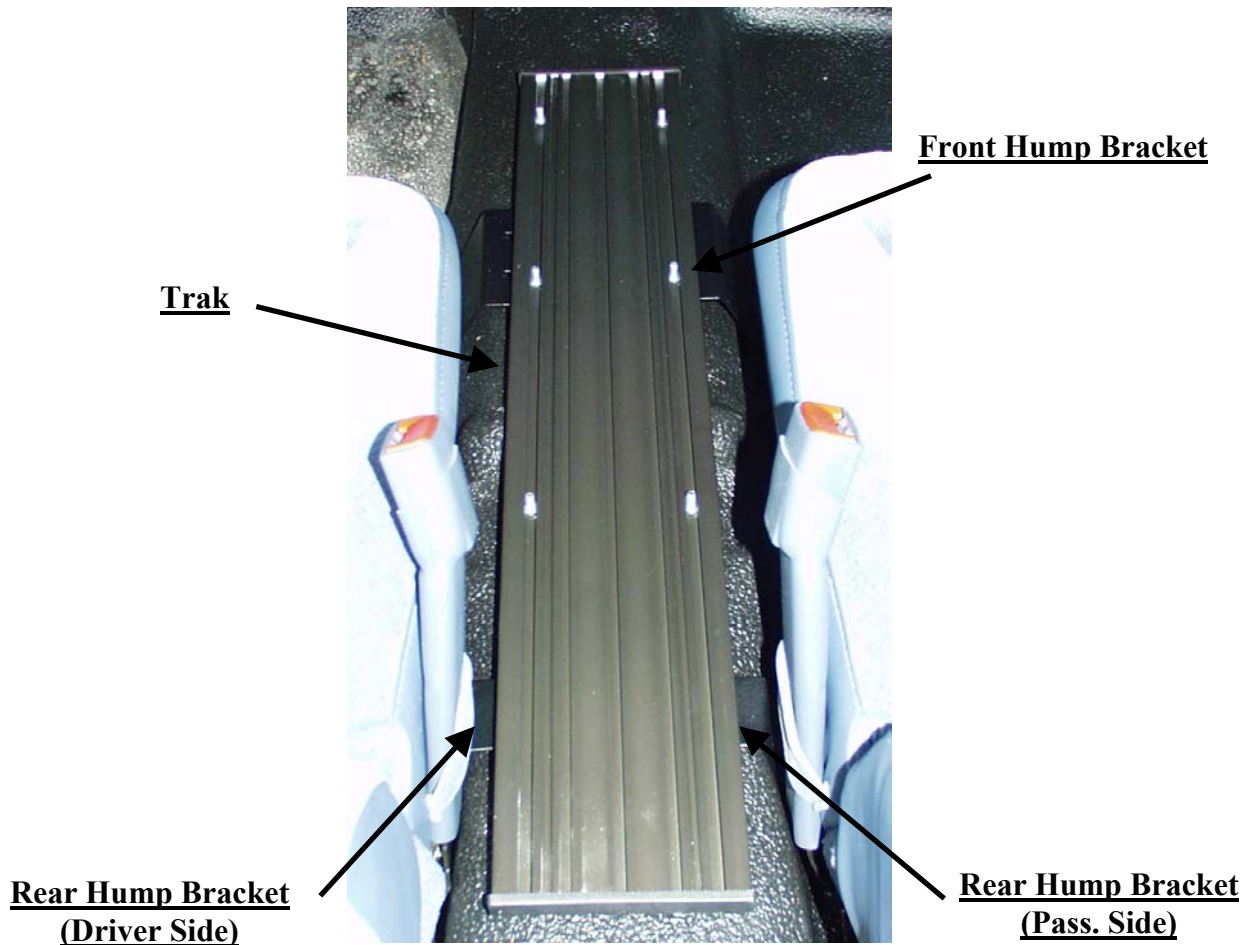

SUB ASSEMBLY:

1. MOUNT TRAK TO HUMP BRACKETS.

- Determine location that Trak will land on transmission hump for the specific application.
- With Trak in necessary location, measure Front and Rear Hump Brackets in relation to Trak.
- Bolt Trak to Hump Brackets, using measurements taken in previous step
Note: There are 2 different sides to the Trak Plate. It is recommended to mount Hump brackets to side of Trak Plate that has 1/4" hardware slots closer together, to better accept equipment, (consoles, control heads, etc)
- Slide (6) 1/4-20 x 3/4" Hex Head Bolts into 1/4" Hardware Slots.
- With bolts in Trak, position Hump brackets.
- There is a left and right side to the Rear Hump Brackets. Top of brackets will be parallel to the transmission hump.
- Attach 1/4" serrated nuts and tighten.

TRAK-MOUNT ASSEMBLY

(Image Upside down)

INSTALLATION:

1. REMOVE SEATS:

- Remove rear seat base torx bolts.
- Slide seat to rear most position.
- Seats do not have to come out of vehicle, they will just need to be tilted out of way to place Trak-Mount assembly. Be careful of wire plugs if vehicle has power seats.

2. MOUNT ASSEMBLED TRAK-MOUNT:

- Place Trak-Mount assembly so front bracket sets squarely on floor beam straddling seat bolts – lag bolt to the floor beam. The rear hump brackets are place on floor between floor of vehicle and seat base and can be mounted using the rear seat bolts.
- Re-mount seats over Trak-Mount assembly and tighten all hardware.
- Mount equipment (consoles, control heads, etc), prior to plastic end caps, for access to hardware slots.