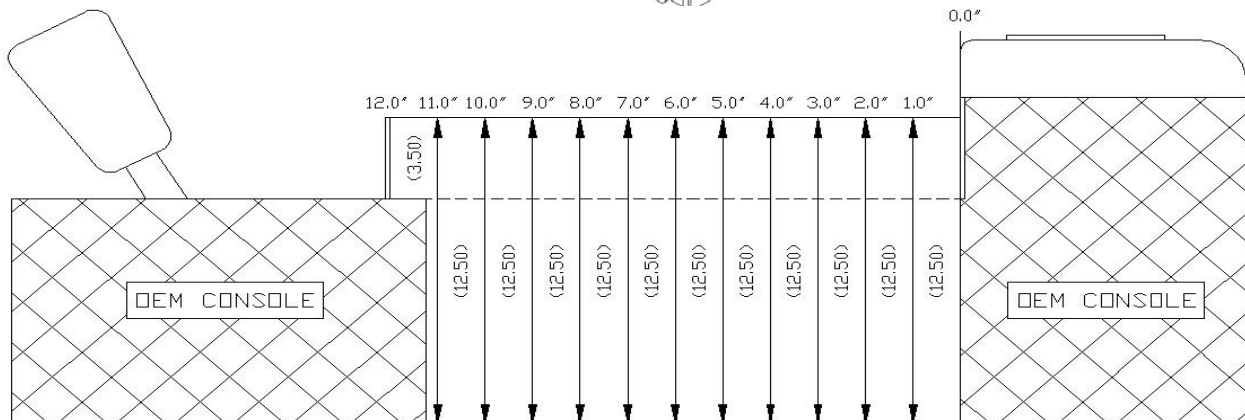

QTY DESCRIPTION

4 #10 x 1/2" Phillips machine screw
4 #10 Keps nut

PART #

GSM33118
GSM30028

Always!

- Read all instructions before installing any Havis-Shields Equipment Corp products.
- Check for obstructions (Wire, brake lines, fuel tank, etc.) before drilling any holes!
- Use hardware provided with install kit
- For product support, visit the Install Instructions Section of our website at <http://havis.com/Installation/Installation.html>

C-VS-1200-EXPD-1

View of vehicle w/ full console & console shifter

Remove accessory pocket liner as shown above

Remove hex head screw from accessory pocket

CAREFULLY remove trim from around gear shifter

Remove trim from around the cup holders