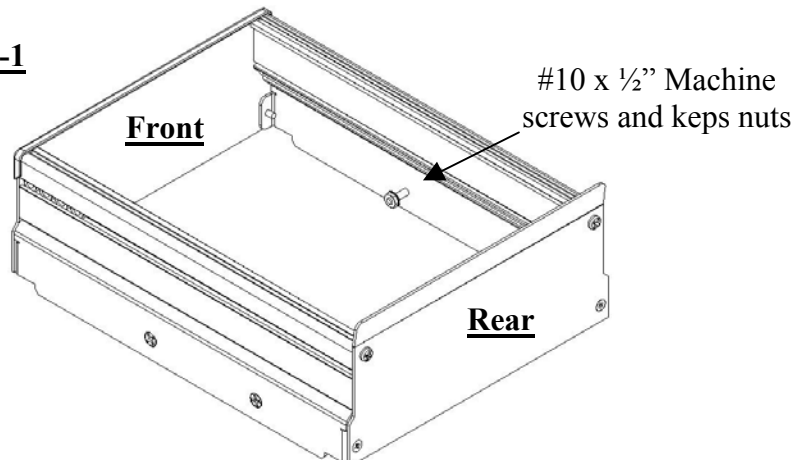

QTY DESCRIPTION

4 #10 x 1/2" Phillips machine screw
4 #10 Keps nut

PART #

GSM33118
GSM30028

Always!

- Read all instructions before installing any Havis-Shields Equipment Corp products.
- Check for obstructions (Wire, brake lines, fuel tank, etc.) before drilling any holes!
- Use hardware provided with install kit
- For product support, visit the Install Instructions Section of our website at <http://havis.com/Installation/Installation.html>

C-VS-1200-EXPD-1

View of vehicle w/ full console & console shifter

Remove accessory pocket liner as shown above

Remove hex head screw from accessory pocket

CAREFULLY remove trim from around gear shifter

Remove trim from around the cup holders