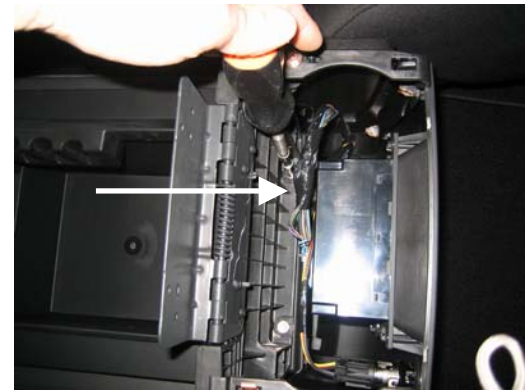

Remove trim panel from console.

View of panel removed

Remove hex head screw from accessory pocket/armrest

Remove (4) hex screws holding armrest pad from hinge

Remove the rear OEM cup holder

Pry up on accessory pocket trim panel and remove

Remove hex head screws holding side of accessory pocket

Remove hex head screws holding rear of accessory pocket

Remove hex head screws holding lower sides accessory pocket

Completely remove the container of the accessory pocket