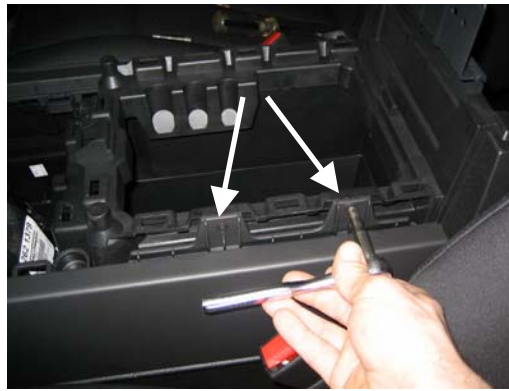

C-VS-1200-EXPD-1

View of vehicle w/ full console & console shifter

Remove accessory pocket liner as shown above

Remove hex head screw from accessory pocket

CAREFULLY remove trim from around gear shifter

Remove trim from around the cup holders

Remove trim panel from console.

View of panel removed

Remove hex head screw from accessory pocket/armrest

Remove (4) hex screws holding armrest pad from hinge

Remove the rear OEM cup holder

Pry up on accessory pocket trim panel and remove

Remove hex head screws holding side of accessory pocket

Remove hex head screws holding rear of accessory pocket

Remove hex head screws holding lower sides accessory pocket

Completely remove the container of the accessory pocket