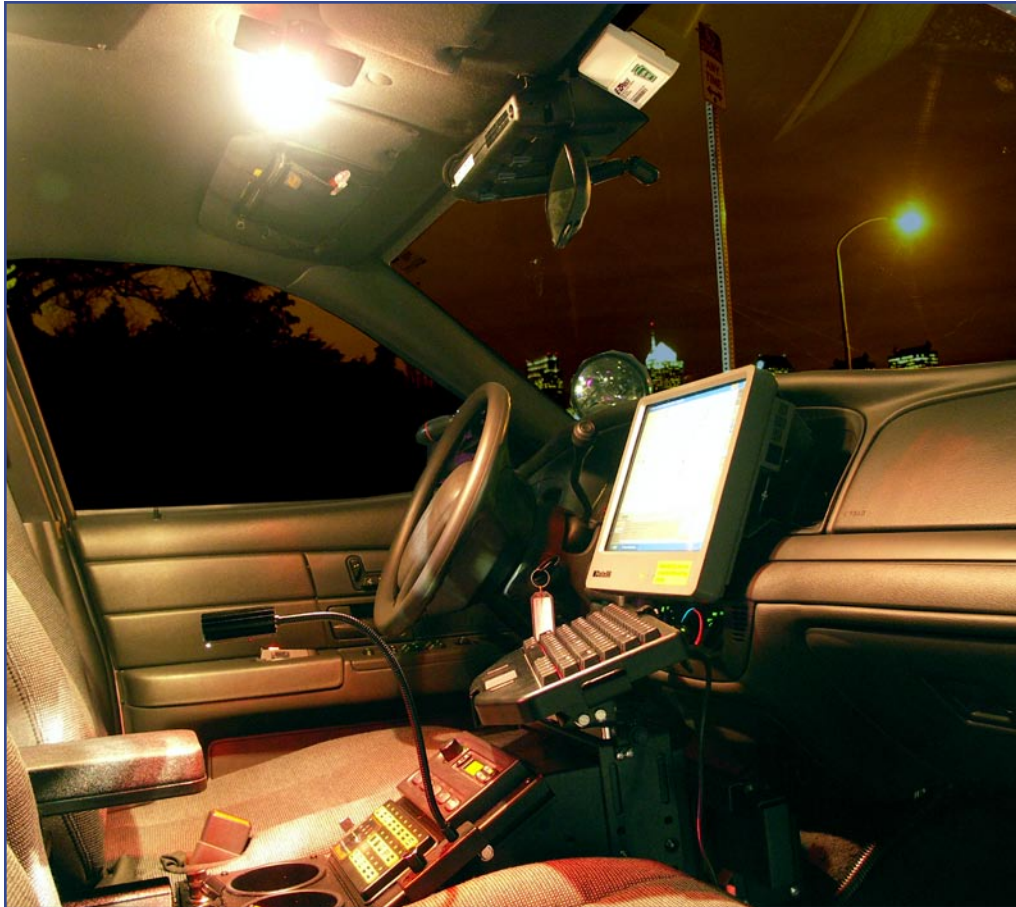

# Interior Dome Light

Standard with all clear, all red, or a combination!

Uses (2) 7W Xelogen\* high-output lamps that last 7,000 hours!

Each Point of Sale Package includes: Dome light with lamps, wire harness, interchangeable lenses, hardware, and install instructions

Slim profile designed to fit into tight spaces

5.75" L x 1.38" H x 2.25" W including mounting flange and switches

## New Interior Dome Light from Havis-Shields!

Havis-Shields introduces the new Interior Dome Light with interchangeable red and clear lights. The red lights let the officer not be illuminated, are not visible outside the vehicle and interior glare is eliminated. The slim profile is designed to fit into tight spaces and provide general illumination for cab compartment and other vehicle interior lighting needs.

- Two individually switched 7W Xelogen\* lamps outperform standard LED fixtures with higher light output, comparable life cycle, lower cost, and a replaceable lamp.
- Push button on/off switches allow for independent control of both lamps
- 7W Xelogen lamps provide as much usable light as 12-watt standard halogen lamps but with less heat and lower amp draw.
- Convenient mounting tabs on both ends of the fixture allow for easy installation without opening the fixture.
- Lenses are made from high-impact polycarbonate and housing material is high strength black nylon.
- Integral specular reflectors provide optimal light output and distribution.
- Shipped with two sets of interchangeable lenses (red and clear), allows for four lens combinations! The red lights emit a red glow that does not illuminate the officer at night, while still providing ample light to work by.