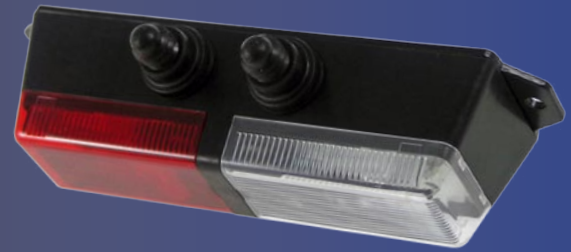

# Interior Dome Light

Standard with all clear, all red, or a combination!

Uses (2) 7W Xelogen\* high-output lamps that last 7,000 hours!

Each Point of Sale Package includes: Dome light with lamps, wire harness, interchangeable lenses, hardware, and install instructions

Slim profile designed to fit into tight spaces

5.75" L x 1.38" H x 2.25" W including mounting flange and switches

## New Interior Dome Light from Havis-Shields!

Havis-Shields introduces the new Interior Dome Light with interchangeable red and clear lights. The red lights let the officer not be illuminated, are not visible outside the vehicle and interior glare is eliminated. The slim profile is designed to fit into tight spaces and provide general illumination for cab compartment and other vehicle interior lighting needs.

- Two individually switched 7W Xelogen\* lamps outperform standard LED fixtures with higher light output, comparable life cycle, lower cost, and a replaceable lamp.
- Push button on/off switches allow for independent control of both lamps
- 7W Xelogen lamps provide as much usable light as 12-watt standard halogen lamps but with less heat and lower amp draw.
- Convenient mounting tabs on both ends of the fixture allow for easy installation without opening the fixture.
- Lenses are made from high-impact polycarbonate and housing material is high strength black nylon.
- Integral specular reflectors provide optimal light output and distribution.
- Shipped with two sets of interchangeable lenses (red and clear), allows for four lens combinations! The red lights emit a red glow that does not illuminate the officer at night, while still providing ample light to work by.