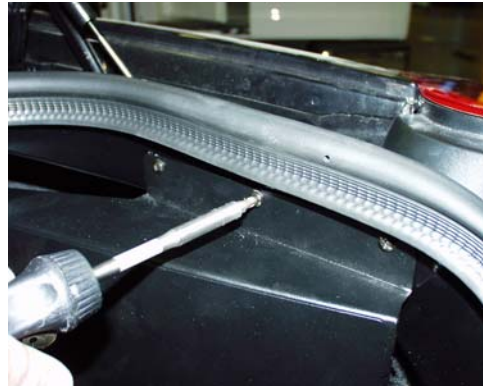

Empty view of passenger side mounting location

Position trunk side mount and determine where to notch vehicle trim in order to function properly

Notch trim as necessary
Note: Vehicles w/ carpeted fiberglass trim requires more cutting due to thickness of material, see next page.

Cut carpeted fiberglass trim along this line for proper fit.

Pre-drill lower mounting holes using 1/8" drill bit and attach with #10 x 3/4" Sheet metal screws

Position Trunk Side Mount and mark (3) holes on top mounting bracket

Drill (3) marked holes using 3/16" drill bit

Attach using 10-32 x 1/2" machine screws and keps nuts

Finished look of Passenger-Side Mount in police package

Finish look of trunk floor after cut is made. (Passenger Side Mount)