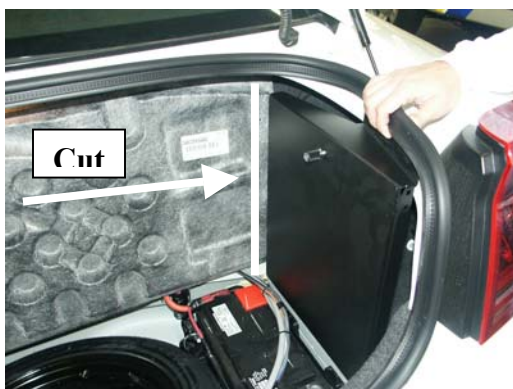

HARDWARE:

QTY DESCRIPTION

3 10-32 Keps nuts
3 10-32 x 1/2" Phillips machine screws
3 #10 x 3/4" Sheet metal screws

PART #

GSM30028
GSM33118
GSM33195

Always!

- Read all instructions before installing any Havis-Shields Equipment Corp products.
- Check for obstructions (Wire, brake lines, fuel tank, etc.) before drilling any holes!
- Use hardware provided with install kit

Empty view of passenger side mounting location

Position trunk side mount and determine where to notch vehicle trim in order to function properly

Notch trim as necessary
Note: Vehicles w/ carpeted fiberglass trim requires more cutting due to thickness of material, see next page.