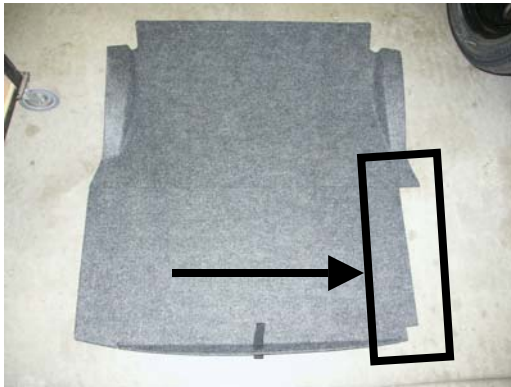

Finish look of trunk floor after cut is made. (Passenger Side Mount)