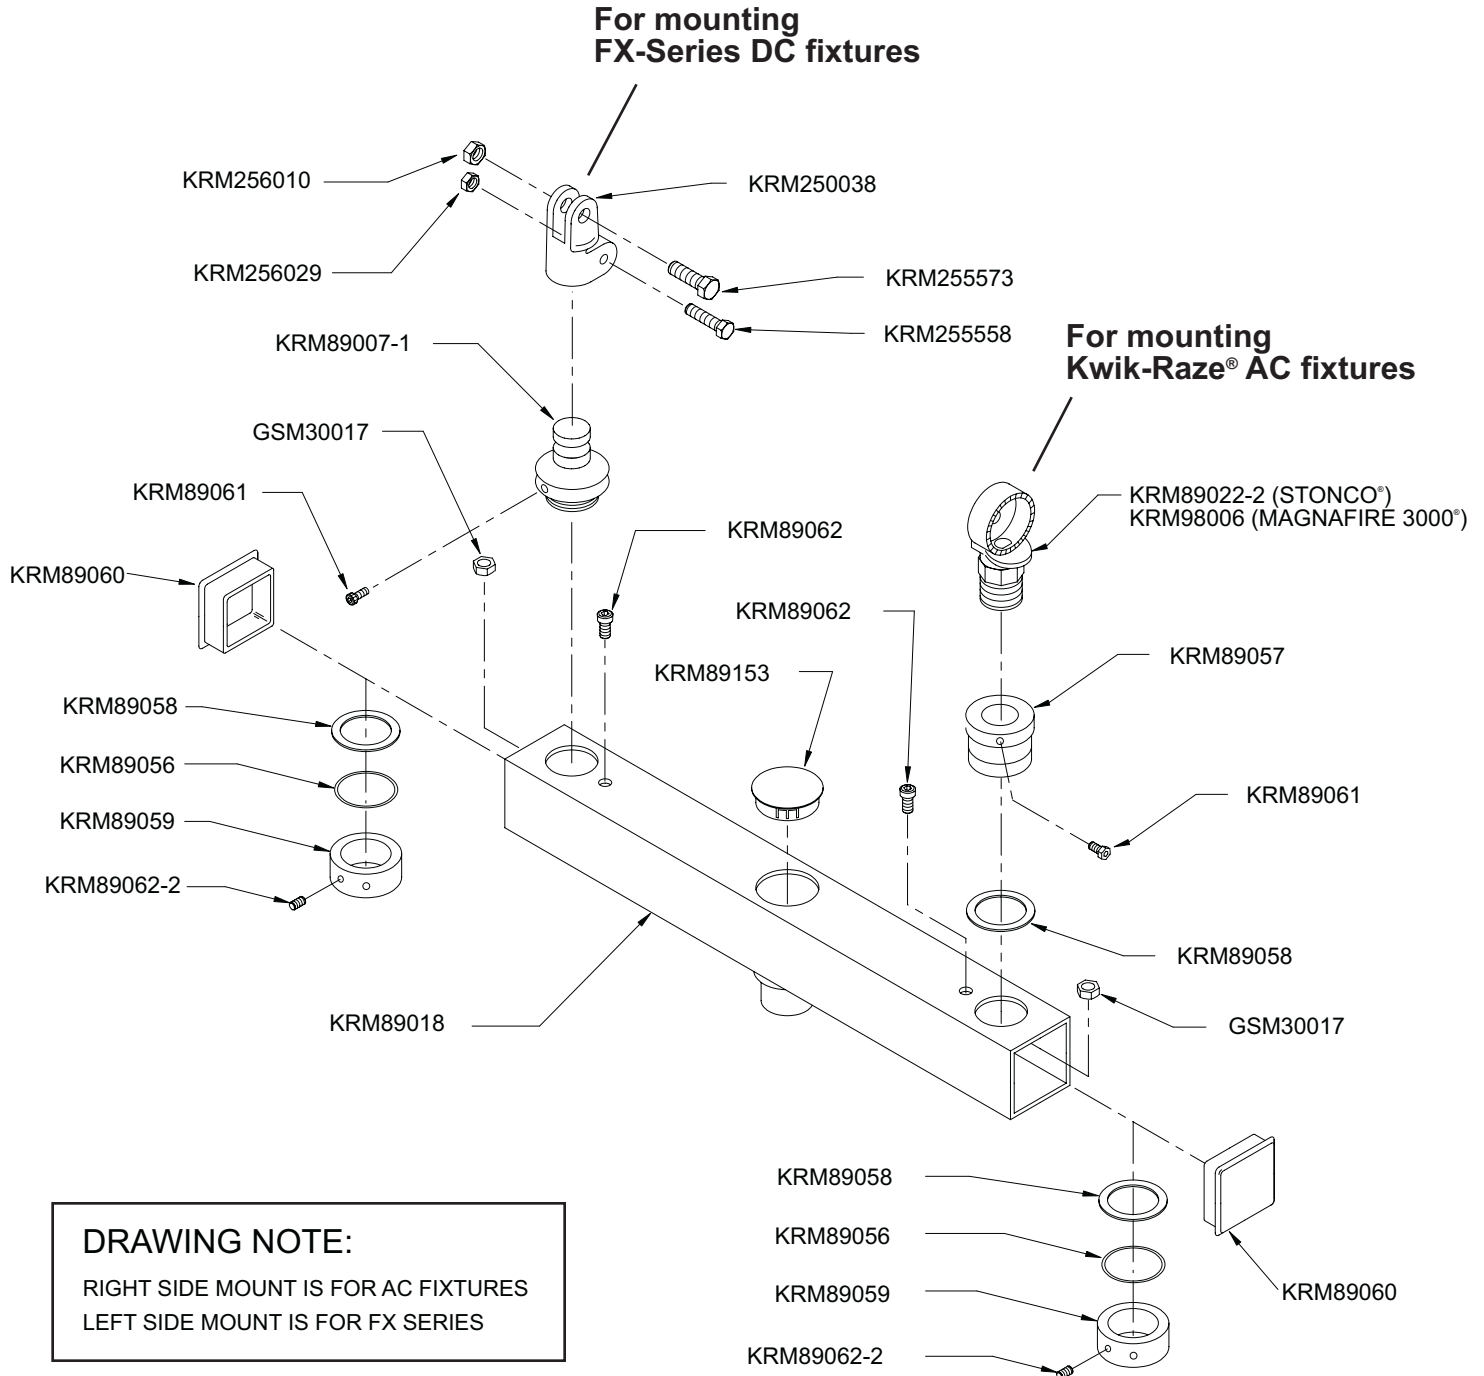

# CROSSTREE ASSEMBLY

KR-9-0-FX FOR FX SERIES LIGHTS

KR-9-0 FOR AC LIGHT FIXTURES