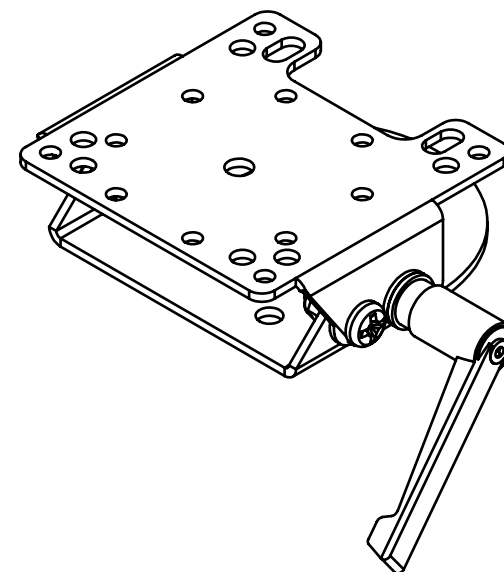

ACTUAL SIZE

## C-3065-3 TEMPLATE LO PROFILE TILT/SWIVEL ADAPTER

- USED TO MOUNT LAPTOP MOUNTING PLATE TO TELESCOPING COMPUTER BASE (TCB) OR STOUT MOUNT SERIES
- 360 DEGREE SWIVEL & 45 DEGREE TILT
- FIXED 1.375" HEIGHT  
NO HANDLE