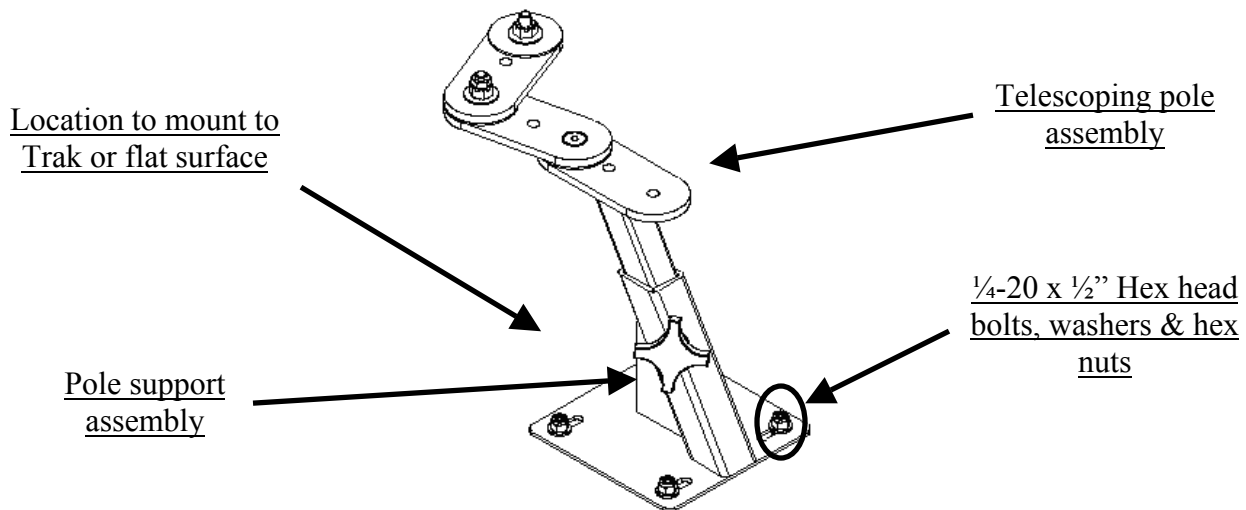

INSTALL INSTRUCTIONS C-TCB-14 UNIVERSAL TELESCOPING COMPUTER BASE

TOOLS REQUIRED:

3/16" Allen wrench
Ratcheting Wrench
Standard Socket Set

Powered Drill (if necessary)
Drill Bit Set (if necessary)

HARDWARE:

<u>QTY</u>	<u>DESCRIPTION</u>	<u>PART #</u>
1	Pole support assembly	CM93071-14W
1	Telescoping pole assembly	CM93072-14
4	1/4-20 Nylock nut	GSM30016
4	1/4" Flat washer	GSM31005
4	1/4 - 20 x 1/2" Hex head bolt	GSM33000

Always!

- Read all instructions before installing any Havis-Shields Equipment Corp products.
- Check for obstructions (Wire, brake lines, fuel tank, etc.) before drilling any holes!
- Use hardware provided with install kit

SUB ASSEMBLY:

1. Confirm receipt of all hardware and components.
2. C-TCB-14 offers multiple mounting options.
  - a. Havis Shields extruded Trak Mount
  - b. Any flat surface with access to bolt.
3. Mounting option to be determined by installer.