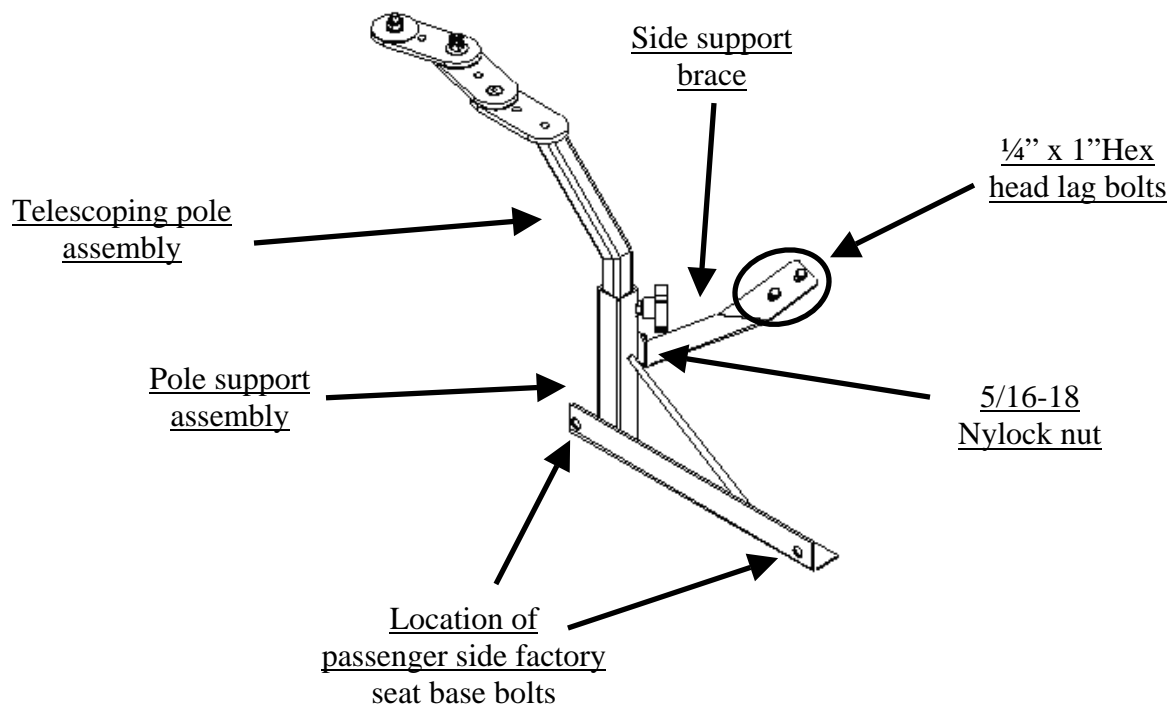

INSTALL INSTRUCTIONS C-TCB-21 TELESCOPING COMPUTER BASE 1998-2003 DODGE DURANGO

TOOLS REQUIRED:

3/16" Allen wrench
3/8" Standard socket set
3/8" Metric socket set

Ratcheting wrench (3/8" drive)
Powered drill w/ 3/16" drill bit
Open-end wrench set

HARDWARE & COMPONENTS:

<u>QTY</u>	<u>DESCRIPTION</u>	<u>PART #</u>
1	Pole support assembly	CM93071-21
1	Telescoping pole assembly	CM93072-3
1	Side support brace	CM93146
1	5/16-18 Nylock nut	GSM30017
1	5/16" Flat washer	GSM31006
2	1/4" x 1" Hex head lag bolts	GSM33060

Always!

- Read all instructions before installing any Havis-Shields Equipment Corp products.
- Check for obstructions (Wire, brake lines, fuel tank, etc.) before drilling any holes!
- Use hardware provided with install kit