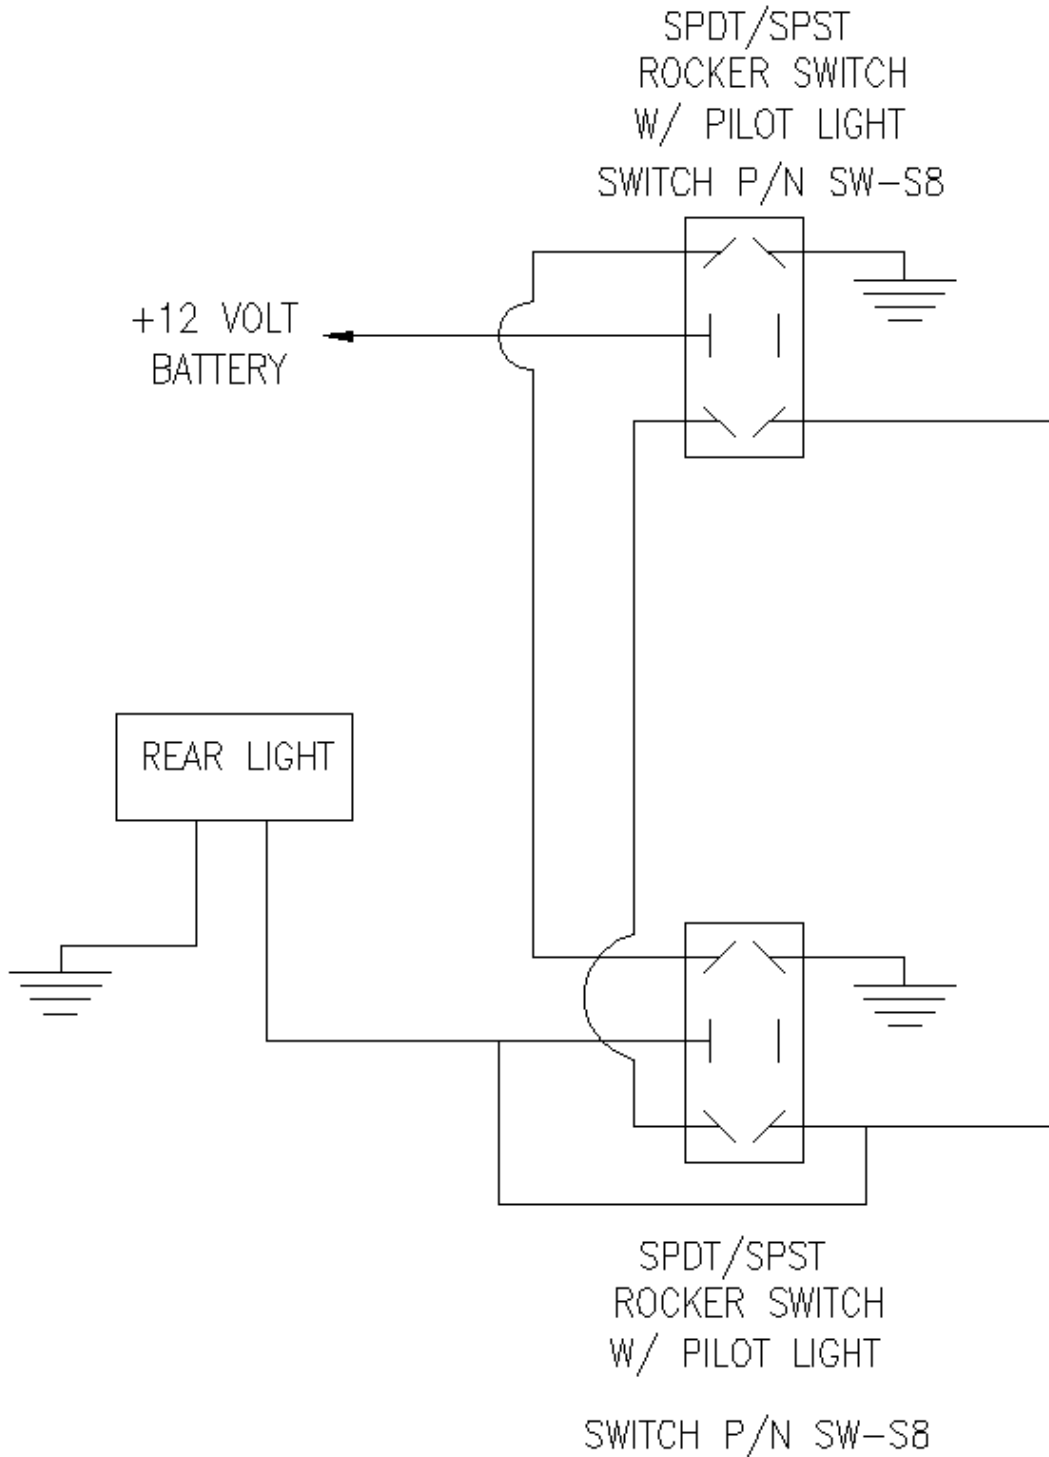

INSTALLATION INSTRUCTIONS KK-RLL ROOF MOUNTED LOAD LIGHT

TOOLS REQUIRED:

Power drill	Safety goggles
Caulk gun with silicone	Wrench set
3/8" drill bit	

HARDWARE SUPPLIED:

1	Work Light with Double Lamp	HE-90600B
2	5/16 -18 x 1" Stainless Hex Head Bolt	GSM34010
2	5/16-18 Nylock Nut	GSM30017
2	5/16" x 1 1/2" Fender Washer	GSM31019
1	3/8" Plastic Grommet	GSM20003
1	Light mounting Bracket	PRM97310

INSTALLATION INSTRUCTIONS:

Note: Mounting and wiring must be done prior to prisoner compartment installation.

1. Bolt light fixture to the mounting bracket. (End with 2" flange and one hole). Overall bracket size is 10 1/2" long by 2" wide.
2. Position load light bracket in desired location on roof: Recommended location is to center light above door opening on side or rear of van. If there is a third brake light, position the work light over the third brake light not on top of light.
3. Mark and drill three (3) 3/8" diameter holes. Bolt the bracket assembly on with two (2) stainless steel 5/16-18 x 1" bolts, nuts and fender washers.
4. The 3rd 3/8" diameter hole is for the wire. Wire goes through the roof and the bracket. Insert 3/8" plastic grommet in the hole from inside van going outside. Run wire through the bracket and grommet. Silicone the hole.
5. Follow the attached wiring diagram for the standard 3-way switching included in kit. This gives the option of turning light on from the cab of the vehicle or the rear or side doors.

Note: See attached wiring diagram.

Note: If desired, light can be activated with a single pole single throw switch in the dash.

**KWIK KIT OPTION
ROOF MOUNTED LOAD LIGHT (KK-RLL)
3-WAY SWITCHING WIRE DIAGRAM**