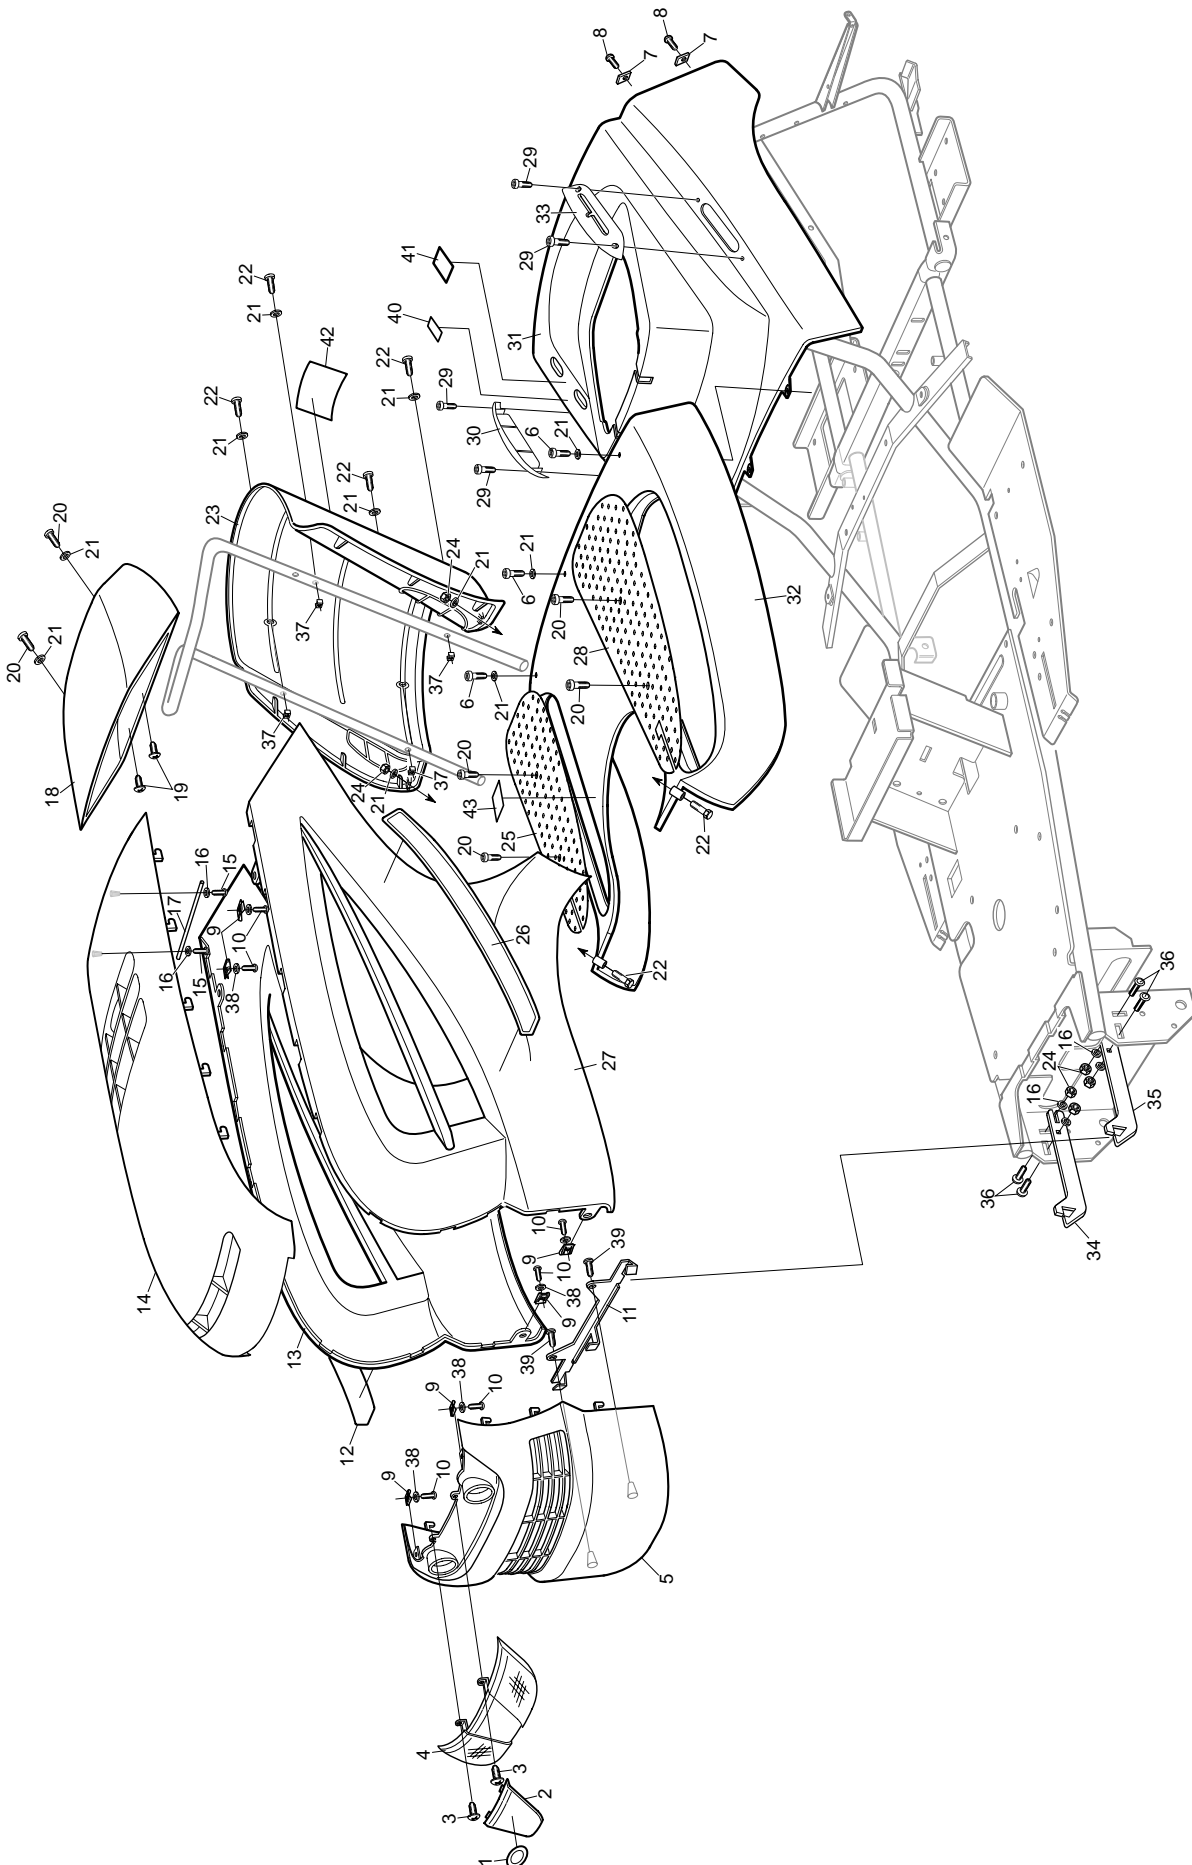

1CRS8207A

ITEM NO.	DESCRIPTION.	PART NO.	QTY.	ITEM NOTE.
1	Decal Grass Blade	410064	1	
2	Panel	AL52157813	1	
3	Screw	AL521679	2	
4	Lens Assembly	AL521720	1	
5	Grille	AL52157413	1	
6	Screw	AL514317	3	
7	Nut	AL514331	7	
8	Screw	AL704350	7	
9	Receptacle fastener	AL521676	6	
10	Screw	AL702572	6	
11	Strut	AL521460	1	
12	Decal RH	149007	1	
13	Panel RH	AL52157513	1	
14	Hood Assembly	AL52157213	1	
15	Screw	AL510177	2	
16	Washer	AL700148	6	
17	Rod	AL514419	1	
18	Cover	AL521084	1	
19	Screw	AL518482	2	
20	Screw	AL514316	6	
21	Washer	AL703005	11	
22	Screw	AL704325	6	
23	Cover	AL51400213	1	
24	Nut	AL700276	6	
25	Mat RH	AL51416101	1	
26	Decal LH	149006	1	
27	Panel LH	AL52157613	1	
28	Mat LH	AL51496401	1	
29	Screw	AL514544	4	
30	Cover RH	AL521085	1	
31	Deck seat	AL52142513	1	
32	Deck	AL51400413	1	
33	Cover LH	AL521164	1	
34	RH Front Bracket	AL521461	1	
35	LH Front Bracket	AL521462	1	
36	Bolt	AL700799	4	
37	Nut	AL321126	4	
38	Washer	AL700147	6	
39	Screw	AL348947	2	
40	Plug	AL51499901	1	
41	Plug	AL52113801	1	
42	Decal - Caution	AL526506	1	
43	Decal Parking Brake	AL	1