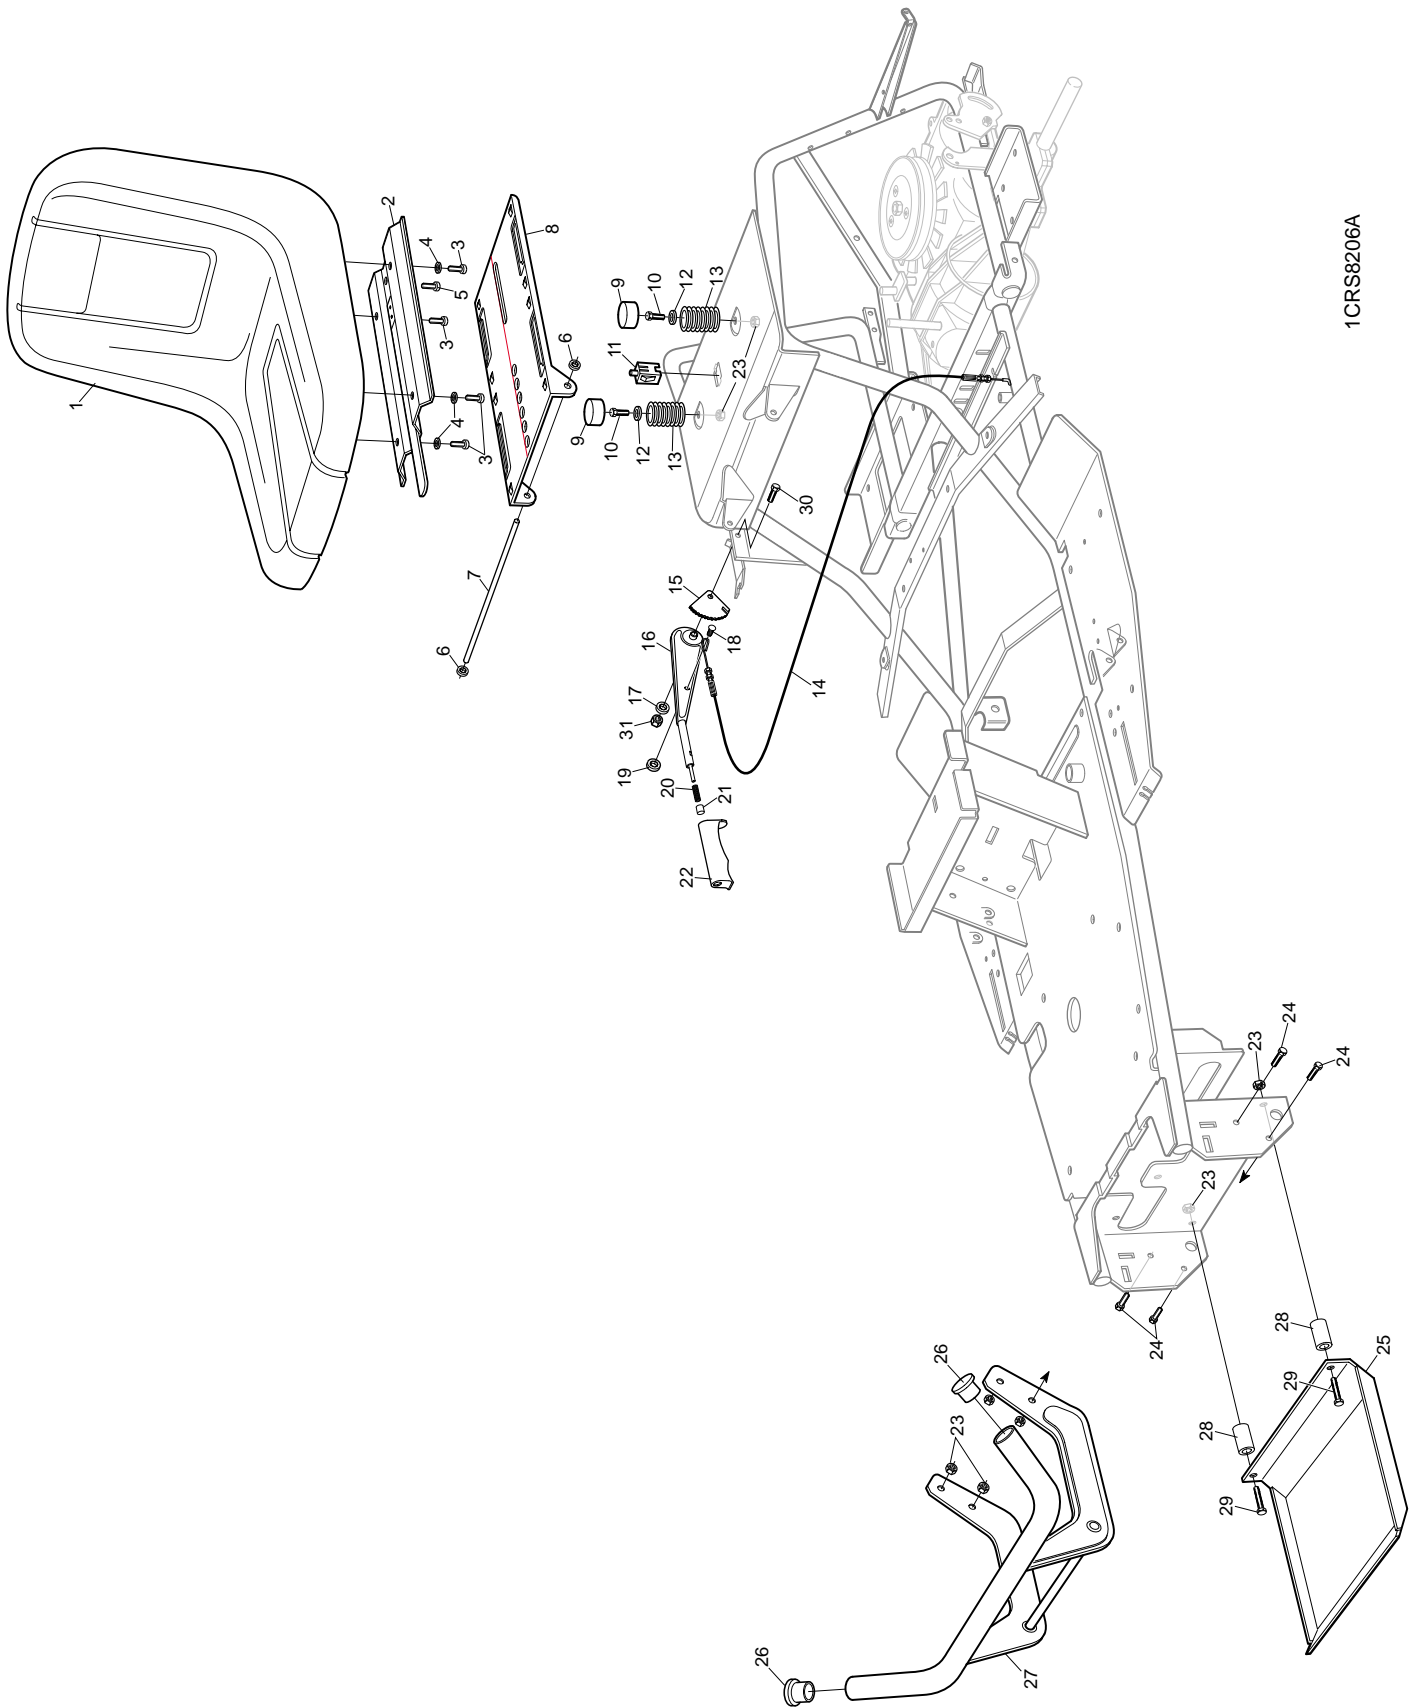

1CRS8206A

ITEM NO.	DESCRIPTION.	PART NO.	QTY.	ITEM NOTE.
1	Seat	AL514167	1	
2	Seat Plate	AL514611	1	
3	Screw	AL700051	4	
4	Washer	AL701765	4	
5	Bolt	AL518560	1	
6	Star Washer	AL510566	2	
7	Articulated Rod	AL51414130	1	
8	Base - Seat	AL514612	1	
9	Cap Cover	AL514346	2	
10	Screw	AL701006	2	
11	Seat Switch	AL514327	1	
12	Washer	AL700150	2	
13	Spring	AL514307	2	
14	Cable	AL514157	1	
15	Gear Segment	AL625877	1	
16	Lever	AL514224	1	
17	Washer	AL700151	1	
18	Bolt	AL704264	1	
19	Washer - Star	AL504729	1	
20	Spring	AL2045480006	1	
21	Button	AL2042850001	1	
22	Grip Handle	AL375725	1	
23	Nut	AL700121	4	
24	Bolt	AL700545	4	
25	Heat - Deflector	AL521475	1	
26	Plug	AL504516	2	
27	Bar - Front	AL52173101	1	
28	Rocker Stop	AL514299	2	
29	Screw	AL701011	2	
30	Bolt	AL701070	1	
31	Nut	AL700122	1