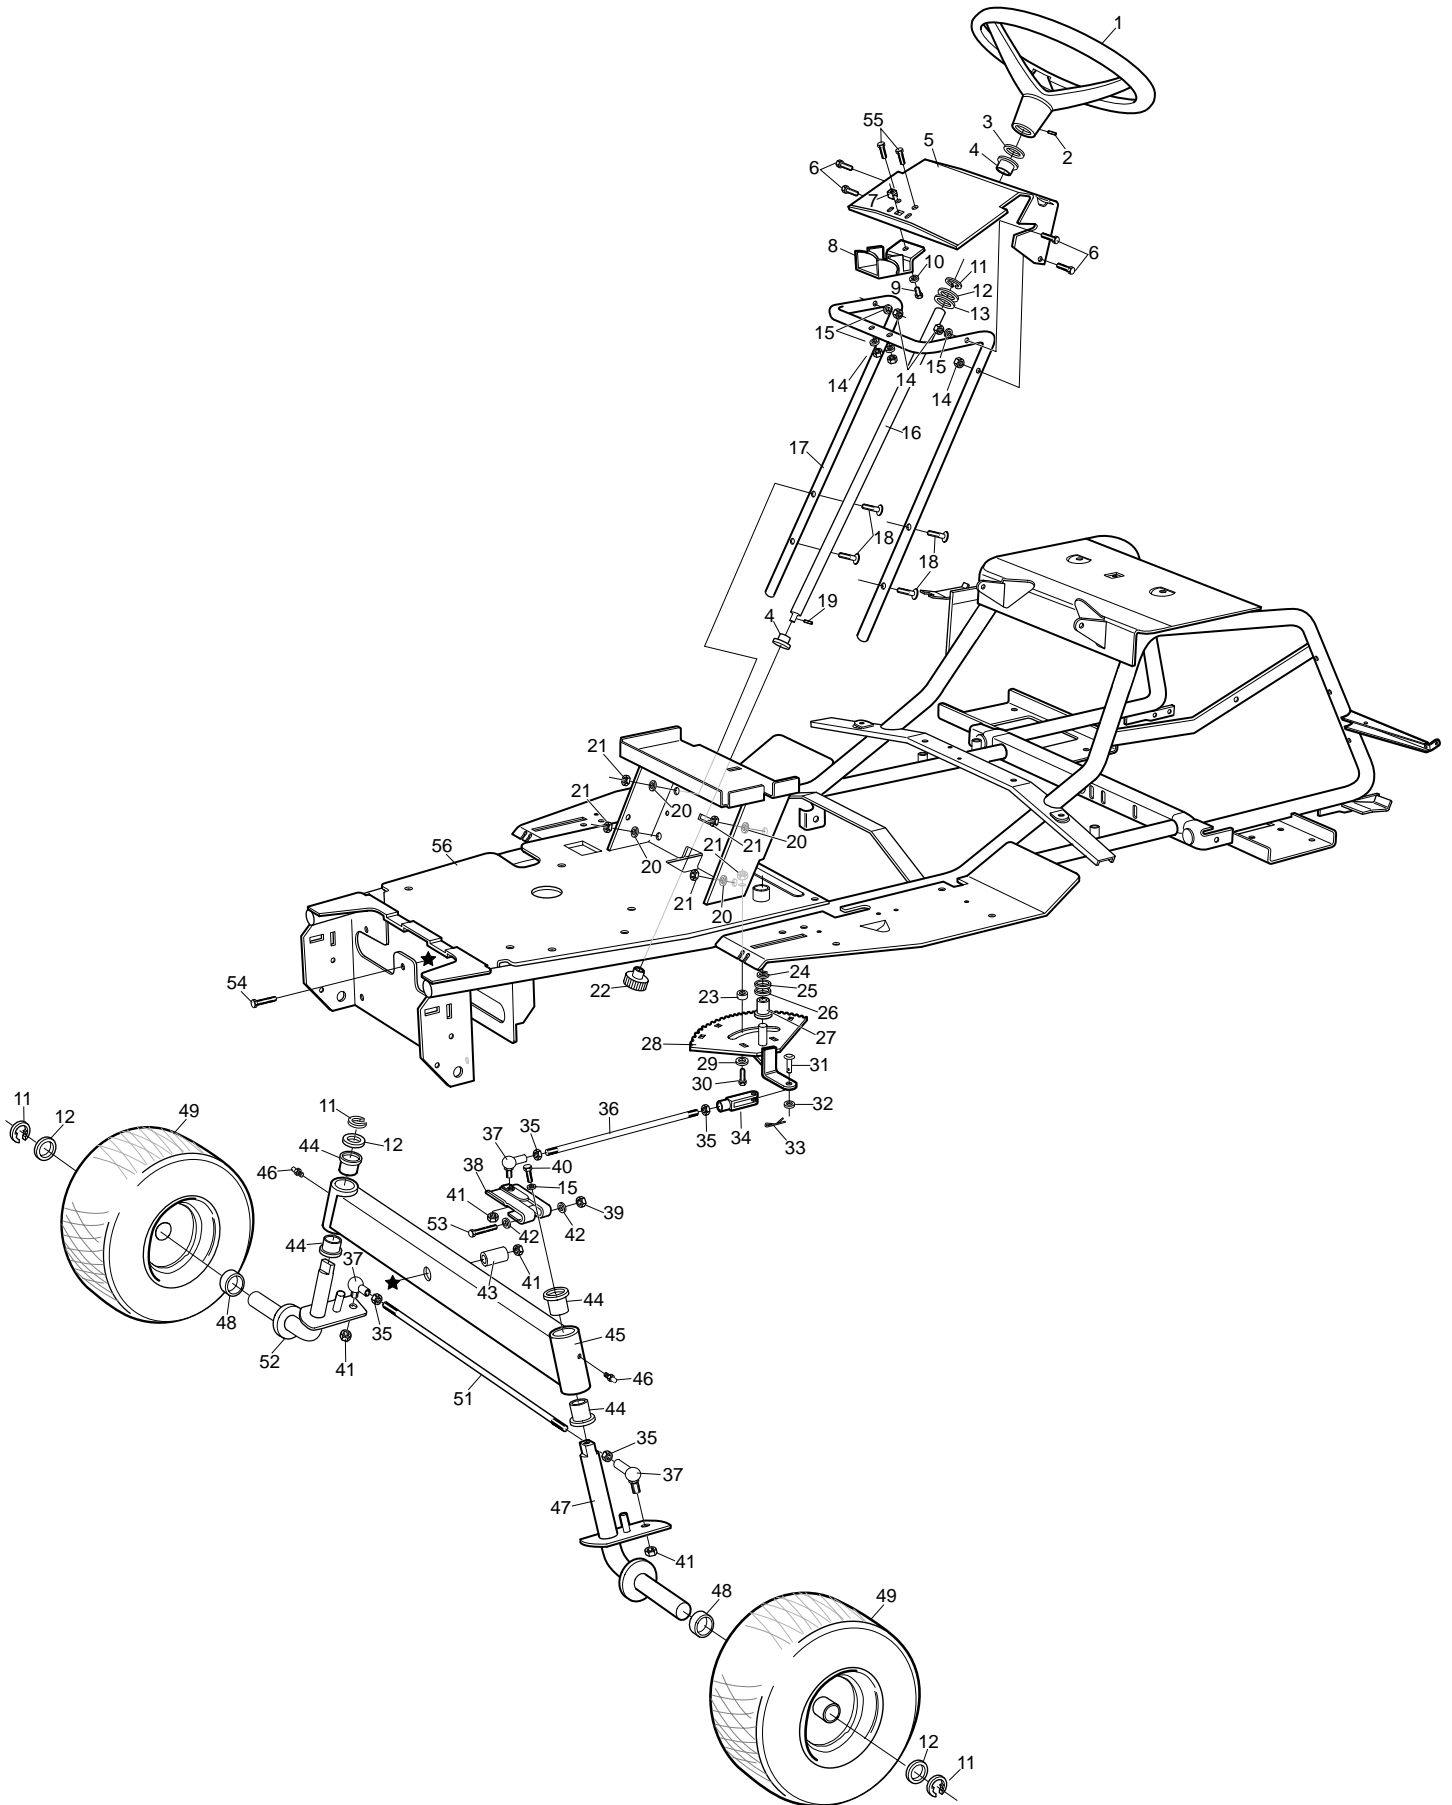

ITEM NO.	DESCRIPTION.	PART NO.	QTY.	ITEM NOTE.
1	Steering Wheel	AL514013	1	
2	Roll Pin	AL700664	1	
3	Washer	AL521115	1	
4	Bush Flanged	AL514197	2	
5	Cover	AL514085	1	
6	Bolt	AL700553	6	
7	Nut	AL321126	1	
8	Hood Lock Down	AL514416	1	
9	Bolt	AL700555	1	
10	Washer	AL700200	1	
11	Clip	AL702724	4	
12	Washer	AL700719	1	
13	Shim	AL701166	1	
14	Nut	AL700276	6	
15	Washer	AL700148	6	
16	Steering Rod	AL514032	1	
17	Support Rod	AL514049	1	
18	Bolt	AL703191	4	
19	Key	AL704275	1	
20	Washer	AL701765	4	
21	Nut	AL700121	5	
22	Steering Gear	AL514009	1	
23	Spacer	AL51438730	1	
24	C Clip	AL702893	1	
25	Washer	AL702574	1	
26	Washer	AL700140	1	
27	Spacer	AL514145	1	
28	Quadrant Assembly	AL51468830	1	
29	Washer	AL521123	1	
30	Bolt	AL702381	1	
31	Bolt	AL701470	1	
32	Washer	AL700139	1	
33	Pin	AL700209	1	
34	Clevis	AL700739	1	
35	Nut	AL700109	4	
36	Rod	AL51468530	1	
37	Ball Joint	AL514701	3	
38	Bracket	AL51477630	1	
39	Nut	AL348988	1	
40	Bolt	AL523134	1	
41	Nut	AL700122	4	
42	Washer	AL701083	2	
43	Bushing	AL51436030	1	
44	Bush Flanged	AL514042	4	
45	Axle	AL521075	1	
46	Nipple-Grease	AL700203	1	
47	LH Axle	AL521170	1	
48	Bearing	AL521268	2	
49	Wheel Assembly	AL52104640	2	
50	Inner Tube	AL546220	2	Not Illustrated
51	Rod	AL51404130	1	
52	RH Axle	AL521171	1	
53	Bolt	AL701985	1	
54	Bolt	AL702812	1	
55	Bolt	AL701489	2	
56	Chassis	AL51405101	1