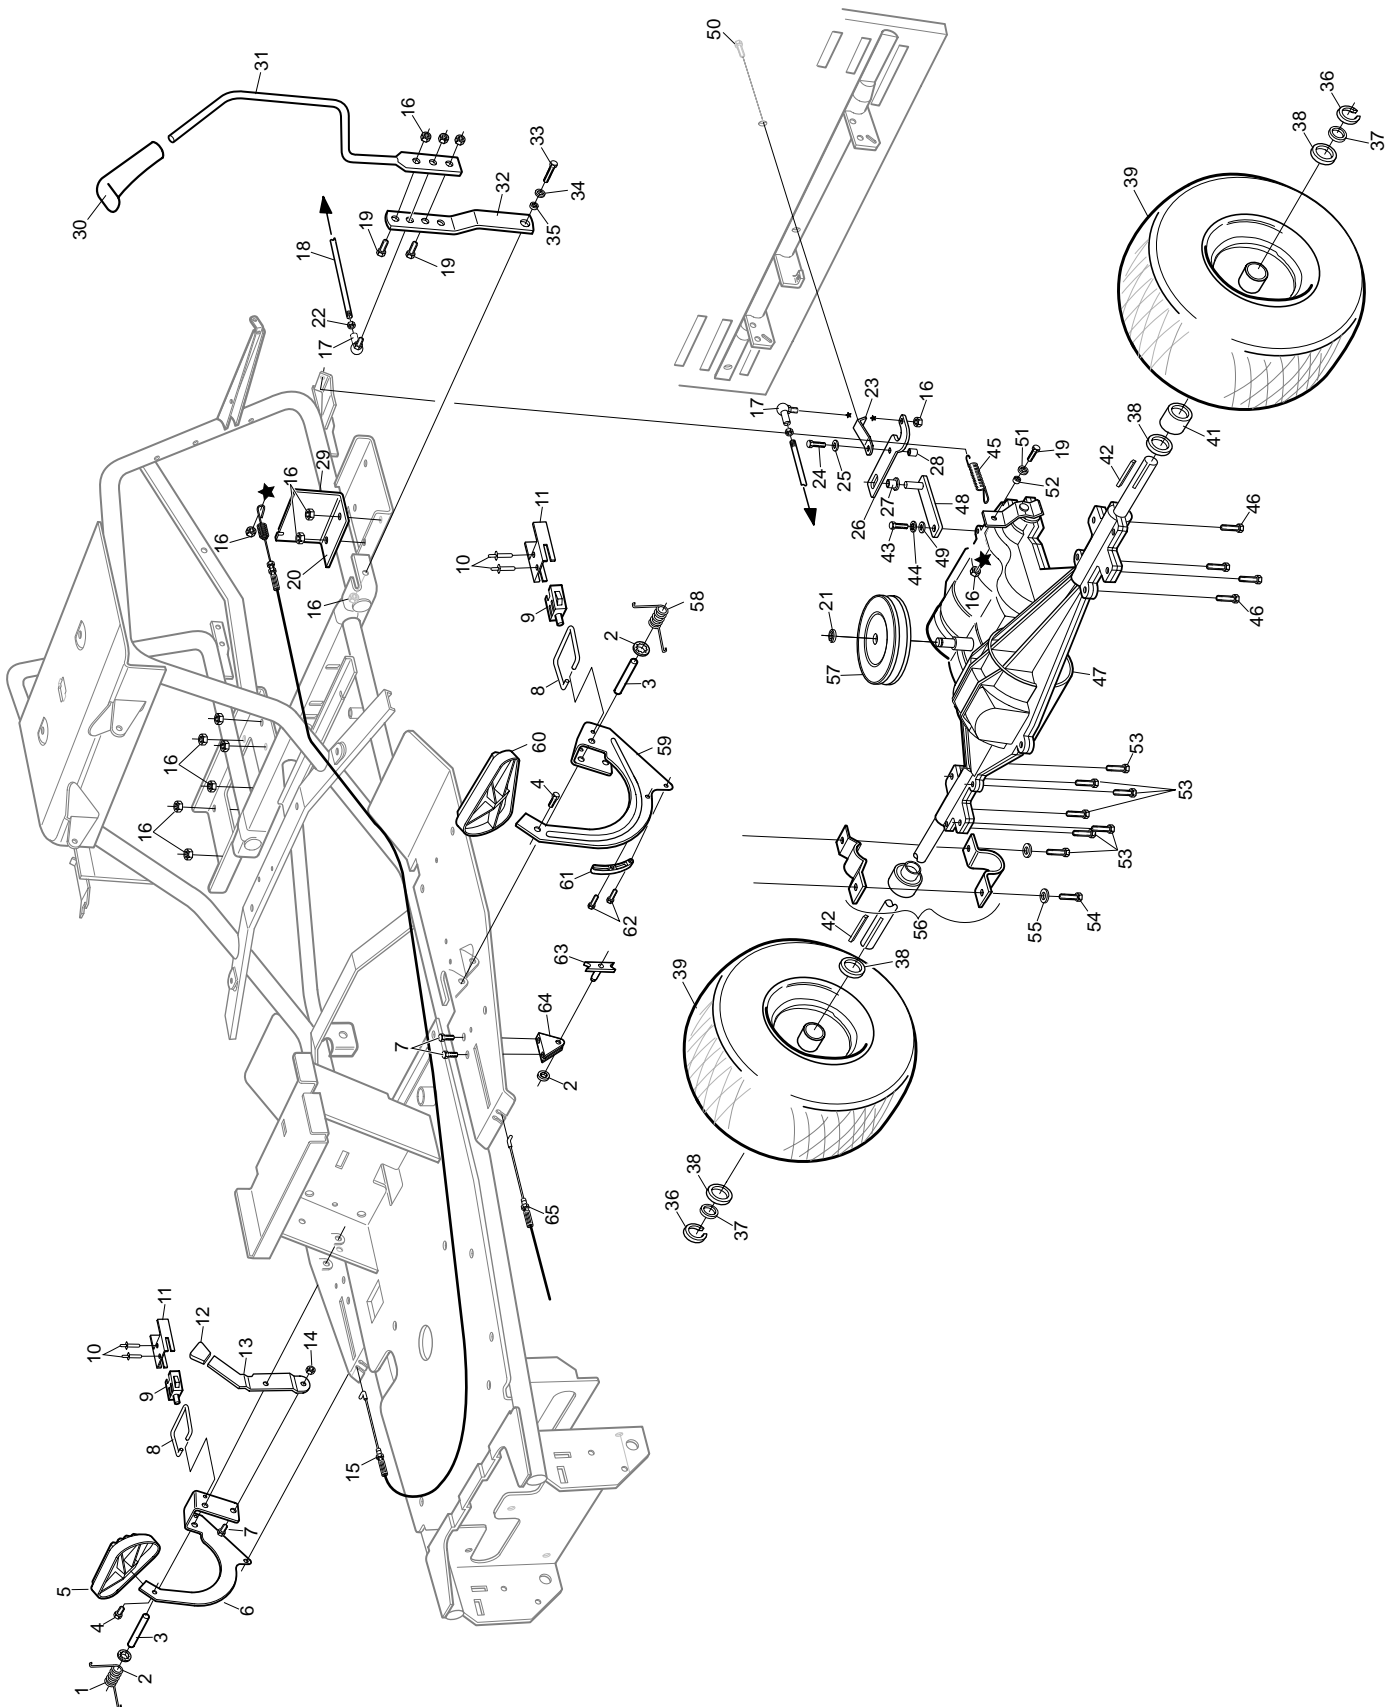

ITEM NO.	DESCRIPTION.	PART NO.	QTY.	ITEM NOTE.
1	Belt Cutter	AL514083	1	
2	Clip	AL543474	4	
3	Bolt	AL52118130	3	
4	Latch	AL52114730	4	
5	Pin	AL52114830	1	
6	Spring	AL521202	1	
7	Square Link	AL52114930	1	
8	Washer	AL700138	4	
9	Pulley	AL514098	1	
10	Washer	AL700141	1	
11	Nut	AL700232	1	
12	Nut	AL700121	4	
13	Washer	AL700148	1	
14	Pulley	AL514716	1	
15	Screw	AL701168	2	
16	Packer	AL514434	1	
17	Bracket	AL51440230	1	
18	Cir - Clip	AL700413	1	
19	Washer	AL700139	2	
20	Nut	AL700119	2	
21	Spacer	AL51421630	1	
22	Bracket	AL51439430	1	
23	Bracket	AL51440530	1	
24	Bolt	AL701672	1	
25	Bush	AL514220	2	
26	Direction Rod	AL52138330	1	
27	Washer	AL700137	6	
28	Chute	AL521089	1	
29	Screw	AL348947	7	
30	Spring	AL514439	1	
31	Screw	AL700702	3	
32	Height Adjust	AL521129	1	
33	Washer	AL701647	1	
34	Latch Lever	AL52119030	2	
35	Nut	AL700276	7	
36	Bar	AL51425330	2	
37	Pin	AL701626	2	
38	Clip - Hitch Pin	AL51420801	1	
39	Bolt	AL700704	8	
40	Rear Adjuster Spacer	AL51415930	2	
41	Bearings	AL700503	1	
42	Bolt	AL523134	2	
43	Pin	AL51412830	1	
44	Spring	AL514437	1	
45	Quill	AL514258	1	
46	Bracket	AL52138230	1	
47	Washer - Star	AL	1	
48	Deck	AL51420401	1	
49	Ring	AL522575	1	
50	Connector	AL321347	1	

ITEM NO.	DESCRIPTION.	PART NO.	QTY.	ITEM NOTE.
51	Washer	AL700138	1	
52	Spacer	AL51866030	1	
53	Bolt	AL701704	6	
54	Bolt	AL701006	2	
55	Washer	AL704272	2	
56	Bearing Assembly	AL514081	1	
57	Pulley	AL514075	1	
58	Spring LH	AL514295	1	
59	Pedal Arm Left	AL52118530	1	
60	Pedal Left	AL51416801	1	
61	Pedal Stop	AL521168	1	
62	Screw	AL5827377	2	
63	Lock Fix	AL52118630	1	
64	Lock Pivot	AL52118730	1	
65	Clutch Cable	AL514070	1	