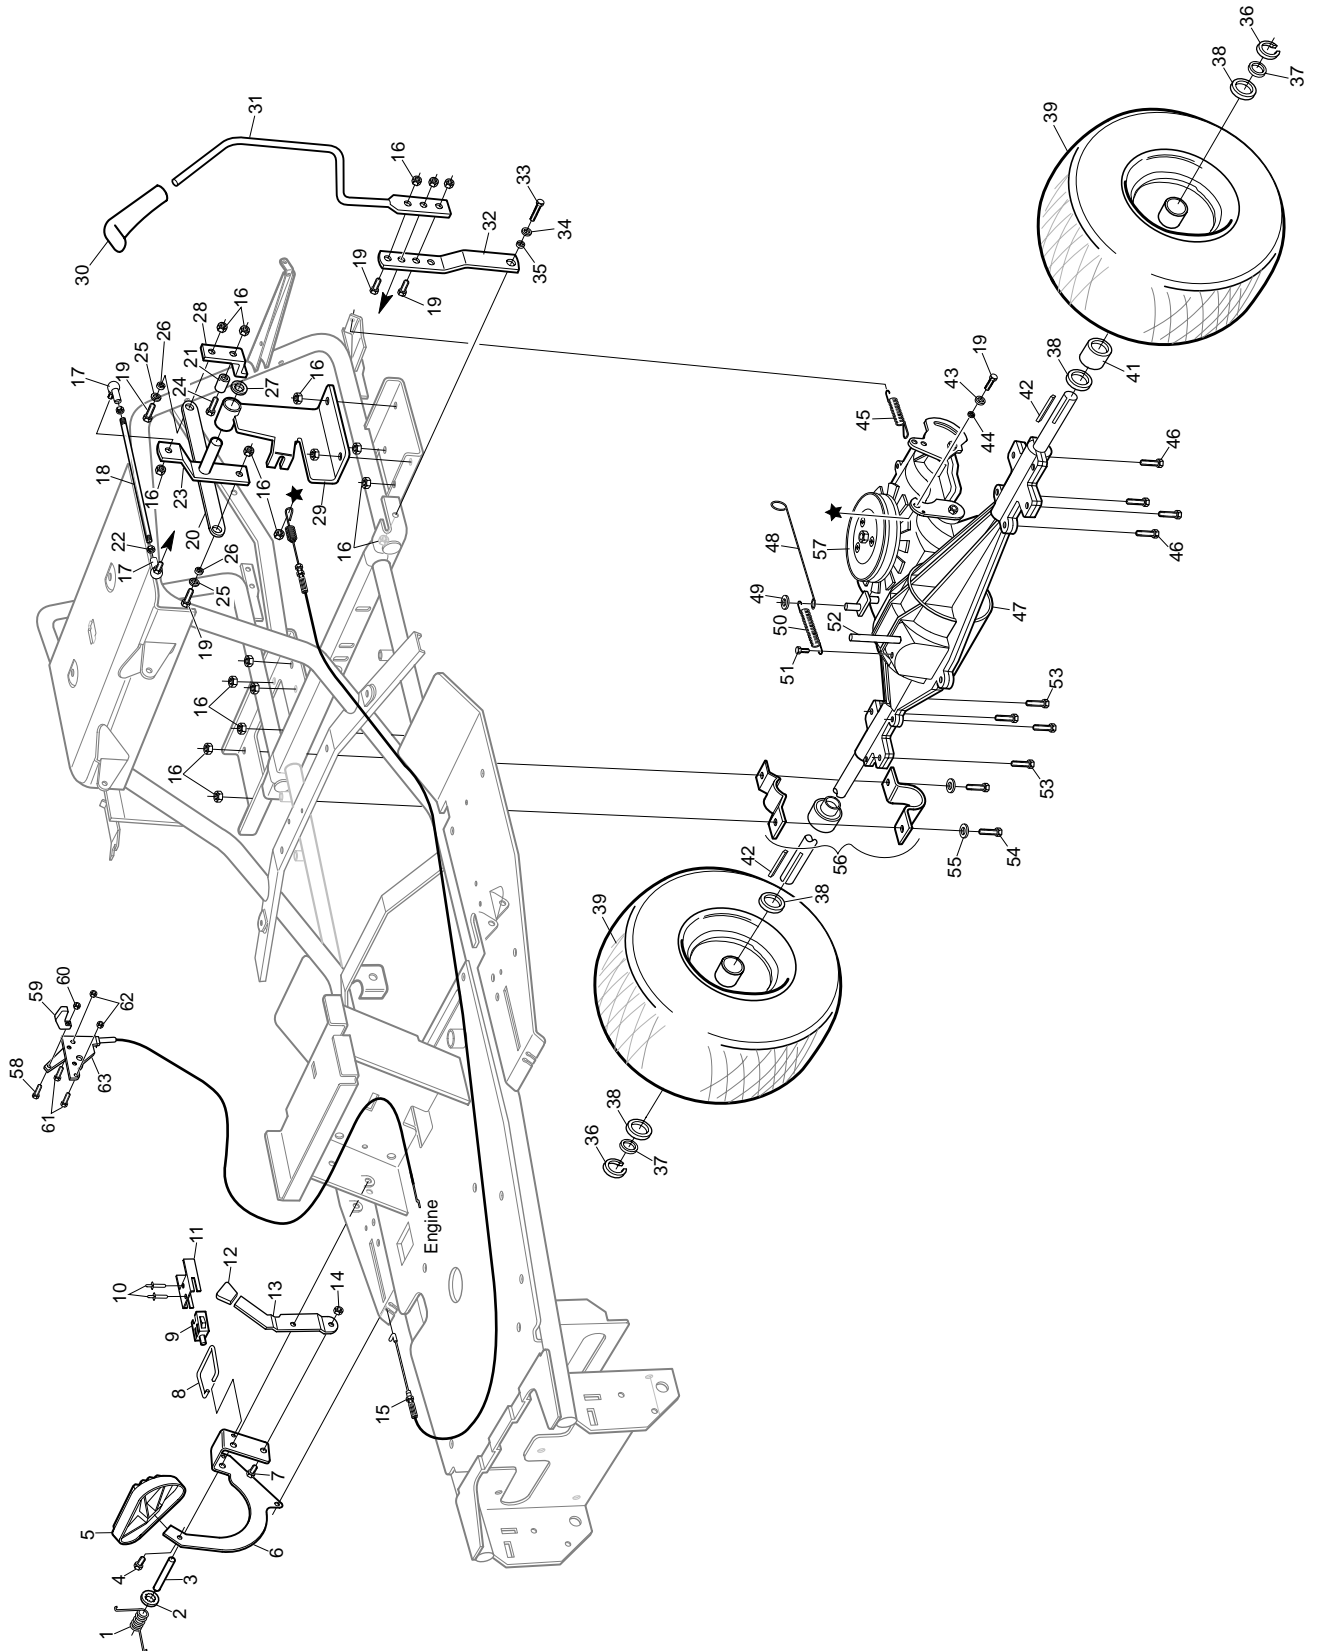

ITEM NO.	DESCRIPTION.	PART NO.	QTY.	ITEM NOTE.
1	Spring	AL514386	1	
2	Star Washer	AL510566	1	
3	Pin - Pedal	AL51442430	1	
4	Bolt	AL514316	1	
5	Pedal	AL51406701	1	
6	Pedal Arm	AL51406830	1	
7	Bolt	AL700555	1	
8	Clip	AL514396	1	
9	Switch	AL514327	1	
10	Rivet	AL701395	2	
11	Switch Halter	AL514385	1	
12	Aduster Cover - Black	AL302231	1	
13	Arm - RH	AL514410	1	
14	Nut	AL700276	1	
15	Cable	AL514157	1	
16	Nut	AL700121	18	
17	Ball Joint	AL514239	2	
18	Rod	AL514768	1	
19	Bolt	AL701006	5	
20	Connecting Lever	AL51476430	1	
21	Spacer	AL51476530	2	
22	Nut	AL700108	2	
23	Transfer Lever	AL51476030	1	
24	Bolt	AL703892	1	
25	Washer	AL700150	2	
26	Spacer	AL51866030	2	
27	Star Washer	AL518670	1	
28	Control Arm	AL51476330	1	
29	Bracket - Pivot	AL51475730	1	
30	Knob	AL514174	1	
31	Lever	AL51482230	1	
32	Bracket Lever	AL51477430	1	
33	Bolt	AL704270	1	
34	Washer	AL700656	1	
35	Spacer	AL51423730	1	
36	C-Clip	AL702724	2	
37	Washer	AL700719	2	
38	Washer	AL704263	4	
39	Rear Wheel Assembly	AL51401540	2	
40	Inner Tube	AL546222	2	Not Shown
41	Spacer	AL51476730	1	
42	Key - Drive Shaft	AL514313	2	
43	Washer	AL700138	1	
44	Spacer	AL51866030	1	
45	Spring	AL514605	1	
46	Bolt	AL700303	4	
47	Hydro Gearbox	AL514728	1	
48	Bolt Bypass	AL514772	1	
49	Washer	AL700148	1