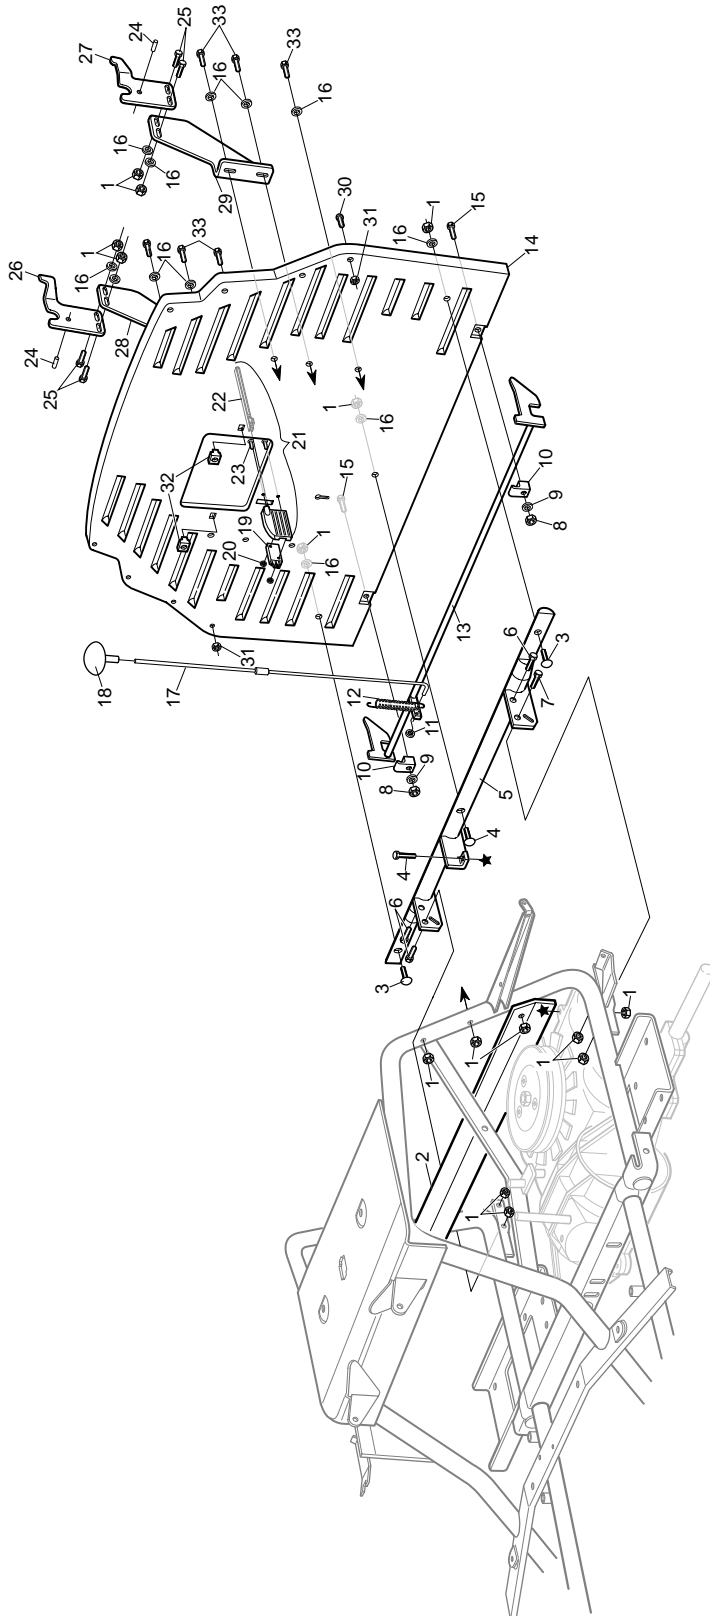

1CRS6205A

ITEM NO.	DESCRIPTION.	PART NO.	QTY.	ITEM NOTE.
1	Nut	AL700121	15	
2	Guard	AL521195	1	
3	Bolt	AL700967	2	
4	Bolt	AL701672	1	
5	Bracket	AL51475201	1	
6	Bolt	AL701006	3	
7	Bolt	AL701011	1	
8	Nut	AL700276	2	
9	Washer	AL700137	2	
10	Clip - Plastic	AL317280	2	
11	Star Washer	AL511249	1	
12	Spring	AL521042	1	
13	Box Clutch	AL51493630	1	
14	Back Plate	AL51483801	1	
15	Bolt	AL700702	2	
16	Washer	AL700150	11	
17	Lever	AL51493830	1	
18	Knob	AL514942	1	
19	Switch	AL514329	1	
20	Grip Fix	AL526521	2	
21	Audible Switch Assembly	AL521339	1	
22	Lever Plastic	AL514682	1	
23	Screw	AL511693	2	
24	Pin Roll	AL700661	2	
25	Bolt	AL700844	4	
26	Bracket - RH	AL51486301	1	
27	Bracket - LH	AL51486701	1	
28	Bracket - RH	AL51486201	1	
29	Bracket - LH	AL51486401	1	
30	Screw	AL701375	8	
31	Nut	AL700276	8	
32	Nut	AL321126	2	
33	Bolt	AL703892	6