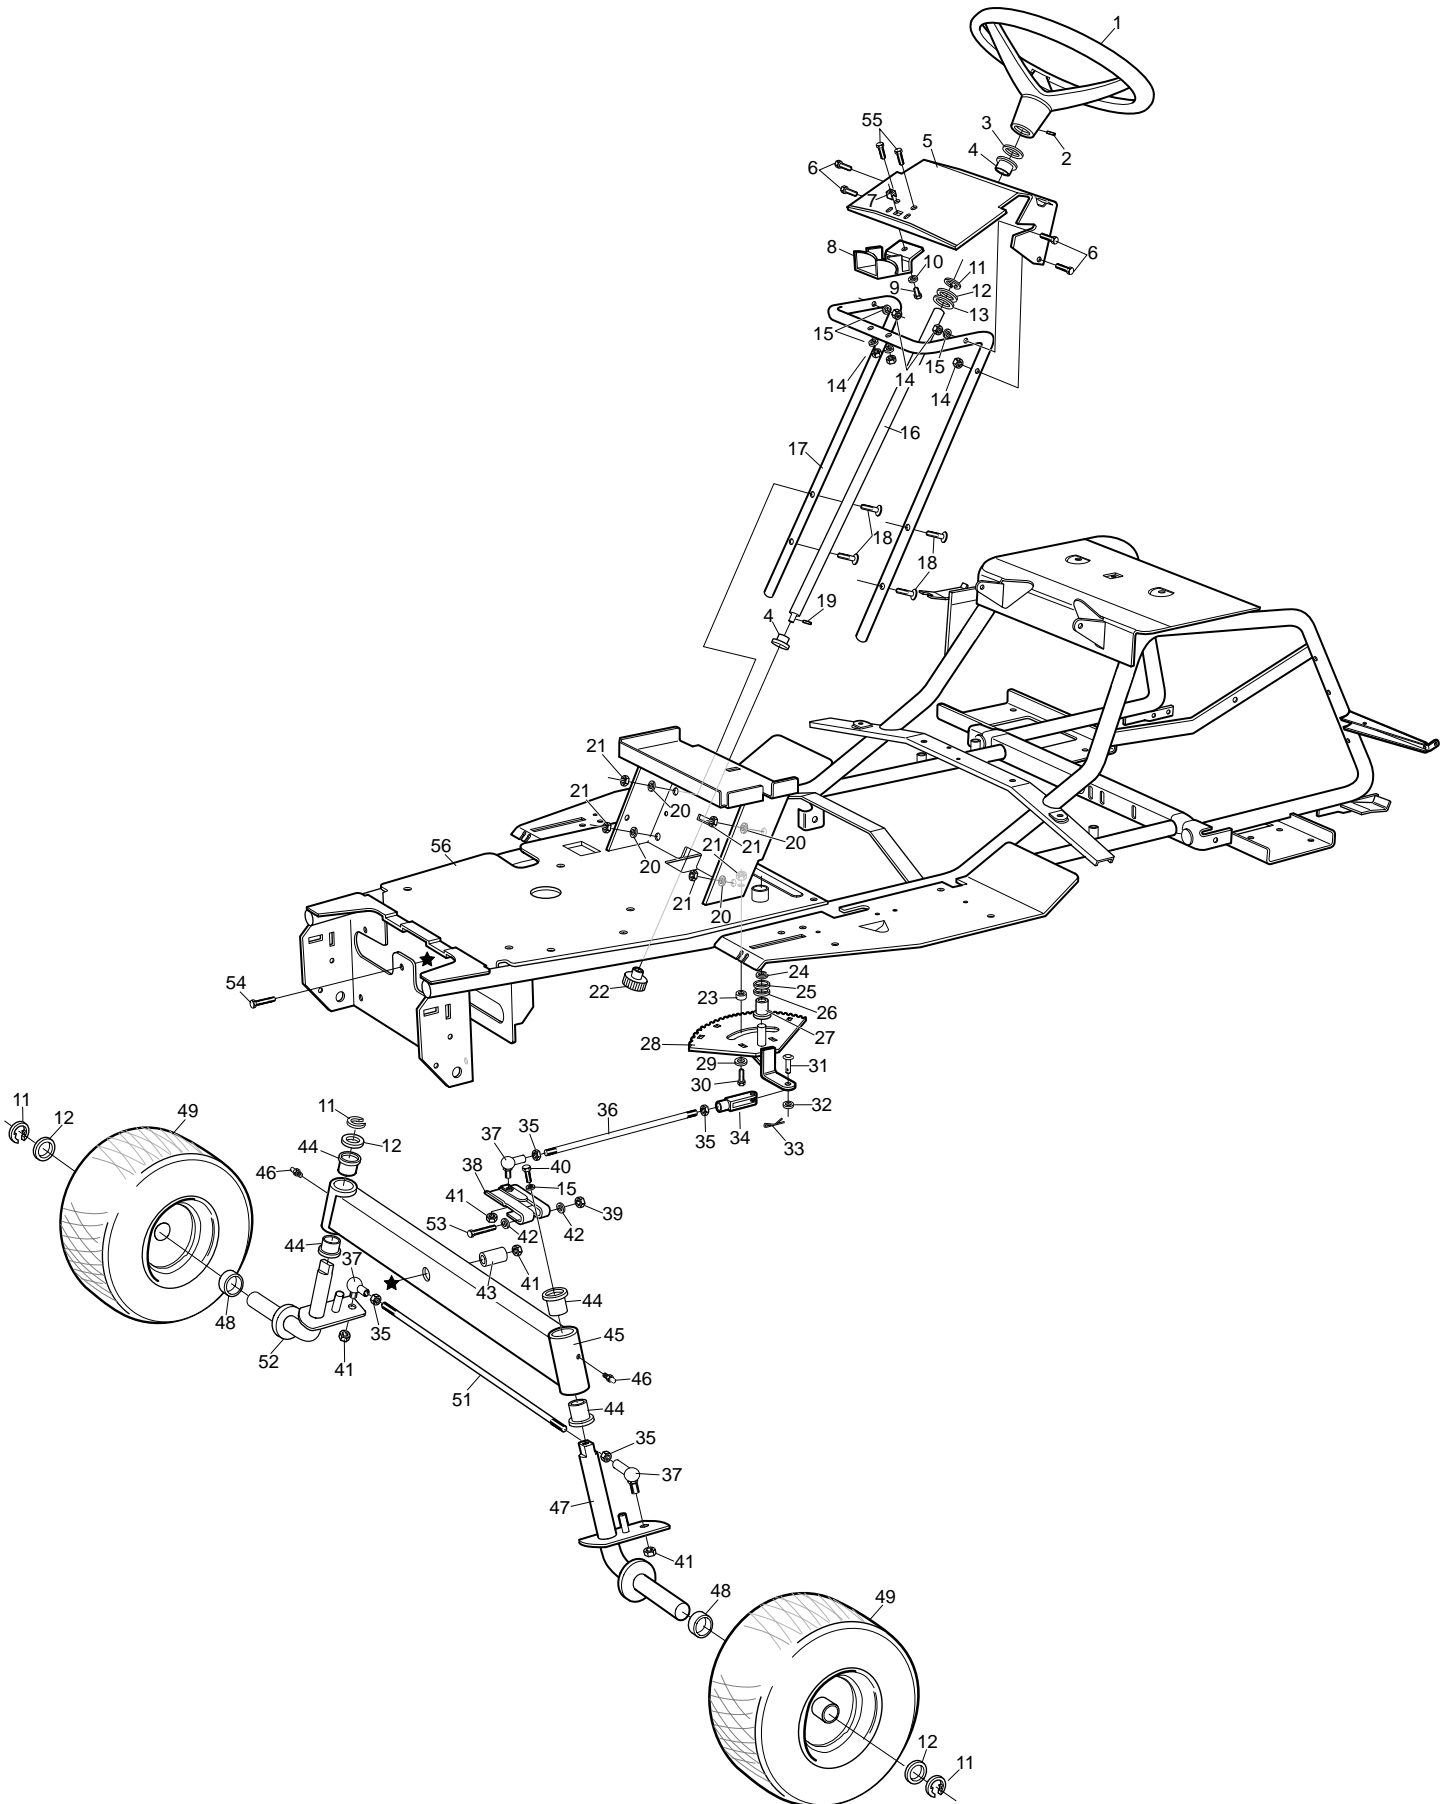

ITEM NO.	DESCRIPTION.	PART NO.	QTY.	ITEM NOTE.
1	Steering Wheel	AL514013	1	
2	Roll Pin	AL700664	1	
3	Washer	AL521115	1	
4	Bush Flanged	AL514197	2	
5	Cover	AL514085	1	
6	Bolt	AL700553	6	
7	Nut	AL321126	1	
8	Hood Lock Down	AL514416	1	
9	Bolt	AL700555	1	
10	Washer	AL700200	1	
11	E or C Clip	AL702724	4	
12	Washer	AL700719	1	
13	Shim	AL701166	1	
14	Nut	AL700276	6	
15	Washer	AL700148	6	
16	Steering Rod	AL514032	1	
17	Frame	AL514049	1	
18	Bolt	AL703191	4	
19	Key	AL704275	1	
20	Washer	AL701765	4	
21	Nut	AL700121	5	
22	Steering Gear	AL514009	1	
23	Spacer	AL51438730	1	
24	C Clip	AL702893	1	
25	Washer	AL702574	1	
26	Washer	AL700140	1	
27	Spacer	AL514145	1	
28	Quadrant Assembly	AL51468830	1	
29	Washer	AL521123	1	
30	Bolt	AL702381	1	
31	Bolt	AL701470	1	
32	Washer	AL700139	1	
33	Pin	AL700209	1	
34	Clevis	AL700739	1	
35	Nut	AL700109	4	
36	Rod	AL51468530	1	
37	Ball Joint	AL514701	3	
38	Bracket	AL51477630	1	
39	Nut	AL348988	1	
40	Bolt	AL523134	1	
41	Nut	AL700122	4	
42	Washer	AL701083	2	
43	Bushing	AL51436030	1	
44	Bush Flanged	AL514042	4	
45	Axle	AL521075	1	
46	Nipple-Grease	AL700203	1	
47	Axle LH	AL521170	1	
48	Bearing	AL521268	2	
49	Wheel Assembly	AL52104640	2	
50	Inner Tube	AL546220	2	Not Illustrated
51	Rod	AL51404130	1	
52	Axle RH	AL521171	1	
53	Bolt	AL701985	1	
54	Bolt	AL702812	1	
55	Bolt	AL701489	2	
56	Chassis	AL51405101	1