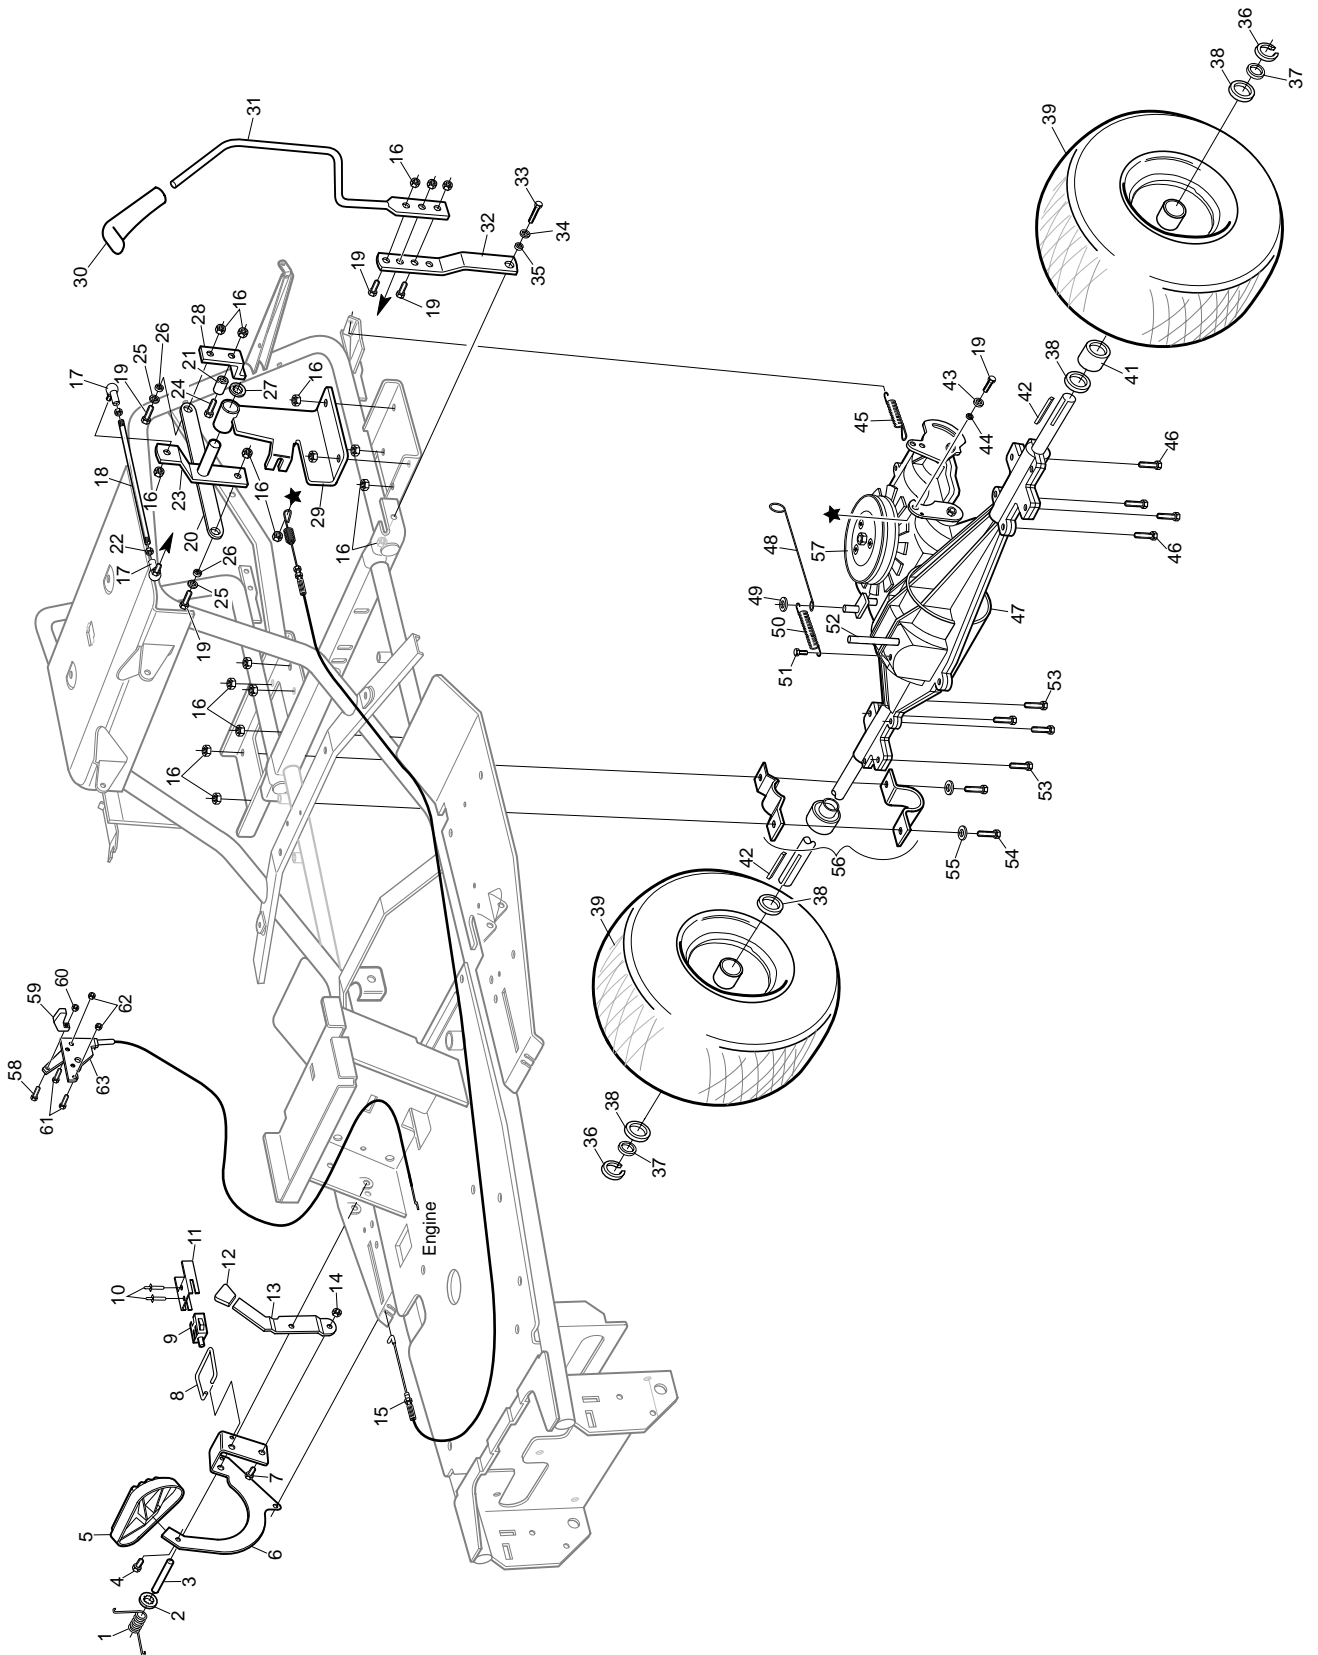

ITEM NO.	DESCRIPTION.	PART NO.	QTY.	ITEM NOTE.
50	Spring	AL514817	1	
51	Bolt	AL517437	1	
52	Hose	AL51479210	1	
53	Bolt	AL701704	2	
54	Bolt	AL701006	2	
55	Washer	AL704272	2	
56	Bearing Assembly	AL514081	1	
57	Fan Pulley Assembly	AL149001	1	
58	Screw	AL700961	1	
59	Handle	AL514395	1	
60	Nut	AL701352	1	
61	Screw	AL702830	2	
62	Nut	AL700119	2	
63	Bracket	AL514382	1