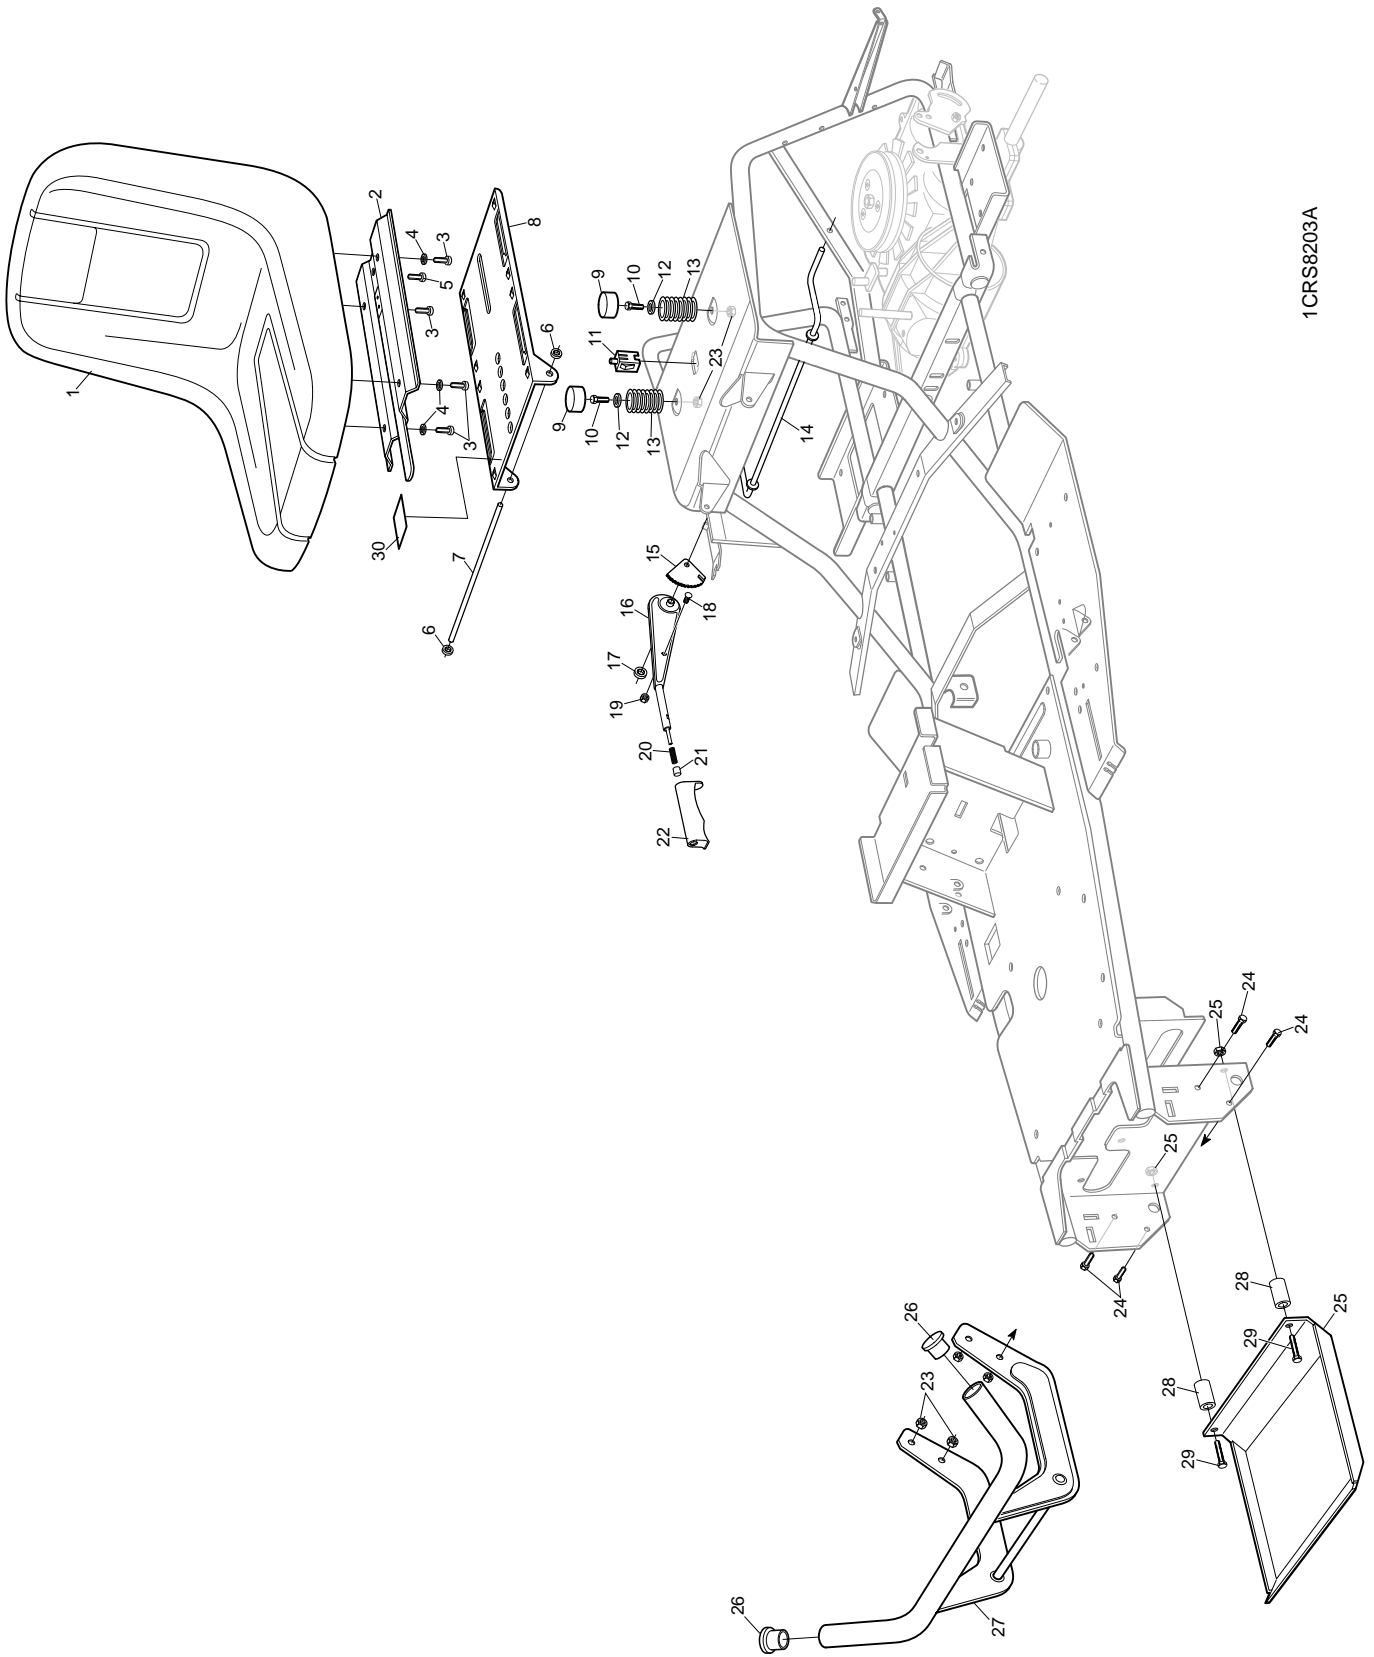

1CRS8203A

ITEM NO.	DESCRIPTION.	PART NO.	QTY.	ITEM NOTE.
1	Seat	AL514167	1	
2	Seat Plate	AL514611	1	
3	Bolt	AL700051	4	
4	Washer	AL700201	4	
5	Bolt	AL518560	1	
6	Star Washer	AL510566	2	
7	Rod	AL51414130	1	
8	Base - Seat	AL514612	1	
9	Cap	AL514346	2	
10	Bolt	AL701006	2	
11	Seat Switch	AL514327	1	
12	Washer	AL700150	2	
13	Spring	AL514307	2	
14	Adjuster Rod	AL51484530	1	
15	Gear Segment	AL625877	1	
16	Lever	AL514224	1	
17	Star Washer	AL513010	1	
18	Bolt	AL703974	1	
19	Nut	AL701478	1	
20	Spring	AL2045480006	1	
21	Button	AL2042850001	1	
22	Grip Handle	AL375725	1	
23	Nut	AL700121	4	
24	Bolt	AL700545	4	
25	Heat - Deflector	AL521475	1	
26	Cap	AL504516	2	
27	Bar - Front	AL52173101	1	
28	Rocker Stop	AL514299	2	
29	Bolt	AL701011	2	
30	Decal - Noise db	AL548721	1