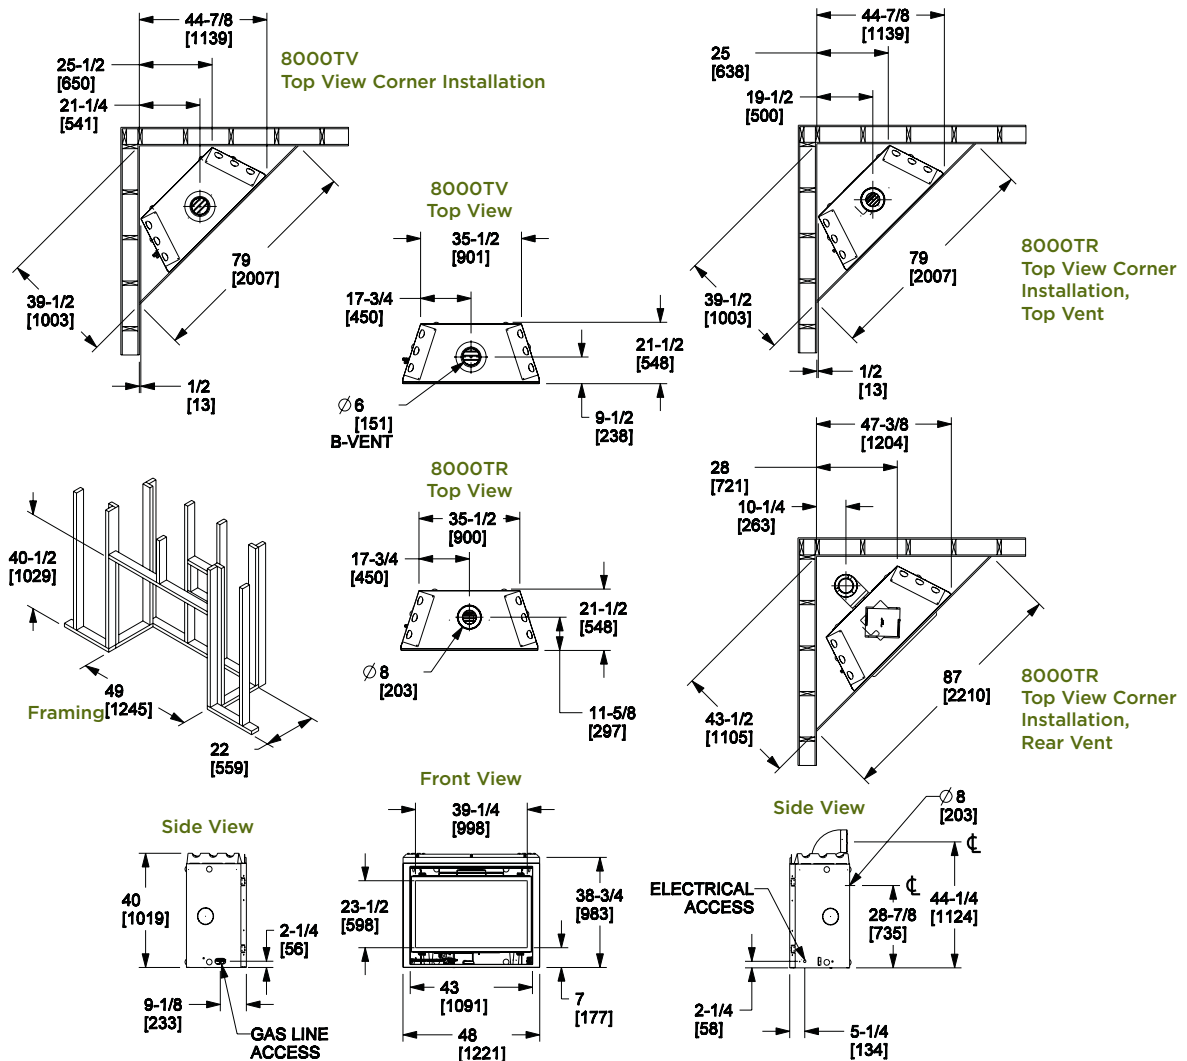

A sleek wall switch stays in one convenient location while a remote control goes wherever you go.

IntelliSwitch Controls

WSK-MLT

RCT-MLT-HNG

SMART-BATT-HNG  
SMART-STAT-HNG

## 8000TR-OAK and 8000TV-OAK Specifications

MODEL	HEIGHT		FRONT WIDTH		BACK WIDTH		DEPTH		GLASS SIZE	Btu/Hour Input
	Actual	Framing	Actual	Framing	Actual	Framing	Actual	Framing		
8000TR-OAK 8000TV-OAK	40	40-1/2	48	49	35-1/2	49	21-1/2	22	26-13/16 x 42-1/2	26,000-37,500