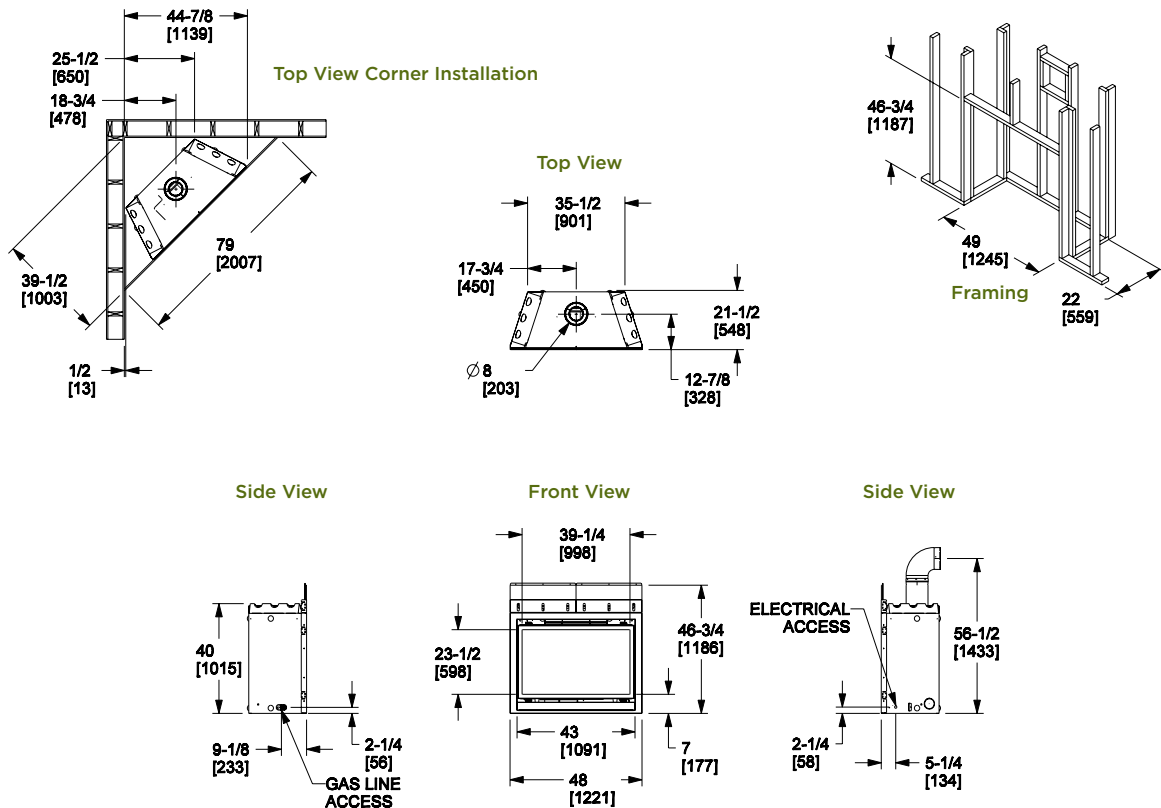

800CF-OAK Specifications

MODEL	HEIGHT		FRONT WIDTH		BACK WIDTH		DEPTH		GLASS SIZE	Btu/Hour Input
	Actual	Framing	Actual	Framing	Actual	Framing	Actual	Framing		
800CF-OAK	40	46-3/4	48	49	35-1/2	49	21-1/2	22	26-13/16 x 42-1/2	28,000-36,500

Dimensions above are in inches; technical drawings are in inches and millimeters. Reference dimensions only. We recommend measuring individual units at installation. Assumes the use of 1/2" drywall. NOTE: Non-combustible material is allowed over this dimension. Make sure you do NOT cover the decorative door opening.

Refer to installation manual for detailed specifications on installing this product. Heat & Glo reserves the right to update units periodically. The flame and ember appearance may vary based on the type of fuel burned and the venting configuration used. Pictures in this brochure are not true representations of the fireplaces and/or flames, or colors of finishes.

800CF-Oak Features

- 28,000-36,500 Btu/Hour Input (NG)
- 30,000-37,500 Btu/Hour Input (LP)
- Optional weathered refractory
- DVT-Direct Vent Top
- 6 ceramic logs
- Variable valve
- Sealed combustion chamber
- Firescreen front and Firescreen companions with a variety of options
- Energy-saving IntelliFire™ ignition system standard

Healthy Hearth

Our direct vent fireplaces will not alter the quality of indoor room air in any way. They utilize a sealed combustion chamber that draws in fresh air from outdoors and discards all combustion by-products back outside.

Limited Lifetime Warranty

The strongest in the industry, Heat & Glo guarantees protection for all gas units, including a lifetime warranty of the most important aspects: fiber logs, stainless steel burner, firebox and heat exchanger.

IntelliFire

Our exclusive, state-of-the-art IntelliFire ignition system reduces gas consumption and thermogenerator wear by providing a pilot flame only when needed. It also supplies a backup battery system to run the fireplace during a power outage.