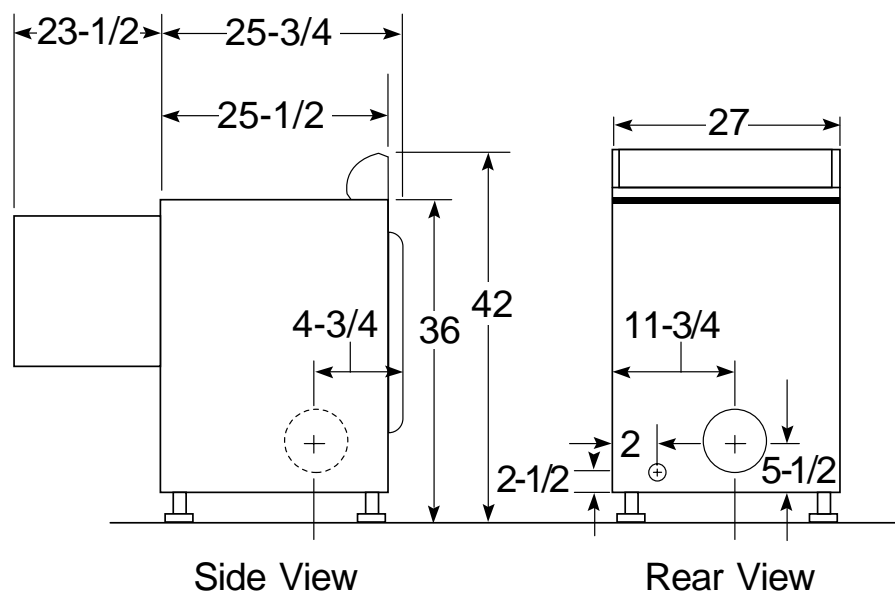

HOTPOINT

NLLR113EVWW - Hotpoint Large Capacity Dryer

Dryer Dimensions (in inches)

Domestic Dryer Models	Number of 90° Turns	Best Performance			
		Maximum Length of 4" Dia. Rigid Metal Duct		Maximum Length of 4" Dia. Flexible Metal Duct	
		Exhaust Hood Type		Exhaust Hood Type	
		Cat. No. WX8X59 (Preferred)	Cat. No. WX8X59 (Preferred)	Cat. No. WX8X59 (Preferred)	Cat. No. WX8X59 (Preferred)
		A	B	A	B
		4" Opening	2-1/2" Opening	4" Opening	2-1/2" Opening
Super & Extra-Large Capacity Models	0	90 ft.	60 ft.	55 ft.	45 ft.
	1	60 ft.	45 ft.	40 ft.	30 ft.
	2	45 ft.	35 ft.	30 ft.	20 ft.
	3	35 ft.	25 ft.	20 ft.	15 ft.
All Electric Dryers	4	25 ft.	15 ft.	15 ft.	10 ft.
	0	45 ft.	30 ft.	30 ft.	15 ft.
	1	35 ft.	20 ft.	20 ft.	10 ft.
Super & Extra-Large Capacity Models	2	25 ft.	10 ft.	10 ft.	—
	3	15 ft.	—	—	—
	0	60 ft.	48 ft.	30 ft.	18 ft.
Large Capacity Electric and Gas Dryers	1	52 ft.	40 ft.	22 ft.	14 ft.
	2	44 ft.	32 ft.	14 ft.	10 ft.
	3	32 ft.	24 ft.	—	— ft.
	4	28 ft.	16 ft.	—	— ft.

208/240V, 3-wire, 5600W, 60Hz, 30 Amp

Installation Information: For complete information, see installation instructions packed with product for current dimensional data.

HOTPOINT

NLLR113EVWW - Hotpoint Large Capacity Dryer

Features and Benefits

- Large Capacity (5.4 cu. ft.)
- Automatic-Dry Control
- 1 Heat Selection
- 1 Cycle: Automatic Regular
- Extra-Large Door Opening
- Removable Up-Front Lint Filter
- Porcelain Drum Interior
- Model NLLR113EVWW - White on white