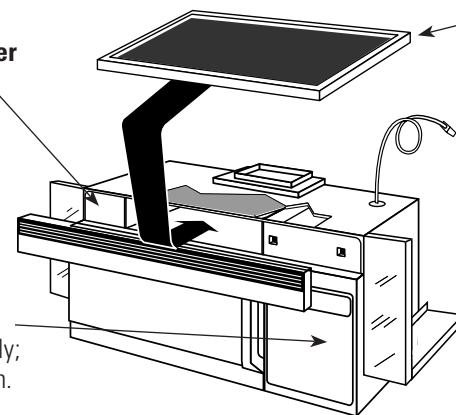

HOTPOINT®

RVM1625SJ – Hotpoint Counter Saver Plus™ Microwave Oven

Dimensions (in inches)

Important Information: When installing the Counter Saver Plus microwave oven over a range, allow minimum of 2" from bottom of Counter Saver Plus microwave oven to top of range backguard to allow for removal of light covers.

Installation Information: This information is not intended to be used for installing unit described. Before installing, consult installation instructions packed with product/kit for current dimensional data.

Optional Accessories (Available at additional cost)

JX48BL – Black Filler Panel Kit

When replacing a 36" range hood, this kit fills in the additional width to provide a custom, built-in appearance. For installation between cabinets only; not for end-of-cabinet installation. Each kit contains two, 3"-wide filler panels.