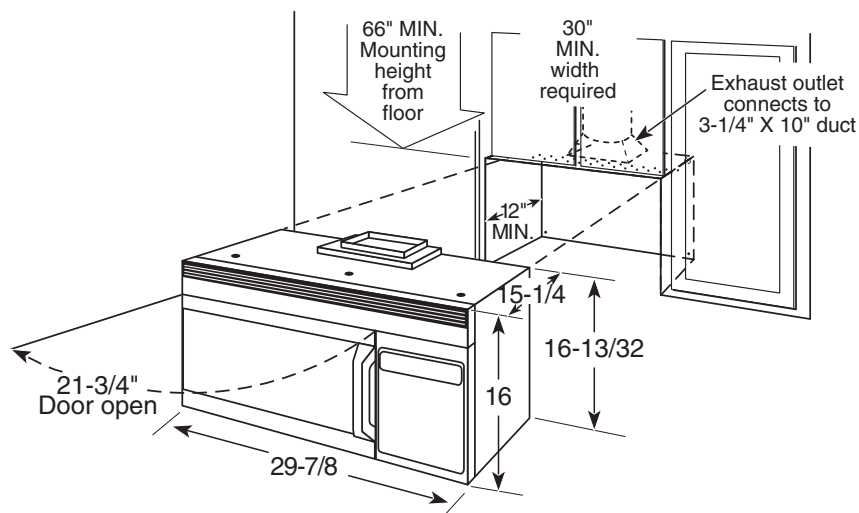

HOTPOINT®

RVM1625SJ – Hotpoint Counter Saver Plus™ Microwave Oven

Dimensions (in inches)

Important Information: When installing the Counter Saver Plus microwave oven over a range, allow minimum of 2" from bottom of Counter Saver Plus microwave oven to top of range backguard to allow for removal of light covers.

Installation Information: This information is not intended to be used for installing unit described. Before installing, consult installation instructions packed with product/kit for current dimensional data.