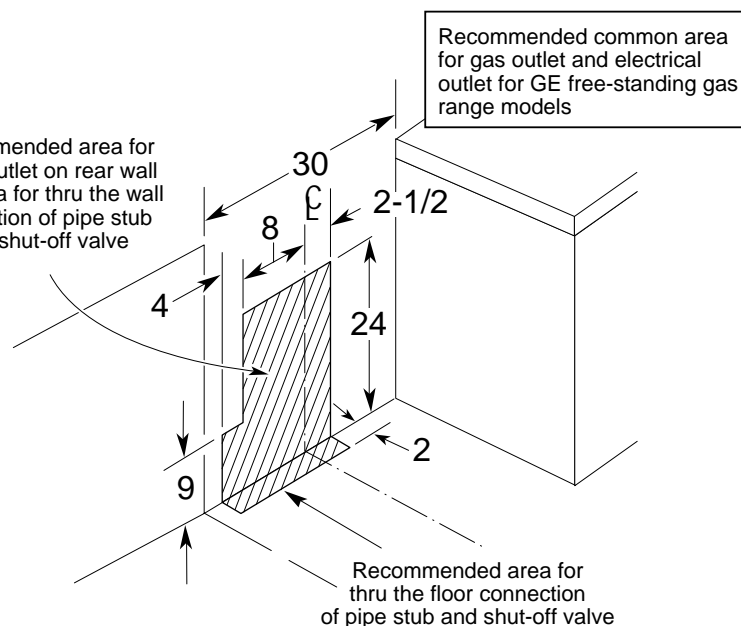

HOTPOINT

RGB526PEAAD—30" Free-Standing Gas Range

Dimensions (in inches)

Recommended area for 120V outlet on rear wall and area for thru the wall connection of pipe stub and shut-off valve

Installation Information:

Dimensions shown here are the same as those shown on the installation instructions at the time this sheet was printed. Before proceeding with installation, see your Hotpoint supplier for latest detailed preparation and installation instructions or install from the instructions packed with each unit.