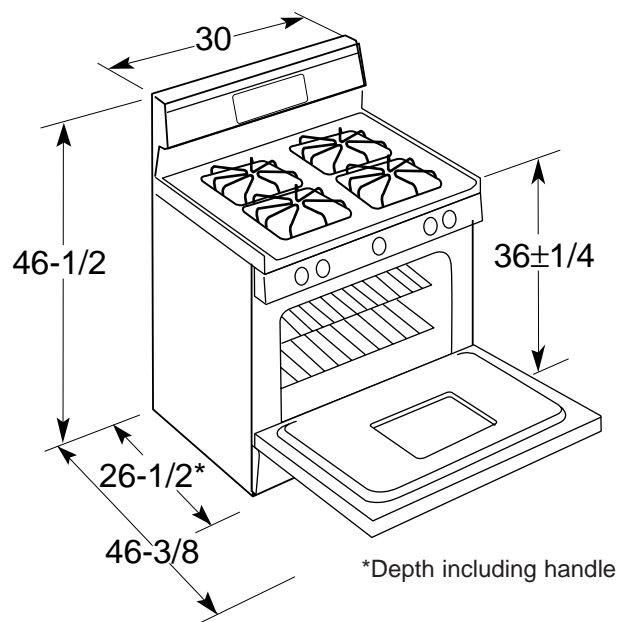

HOTPOINT

RGB526PEAAD—30" Free-Standing Gas Range

Dimensions (in inches)

Recommended area for 120V outlet on rear wall and area for thru the wall connection of pipe stub and shut-off valve

Installation Information:

Dimensions shown here are the same as those shown on the installation instructions at the time this sheet was printed. Before proceeding with installation, see your Hotpoint supplier for latest detailed preparation and installation instructions or install from the instructions packed with each unit.

- Upswept Porcelain-Enameled Cooktop
- Lift-Up Cooktop with Easy-Clean Subtop
- Twin Cooktop Burners
- Black Removable Square Grates
- Electronic Pilotless Ignition System
- Extra-Large Standard Clean Oven
- Electronic Clock and Minute Timer
- Slide Out Broiler Drawer
- 2 Oven Shelves / 6 Embossed Rack Positions
- Color-Matched Porcelain-Enameled Oven Door with Window
- Optional Accessory One-Piece Drip Pans Available at Additional Cost
- Model RGB526PEAWH—White
- Model RGB526PEAAD—Almond