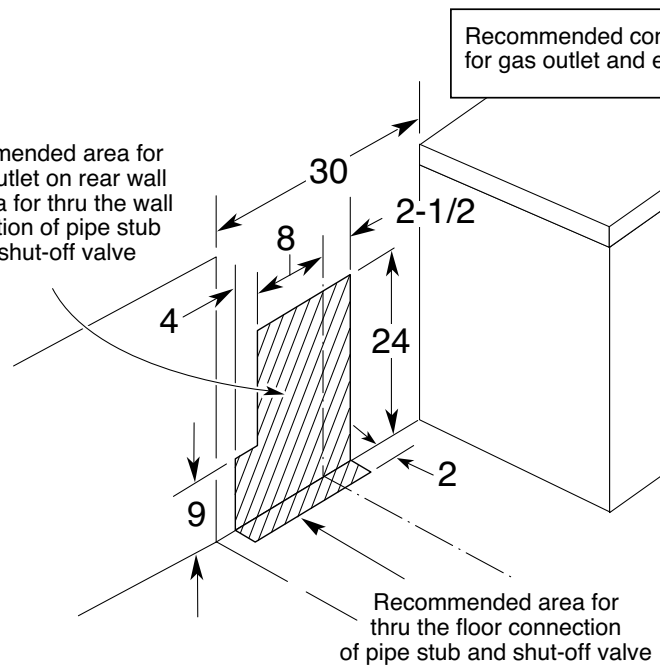

HOTPOINT®

RGB528PEP – Hotpoint 30" Free-Standing Gas Range

Dimensions (in inches)

*Depth from wall to front of closed oven door.

Recommended area for 120V outlet on rear wall and area for thru the wall connection of pipe stub and shut-off valve

Specification Created 12/08

430175

All Hotpoint ranges are equipped with an Anti-Tip device. The installation of this device is an important, required step in the installation of the range.

HOTPOINT®

RGB528PEP – Hotpoint 30" Free-Standing Gas Range

Features and Benefits

- Extra-Large Oven Capacity - Provides a large oven interior ideal for cooking more items at once
- All Purpose Burners - Deliver a wide range of heat output ideal for most cooking requirements
- Electronic Clock And Timer - Features a convenient digital clock and easy-to-use timer with an audible signal to help coordinate cooking times in the kitchen
- Standard Grates - Provide a sturdy and convenient cookware surface for everyday cooking
- Porcelain Upswept Cooktop - Features raised edges to help contain spills and make clean-up easy
- Lift-Up Cooktop - Cooktop lifts up for easy access to porcelain-enameled subtop
- Porcelain Oven Door - Offers a scratch-resistant porcelain coating for easy cleaning
- Standard Window - Provides a convenient viewing area to check the progress of food
- Easy Clean Subtop - Porcelain enameled subtop collects spills and messes for easy cleaning
- Model RGB528PEPBB – Black on black
- Model RGB528PEPWW – White on white