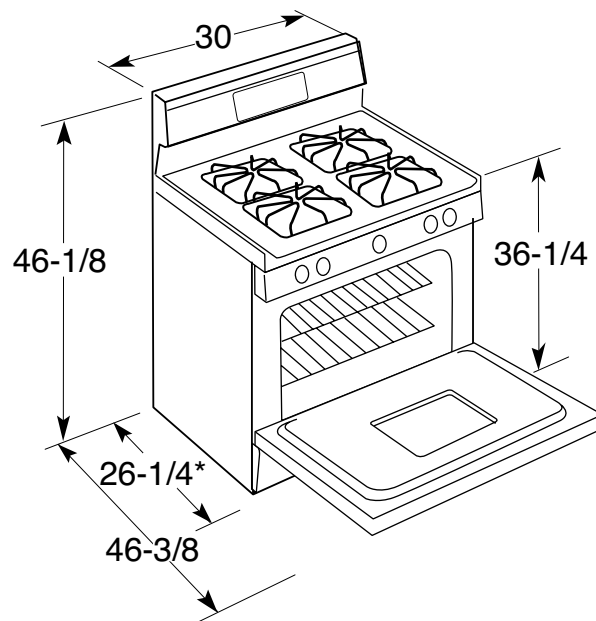

HOTPOINT®

RGB528PEP – Hotpoint 30" Free-Standing Gas Range

Dimensions (in inches)

*Depth from wall to front of closed oven door.

Recommended area for 120V outlet on rear wall and area for thru the wall connection of pipe stub and shut-off valve

Specification Created 12/08

430175

All Hotpoint ranges are equipped with an Anti-Tip device. The installation of this device is an important, required step in the installation of the range.

HOTPOINT®

RGB528PEP – Hotpoint 30" Free-Standing Gas Range

Features and Benefits

- Extra-Large Oven Capacity - Provides a large oven interior ideal for cooking more items at once
- All Purpose Burners - Deliver a wide range of heat output ideal for most cooking requirements
- Electronic Clock And Timer - Features a convenient digital clock and easy-to-use timer with an audible signal to help coordinate cooking times in the kitchen
- Standard Grates - Provide a sturdy and convenient cookware surface for everyday cooking
- Porcelain Upswept Cooktop - Features raised edges to help contain spills and make clean-up easy
- Lift-Up Cooktop - Cooktop lifts up for easy access to porcelain-enameled subtop
- Porcelain Oven Door - Offers a scratch-resistant porcelain coating for easy cleaning
- Standard Window - Provides a convenient viewing area to check the progress of food
- Easy Clean Subtop - Porcelain enameled subtop collects spills and messes for easy cleaning
- Model RGB528PEPBB – Black on black
- Model RGB528PEPWW – White on white