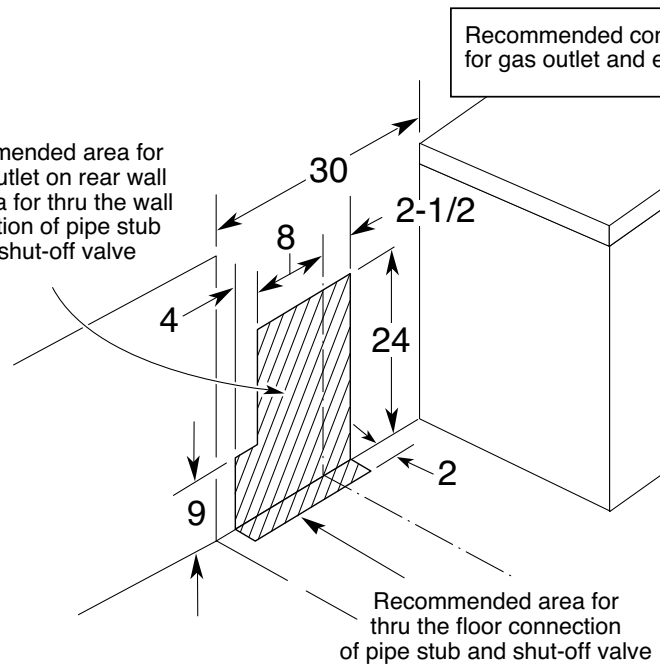

HOTPOINT®

RGB533DEP – Hotpoint 30" Free-Standing Gas Range

Dimensions (in inches)

*Depth from wall to front of closed oven door.

Recommended area for 120V outlet on rear wall and area for thru the wall connection of pipe stub and shut-off valve

Specification Created 12/08

430176

All Hotpoint ranges are equipped with an Anti-Tip device. The installation of this device is an important, required step in the installation of the range.

HOTPOINT®

RGB533DEP – Hotpoint 30" Free-Standing Gas Range