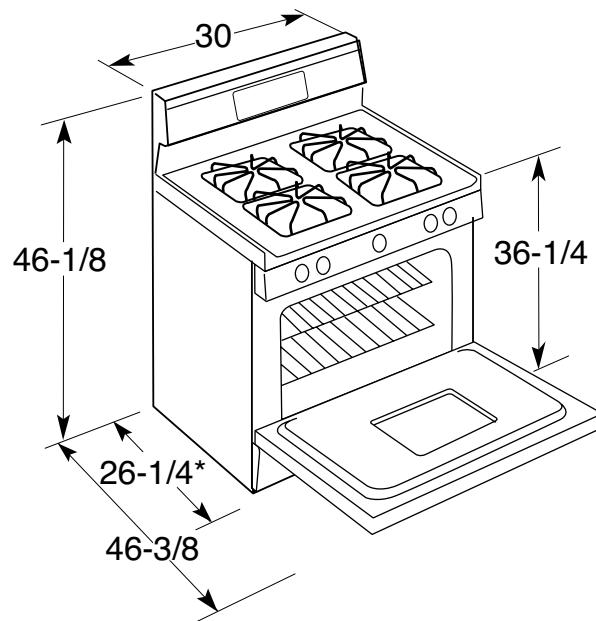

HOTPOINT®

RGB533DEP – Hotpoint 30" Free-Standing Gas Range

Dimensions (in inches)

*Depth from wall to front of closed oven door.

Recommended area for 120V outlet on rear wall and area for thru the wall connection of pipe stub and shut-off valve