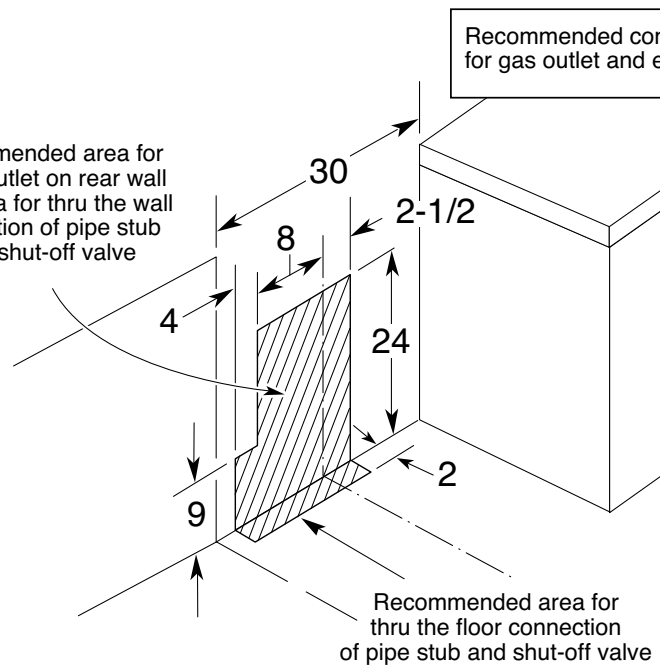

## RGB735DEP – Hotpoint 30" Free-Standing Gas Range

### Dimensions (in inches)

\*Depth from wall to front of closed oven door.

Recommended area for 120V outlet on rear wall and area for thru the wall connection of pipe stub and shut-off valve

**Installation Information:** Before installing, consult installation instructions packed with product for current dimensional data.