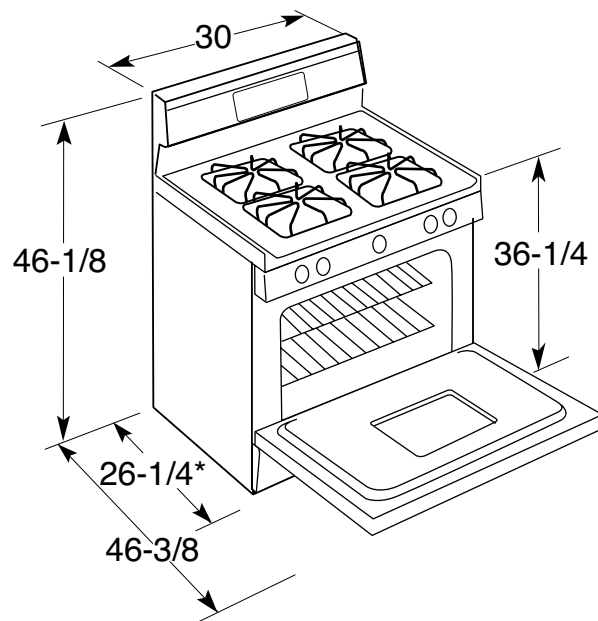

## RGB735DEP – Hotpoint 30" Free-Standing Gas Range

### Dimensions (in inches)

\*Depth from wall to front of closed oven door.

Recommended area for 120V outlet on rear wall and area for thru the wall connection of pipe stub and shut-off valve

**Installation Information:** Before installing, consult installation instructions packed with product for current dimensional data.