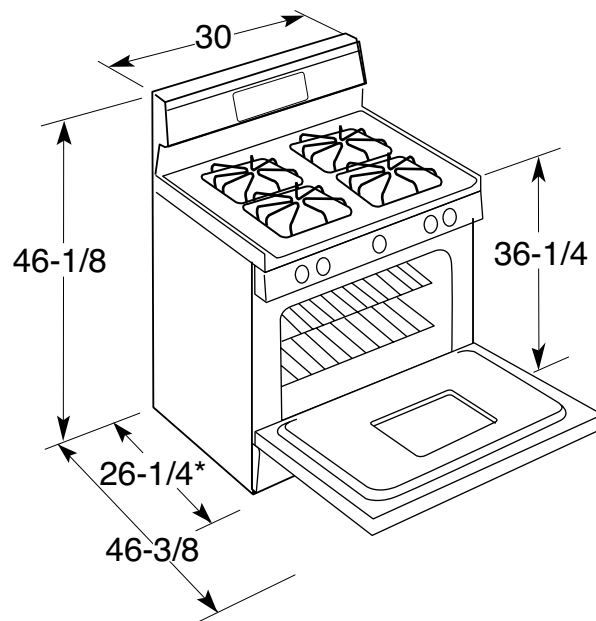

HOTPOINT®

RGB746DEP – Hotpoint 30" Free-Standing Gas Range

Dimensions (in inches)

*Depth from wall to front of closed oven door.

Installation Information: Before installing, consult installation instructions packed with product for current dimensional data.