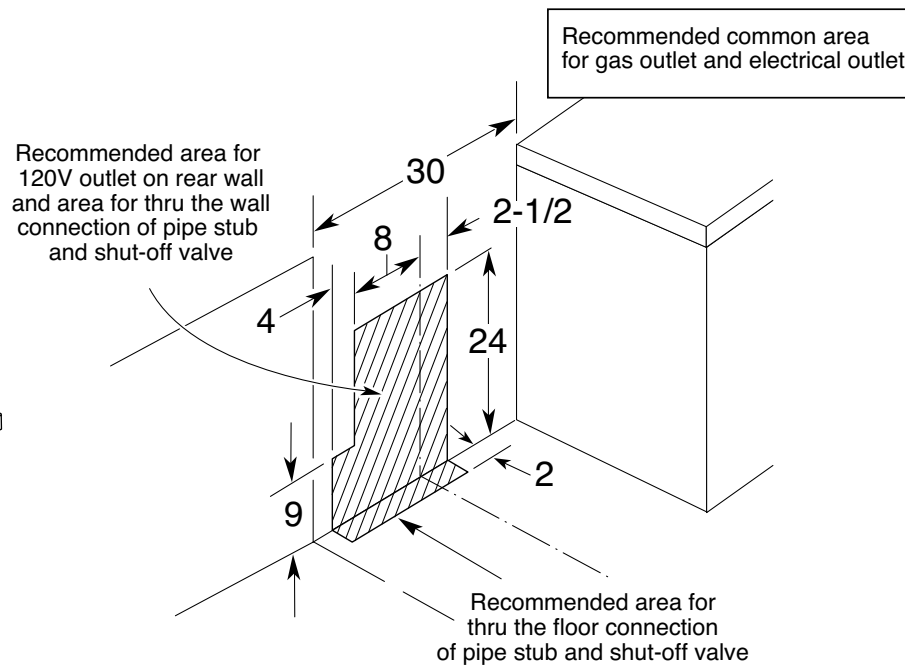

HOTPOINT®

RGB746DEP – Hotpoint 30" Free-Standing Gas Range

Dimensions (in inches)

*Depth from wall to front of closed oven door.

Installation Information: Before installing, consult installation instructions packed with product for current dimensional data.

HOTPOINT®

RGB746DEP – Hotpoint 30" Free-Standing Gas Range

Features and Benefits

- Self-Clean Oven - Self-clean allows you to spare yourself from the trouble and effort it takes to scrub the oven interior. The oven does all the work!
- Extra-Large Oven Capacity - Enough room to cook an entire meal at once
- Sealed Cooktop Burners - Burner elements are sealed to the cooktop to keep foods and liquid contained on the cooktop, making cleaning painless
- Performance Plus Burner - This 12,000 BTU burner element provides the high heat ideal for frying or sautéing and fast heat-up
- Simmer Setting - Simmer setting allows for low, even heat distribution for delicate foods and sauces
- All Purpose Burners - All-purpose burner delivers two levels of BTU output to accommodate virtually all your cooking needs
- EasySet III Controls - Glass one-touch control panel makes everyday operation and cleaning incredibly easy
- Model RGB746DEPWW - White