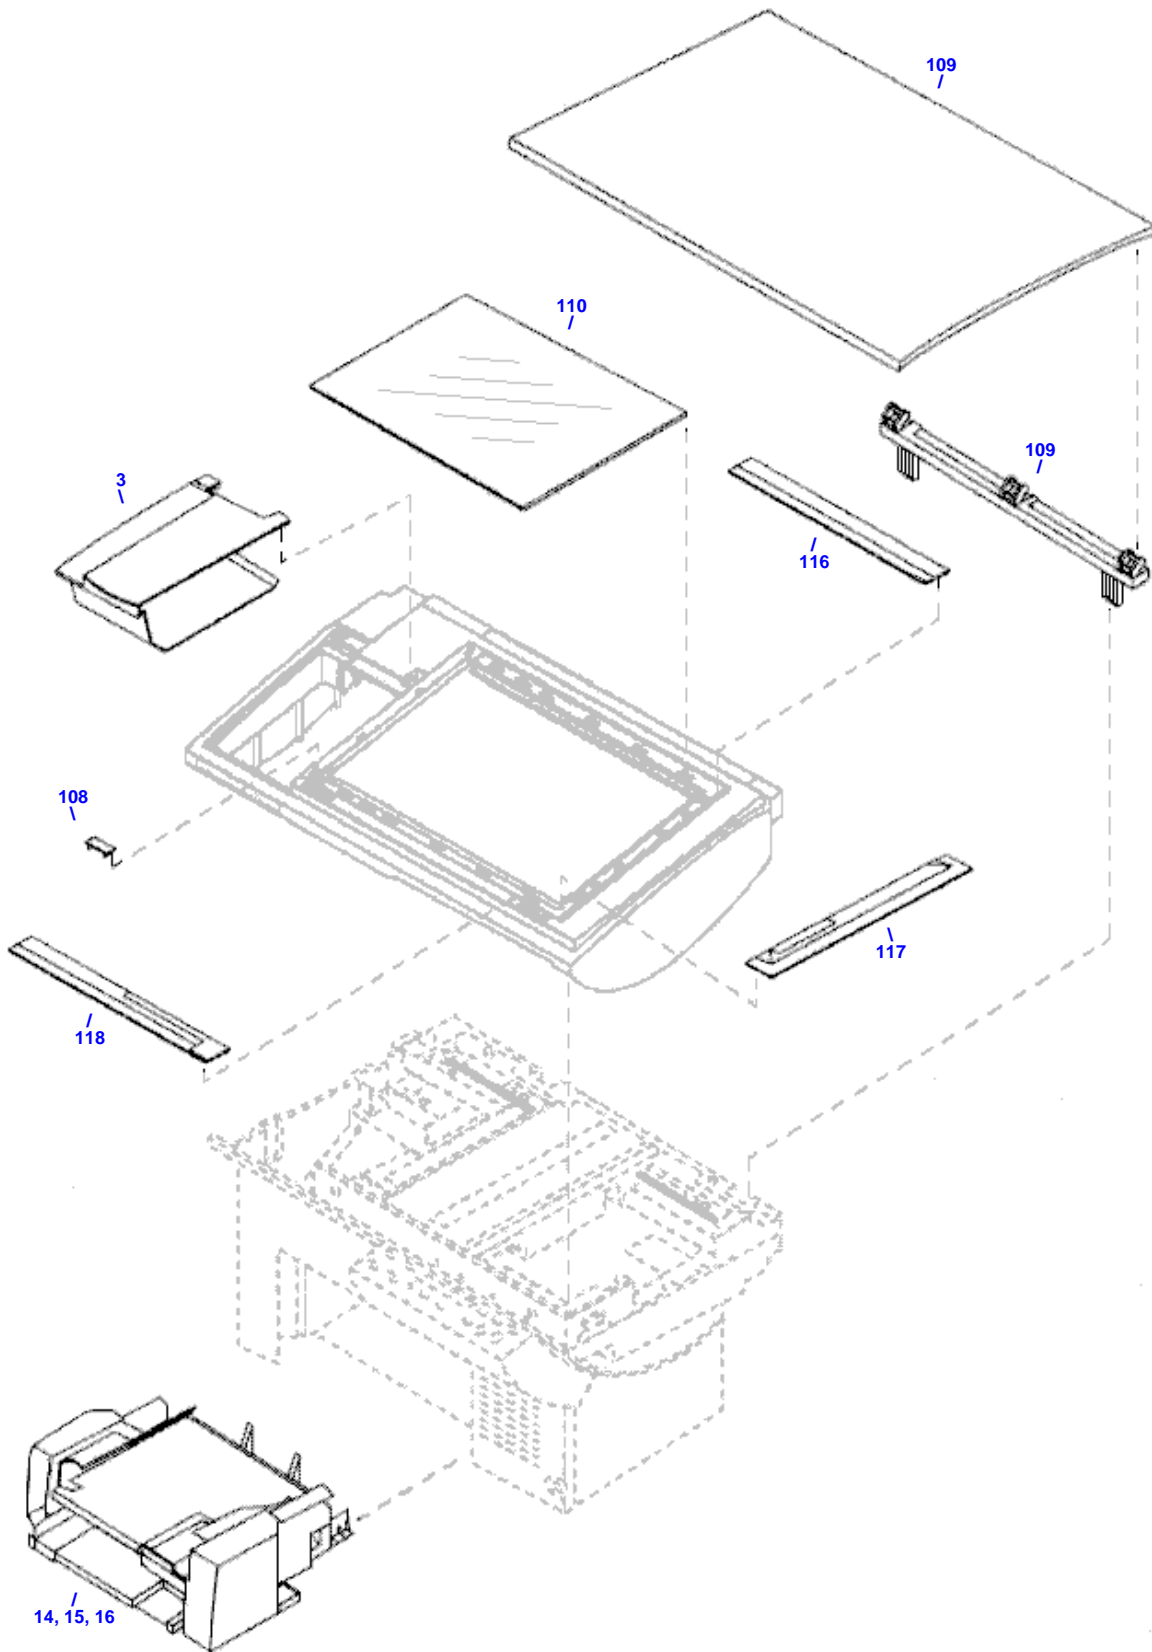

Upper External Chassis Parts and Paper Tray