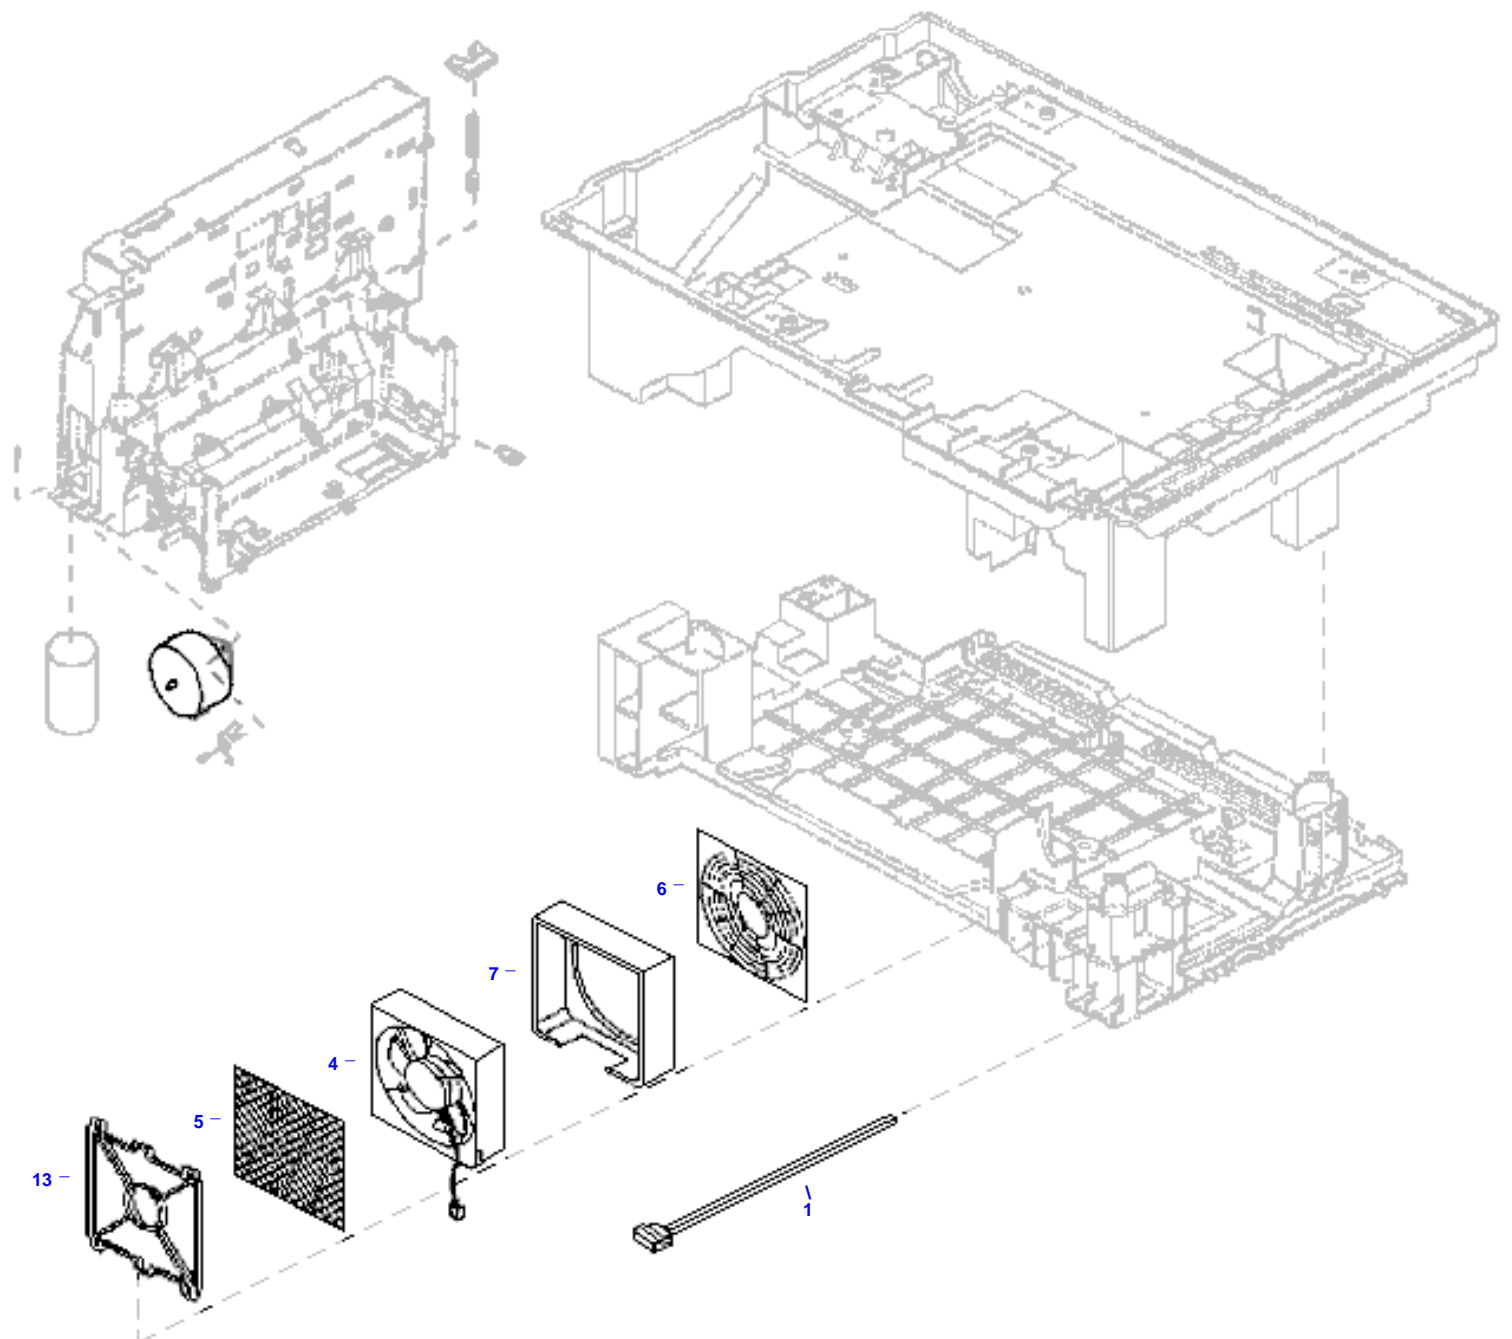

Internal Chassis Parts