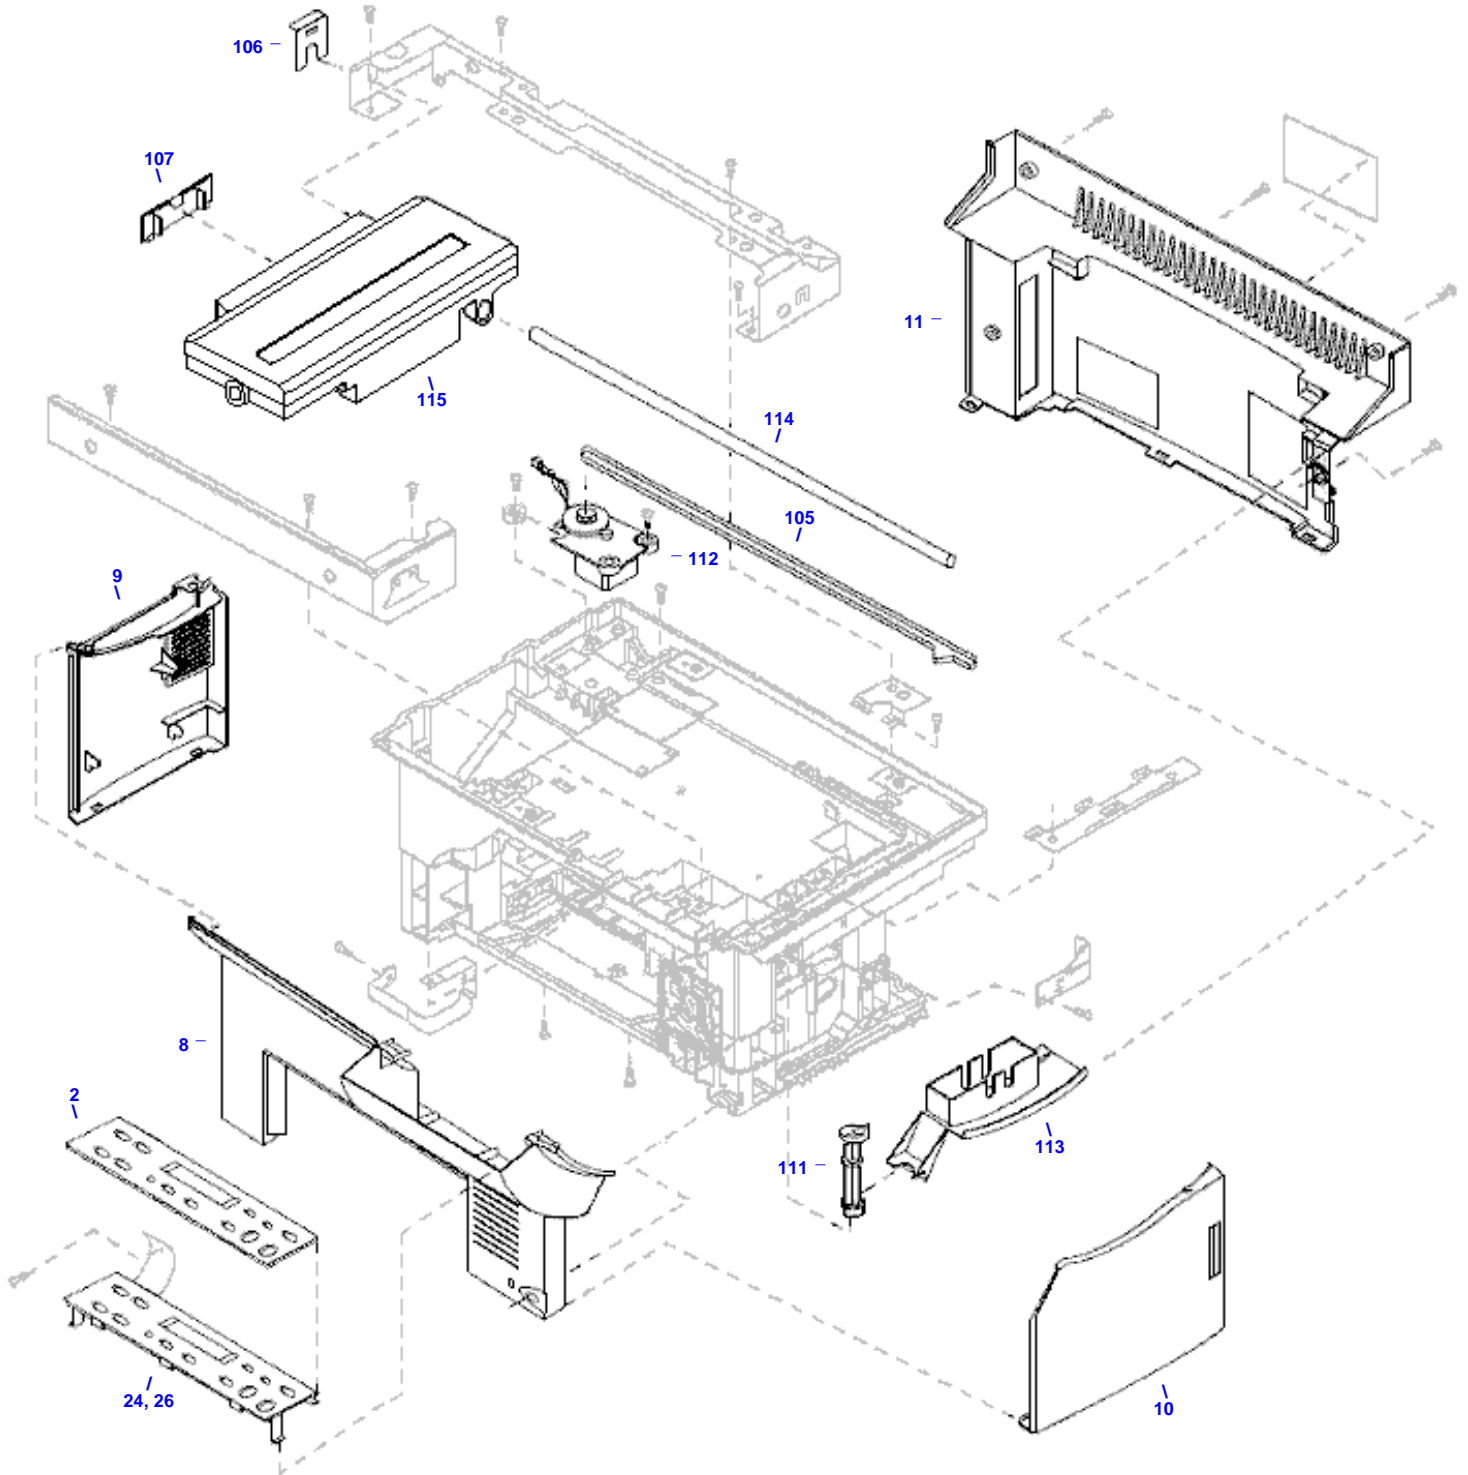

Lower External Chassis Parts and Scanner Assembly