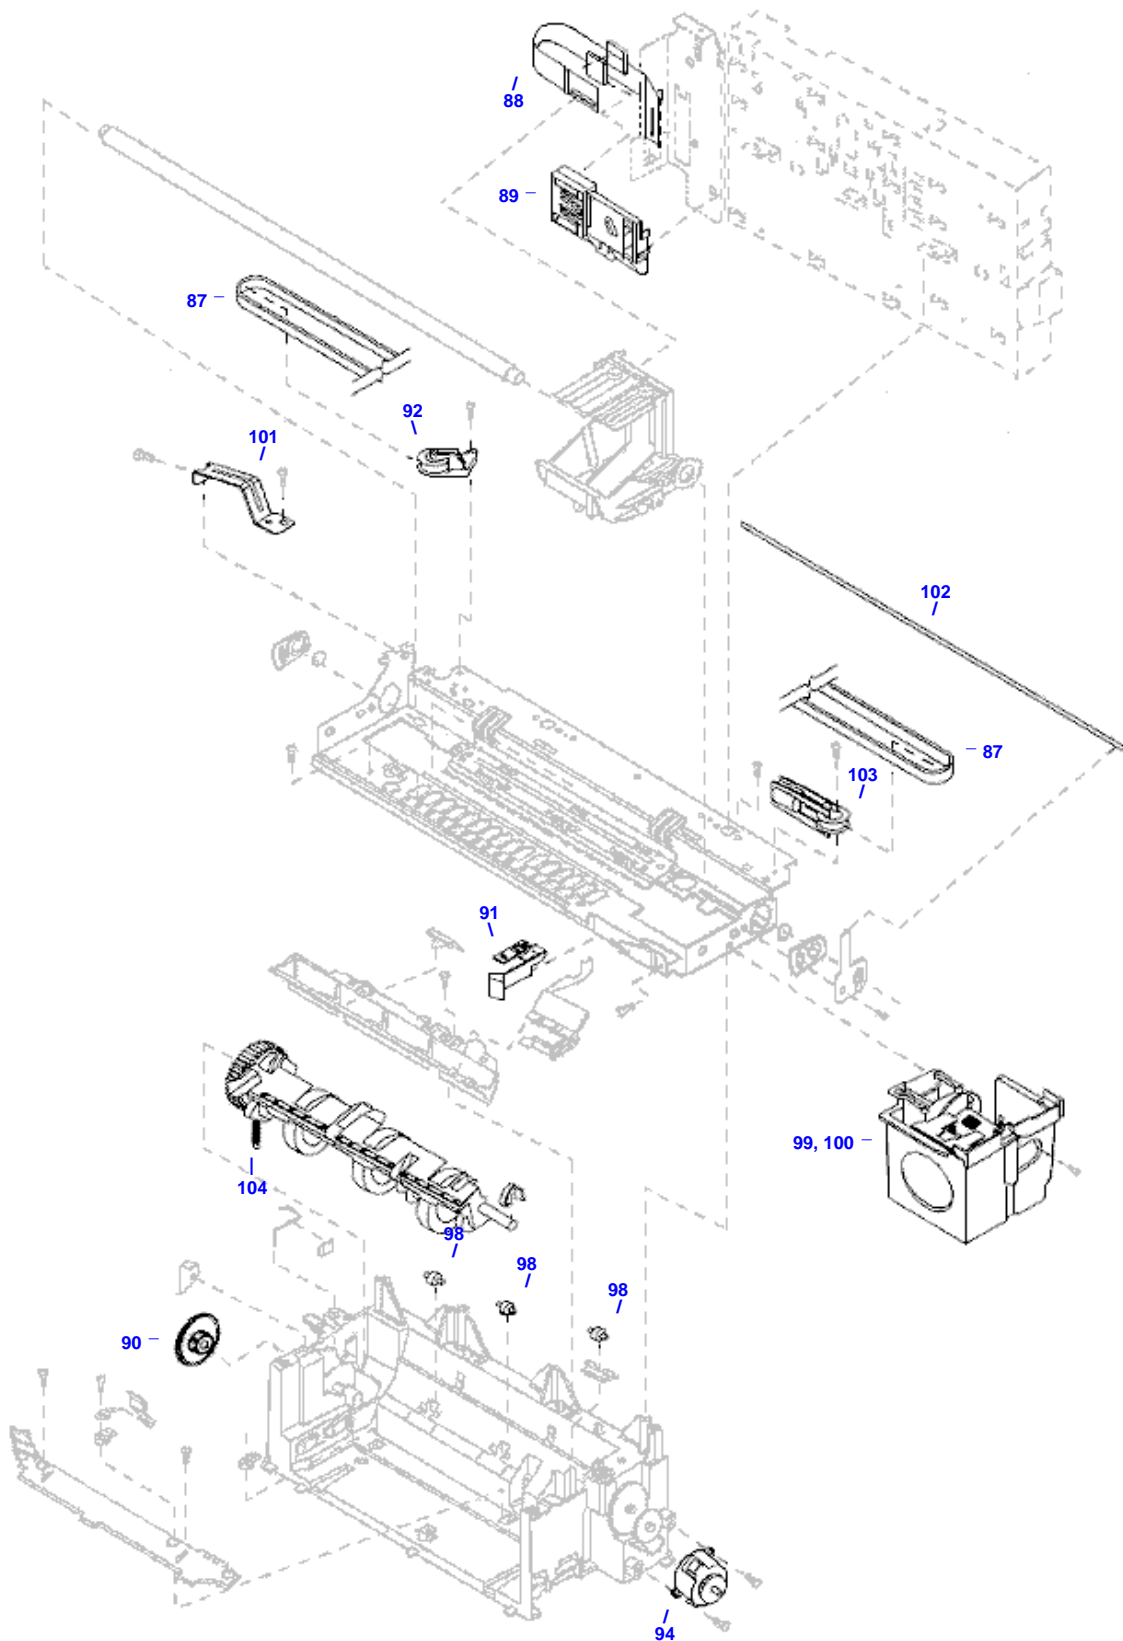

Print Mechanism Assembly