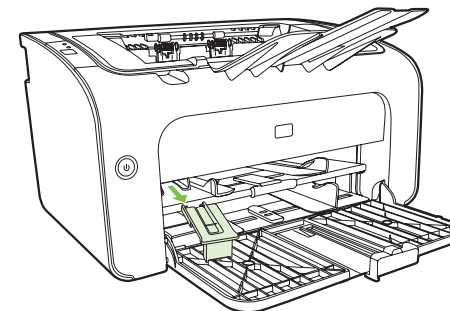

Fill paper trays

How do I?	Steps to perform
Fill the paper trays	<p>1 Load media with the top forward and the side to be printed on facing up. To prevent jams and skewing, always adjust the side media guides before feeding the media.</p> <ul style="list-style-type: none">○ The priority feed slot (HP LaserJet P1006/P1009/P1500 Series only) holds up to ten sheets of media or one envelope, one transparency, or one sheet of labels or cardstock.○ The main input tray of the HP LaserJet P1000 Series holds up to 150 pages of 75 g/m² (20 lb) paper, or fewer pages of heavier media (a 15 mm (0.6 inch) stack height or less).○ The main input tray of the HP LaserJet P1500 Series holds 250 pages of 75 g/m² (20 lb) paper, or fewer pages of heavier media (a 25 mm (0.9 inch) stack height or less).

How do I?	Steps to perform
<p>Adjust trays for short media (HP LaserJet P1002/P1003/P1004/P1005 only)</p> <p>If you are printing on media shorter than 185 mm (7.28 in), use the Short Media Extender to adjust your input tray.</p>	<ol style="list-style-type: none"><li data-bbox="730 300 1323 359">1 Remove the Short Media Extender tool from the storage slot on the left side of the media input area.<li data-bbox="730 630 1249 657">2 Attach the tool to the adjustable media guide.<li data-bbox="730 949 1333 1034">3 Insert the media into the device until it stops and then slide the adjustable media guide, with the tool attached to support the media.<li data-bbox="730 1273 1323 1358">4 When finished printing with short media, remove the Short Media Extender tool and place it back in the storage slot.