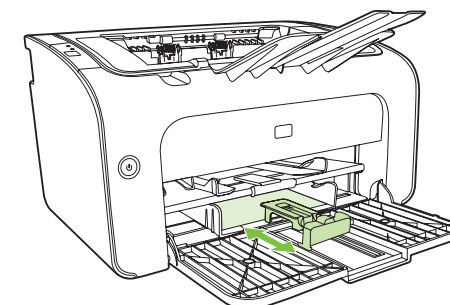

Fill paper trays

How do I?	Steps to perform
Fill the paper trays	<p>1 Load media with the top forward and the side to be printed on facing up. To prevent jams and skewing, always adjust the side media guides before feeding the media.</p> <ul style="list-style-type: none">○ The priority feed slot (HP LaserJet P1006/P1009/P1500 Series only) holds up to ten sheets of media or one envelope, one transparency, or one sheet of labels or cardstock.○ The main input tray of the HP LaserJet P1000 Series holds up to 150 pages of 75 g/m² (20 lb) paper, or fewer pages of heavier media (a 15 mm (0.6 inch) stack height or less).○ The main input tray of the HP LaserJet P1500 Series holds 250 pages of 75 g/m² (20 lb) paper, or fewer pages of heavier media (a 25 mm (0.9 inch) stack height or less).

How do I?	Steps to perform
<p>Adjust trays for short media (HP LaserJet P1002/P1003/P1004/P1005 only)</p> <p>If you are printing on media shorter than 185 mm (7.28 in), use the Short Media Extender to adjust your input tray.</p>	<ol style="list-style-type: none"><li data-bbox="730 300 1323 359">1 Remove the Short Media Extender tool from the storage slot on the left side of the media input area.<li data-bbox="730 630 1249 657">2 Attach the tool to the adjustable media guide.<li data-bbox="730 949 1333 1034">3 Insert the media into the device until it stops and then slide the adjustable media guide, with the tool attached to support the media.<li data-bbox="730 1273 1323 1358">4 When finished printing with short media, remove the Short Media Extender tool and place it back in the storage slot.