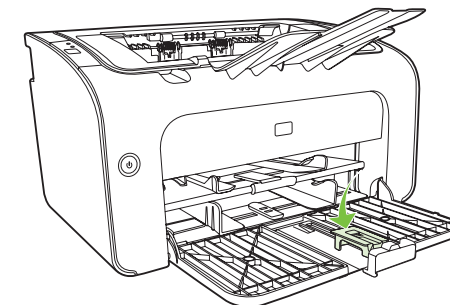

Fill paper trays

How do I?	Steps to perform
Fill the paper trays	<p>1 Load media with the top forward and the side to be printed on facing up. To prevent jams and skewing, always adjust the side media guides before feeding the media.</p> <ul style="list-style-type: none">○ The priority feed slot (HP LaserJet P1006/P1009/P1500 Series only) holds up to ten sheets of media or one envelope, one transparency, or one sheet of labels or cardstock.○ The main input tray of the HP LaserJet P1000 Series holds up to 150 pages of 75 g/m² (20 lb) paper, or fewer pages of heavier media (a 15 mm (0.6 inch) stack height or less).○ The main input tray of the HP LaserJet P1500 Series holds 250 pages of 75 g/m² (20 lb) paper, or fewer pages of heavier media (a 25 mm (0.9 inch) stack height or less).

How do I?	Steps to perform
<p>Adjust trays for short media (HP LaserJet P1002/P1003/P1004/P1005 only)</p> <p>If you are printing on media shorter than 185 mm (7.28 in), use the Short Media Extender to adjust your input tray.</p>	<ol style="list-style-type: none"><li data-bbox="730 300 1323 359">1 Remove the Short Media Extender tool from the storage slot on the left side of the media input area.<li data-bbox="730 630 1249 657">2 Attach the tool to the adjustable media guide.<li data-bbox="730 949 1333 1034">3 Insert the media into the device until it stops and then slide the adjustable media guide, with the tool attached to support the media.<li data-bbox="730 1273 1323 1358">4 When finished printing with short media, remove the Short Media Extender tool and place it back in the storage slot.