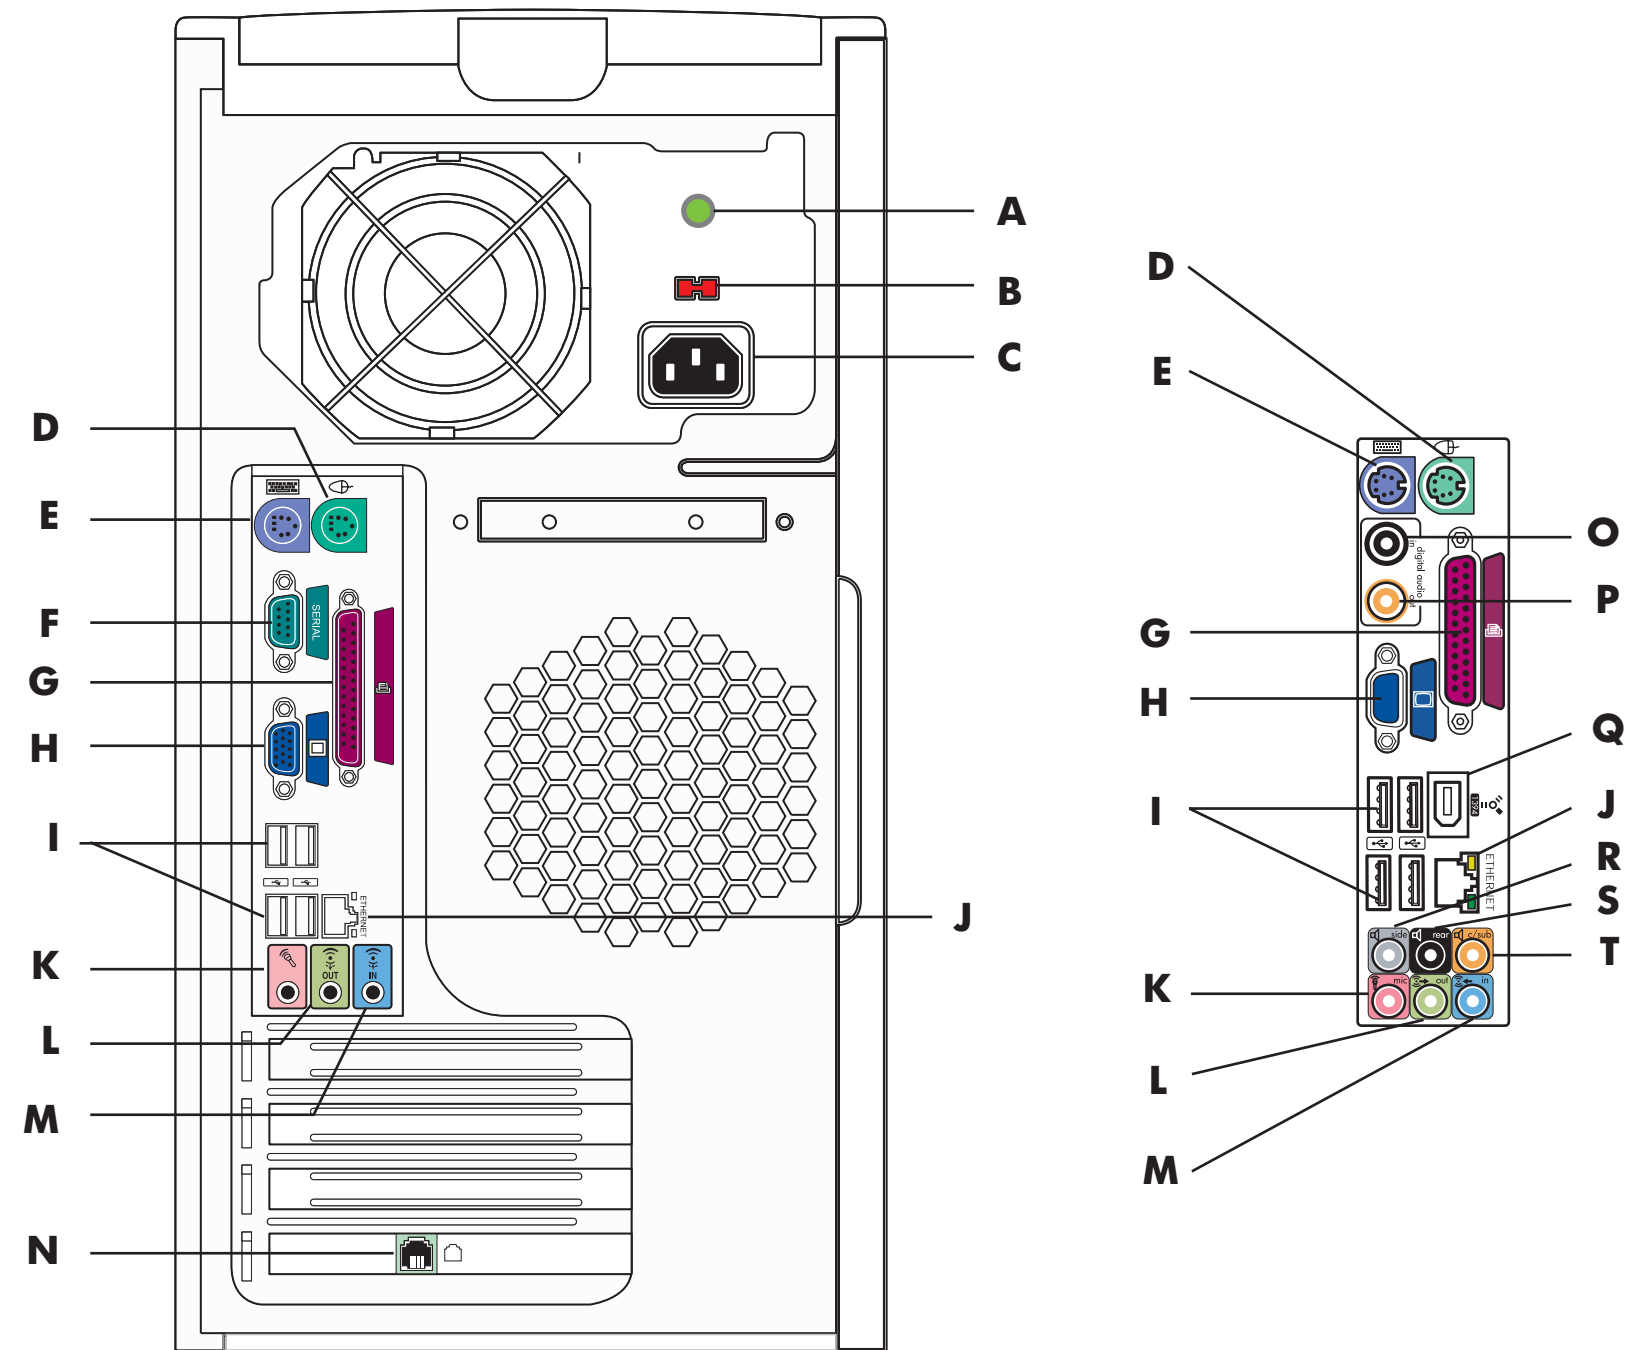

2 Monitor

Refer to setup instructions that came with your monitor.

3 Speakers

Refer to setup instructions that came with your speakers.

4 Power Connection

5 Modem / LAN

OR

6 Power On

NOTE: Your components and connection locations may vary by model.

- A** — Optical drives
- B** — Optical drive Eject buttons
- C** — Floppy drive
- D** — Card reader
- E** — Headphones
- F** — Microphone
- G** — USB 2.0 ports
- H** — FireWire® (IEEE 1394) port
- I** — Door
- J** — On button with Indicator
- K** — Hard drive Activity light

- A** — Power LED
- B** — Voltage selector
- C** — Power Cord connector
- D** — PS/2 Mouse connector
- E** — PS/2 Keyboard connector
- F** — Serial port
- G** — Parallel port
- H** — VGA Monitor port
- I** — 4 USB 2.0 ports
- J** — LAN (Ethernet)
- K** — Microphone connector
- L** — Audio Line Out
- M** — Audio Line In
- N** — Modem (Line In RJ-11)

Select models only:

- O** — Digital Audio In
- P** — Digital Audio Out
- Q** — FireWire® (IEEE 1394) port
- R** — Side speaker port
- S** — Rear speaker port
- T** — Center speaker/subwoofer port

Free Manuals Download Website