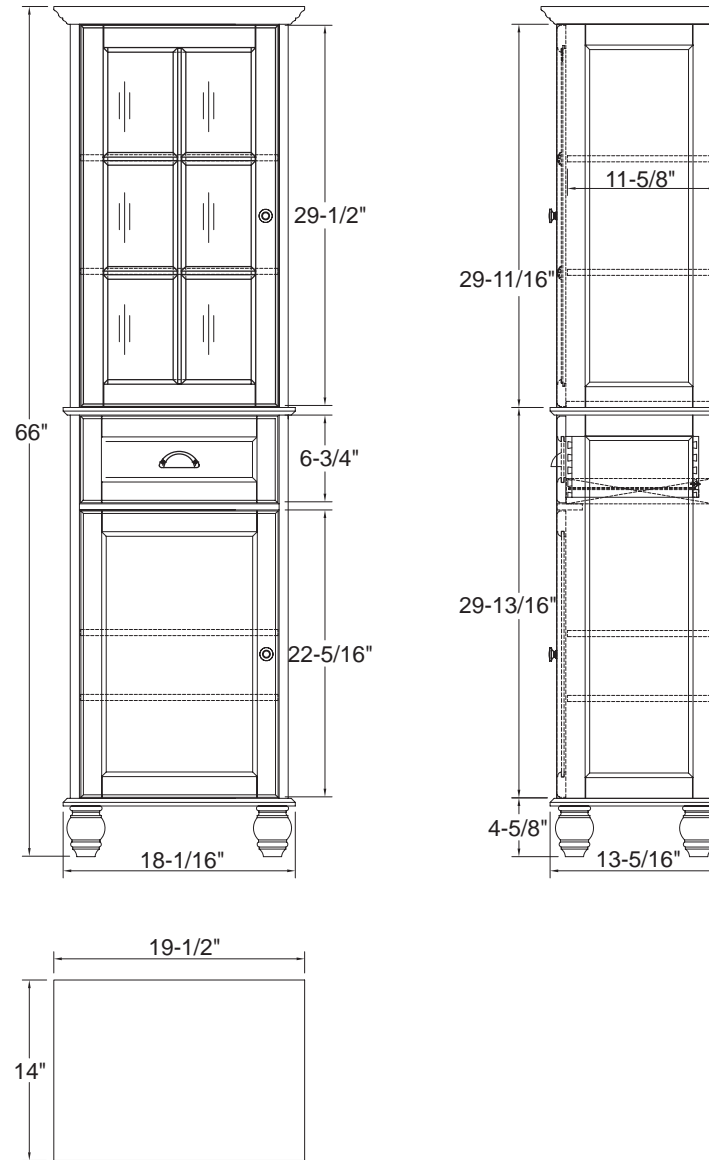

Tall Floor Cabinet
HUWT2066