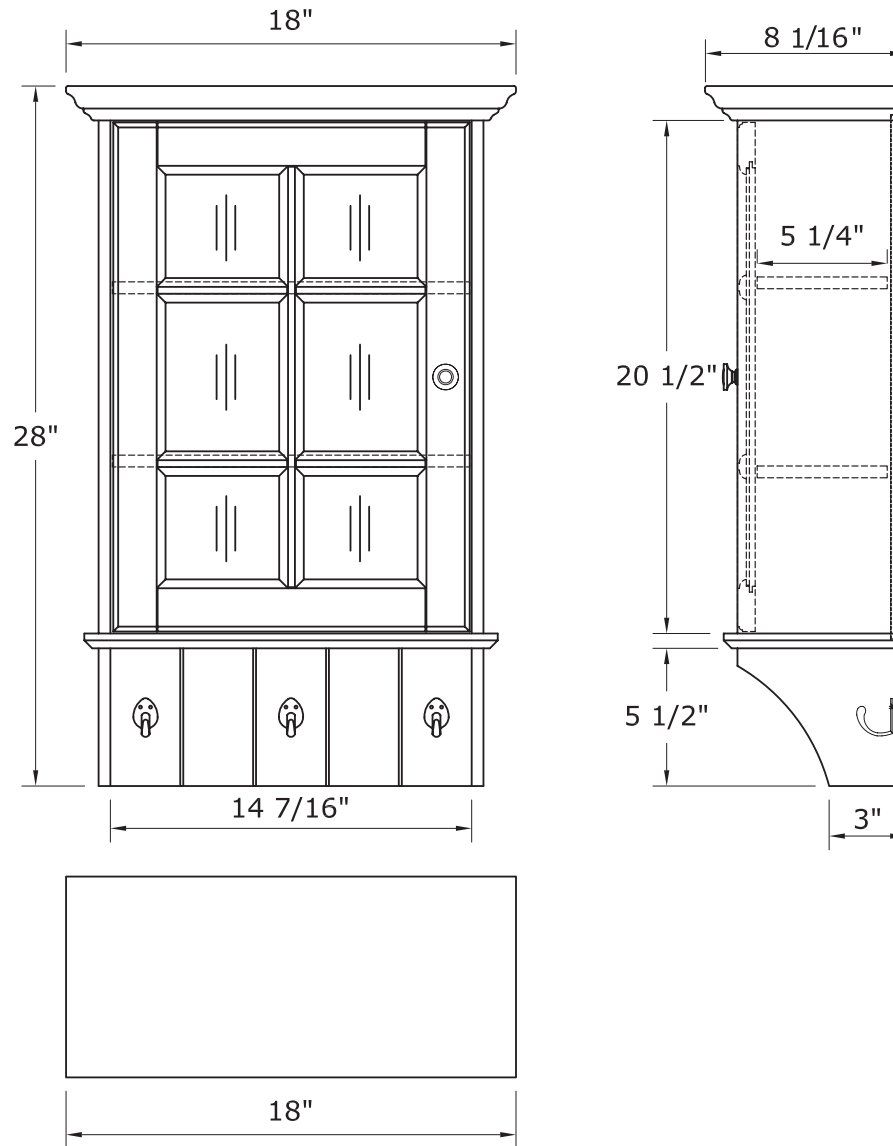

Wall Cabinet
HUWW1828