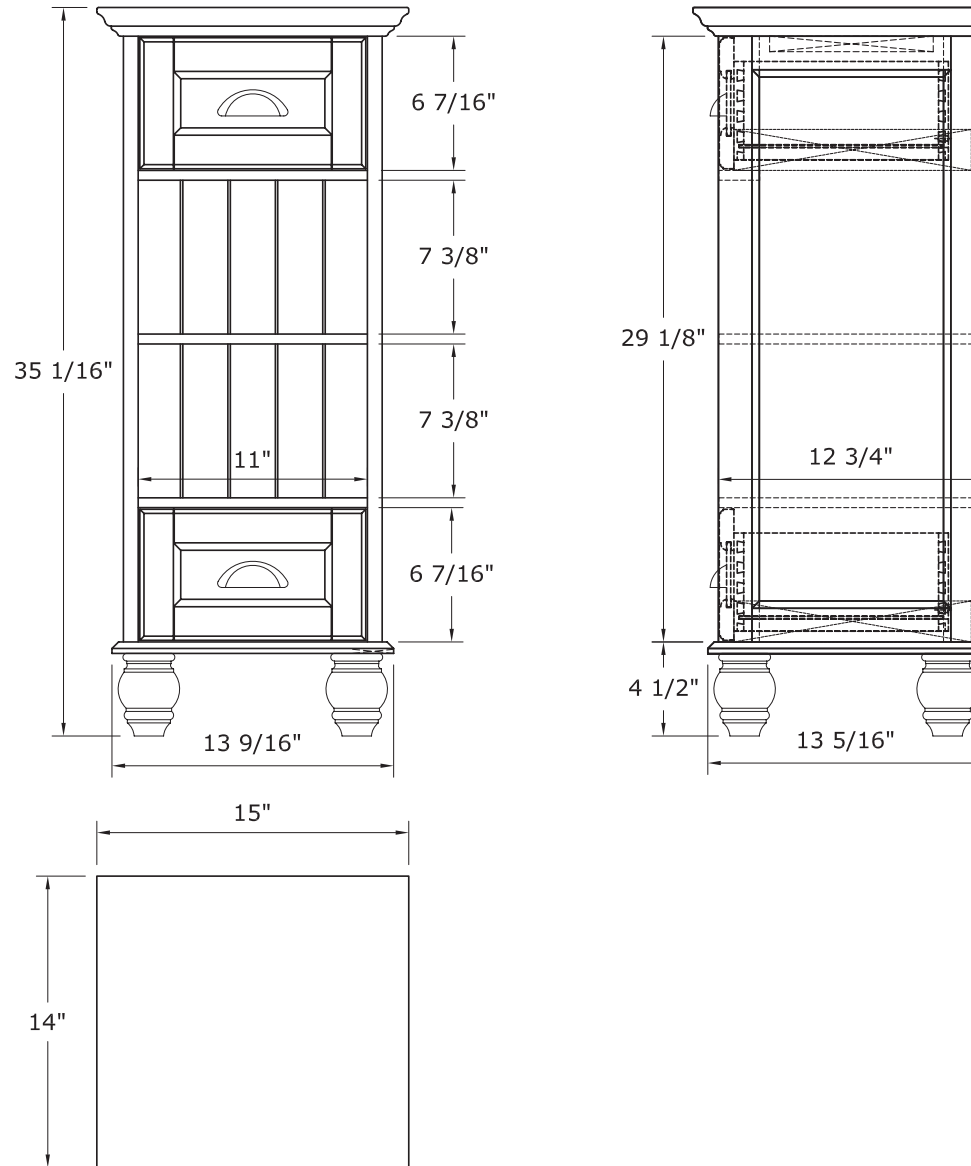

Floor Cabinet
HUWF1534