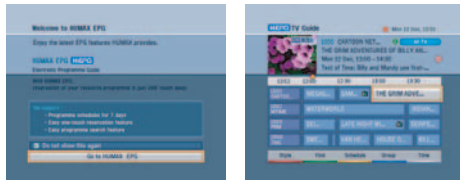

New

IR-ACE II BLACK/XD-200

Digital Satellite Receiver

Free 2 month ORBIT package included with IR-ACE II XD-200

irdeto

Enjoy digital Irdeto encrypted broadcasting with the high technology led by HUMAX

Free Al Jazeera Sports 1&2 included.

HUMAX
EASY DIGITAL

HEPG HUMAX EPG (Electronic Programme Guide)

View the 7-day schedules of TV programmes supported by HUMAX only. You can search and reserve TV programmes easily.

HUMAX AUTO SEARCH : Quick & Easy Installation