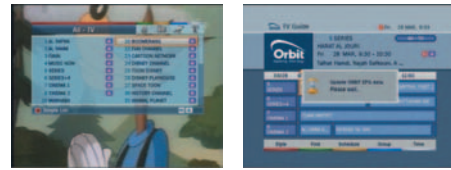

HUMAX
EASY DIGITAL

HEPG HUMAX EPG (Electronic Programme Guide)

View the 7-day schedules of TV programmes supported by HUMAX only. You can search and reserve TV programmes easily.

HUMAX AUTO SEARCH : Quick & Easy Installation

Don't worry about your satellite connection. IR-ACE II detects satellites automatically and searches faster using the HUMAX engine.

HUMAX OTA (Over-The-Air)

IR-ACE II XD-200 detects automatically new SW when power turns on. And receives new SW from NileSat & NoorSat (ORBIT).

ORBIT specified features

- ORBIT channels are fixed between number 1 and 199.
- Supports ORBIT EPG.

Specifications

Software specification

Basic System	MPEG-2 Digital and Fully DVB-S compliant
CAS	Embedded IRDETO
Channel memory	4000
Channel list	All, Favourite, Bouquest, Satellite, Alphabet
EPG	HEPG (HUMAX EPG), Standard EPG
OSD	English, Arabic, Persian
OTA	Irdeeto OTA and HUMAX OTA

Front Smart Card Slot	1
Front Buttons	4 buttons (Standby, VOL/CH, CH-/VOL-, CH+/VOL+)
Front LED	Standby On/Off, TV, Radio
Front Display	7-segment
Tuner	1 input with 1 loop through
Rear RF modulator	1 input, 1 output
Rear RCA	1 video output, 2 audio output (left and right)
Rear Data Port	1 RS-232C (9-pin type)
Rear Main Power Code	Separate power connector