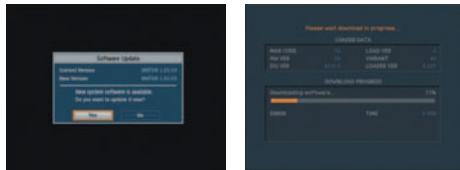

New

IR-ACE II BLACK/XD-200

Digital Satellite Receiver

Free 2 month ORBIT package included with IR-ACE II XD-200

irdeto

Enjoy digital Irdeto encrypted broadcasting with the high technology led by HUMAX

Free Al Jazeera Sports 1&2 included.

HUMAX
EASY DIGITAL

HEPG HUMAX EPG (Electronic Programme Guide)

View the 7-day schedules of TV programmes supported by HUMAX only. You can search and reserve TV programmes easily.

HUMAX AUTO SEARCH : Quick & Easy Installation

Don't worry about your satellite connection. IR-ACE II detects satellites automatically and searches faster using the HUMAX engine.

HUMAX OTA (Over-The-Air)

IR-ACE II XD-200 detects automatically new SW when power turns on. And receives new SW from NileSat & NoorSat (ORBIT).

ORBIT specified features

- ORBIT channels are fixed between number 1 and 199.
- Supports ORBIT EPG.

Specifications

Software specification

Basic System	MPEG-2 Digital and Fully DVB-S compliant
CAS	Embedded IRDETO
Channel memory	4000
Channel list	All, Favourite, Bouquest, Satellite, Alphabet
EPG	HEPG (HUMAX EPG), Standard EPG
OSD	English, Arabic, Persian
OTA	Irdeeto OTA and HUMAX OTA