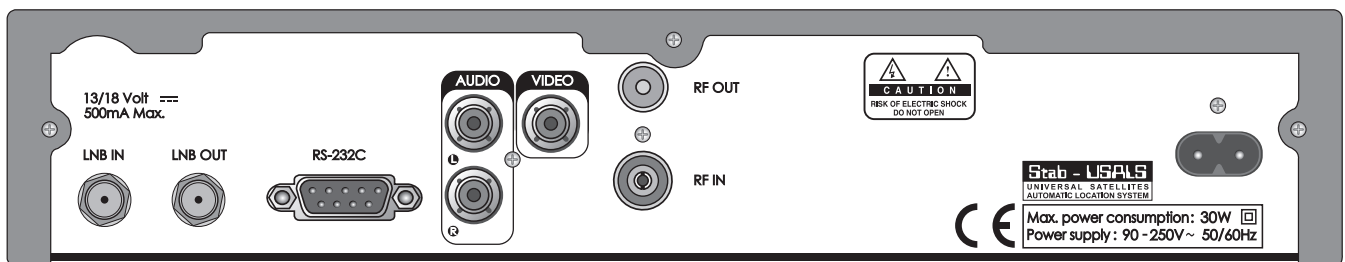

Power Supply

Input Voltage	AC 90~250, 50/60Hz
Type	Switching Mode Power Supply (SMPS)
Power Consumption	Max. 30W, Standby: 9 W