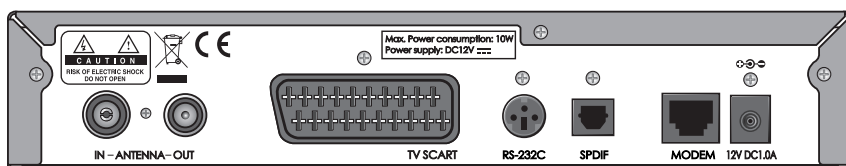

DTT-3500

Digital Terrestrial
MHP embedded Set-Top Box

DVB
MPEG 2 DIGITAL

mhp

NAGRAVISION

irdeto

conax

Feature & Function

- MPEG-2 Digital & Fully DVB-T Compliant
- Support MHP 1.0.2 interactive broadcasting profile (MHP version to be upgraded)
- Capable of multi descrambling encrypted programmes by Nagravision, Irdeto and Conax
- Quick setup (Plug-n-Play Installation)
- V.90 / V.34 Modem
- Fast interactivity & Teletext
- User-friendly EPG Information Plate
- Extended information shows the full program information
- Max.200 channels receivable
- Dolby Digital Audio Output(optical)
- Connectivity to Hi-Fi or Home Theatre System
- Channel list mode in both all, favourite and scrambled
- Universal Remote Control-Compatible with most TVs
- Channel search in automatic, manual and network search
- Channel sorting by channel number, Alphabet and FTA
- Timer setting supports automatic Turn-On and Off daily \
- Auto language selection of program for audio language with user setting in menu
- Software upgrade via OTA and serial connection (RS-232)
- Parental control with block on system, all channels and programs by age limitation
- Full seven day look ahead capability
- Detailed programme synopsis
- Reminders and favorite channel feature
- Easily finding your programme by name or genre