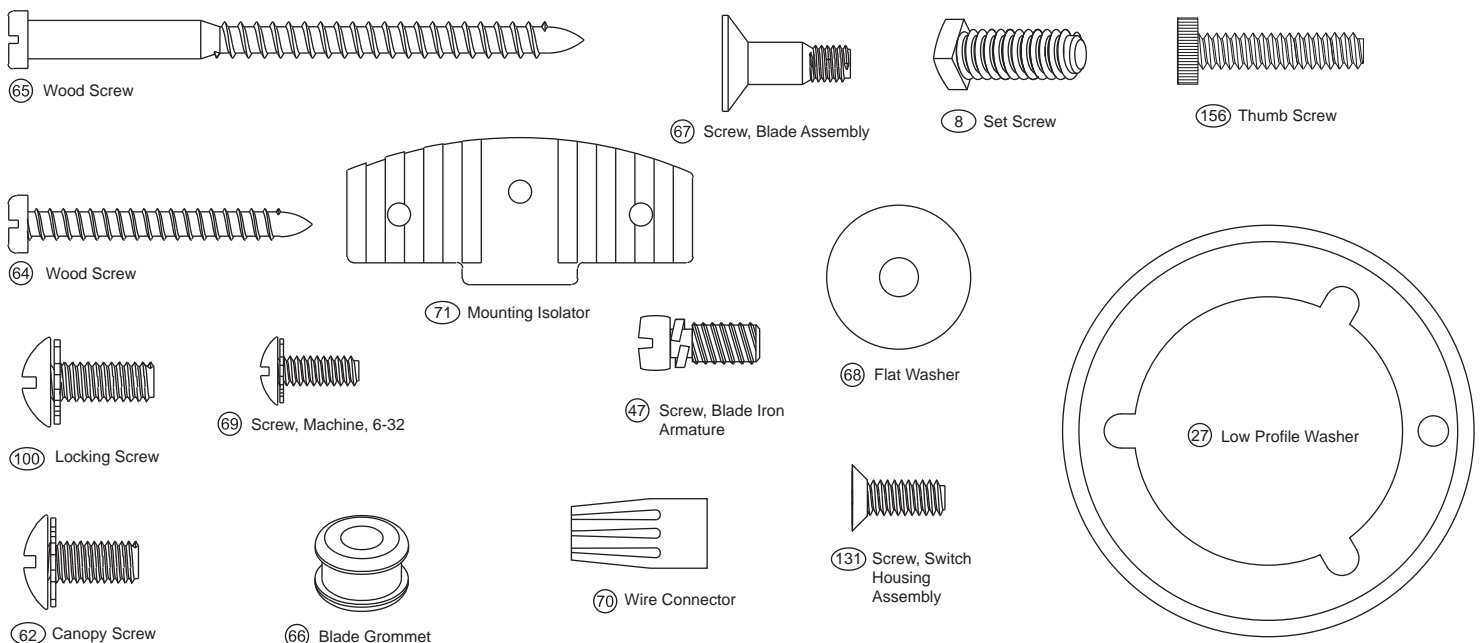

For additional information on:
 Hunter Products • Trouble Shooting
 Dealer Location • Service Center Locator
 Call 1-800-448-6837
 www.hunterfan.com

Hardware (Drawn to Scale)

Part List		Model #	20345	20347	20349
		Asm. Dwg. #	96728-01	96728-02	96728-03
		Finish	Antique Pewter	New Bronze	White
Item #	Item Name	Qty	Part #	Part #	Part #
	* Hanging System Kit	1	96759-14	96759-30	96759-03
2	Ceiling Plate	1	-----	-----	-----
3	Canopy	1	-----	-----	-----
4	Canopy Trim Ring	1	-----	-----	-----
7	Hanger Ball / Downrod Assembly	1	-----	-----	-----
8	Setscrew	1	-----	-----	-----
27	Low Profile Washer	1	-----	-----	-----
62	Canopy Screw	3	-----	-----	-----
64	Wood Screw	2	-----	-----	-----
65	Wood Screw	2	-----	-----	-----
68	Flat Washer	4	-----	-----	-----
100	Locking Screw	3	-----	-----	-----
28	Switch Housing Assembly	1	96730-14	96730-30	96730-03
29	Switch Housing Cover	1	73853-01	73853-01	73853-01
41	Switch Housing Plug Button	1	73854-01	73854-01	73854-01
44	Blade Iron Set	1	92805-05	92805-05	92805-05
46	Blade Set	1	75539-89	75539-90	75885-89
47	Screw, Blade Iron Armature	11	63755-05	63755-05	63755-05
49	Light Kit Assembly	1	96327-01	96327-02	96327-03
	* Hardware Kit	1	96728-01-860	96728-01-861	96728-01-861
66	Blade Grommet	16	-----	-----	-----
67	Screw, Blade Assembly	16	-----	-----	-----
69	Screw, Machine, 6-32	3	-----	-----	-----
70	Wire Nut	4	-----	-----	-----
71	Mounting Isolator	4	-----	-----	-----
131	Screw, Switch Housing Assembly	3	-----	-----	-----
75	Balancing Kit	1	07570-01	07570-01	07570-01
86	Remote Control Receiver	1	84368-01	84368-01	84368-01
87	Remote Control Transmitter	1	92754-01	92754-01	92754-01
88	Remote Control Cradle	1	84369-01	84369-01	84369-01
150	Globe / Shade	4	84884-09	84884-09	84884-09
156	Thumb Screw	13	03007-07	03007-07	03007-07