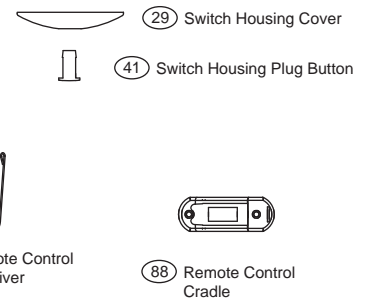

Missing / Broken Parts:
Call 1-888-830-1326

1. **Fan does not work:**
1. Reference the Trouble Shooting guide in your Instruction Manual.
  2. Call your Local Service Center.
  3. Call Technical Support at 901-248-2222.

For additional information on:
Hunter Products • Trouble Shooting
Dealer Location • Service Center Locator
Call 1-800-448-6837
www.hunterfan.com