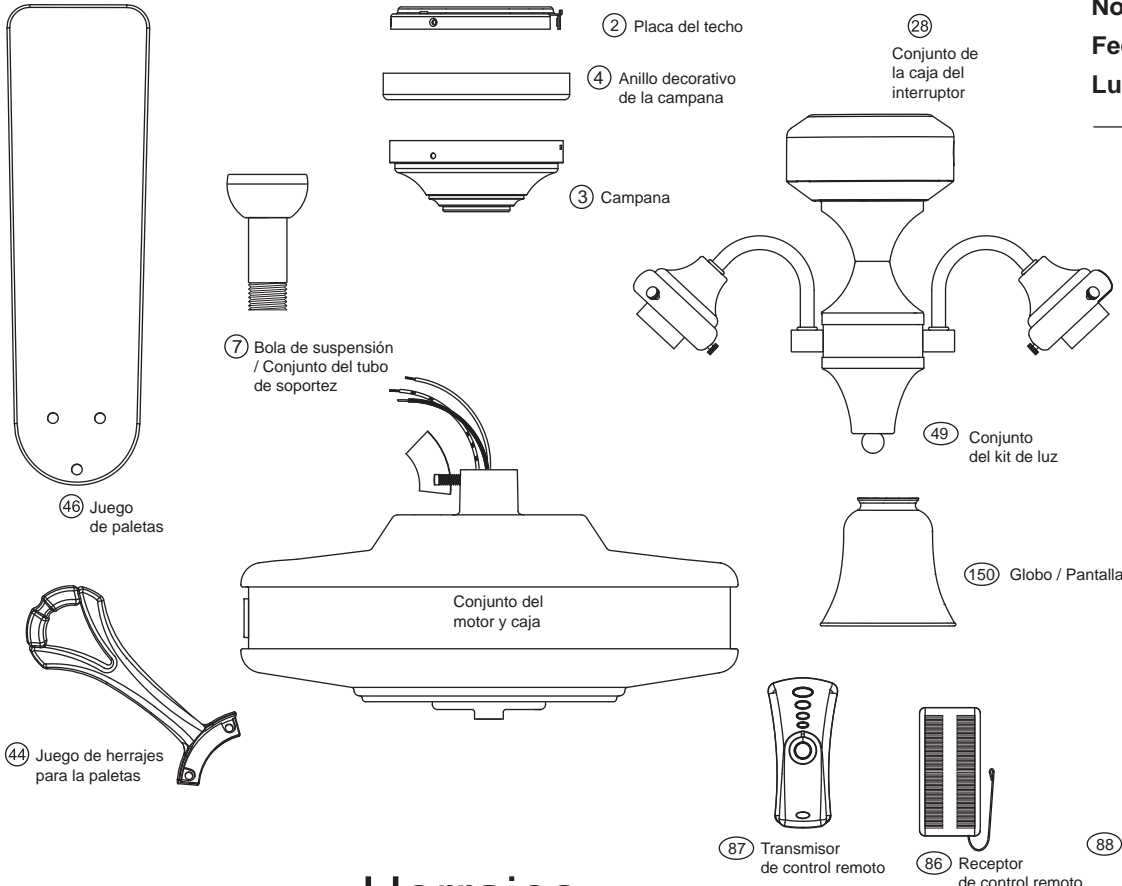

Piezas del ventilador (no dibujadas a escala)

Nombre del modelo _____
No. de catálogo _____
No. de serie _____
Fecha de compra _____
Lugar donde se compró _____

Si alguna pieza falta o está rota:
Llame al teléfono 1-888-830-1326

1. **Si el ventilador no funciona:**
1. Consulte la guía de localización de fallas en su manual de instrucciones.
  2. Llame a su centro local de servicio.
  3. Llame al teléfono 901-248-2222 para obtener asistencia técnica.

Para informaciones adicionales acerca de:
Productos Hunter • Localización de fallas
Localización de distribuidores
Localización de centros de servicio
Llame al teléfono 1-800-448-6837
www.hunterfan.com

Herrajes (dibujados a escala)