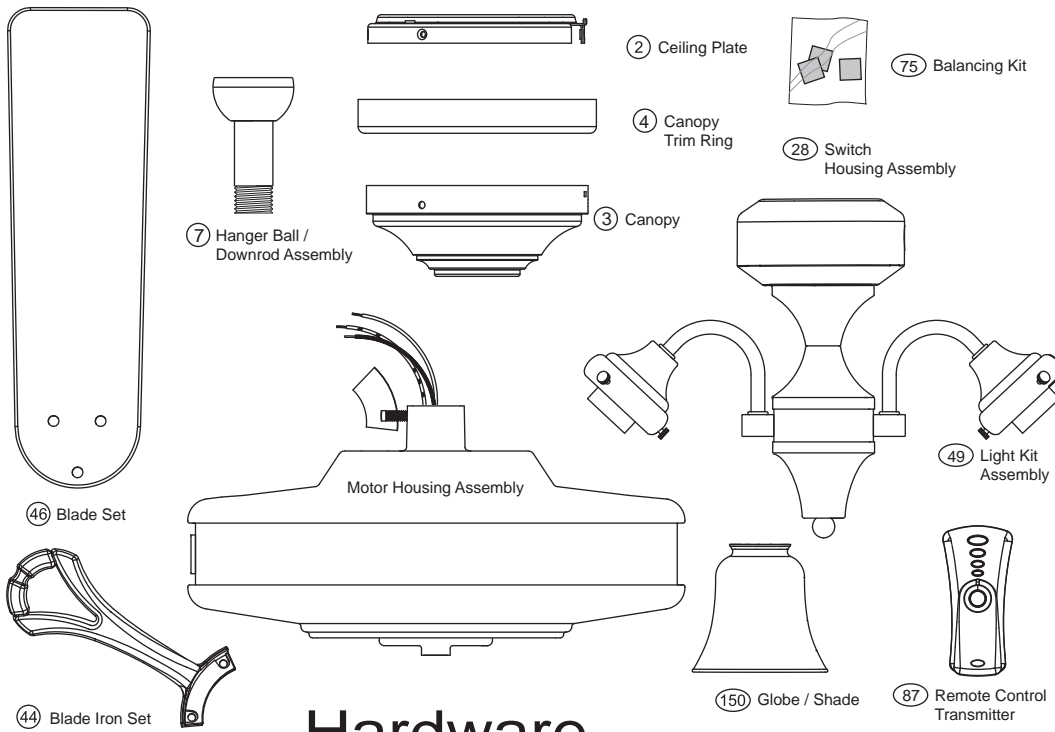

Fan Parts (Not Drawn to Scale)