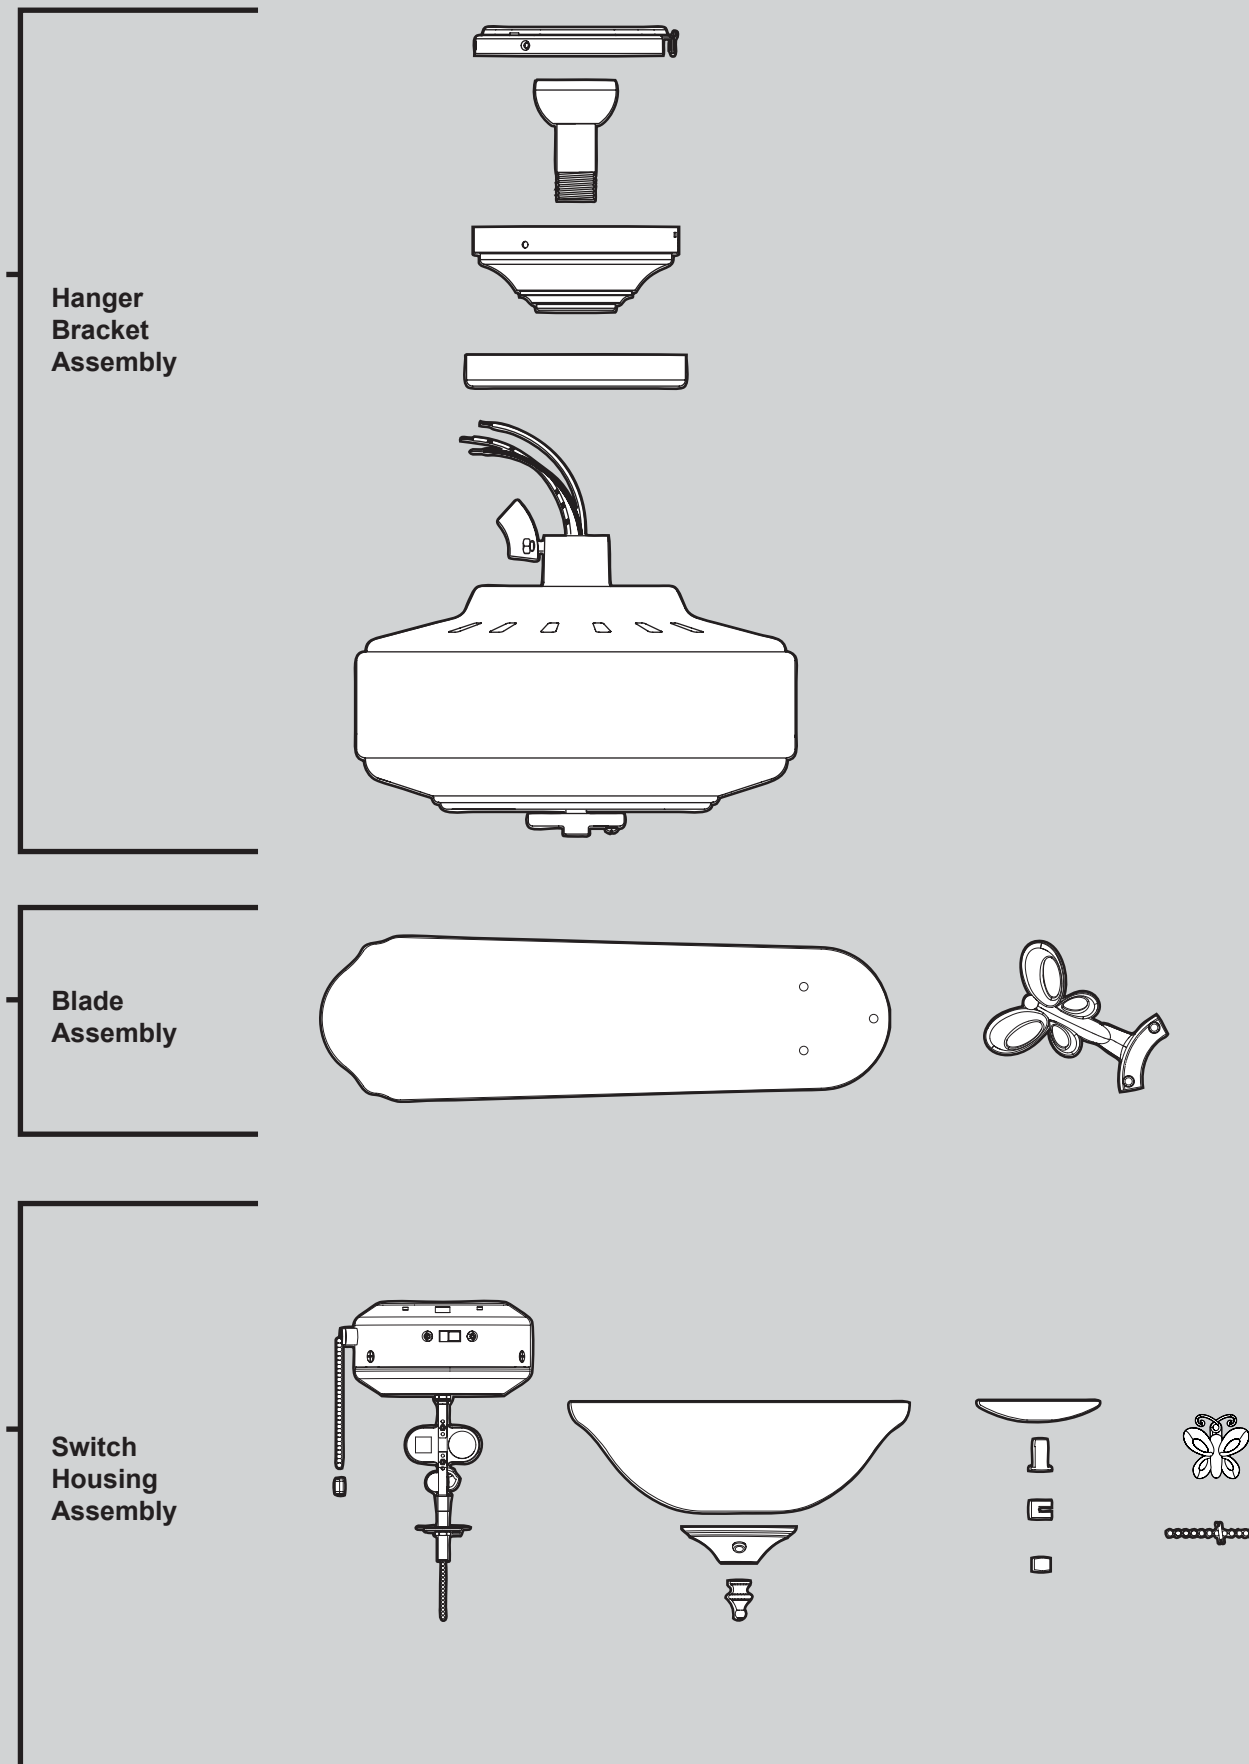

Hardware

(Drawn to Scale)

Fan Parts

(Not Drawn to Scale)

PARTS GUIDE

SINCE 1886

Using this Parts Guide, make sure all parts are included in the box.

If parts are missing, **DO NOT RETURN**

THIS ITEM TO THE STORE, call 888-830-1326 for assistance.

THIS PARTS GUIDE IS FOR REFERENCE ONLY.

REFER TO THE INSTALLATION MANUAL FOR FULL ASSEMBLY INSTRUCTIONS.

Parts List

Item Name	Model # 20415	
	Qty	Part #
Hanger Bracket Assembly		96759-03
Ceiling Plate		
Canopy		
Canopy Trim Ring		
Hanger Ball / Downrod Assembly		
Setscrew		
Low Profile Washer		
Canopy Screw		
Wood Screw		
Flat Washer		
Locking Screw		
Switch/Housing Assembly	1	93574-03
Switch Housing Cover	1	73853-01
Switch Housing Plug Button	1	73854-01
Blade Iron Set	1	96050-05
Blade Set	1	75885-90
Screw, Blade Iron Armature	11	63755-05
Light Kit Assembly	1	96942-02
Hardware Kit		97501-00-860
Blade Assembly Screw		
Screw, Machine, 6-32		
Wire Connector		
Screw, Switch Housing Assembly		
Balancing Kit	1	07570-01
Pull Chain	2	63756-14
Pendant	2	77450-01
Cap, Finial	1	64349-02
Finial	1	64771-01
Globe/Shade	1	88063-01

Materiales

(dibujados a escala)

x 1

Roseta de perfil bajo

x 2

3" Tornillo, de madera

x 4

Arandela, plana