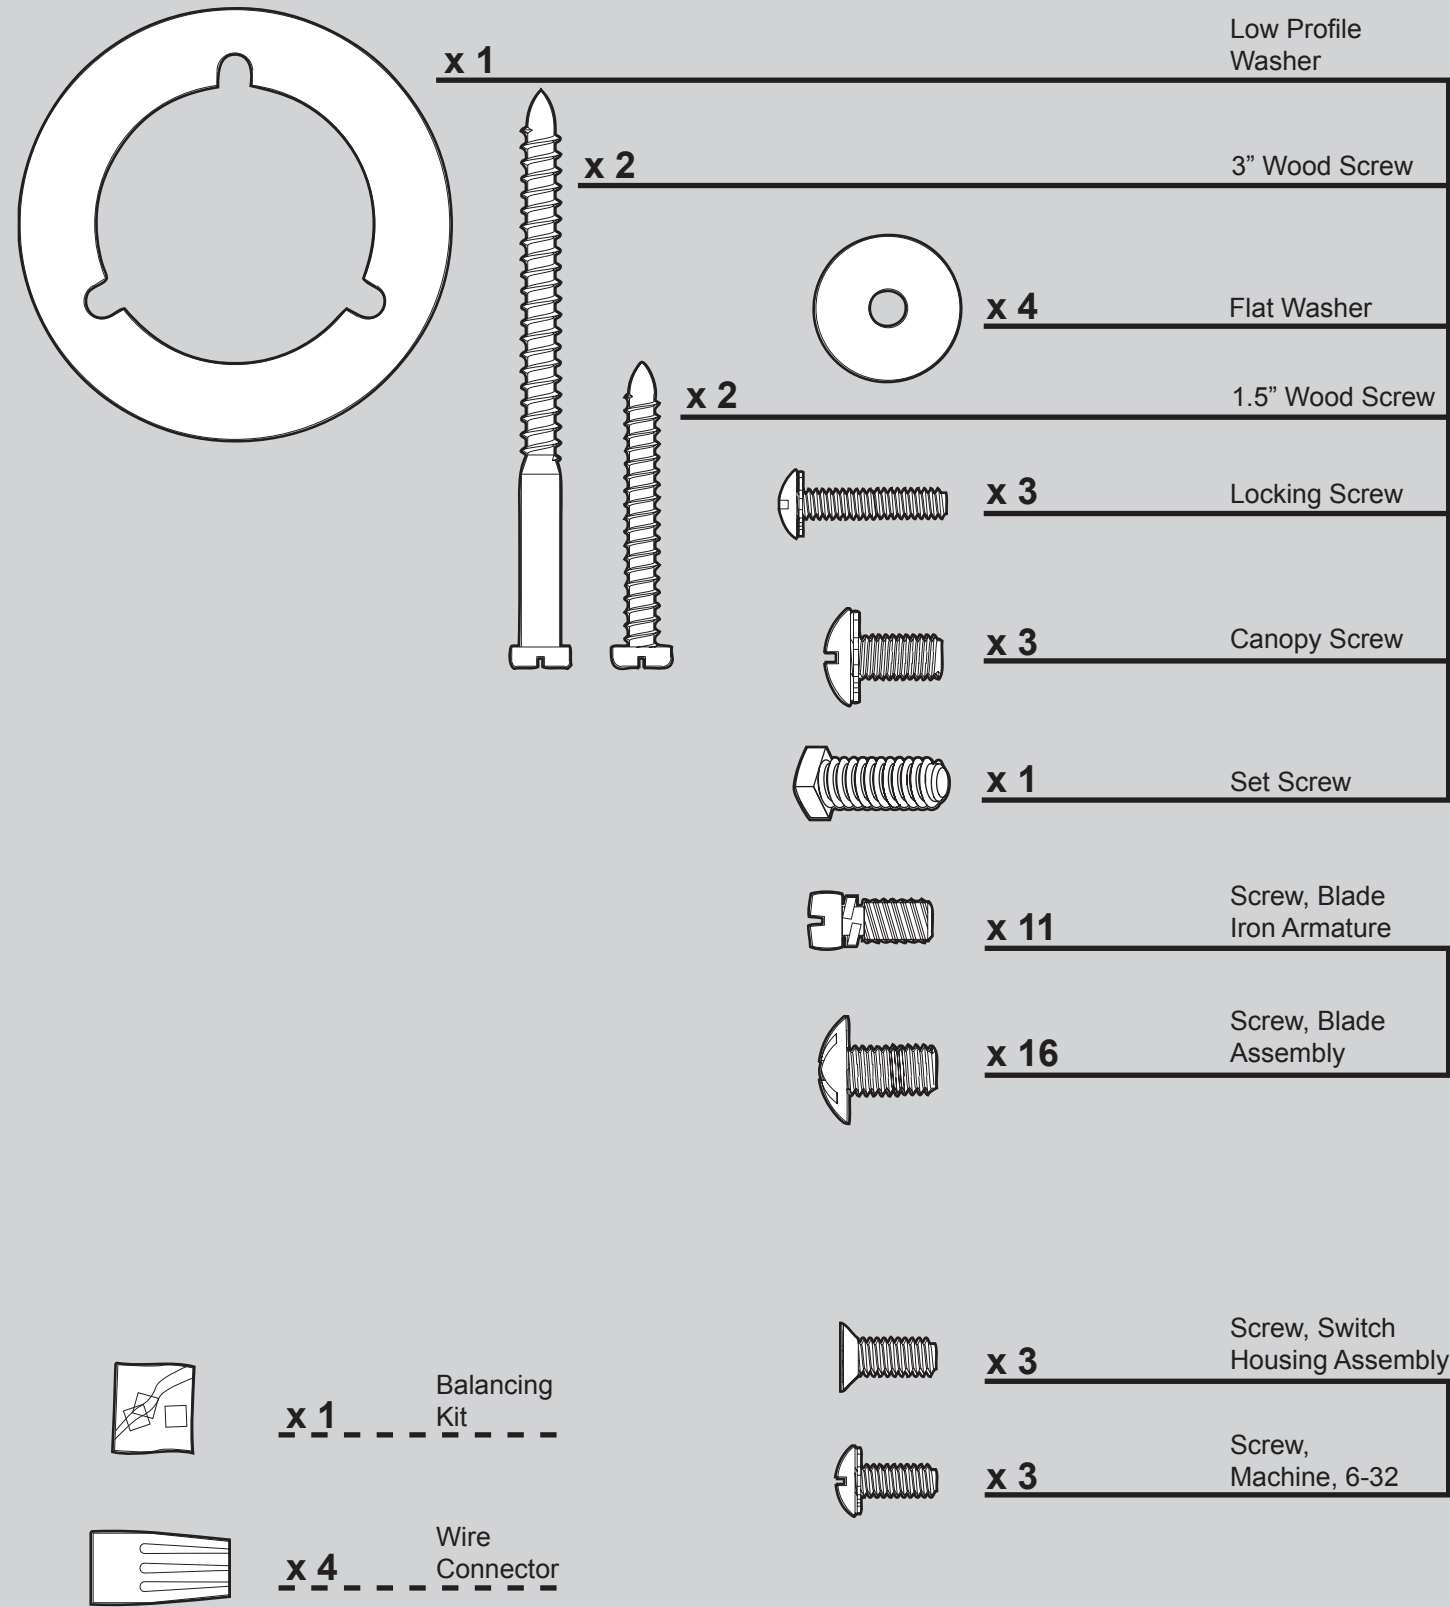

Hardware

(Drawn to Scale)