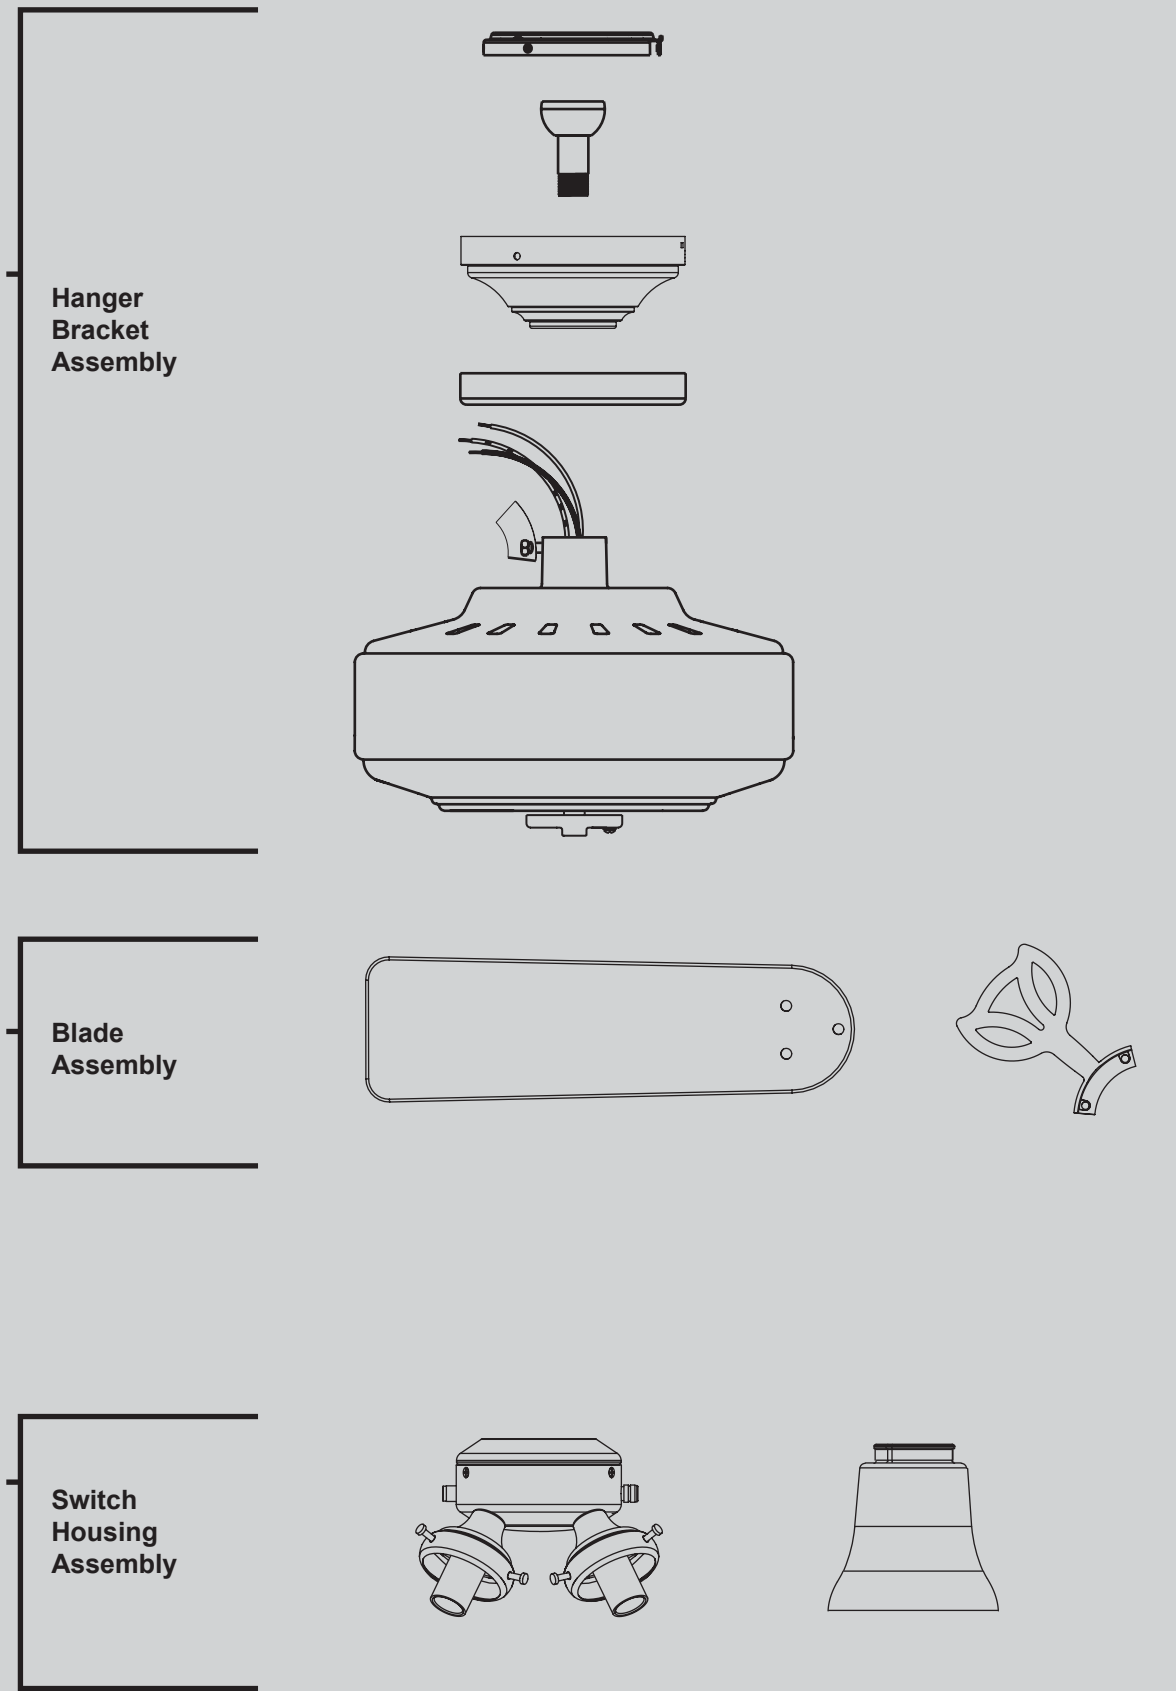

Hardware

(Drawn to Scale)

Fan Parts

(Not Drawn to Scale)

PARTS GUIDE

SINCE 1886

Using this Parts Guide, make sure all parts are included in the box. If parts are missing, DO NOT RETURN

THIS ITEM TO THE STORE, call 888-830-1326 for assistance.

THIS PARTS GUIDE IS FOR REFERENCE ONLY.

REFER TO THE INSTALLATION MANUAL FOR FULL ASSEMBLY INSTRUCTIONS.

Parts List	Model #	20433	20432
	Asm. Dwg. #	98087-01	98087-02
	Finish	Brushed Nickel	New Bronze
Item Name	Qty	Part #	Part #
* Hanging System Kit		96759-09	96759-30
Ceiling Plate			
Canopy			
Canopy Trim Ring			
Hanger Ball / Downrod Assembly			
Setscrew			
Low Profile Washer			
Canopy Screw			
Wood Screw			
Flat Washer			
Mounting Isolator			
* Locking Screw			
Switch/Housing Assembly	1	96947-09	96947-30
Blade Iron Set	1	92803-07	92803-07
Blade Set	1	76238-53	76238-54
Screw, Blade Iron Armature	11	63755-05	63755-05
Hardware Kit	1	98087-00-860	98087-01-860
Blade Grommet			
Blade Assembly Screw			
Screw, Machine, 6-32			
Wire Connector			
Screw, Switch Housing Assembly			
Balancing Kit	1	07570-03	07570-03
Cap, Switch Housing	1	73853-01	73853-01
Button Plug	1	73854-01	73854-01
Pull Chain	2	63756-05	63756-05
Globe/Shade	1	77770-03	77770-02