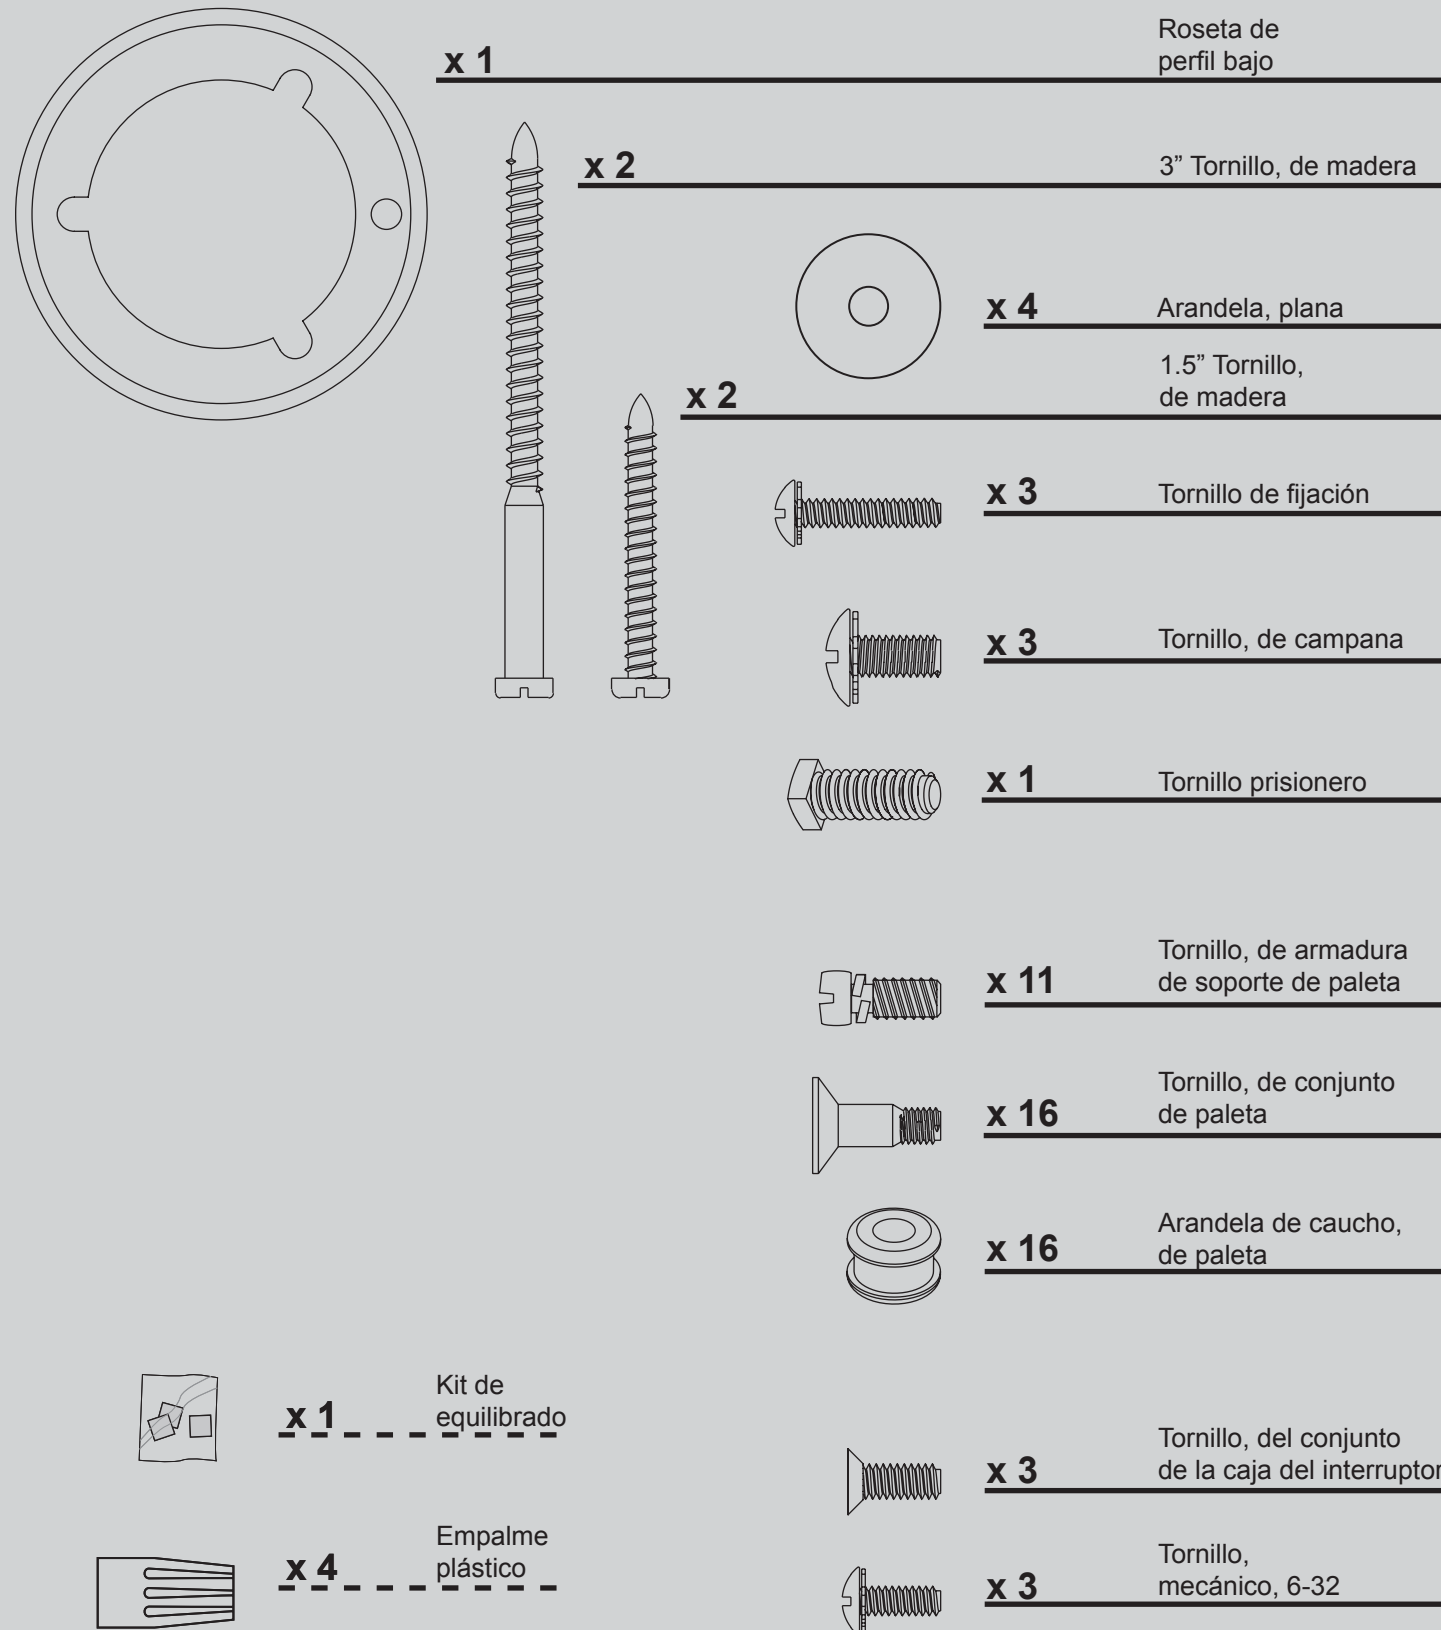

Materiales

(no dibujados a escala)