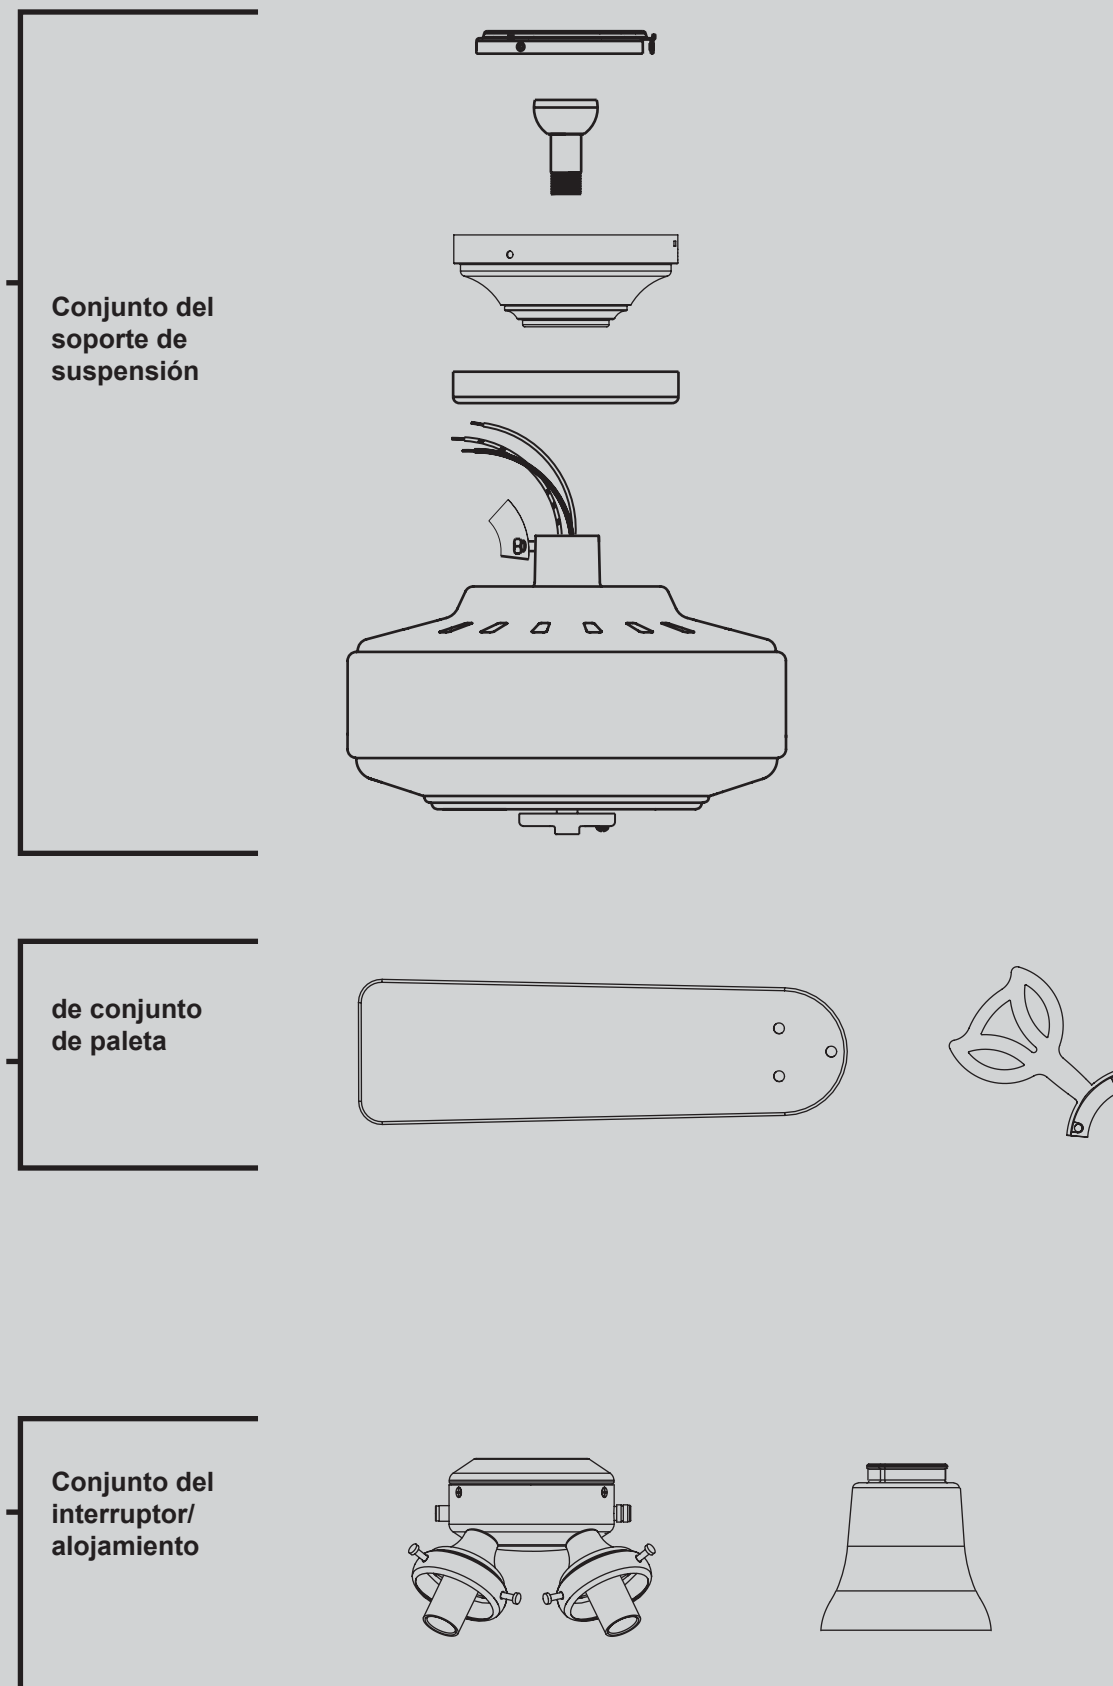

Piezas del ventilador

(no dibujadas a escala)