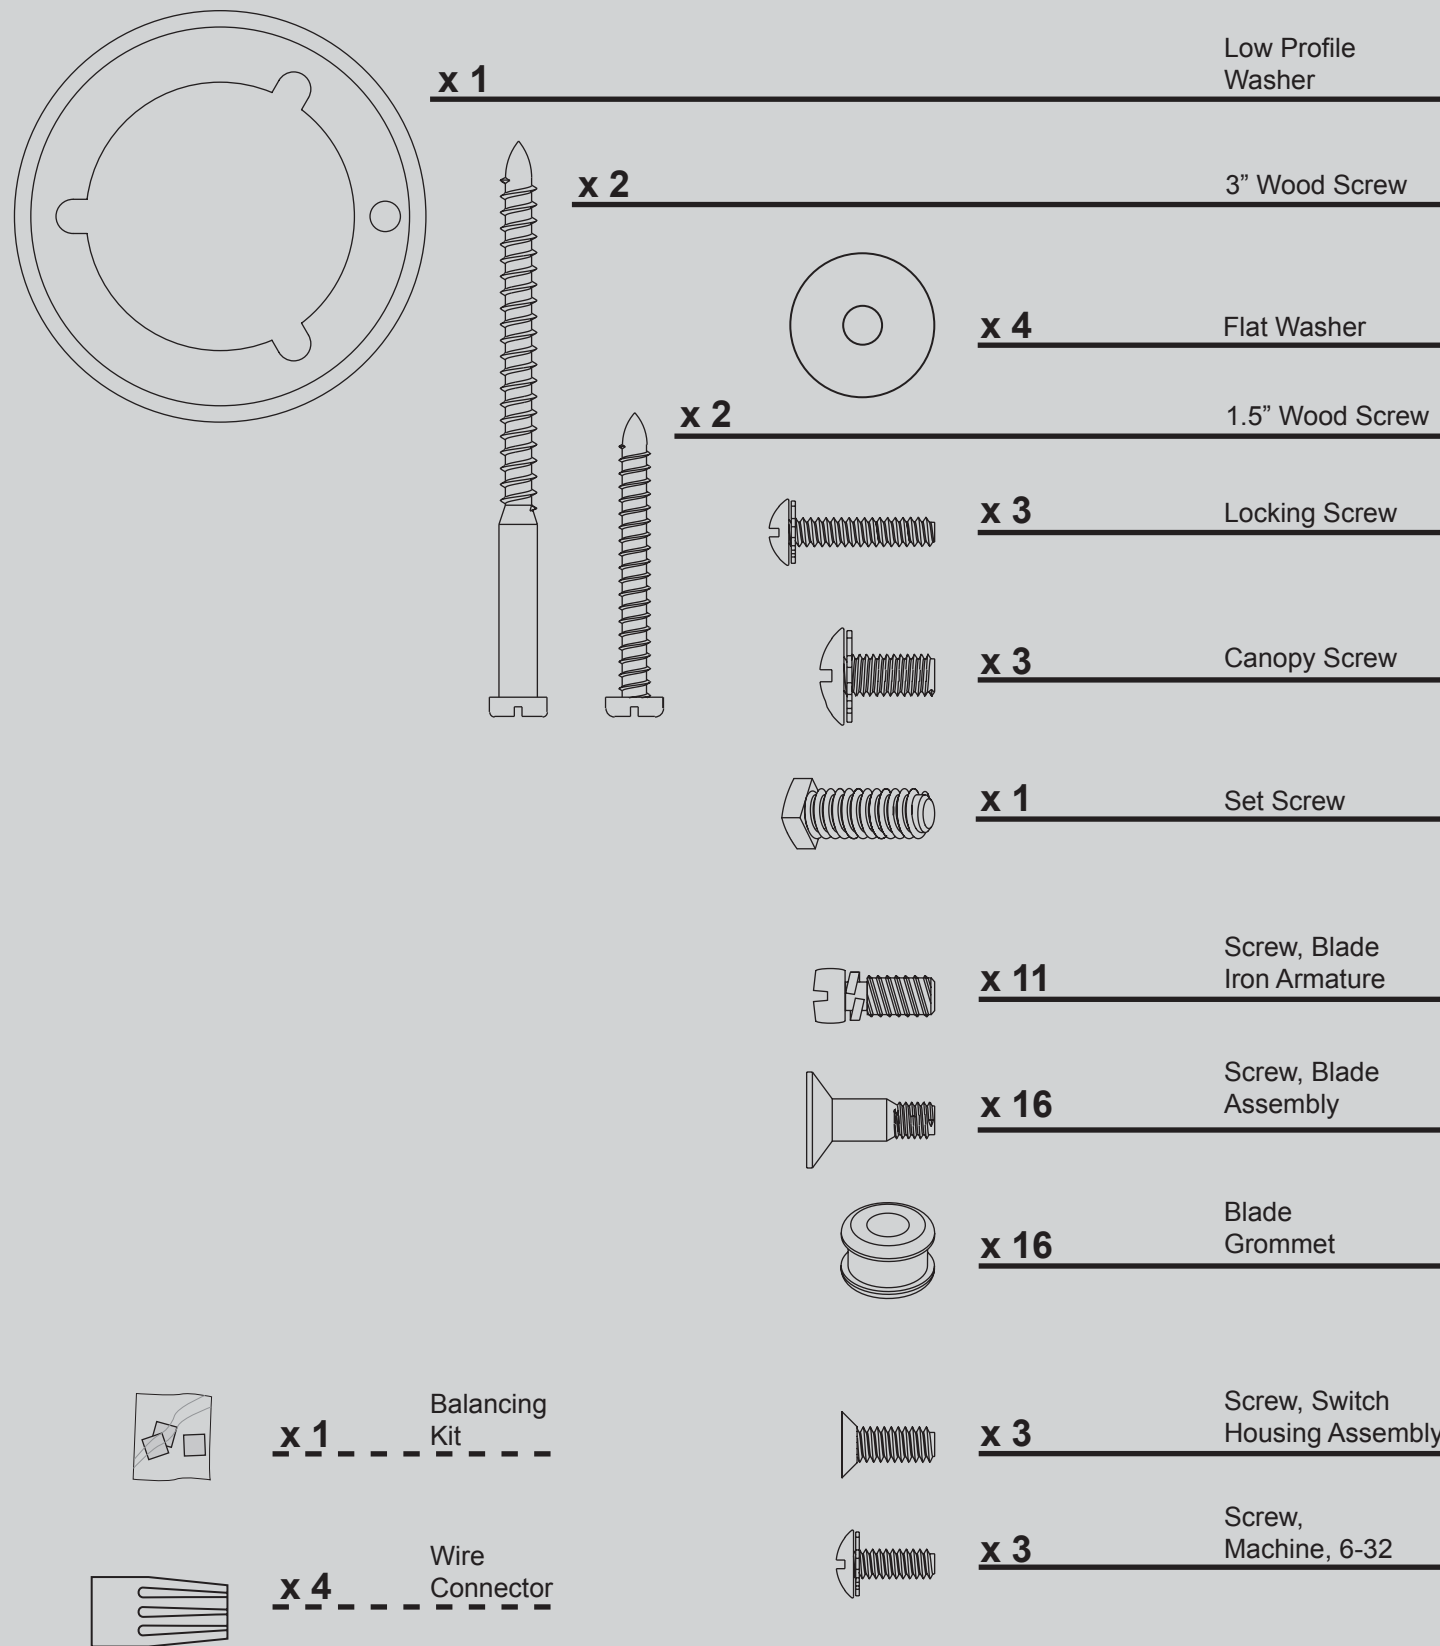

Hardware

(Drawn to Scale)