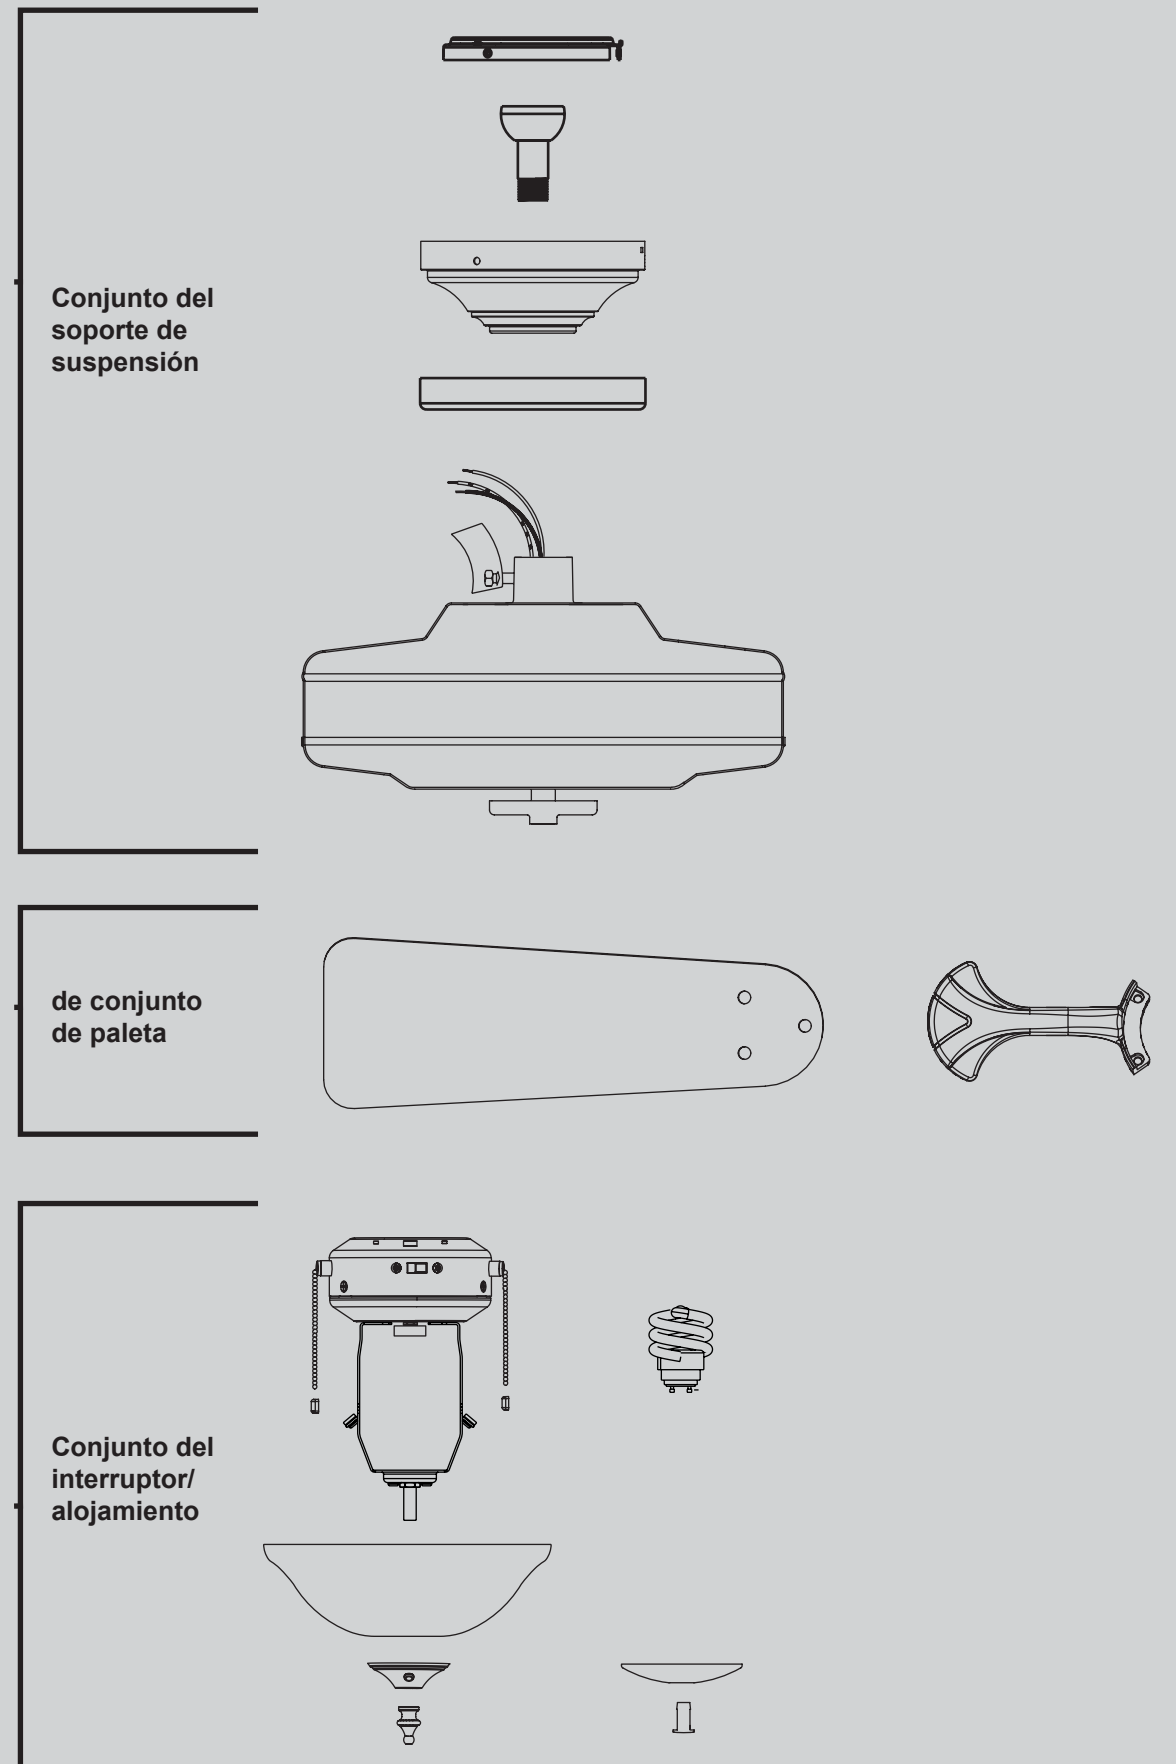

**REFER TO THE INSTALLATION MANUAL FOR FULL ASSEMBLY INSTRUCTIONS.**

Parts List		Model #	21433	21434	21435
		Asm. Dwg. #	97705-01	97705-02	97705-03
		Finish	Antique Pewter	New Bronze	French Vanilla
Item Name	Qty	Part #	Part #	Part #	Part #
* Hanging System Kit	1	96759-14	96759-30	96759-11	
Ceiling Plate					
Canopy					
Canopy Trim Ring					
Hanger Ball / Downrod Assembly					
Low Profile Washer					
Canopy Screw					
Wood Screw					
Flat Washer					
Locking Screw					
Switch/Housing Assembly	1	93504-14	93504-30	93504-11	
Switch Housing Cover	1	73853-01	73853-01	73853-01	
Switch Housing Plug Button	1	73854-01	73854-01	73854-01	
Blade Iron Set	1	93451-05	93451-05	93451-05	
Blade Set	1	75539-64	75539-81	75539-81	
Screw, Blade Iron Armature	11	63755-05	63755-05	63755-05	
Hardware Kit	1	97705-00-860	97705-00-861	97705-00-862	
Blade Grommet					
Blade Assembly Screw					
Screw, Machine, 6-32					
Wire Connector					
Screw, Switch Housing Assembly					
Pull Chain	2	63856-13	63856-13	63856-13	
Globe Fitter	1	87697-01	87697-04	87697-03	
Bottom Cap	1	64349-01	64349-01	64349-01	
Finial	1	64350-01	64350-01	64350-01	
Globe/Shade	1	84602-09	84602-10	84743-01	
Light bulb / Bulb	1	65795-01	65795-01	65795-01	

## Materiales

(no dibujados a escala)

## Piezas del ventilador

(no dibujadas a escala)