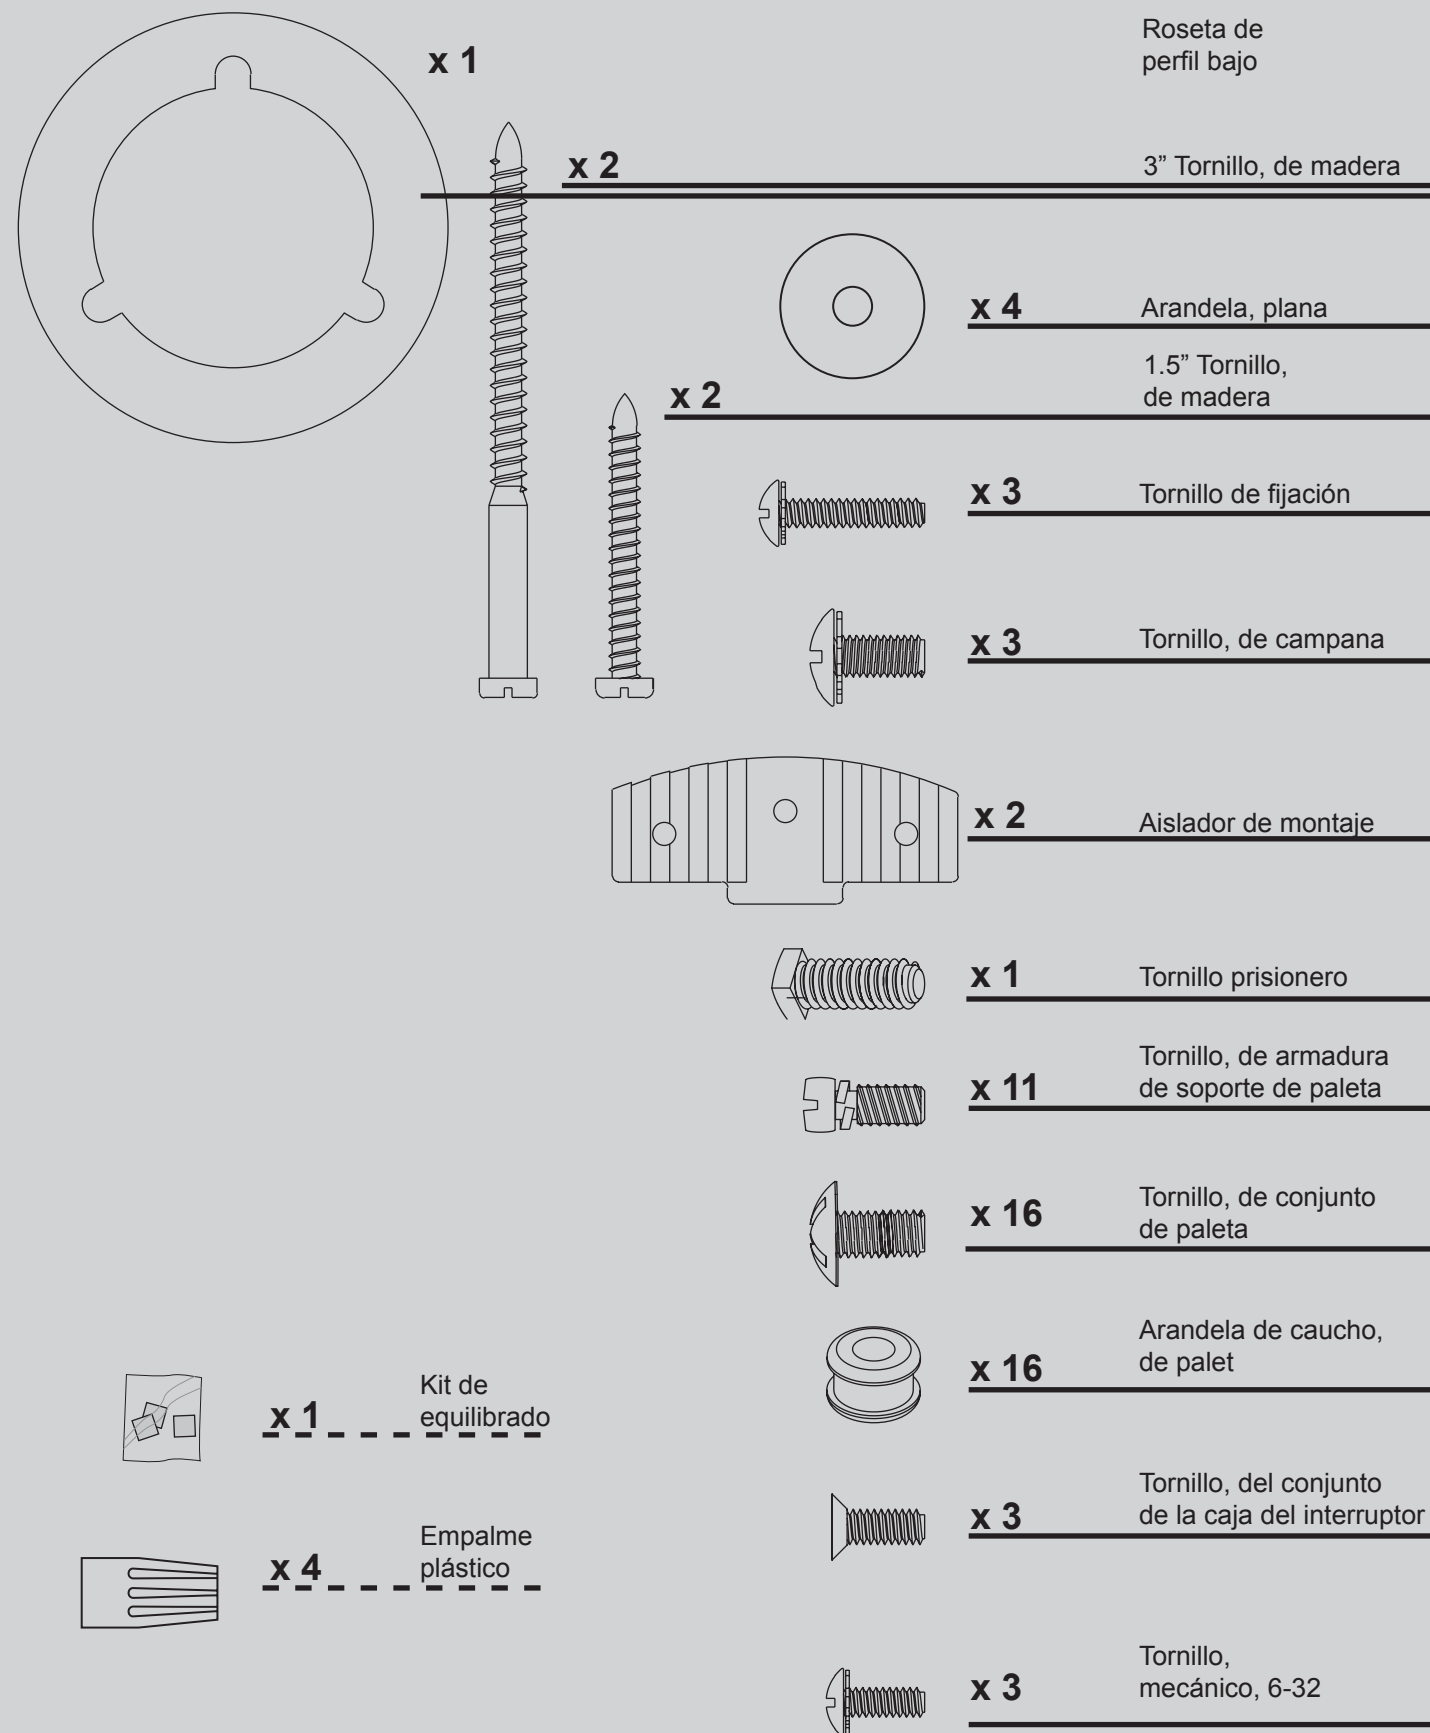

**REFER TO THE INSTALLATION MANUAL FOR FULL ASSEMBLY INSTRUCTIONS.**

Parts List		Model #	21433	21434	21435
		Asm. Dwg. #	97705-01	97705-02	97705-03
		Finish	Antique Pewter	New Bronze	French Vanilla
Item Name	Qty	Part #	Part #	Part #	Part #
* Hanging System Kit	1	96759-14	96759-30	96759-11	
Ceiling Plate					
Canopy					
Canopy Trim Ring					
Hanger Ball / Downrod Assembly					
Low Profile Washer					
Canopy Screw					
Wood Screw					
Flat Washer					
Locking Screw					
Switch/Housing Assembly	1	93504-14	93504-30	93504-11	
Switch Housing Cover	1	73853-01	73853-01	73853-01	
Switch Housing Plug Button	1	73854-01	73854-01	73854-01	
Blade Iron Set	1	93451-05	93451-05	93451-05	
Blade Set	1	75539-64	75539-81	75539-81	
Screw, Blade Iron Armature	11	63755-05	63755-05	63755-05	
Hardware Kit	1	97705-00-860	97705-00-861	97705-00-862	
Blade Grommet					
Blade Assembly Screw					
Screw, Machine, 6-32					
Wire Connector					
Screw, Switch Housing Assembly					
Pull Chain	2	63856-13	63856-13	63856-13	
Globe Fitter	1	87697-01	87697-04	87697-03	
Bottom Cap	1	64349-01	64349-01	64349-01	
Finial	1	64350-01	64350-01	64350-01	
Globe/Shade	1	84602-09	84602-10	84743-01	
Light bulb / Bulb	1	65795-01	65795-01	65795-01	

## Materiales

(no dibujados a escala)