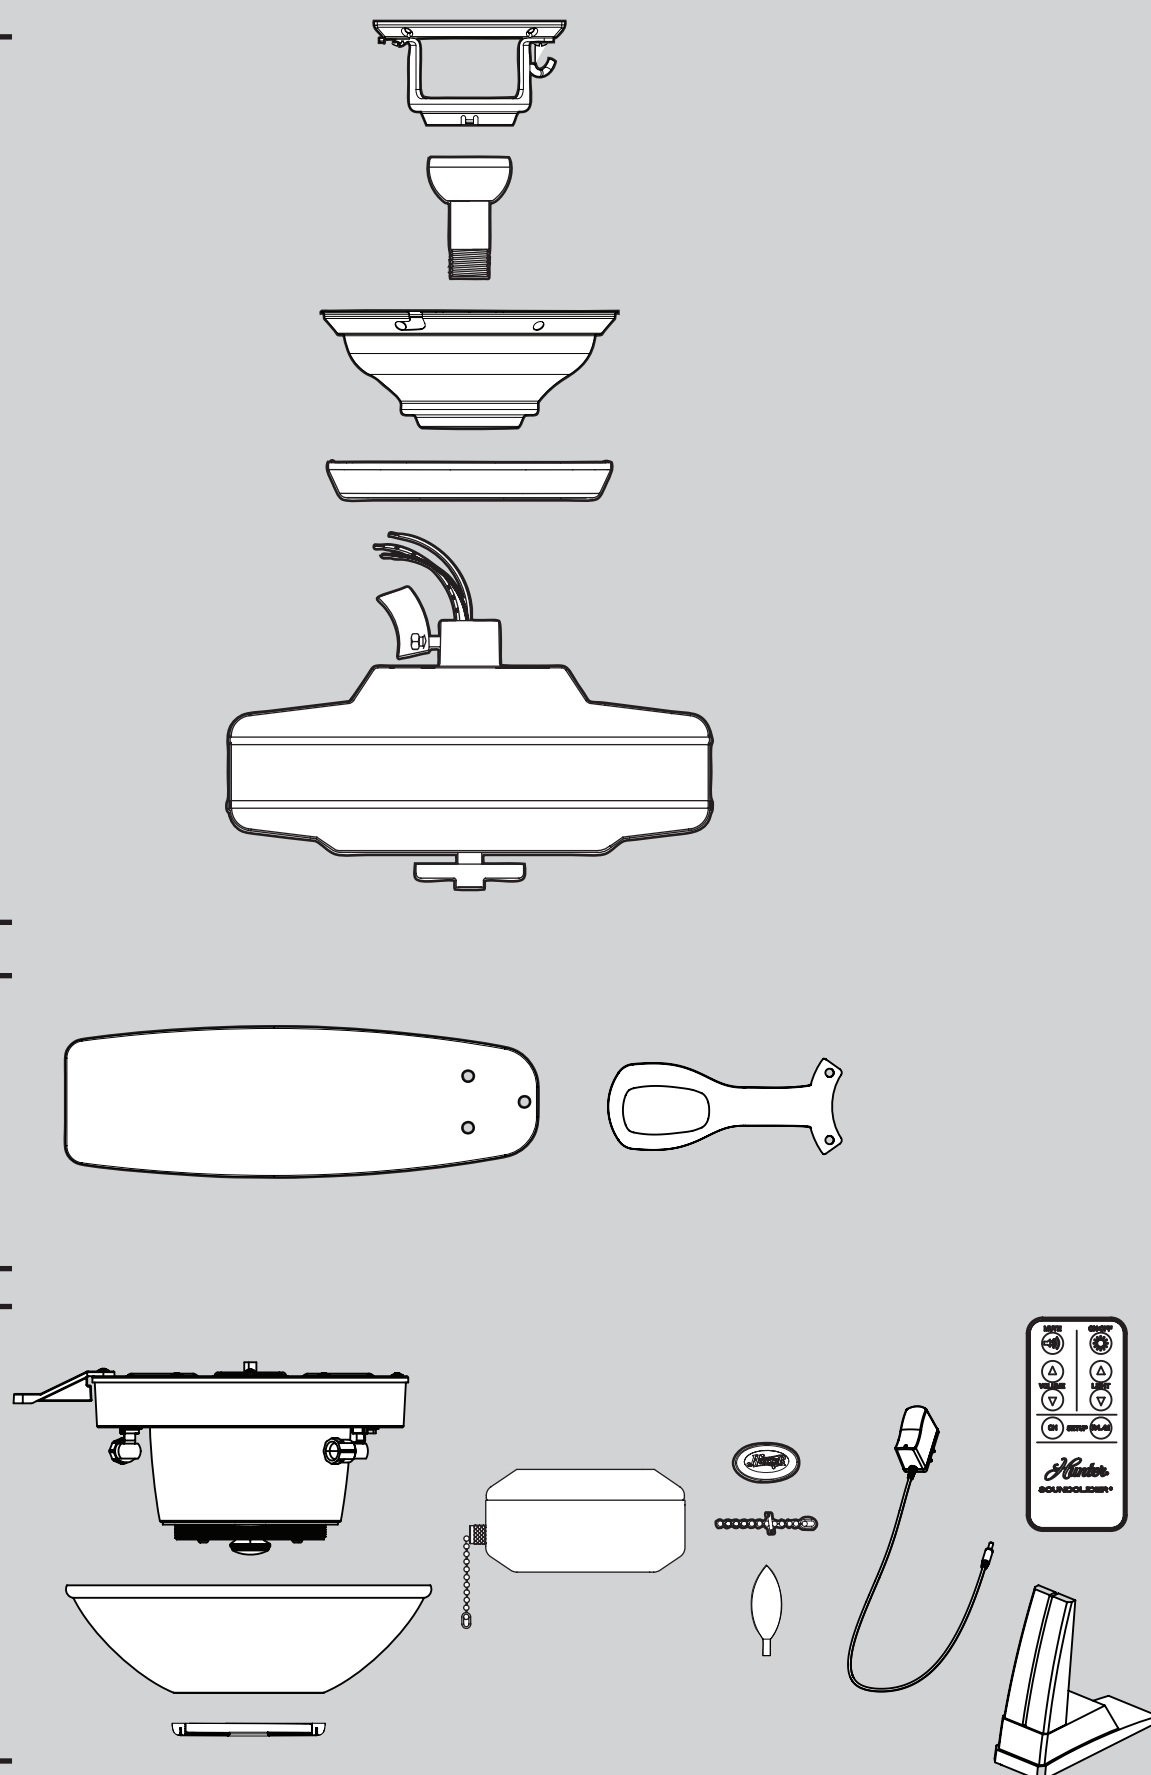

Fan Parts

(Not Drawn to Scale)

- **x 1** Low Profile Washer
- **x 2** 3" Wood Screw
- **x 4** Flat Washer
- **x 2** 1.5" Wood Screw
- **x 3** Screw, Low Profile
- **x 4** Canopy Screw
- **x 1** Setscrew
- **x 4** Mounting Isolator
- **x 11** Screw, Blade Iron Armature
- **x 16** Screw, Blade Assembly
- **x 16** Blade Grommet
- **x 3** Screw, Switch Housing Assembly
- **x 3** Screw, Machine, 6-32

Hanger Bracket Assembly

Blade Assembly

Light/ Speaker Assembly