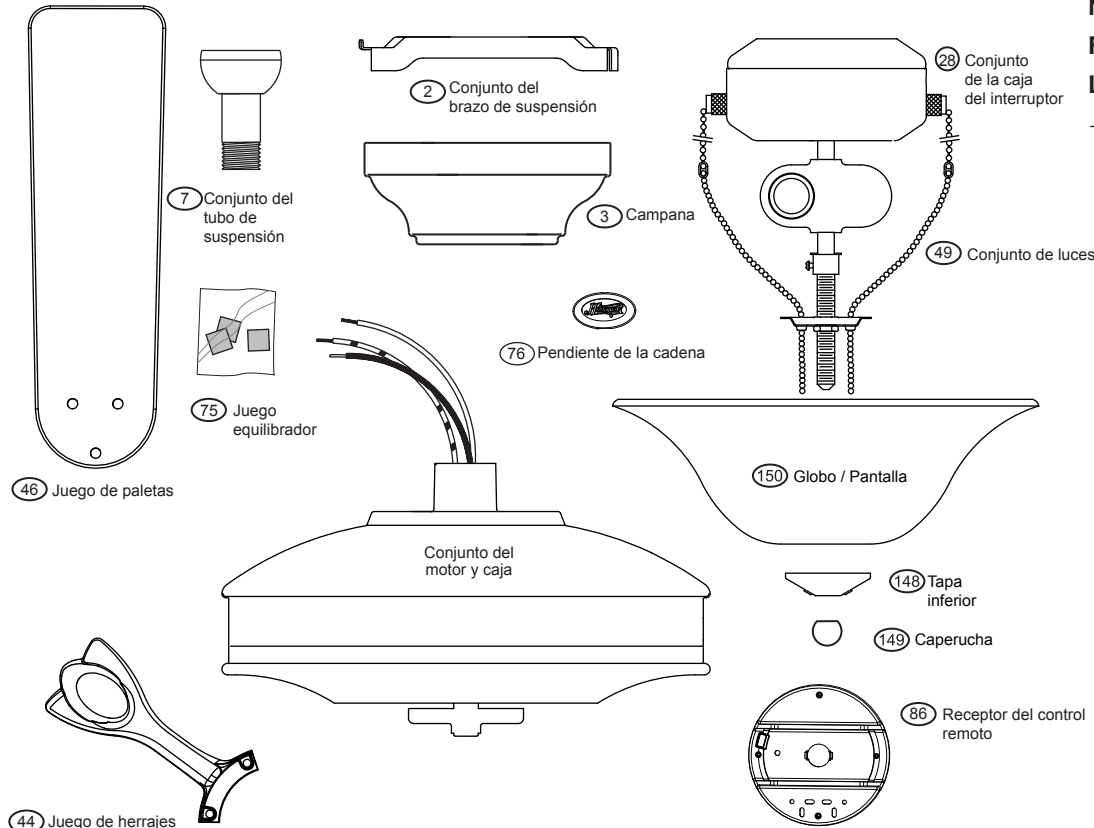

GUÍA DE PIEZAS

Use la Guía de Piezas de abajo para verificar que todas las piezas estn incluidas en la caja.

Si alguna pieza falta o est daada, llame al telefono 1-888-830-1326.

POR FAVOR NO DEVUELVA ESTE PRODUCTO A LA TIENDA DONDE LO COMPR.

Antes de instalar su ventilador, anote la informacin siguiente para sus archivos y asistencia con la garanta.

Piezas del ventilador (no dibujadas a escala)

Nombre del modelo _____

No. de catlogo _____

No. de serie _____

Fecha de compra _____

Lugar donde se compr _____

Si alguna pieza falta o est rota:
Llame al telefono 1-888-830-1326

1. **Si el ventilador no funciona:**
1. Consulte la gua de localizacin de fallas en su manual de instrucciones.
  2. Llame a su centro local de servicio.
  3. Llame al telefono 901-248-2222 para obtener asistencia tcnica.

Para informaciones adicionales acerca de:
Productos Hunter • Localizacin de fallas
Localizacin de distribuidores
Localizacin de centros de servicio
Llame al telefono 1-800-448-6837
www.hunterfan.com

Herrajes (dibujados a escala)