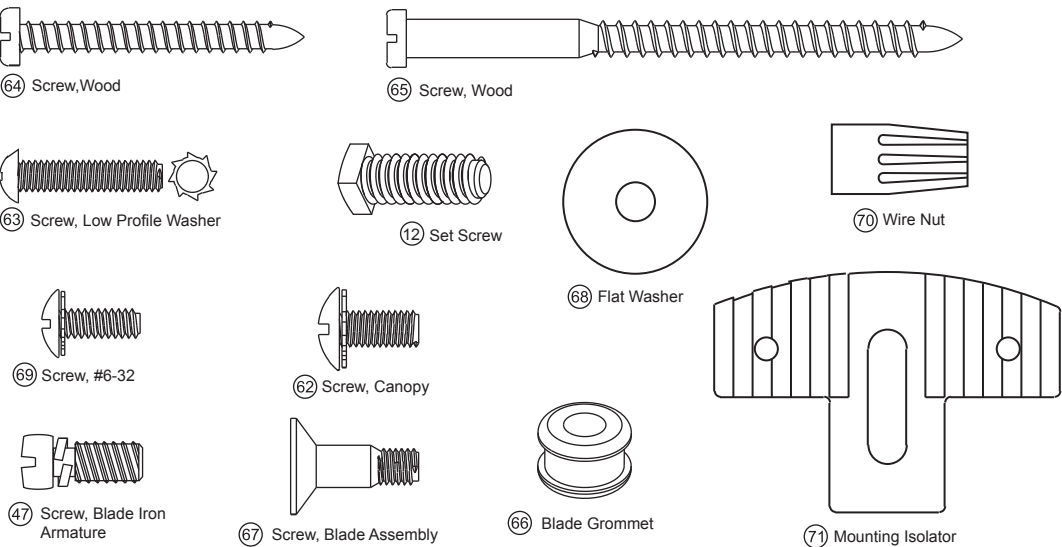

For additional information on:
 Hunter Products • Trouble Shooting
 Dealer Location • Service Center Locator
 Call 1-800-448-6837
www.hunterfan.com

Hardware (Drawn to Scale)

Parts List

		Model #	22437
		Asm. Dwg. #	94311-01-214
		Finish	Brushed Nickel
Item #	Item Name	Qty	Part #
1	Canopy Assembly		
2	* Hanger Bracket Assembly	1	74090-02-232
3	* Canopy	1	92697-01-214
7	* Hanger Ball / Downrod Assembly	1	74229-24-214
12	Set Screw	2	03009-01-247
28	Switch/Housing Assembly	1	93504-09-214
44	Blade Iron Set	1	93451-05-214
46	Blade Set	1	75006-07-000
47	Screw, Blade Iron Armature	11	63755-05-133
49	Light Kit Assembly	1	84879-02-214
76	Pull Chain Pendant	2	74393-02-000
86	Remote Control Receiver	1	85068-02-000
87	Remote Control Transmitter	1	85095-02-000
148	Bottom Cap	1	63987-02-214
149	Finial	1	07613-01-214
150	Glass Globe/Shade	1	84886-01-000
60	* Hardware Kit	1	94311-00-850
61	Washer, Installers Choice	1	73788-01-232
62	Screw, Canopy	3	74510-04-214
63	Screw, Low Profile Washer	3	74508-06-232
64	Screw, Wood	2	06512-01-232
65	Screw, Wood	2	03144-03-232
66	Blade Grommet	16	05989-01-000
67	Screw, Blade Assembly	16	63730-06-133
68	Washer, Flat	4	06301-01-232
69	Screw, 6-32	3	74506-36-232
70	Wire Nut	4	05172-01-000
71	Mounting Isolator	2	74135-01-000
75	* Balancing Kit	1	07570-01-000