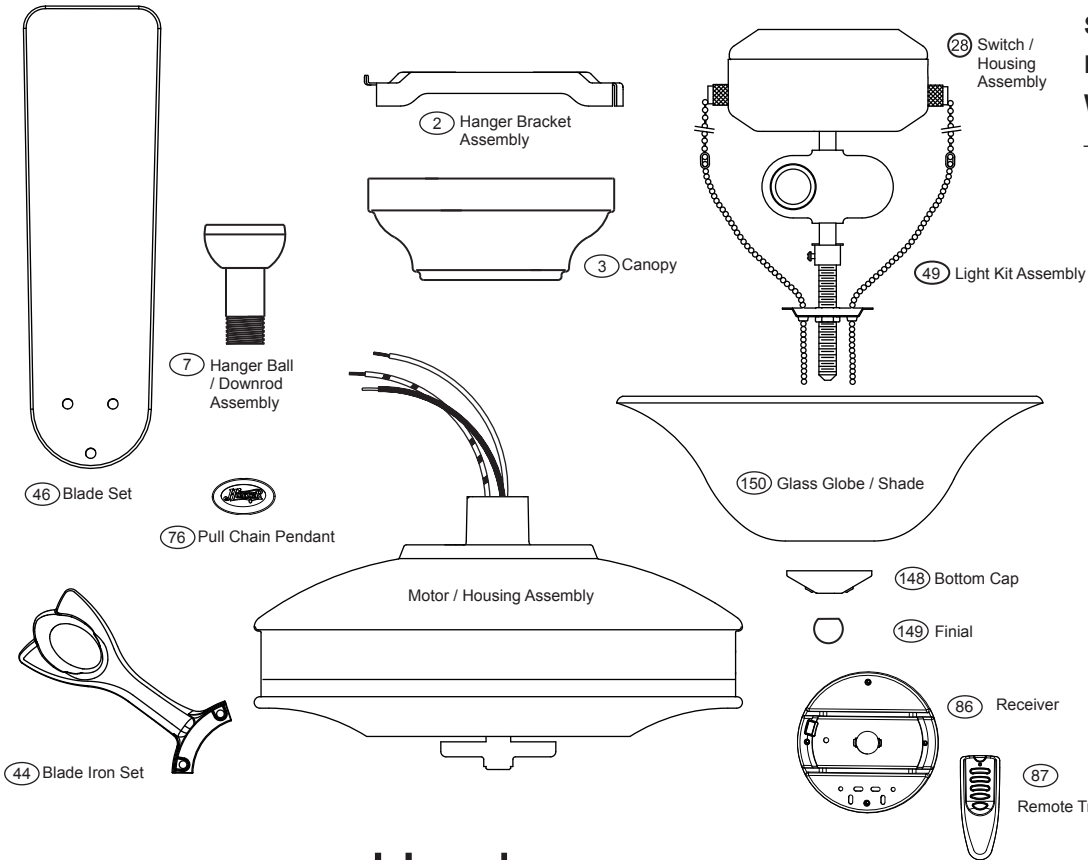

PARTS GUIDE

Using the Parts Guide below, check to make sure all parts are included in the box.
If parts are missing or damaged call 1-888-830-1326.
PLEASE DO NOT RETURN THIS PRODUCT TO THE STORE.

Before installing your fan, record the following information for your records and warranty assistance.

Fan Parts (Not Drawn to Scale)

Model Name _____
Catalog No. _____
Serial No. _____
Date Purchased _____
Where Purchased _____

Missing / Broken Parts:
Call 1-888-830-1326

1. **Fan does not work:**
1. Reference the Trouble Shooting guide in your Instruction Manual.
  2. Call your Local Service Center.
  3. Call Technical Support at 901-248-2222.

For additional information on:
Hunter Products • Trouble Shooting
Dealer Location • Service Center Locator
Call 1-800-448-6837
www.hunterfan.com

Hardware (Drawn to Scale)