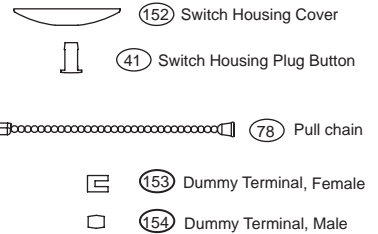

Fan does not work:

1. Reference the Trouble Shooting guide in your Instruction Manual.
2. Call your Local Service Center.
3. Call Technical Support at 901-248-2222.

For additional information on:
Hunter Products • Trouble Shooting
Dealer Location • Service Center Locator
Call 1-800-448-6837
www.hunterfan.com