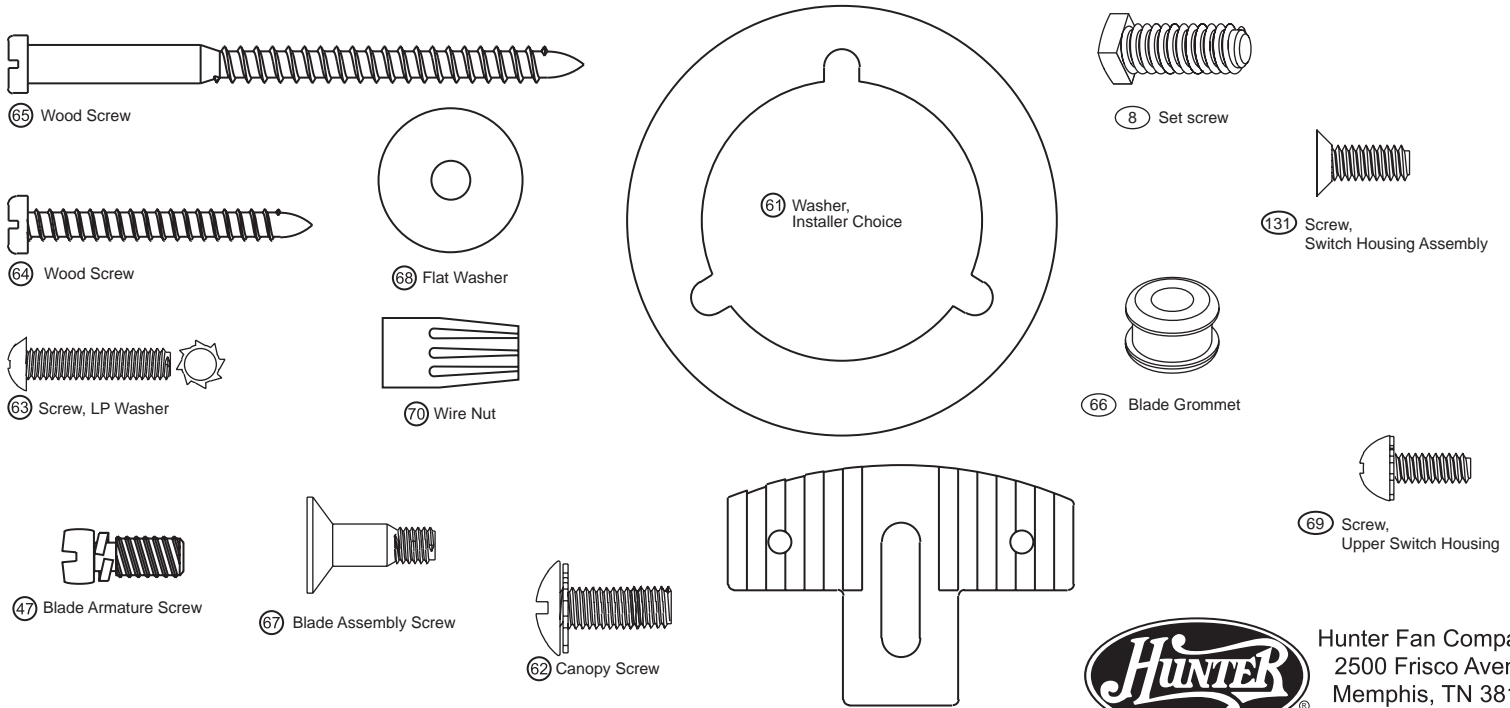

Hardware (Drawn to Scale)

Hunter Fan Company
2500 Frisco Avenue
Memphis, TN 38114
www.hunterfan.com