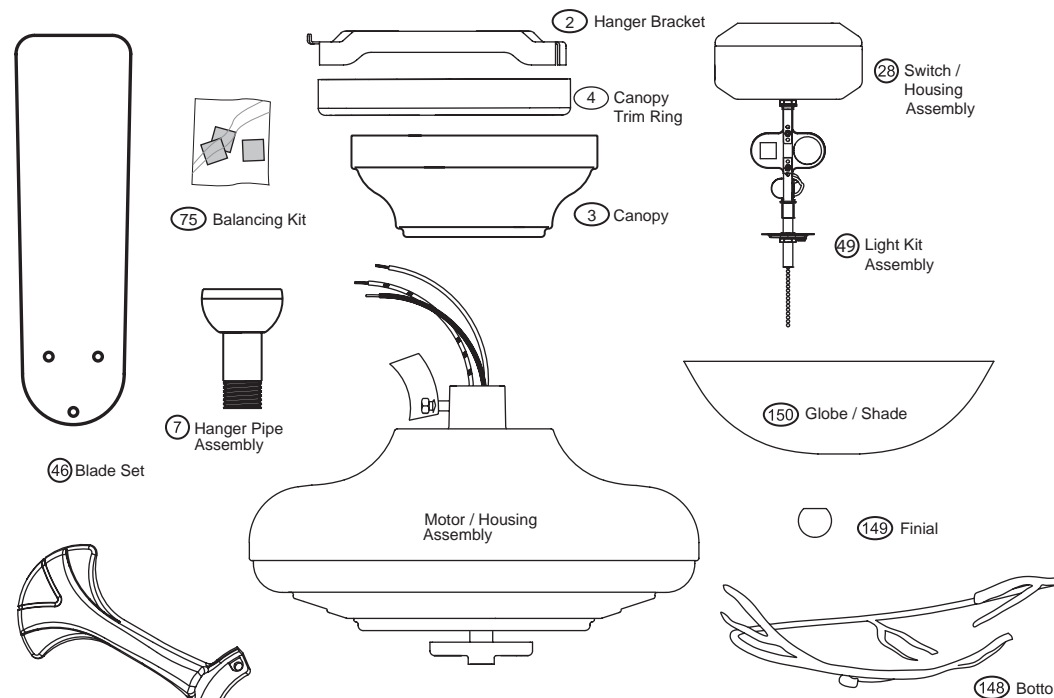

PARTS GUIDE

Using the Parts Guide below, check to make sure all parts are included in the box.
If parts are missing or damaged call 1-888-830-1326.
PLEASE DO NOT RETURN THIS PRODUCT TO THE STORE.

Before installing your fan, record the following information for your records and warranty assistance.

Fan Parts (Not Drawn to Scale)

Model Name _____
Catalog No. _____
Serial No. _____
Date Purchased _____
Where Purchased _____

Missing / Broken Parts:
Call 1-888-830-1326

Fan does not work:

1. Reference the Trouble Shooting guide in your Instruction Manual.
2. Call your Local Service Center.
3. Call Technical Support at 901-248-2222.

For additional information on:
Hunter Products • Trouble Shooting
Dealer Location • Service Center Locator
Call 1-800-448-6837
www.hunterfan.com

Hardware (Drawn to Scale)

Hunter Fan Company
2500 Frisco Avenue
Memphis, TN 38114
www.hunterfan.com