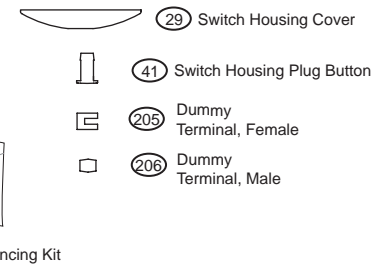

Item #	Item Name	Qty	Model #	23262	23264	23263
			Asm. Dwg. #	97349-01	97349-02	97349-03
			Finish	Brushed Nickel	White	Provencal Gold
			Part #	Part #	Part #	
	Hanging System Kit	1		96759-09-000	96759-03-000	96759-26-000
2	Ceiling Plate	1		-----	-----	-----
3	Canopy	1		-----	-----	-----
4	Canopy Trim Ring	1		-----	-----	-----
7	Hanger Ball / Downrod Assembly	1		-----	-----	-----
27	Low Profile Washer	1		-----	-----	-----
62	Canopy Screw	3		-----	-----	-----
64	Wood Screw	2		-----	-----	-----
65	Wood Screw	2		-----	-----	-----
68	Flat Washer	4		-----	-----	-----
100	Locking Screw	3		-----	-----	-----
28	Switch/Housing Assembly	1		93574-09-000	93574-03-000	93574-26-000
44	Blade Iron Set	1		92804-09-214	92804-09-132	92804-09-298
46	Blade Set	1		75539-35-000	75539-34-000	75539-36-000
47	Screw, Blade Iron Armature	10		63755-05-133	63755-05-133	63755-05-247
49	Light Kit Assembly	1		96940-01-000	96940-01-000	96940-01-000
150	Glass Globe/Shade	1		84602-02-000	84602-01-000	84602-01-000
	Hardware Kit	1		93886-00-850	93886-00-851	93886-00-852
66	Grommet, Blade	16		05989-01-000	05989-02-000	05989-01-000
67	Screw, Blade Assembly	16		63730-07-133	63730-07-133	63730-07-247
69	Screw, 6-32	3		74506-36-232	74506-36-232	74506-36-232
70	Wire Nut	4		05172-01-000	05172-01-000	05172-01-000
131	Screw, Switch Housing Assembly	3		64555-01-133	64555-01-133	64555-01-247
29	Switch Housing Cover	1		73853-01-214	73853-01-132	73853-01-298
41	Switch Housing Plug Button	1		73854-01-214	73854-01-132	73854-01-298
75	Balancing Kit	1		07570-01-000	07570-01-000	07570-01-000
148	Bottom Cap	1		64349-02-214	64349-02-132	64349-02-298
149	Finial	1		64350-02-214	64350-02-132	64350-02-298
205	Dummy Terminal, female	1		08200-01-000	08200-01-000	08200-01-000
206	Dummy Terminal, male	1		08198-01-000	08198-01-000	08198-01-000