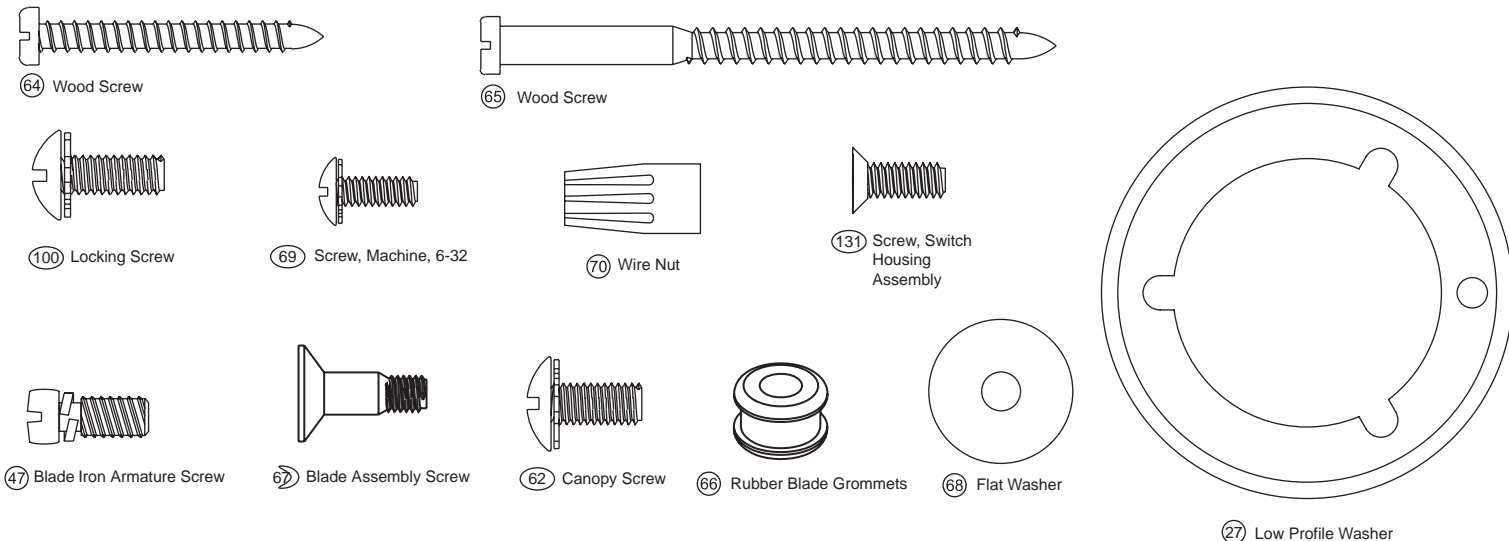

Hunter Fan Company
2500 Frisco Avenue
Memphis, TN 38114
www.hunterfan.com

98000-01-683
11/20/06