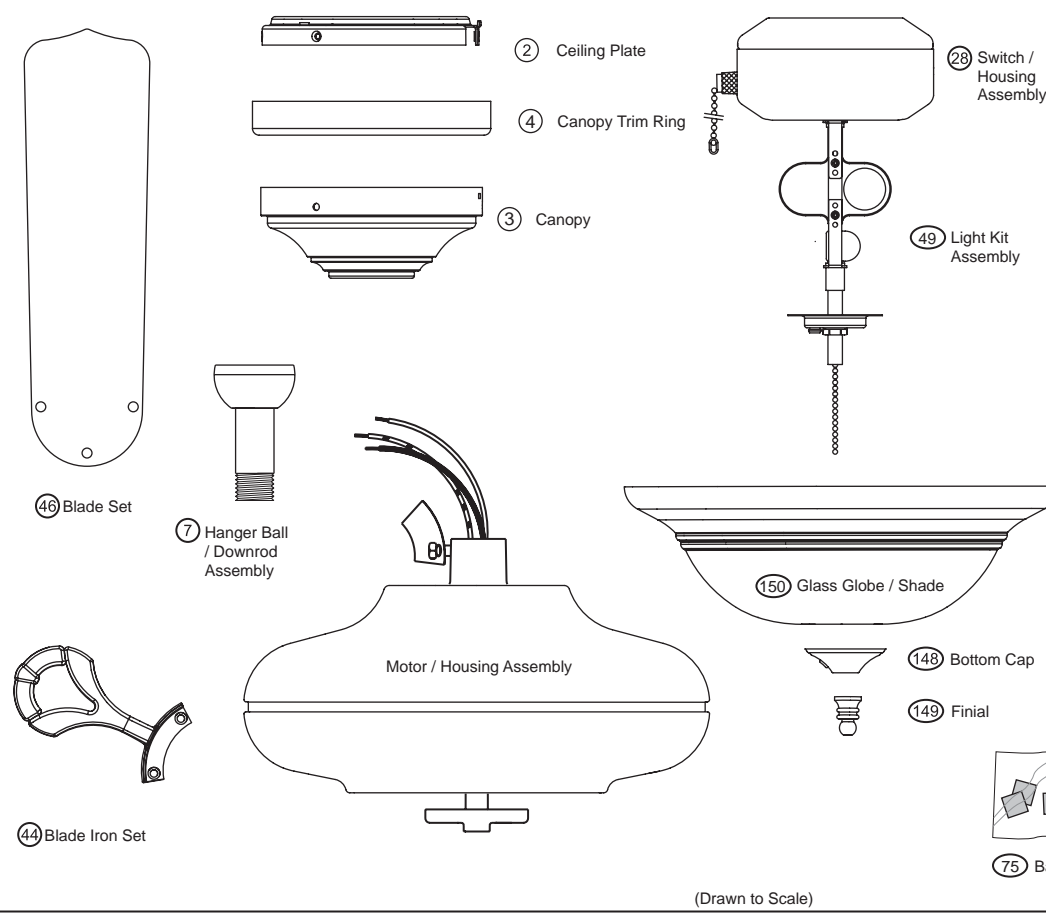

PARTS GUIDE

Using the Parts Guide below, check to make sure all parts are included in the box.
If parts are missing or damaged call 1-888-830-1326.
PLEASE DO NOT RETURN THIS PRODUCT TO THE STORE.

Before installing your fan, record the following information for your records and warranty assistance.

Fan Parts (Not Drawn to Scale)

Model Name _____
Catalog No. _____
Serial No. _____
Date Purchased _____
Where Purchased _____

Missing / Broken Parts:
Call 1-888-830-1326

1. **Fan does not work:**
1. Reference the Trouble Shooting guide in your Instruction Manual.
  2. Call your Local Service Center.
  3. Call Technical Support at 901-248-2222.

For additional information on:
Hunter Products • Trouble Shooting
Dealer Location • Service Center Locator
Call 1-800-448-6837
www.hunterfan.com

Item #	Item Name	Qty	Model #	23262	23264	23263
			Asm. Dwg. #	97349-01	97349-02	97349-03
			Finish	Brushed Nickel	White	Provencal Gold
			Part #	Part #	Part #	
	Hanging System Kit	1		96759-09-000	96759-03-000	96759-26-000
2	Ceiling Plate	1		-----	-----	-----
3	Canopy	1		-----	-----	-----
4	Canopy Trim Ring	1		-----	-----	-----
7	Hanger Ball / Downrod Assembly	1		-----	-----	-----
27	Low Profile Washer	1		-----	-----	-----
62	Canopy Screw	3		-----	-----	-----
64	Wood Screw	2		-----	-----	-----
65	Wood Screw	2		-----	-----	-----
68	Flat Washer	4		-----	-----	-----
100	Locking Screw	3		-----	-----	-----
28	Switch/Housing Assembly	1		93574-09-000	93574-03-000	93574-26-000
44	Blade Iron Set	1		92804-09-214	92804-09-132	92804-09-298
46	Blade Set	1		75539-35-000	75539-34-000	75539-36-000
47	Screw, Blade Iron Armature	10		63755-05-133	63755-05-133	63755-05-247
49	Light Kit Assembly	1		96940-01-000	96940-01-000	96940-01-000
150	Glass Globe/Shade	1		84602-02-000	84602-01-000	84602-01-000
	Hardware Kit	1		93886-00-850	93886-00-851	93886-00-852
66	Grommet, Blade	16		05989-01-000	05989-02-000	05989-01-000
67	Screw, Blade Assembly	16		63730-07-133	63730-07-133	63730-07-247
69	Screw, 6-32	3		74506-36-232	74506-36-232	74506-36-232
70	Wire Nut	4		05172-01-000	05172-01-000	05172-01-000
131	Screw, Switch Housing Assembly	3		64555-01-133	64555-01-133	64555-01-247
29	Switch Housing Cover	1		73853-01-214	73853-01-132	73853-01-298
41	Switch Housing Plug Button	1		73854-01-214	73854-01-132	73854-01-298
75	Balancing Kit	1		07570-01-000	07570-01-000	07570-01-000
148	Bottom Cap	1		64349-02-214	64349-02-132	64349-02-298
149	Finial	1		64350-02-214	64350-02-132	64350-02-298
205	Dummy Terminal, female	1		08200-01-000	08200-01-000	08200-01-000
206	Dummy Terminal, male	1		08198-01-000	08198-01-000	08198-01-000