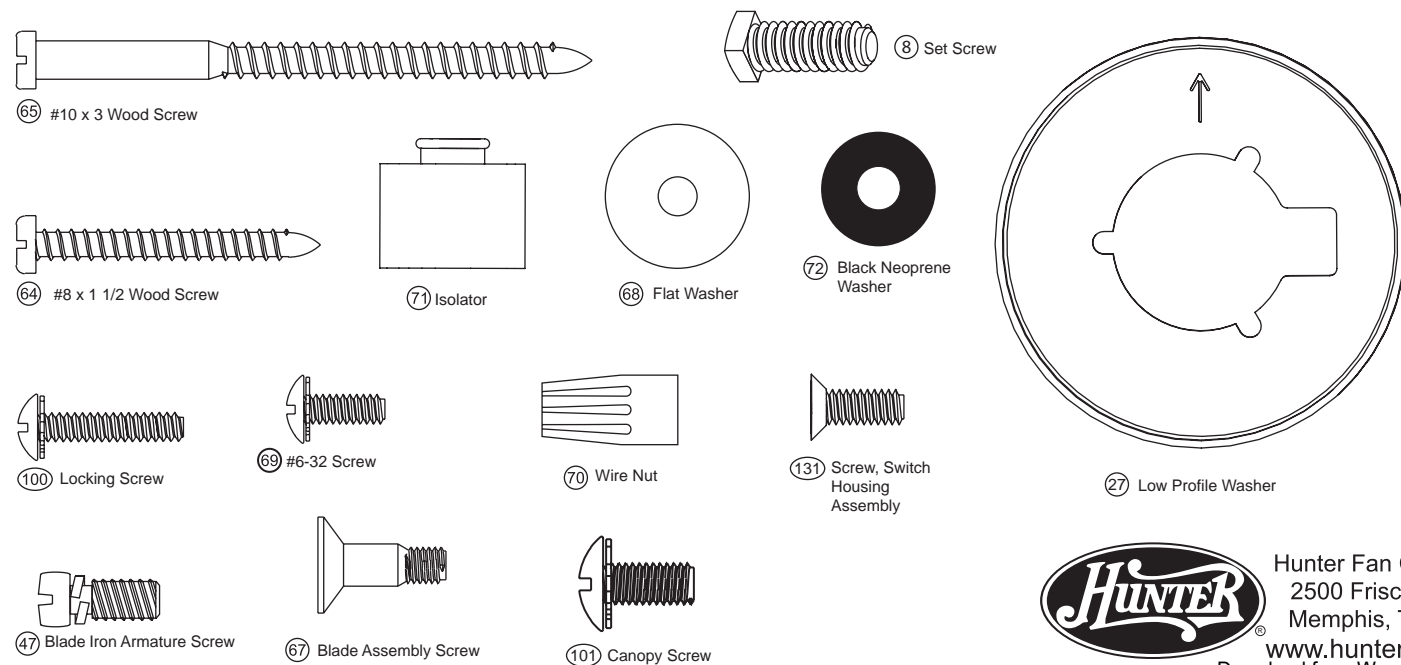

Item #	Item Name	Qty	Model #	Asm. Dwg. #	Finish	Part #	Part #	Part #
*	Hanging System Kit	1	94313-48-000	94313-27-000	94313-42-000	93194-14-000	23419	23419
2	Ceiling Plate	1					23417	23417
3	Canopy	1					94346-03	94346-04
4	Canopy Trim Ring	1						Antique Pewter
7	Hanger Ball / Downrod Assembly	1						
27	Low Profile Washer	1						
64	Screw, Wood	2						
65	Screw, Wood	2						
68	Flat Washer	4						
71	Neoprene Noise Isolators	4						
72	Black Neoprene Washers	2						
100	Locking Screw	3						
101	Canopy Screw	4						
8	Set Screw	1						
28	Switch Housing Assembly	1	93194-48-000	94313-27-000	94313-42-000	93194-03-000	93194-14-000	93194-14-000
150	Glass Globe	1	84650-01-000	84650-01-000	84650-01-000	84650-01-000	84650-01-000	84650-01-000
44	Blade Iron Set	1	92792-05-342	92792-05-300	92792-05-157	92792-05-306	92792-05-306	92792-05-306
46	Blade Set	1	74853-01-000	74853-02-000	74853-03-000	74853-01-000	74853-01-000	74853-01-000
47	Blade Iron Armature Screw	11	63755-05-232	63755-05-232	63755-05-133	63755-05-247	63755-05-247	63755-05-247
49	Light Kit Assembly (Optional)	1	97117-04-000	97117-01-000	97117-05-000	97117-06-000	97117-06-000	97117-06-000
*	Hardware Kit	1	94346-00-860	94346-00-861	94346-00-862	94346-00-863	94346-00-863	94346-00-863
67	Blade Assembly Screw	16	63730-09-232	63730-09-247	63730-09-133	63730-09-247	63730-09-247	63730-09-247
69	Screw, Machine, #6-32	3	74506-36-232	74506-36-232	74506-36-232	74506-36-232	74506-36-232	74506-36-232
70	Wire Nut	4	05172-01-000	05172-01-000	05172-01-000	05172-01-000	05172-01-000	05172-01-000
131	Screw, Switch Housing Assembly	3	64555-02-232	64555-02-232	64555-02-133	64555-02-247	64555-02-247	64555-02-247
152	Switch Housing Cap	1	73853-01-342	73853-01-300	73853-01-157	73853-01-306	73853-01-306	73853-01-306
153	Plug Button	1	73854-01-342	73854-01-300	73854-01-157	73854-01-306	73854-01-306	73854-01-306
75	Balancing Kit	1	07570-01-000	07570-01-000	07570-01-000	07570-01-000	07570-01-000	07570-01-000

Part List

Hunter Fan Company
2500 Frisco Avenue
Memphis, TN 38114

www.hunterfan.com

Download from www.Somanuals.com. All Manuals Search And Download.

98000-01-338
12/18/2006