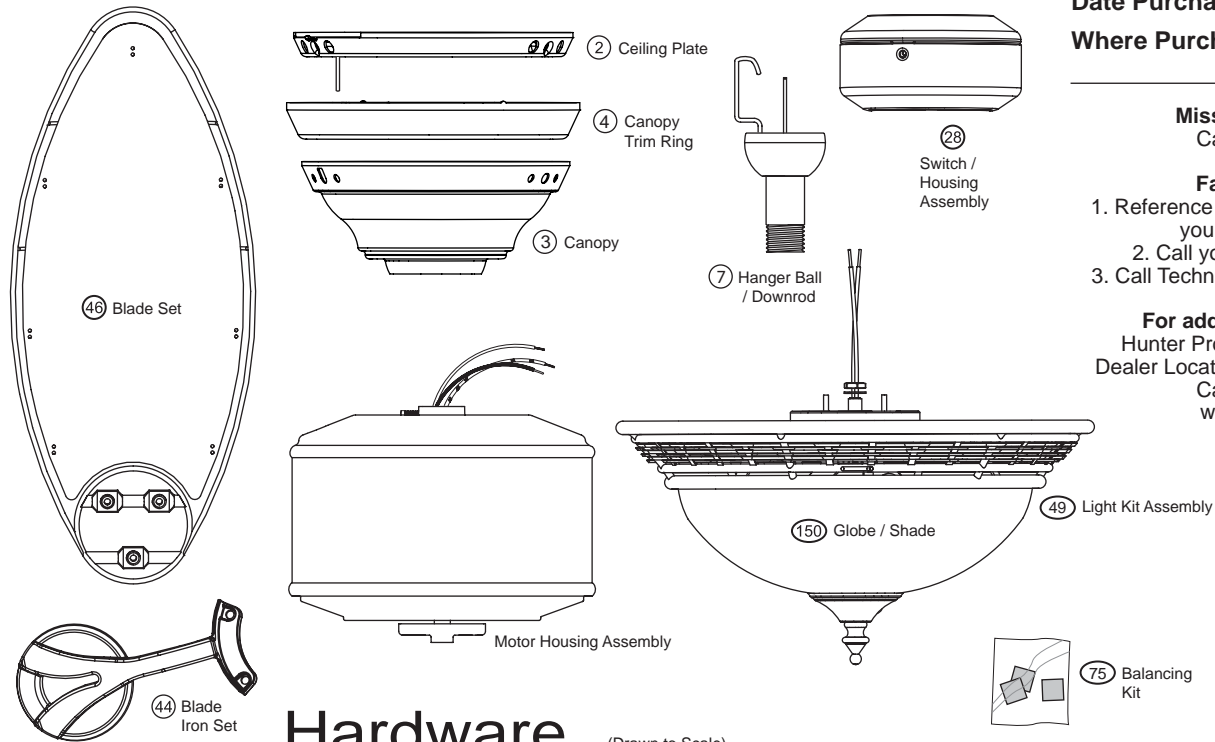

PARTS GUIDE

Using the Parts Guide below, check to make sure all parts are included in the box.
If parts are missing or damaged call 1-888-830-1326.
PLEASE DO NOT RETURN THIS PRODUCT TO THE STORE.

Before installing your fan, record the following information for your records and warranty assistance.

Fan Parts (Not Drawn to Scale)

Model Name _____
Catalog No. _____
Serial No. _____
Date Purchased _____
Where Purchased _____

Missing / Broken Parts:
Call 1-888-830-1326

1. **Fan does not work:**
1. Reference the Trouble Shooting guide in your Instruction Manual.
  2. Call your Local Service Center.
  3. Call Technical Support at 901-248-2222.

For additional information on:
Hunter Products • Trouble Shooting
Dealer Location • Service Center Locator
Call 1-800-448-6837
www.hunterfan.com

Hardware (Drawn to Scale)