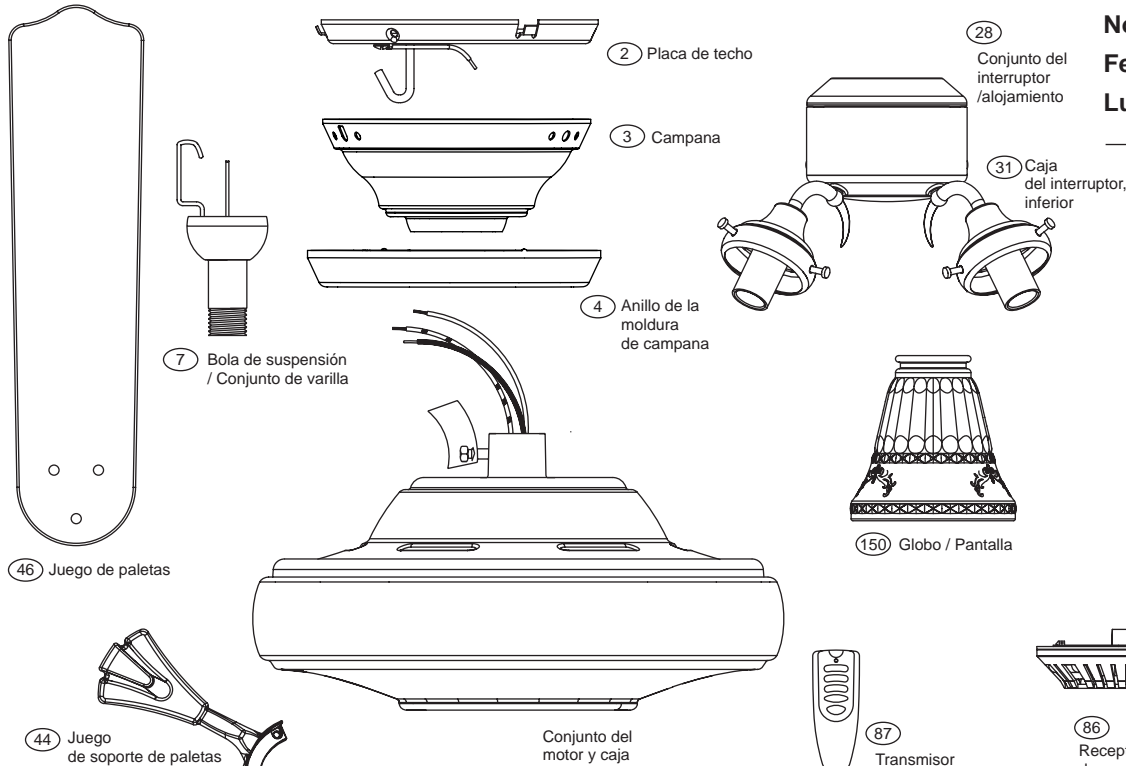

GUÍA DE PIEZAS

Use la Guía de Piezas de abajo para verificar que todas las piezas estén incluidas en la caja.

Si alguna pieza falta o está dañada, llame al teléfono 1-888-830-1326.

POR FAVOR NO DEVUELVA ESTE PRODUCTO A LA TIENDA DONDE LO COMPRÓ.

Antes de instalar su ventilador, anote la información siguiente para sus archivos y asistencia con la garantía.

Piezas del ventilador (no dibujadas a escala)

Nombre del modelo _____

No. de catálogo _____

No. de serie _____

Fecha de compra _____

Lugar de compra _____

Si alguna pieza falta o está rota:
Llame al teléfono 1-888-830-1326

1. Si el ventilador no funciona:
1. Consulte la guía de localización de fallas en su manual de instrucciones.
  2. Llame a su centro local de servicio.
  3. Llame al teléfono 901-248-2222 para obtener asistencia técnica.

Para informaciones adicionales acerca de:
Productos Hunter • Localización de fallas
Localización de distribuidores
Localización de centros de servicio
Llame al teléfono 1-800-448-6837
www.hunterfan.com

Materiales (dibujados a escala)