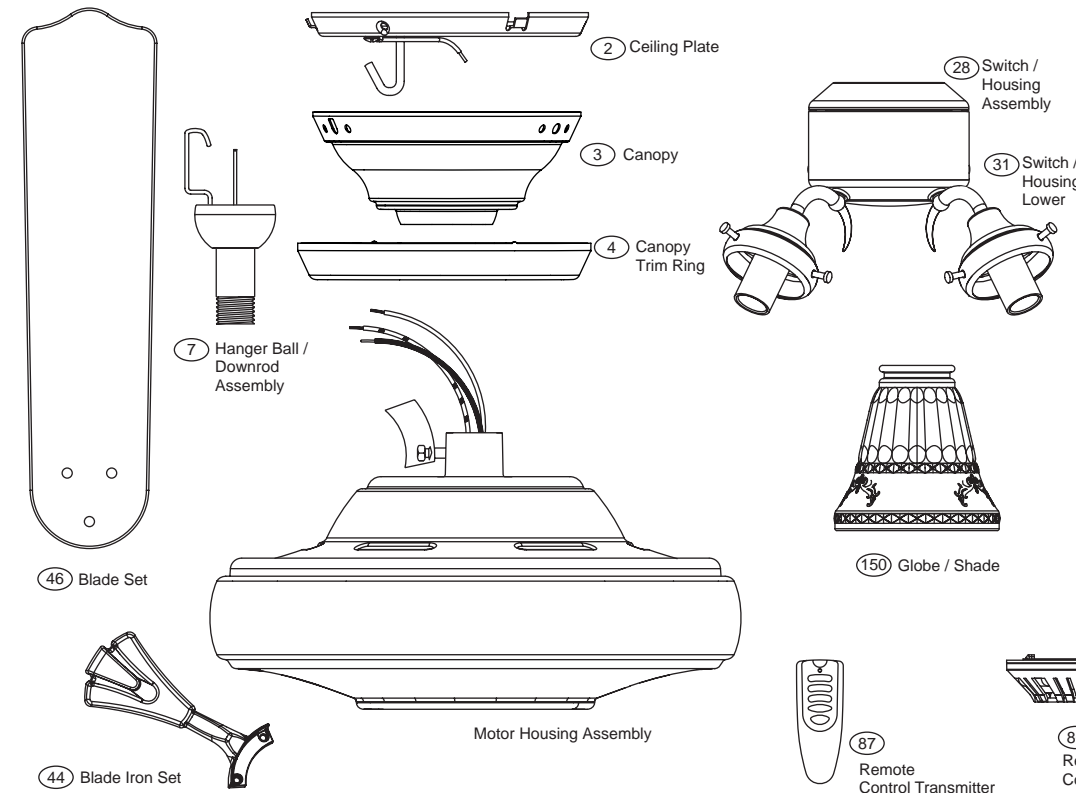

PARTS GUIDE

Using the Parts Guide below, check to make sure all parts are included in the box.
If parts are missing or damaged call 1-888-830-1326.
PLEASE DO NOT RETURN THIS PRODUCT TO THE STORE.

Before installing your fan, record the following information for your records and warranty assistance.

Fan Parts (Not Drawn to Scale)

Model Name _____
Catalog No. _____
Serial No. _____
Date Purchased _____
Where Purchased _____

Missing / Broken Parts:
Call 1-888-830-1326

Fan does not work:
1. Reference the Trouble Shooting guide in your Instruction Manual.
2. Call your Local Service Center.
3. Call Technical Support at 901-248-2222.

For additional information on:
Hunter Products • Trouble Shooting
Dealer Location • Service Center Locator
Call 1-800-448-6837
www.hunterfan.com

Hardware (Drawn to Scale)