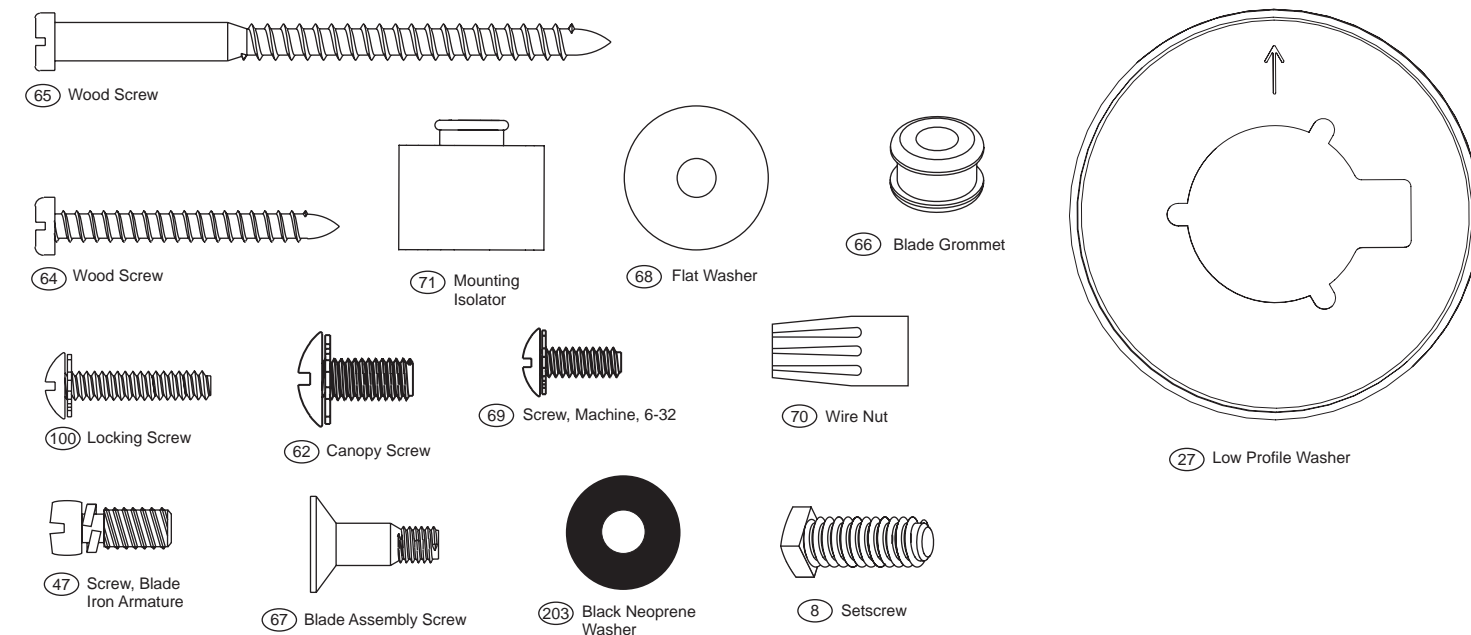

For additional information on:
 Hunter Products • Trouble Shooting
 Dealer Location • Service Center Locator
 Call 1-800-448-6837
 www.hunterfan.com

Hardware (Drawn to Scale)

Part List		Model #	23683
		Asm. Dwg. #	96685
		Finish	Weathered Bronze
Item #	Item Name	Qty	Part #
1	* Hanging System Kit	1	94313-27-000
2	Ceiling Plate	1	-----
3	Canopy	1	-----
4	Canopy Trim Ring	1	-----
7	Hanger Ball / Downrod Assembly	1	-----
8	Set Screw	1	-----
27	Low Profile Washer	1	-----
62	Canopy Screw	4	-----
64	Wood Screw	2	-----
65	Wood Screw	2	-----
68	Flat Washer	4	-----
71	Neoprene Isolator	4	-----
100	Locking Screw	3	-----
203	Black Neoprene Washer	2	-----
28	Switch Housing, Assembly	1	97061-27-000
31	Switch Housing, Lower	1	85088-01-300
44	Blade Iron Set	1	93475-05-300
46	Blade Set	1	75147-03-000
47	Screw, Blade Iron Armature	10	63755-05-247
60	* Hardware Kit	1	94944-00-860
66	Blade Grommet	16	05989-01-000
67	Blade Assembly Screw	16	63730-07-247
69	Screw, Machine, 6-32	3	74506-36-232
70	Wire Nut	4	05172-01-000
75	Balancing Kit	1	07570-01-000
86	Remote Control Receiver	1	75145-04-000
87	Remote Control Transmitter	1	85095-01-000
150	Globe/Shade	4	94970-01-000