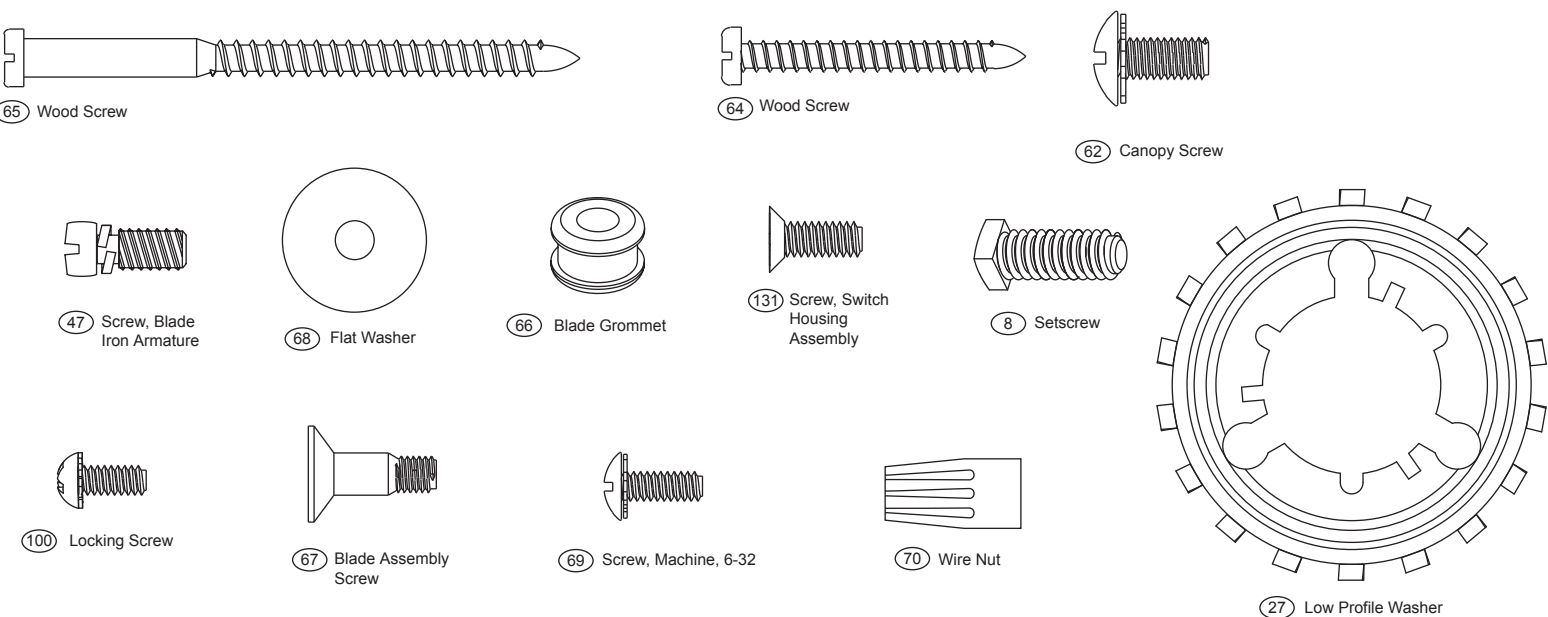

For additional information on:
 Hunter Products • Trouble Shooting
 Dealer Location • Service Center Locator
 Call 1-800-448-6837
 www.hunterfan.com

Hardware (Drawn to Scale)

Part List		Model #	23785
		Asm. Dwg. #	95997-01
		Finish	Brittany Bronze
Item #	Item Name	Qty	Part #
	Hanging System Kit	1	95670-66-000
3	Canopy	1	-----
4	Canopy Trim Ring	1	-----
7	Hanger Ball / Downrod Assembly	1	-----
8	Setscrew	1	-----
27	Low Profile Washer	1	-----
59	Retaining Ring	1	-----
62	Canopy Screw	3	-----
64	Wood Screw	2	-----
65	Wood Screw	2	-----
68	Flat Washer	4	-----
100	Locking Screw	3	-----
239	Hanger Bracket Assembly	1	-----
44	Blade Iron Set	1	96003-05-000
46	Blade Set	1	75539-37-000
47	Screw, Blade Iron Armature	10	63755-05-247
49	Light Kit Assembly	1	86460-01-437
	Hardware Kit	1	95997-00-860
66	Blade Grommet	15	05989-01-000
67	Blade Assembly Screw	15	63730-03-247
69	Machine Screw, 6-32	3	74506-36-247
70	Wire Nut	4	05172-01-000
131	Screw, Switch Housing Assembly	3	64555-02-247
75	Balancing Kit	1	07570-01-000
76	Pull Chain Pendant	1	77800-01-514
76a	Pull Chain Pendant	1	77801-01-514
78	Pull Chain	1	63756-15-247
78	Pull Chain	1	63756-17-247
150	Globe/Shade	4	86478-01-000