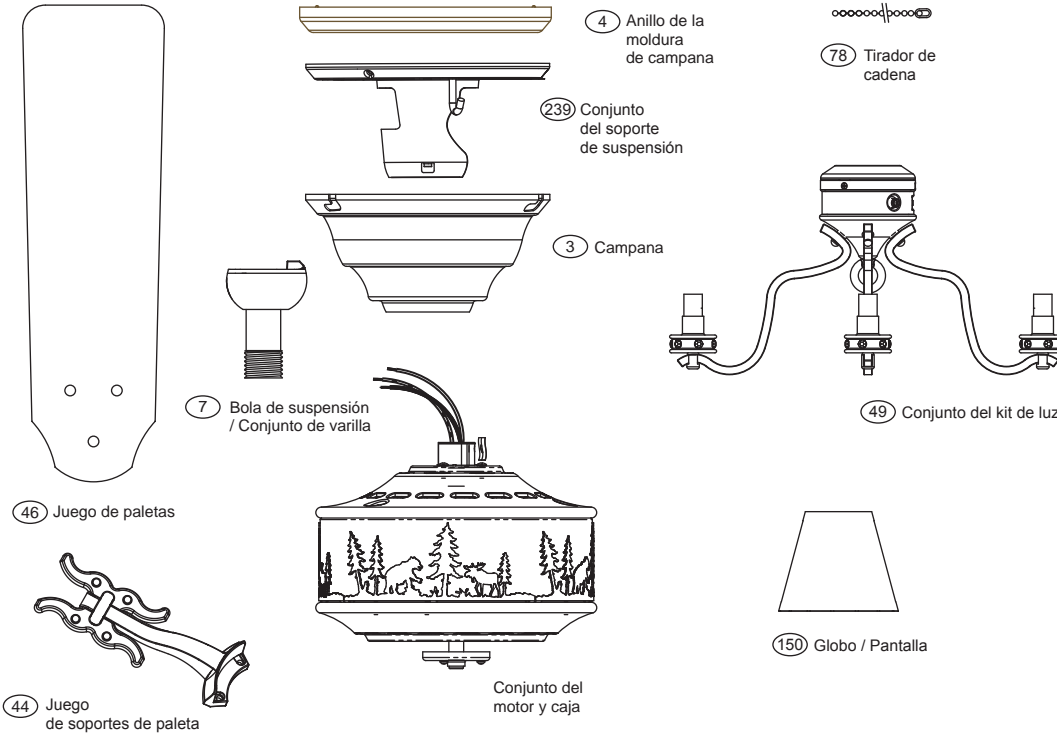

GUÍA DE PIEZAS

STOP

Use la Guía de Piezas de abajo para verificar que todas las piezas estén incluidas en la caja.

Si alguna pieza falta o está dañada, llame al teléfono 1-888-830-1326.

POR FAVOR NO DEVUELVA ESTE PRODUCTO A LA TIENDA DONDE LO COMPRÓ.

Antes de instalar su ventilador, anote la información siguiente para sus archivos y asistencia con la garantía.

Piezas del ventilador (no dibujadas a escala)