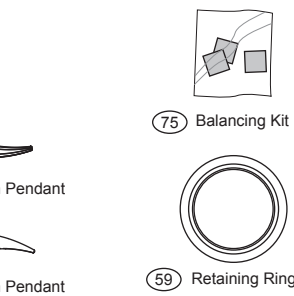

Model Name _____
 Catalog No. _____
 Serial No. _____
 Date Purchased _____
 Where Purchased _____

Fan Parts (Not Drawn to Scale)

Missing / Broken Parts:
 Call 1-888-830-1326

Fan does not work:

1. Reference the Trouble Shooting guide in your Instruction Manual.
2. Call your Local Service Center.
3. Call Technical Support at 901-248-2222.

For additional information on:
 Hunter Products • Trouble Shooting
 Dealer Location • Service Center Locator
 Call 1-800-448-6837
 www.hunterfan.com

Hardware (Drawn to Scale)

Part List		Model #	23785
		Asm. Dwg. #	95997-01
		Finish	Brittany Bronze
Item #	Item Name	Qty	Part #
	Hanging System Kit	1	95670-66-000
3	Canopy	1	-----
4	Canopy Trim Ring	1	-----
7	Hanger Ball / Downrod Assembly	1	-----
8	Setscrew	1	-----
27	Low Profile Washer	1	-----
59	Retaining Ring	1	-----
62	Canopy Screw	3	-----
64	Wood Screw	2	-----
65	Wood Screw	2	-----
68	Flat Washer	4	-----
100	Locking Screw	3	-----
239	Hanger Bracket Assembly	1	-----
44	Blade Iron Set	1	96003-05-000
46	Blade Set	1	75539-37-000
47	Screw, Blade Iron Armature	10	63755-05-247
49	Light Kit Assembly	1	86460-01-437
	Hardware Kit	1	95997-00-860
66	Blade Grommet	15	05989-01-000
67	Blade Assembly Screw	15	63730-03-247
69	Machine Screw, 6-32	3	74506-36-247
70	Wire Nut	4	05172-01-000
131	Screw, Switch Housing Assembly	3	64555-02-247
75	Balancing Kit	1	07570-01-000
76	Pull Chain Pendant	1	77800-01-514
76a	Pull Chain Pendant	1	77801-01-514
78	Pull Chain	1	63756-15-247
78	Pull Chain	1	63756-17-247
150	Globe/Shade	4	86478-01-000