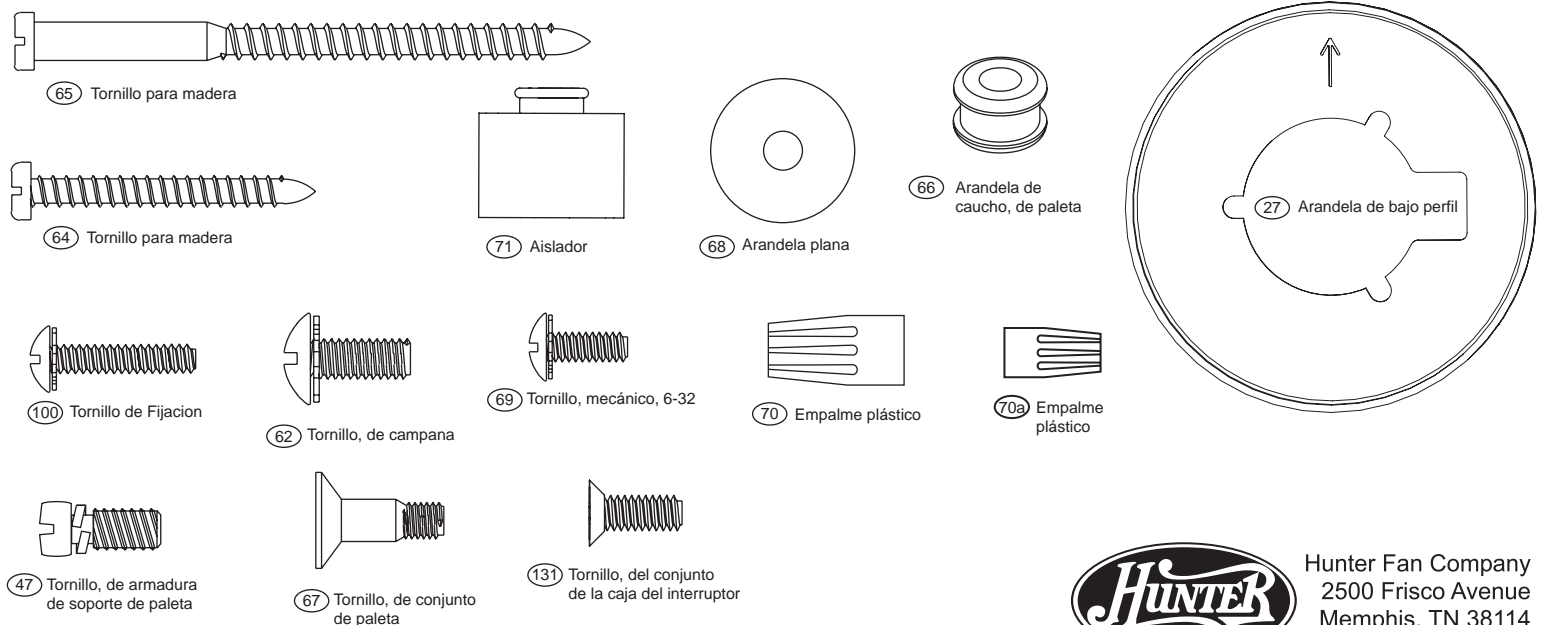

Materiales (dibujados a escala)

Hunter Fan Company
2500 Frisco Avenue
Memphis, TN 38114
www.hunterfan.com