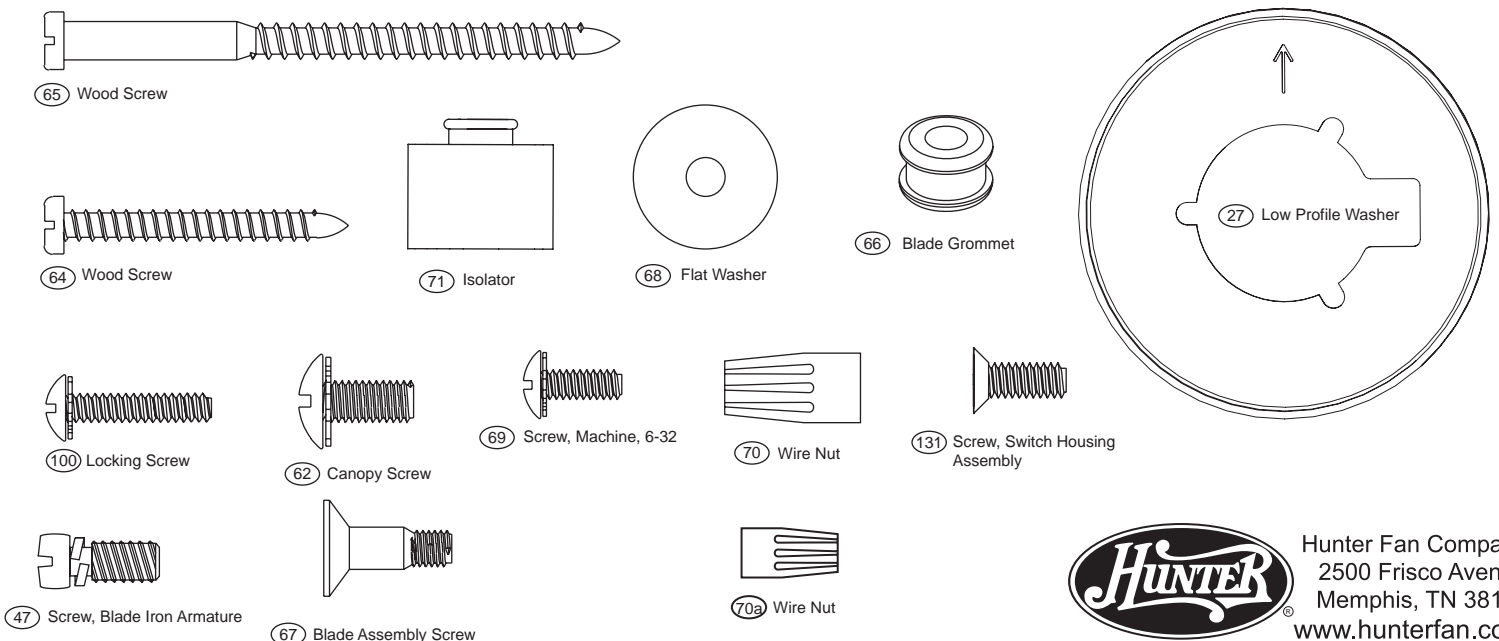

Hardware (Drawn to Scale)

HUNTER
Hunter Fan Company
2500 Frisco Avenue
Memphis, TN 38114
www.hunterfan.com