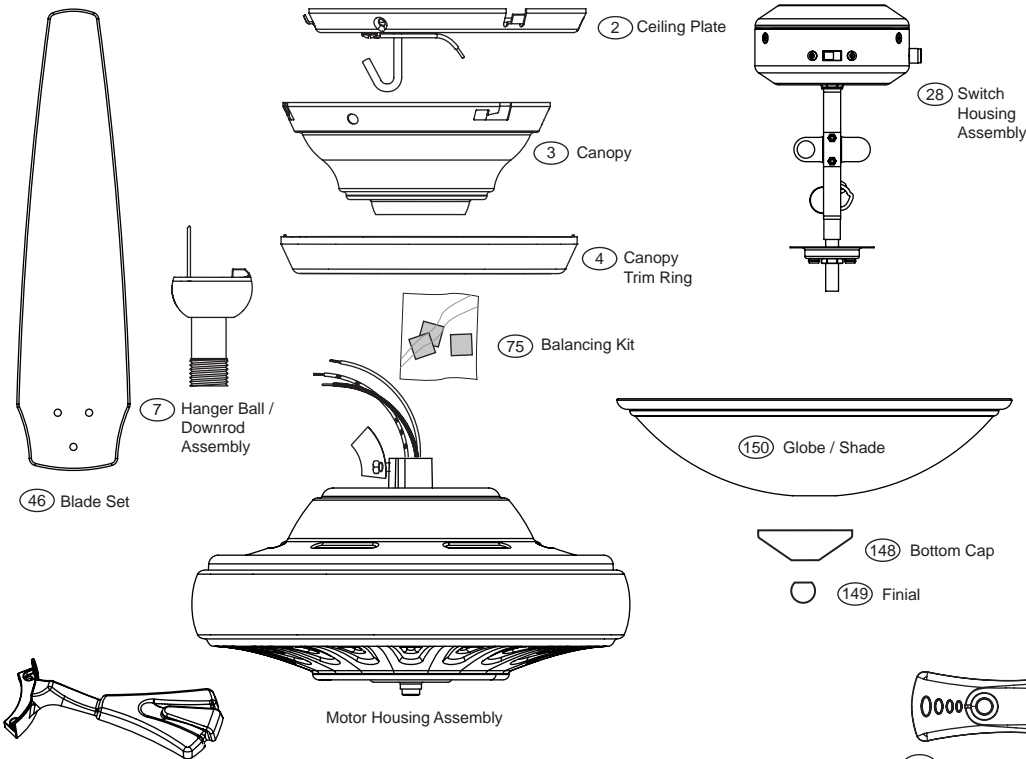

PARTS GUIDE

STOP

Using the Parts Guide below, check to make sure all parts are included in the box.
If parts are missing or damaged call 1-888-830-1326.
PLEASE DO NOT RETURN THIS PRODUCT TO THE STORE.

Before installing your fan, record the following information for your records and warranty assistance.

Fan Parts (Not Drawn to Scale)