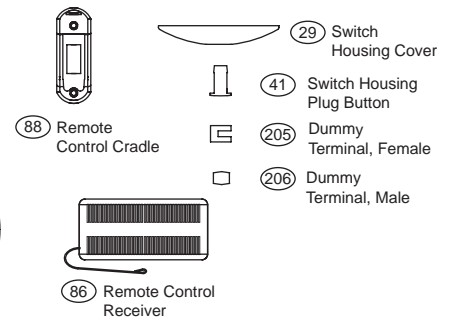

Model Name _____
Catalog No. _____
Serial No. _____
Date Purchased _____
Where Purchased _____

Missing / Broken Parts:
Call 1-888-830-1326

1. **Fan does not work:**
1. Reference the Trouble Shooting guide in your Instruction Manual.
  2. Call your Local Service Center.
  3. Call Technical Support at 901-248-2222.

For additional information on:
Hunter Products • Trouble Shooting
Dealer Location • Service Center Locator
Call 1-800-448-6837
www.hunterfan.com