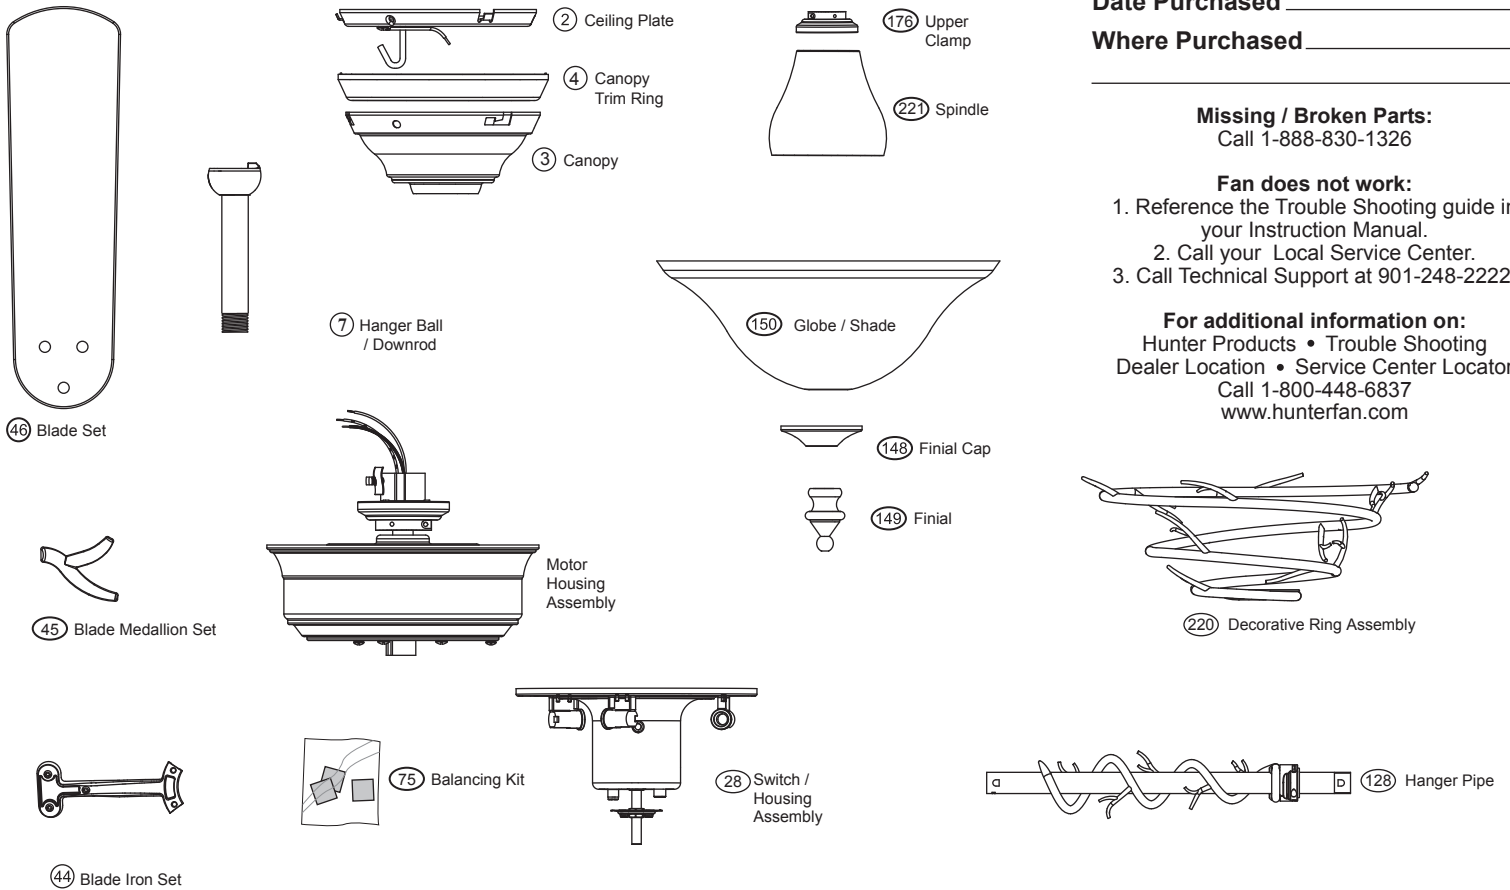

Fan Parts (Not Drawn to Scale)

Missing / Broken Parts:
Call 1-888-830-1326

Fan does not work:

1. Reference the Trouble Shooting guide in your Instruction Manual.
2. Call your Local Service Center.
3. Call Technical Support at 901-248-2222.

For additional information on:
Hunter Products • Trouble Shooting
Dealer Location • Service Center Locator
Call 1-800-448-6837
www.hunterfan.com

Hardware (Drawn to Scale)