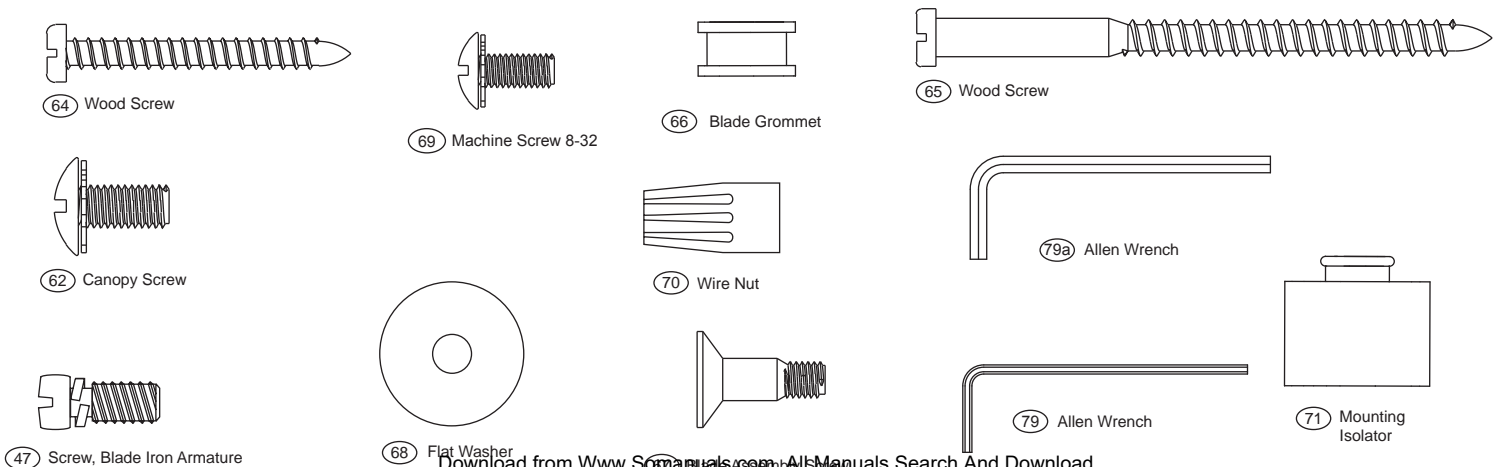

For additional information on:
 Hunter Products • Trouble Shooting
 Dealer Location • Service Center Locator
 Call 1-800-448-6837
 www.hunterfan.com

Hardware (Drawn to Scale)

Part List		Model #	23813
		Asm. Dwg. #	96533-01
		Finish	Oil Rubbed Bronze
Item #	Item Name	Qty	Part #
	* Hanging System Kit	1	94949-57-308
2	Ceiling Plate	1	-----
3	Canopy	1	-----
4	Canopy Trim Ring	1	-----
62	Canopy Screw	4	-----
64	Wood Screw	2	-----
65	Wood Screw	2	-----
68	Flat Washer	4	-----
71	Mounting Isolator	4	-----
7	Hanger Ball / Downrod Assembly	1	85770-08-308
28	Switch/Housing Assembly	1	86962-01-000
176	Upper Clamp	2	84505-01-308
44	Blade Iron Set	1	92971-05-308
45	Blade Medallion Set	1	86963-05-308
46	Blade Set	1	75539-56-000
47	Blade Iron Armature Screw	11	63755-01-247
128	Hanger Pipe	1	74131-02-308
150	Globe/Shade	1	86964-01-000
148	Finial Cap	1	74879-01-308
149	Finial	1	64771-02-308
220	Decorative Ring Assembly	1	86965-01-308
221	Spindle	1	84507-01-345
	* Hardware Kit	1	96533-00-860
66	Blade Grommet	16	73849-01-000
67	Blade Screw	16	63730-02-247
69	Machine Screw, 6-32	3	74506-03-247
70	Wire Nut	4	05172-01-000
79	Allen Wrench	1	64972-01-000
79a	Allen Wrench	1	64693-01-000
75	Balancing Kit		07570-01-000