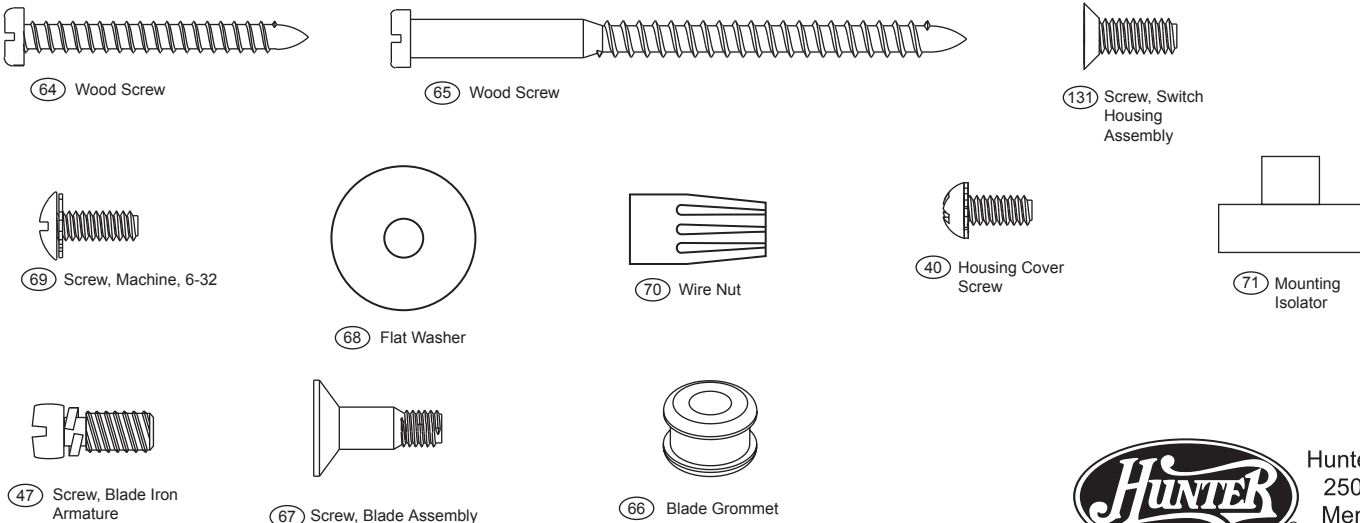

Hardware (Drawn to Scale)

Hunter Fan Company
2500 Frisco Avenue
Memphis, TN 38114
www.hunterfan.com