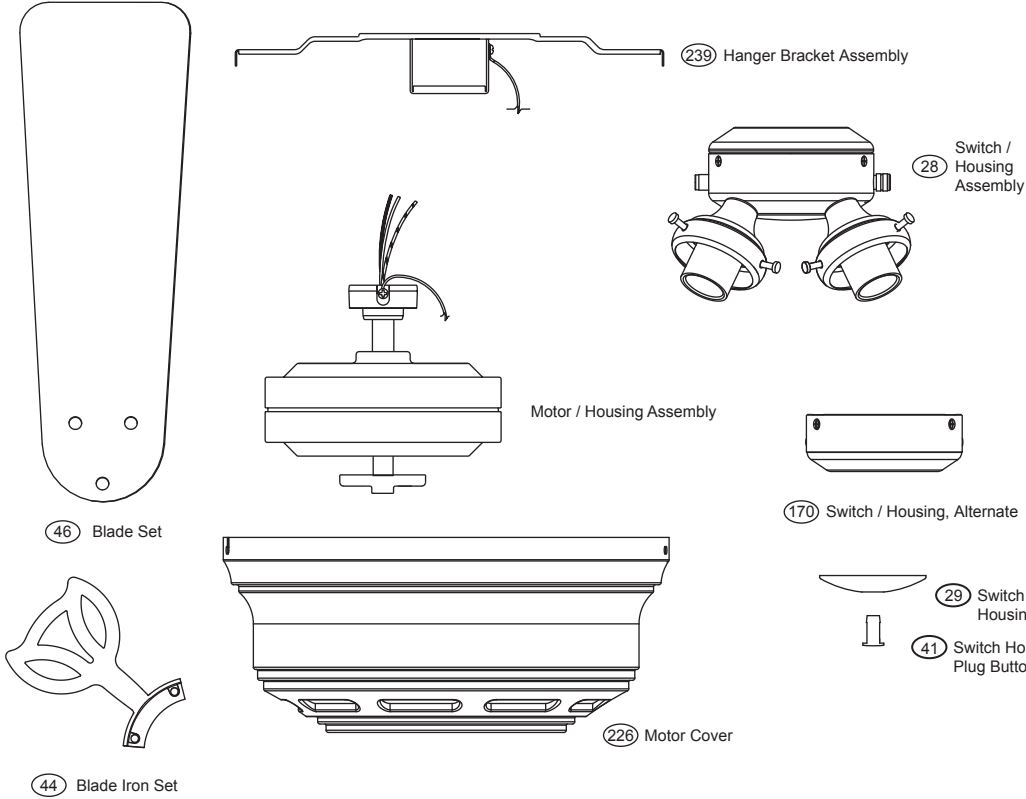

Fan Parts (Not Drawn to Scale)

Model Name _____
Catalog No. _____
Serial No. _____
Date Purchased _____
Where Purchased _____

Missing / Broken Parts:
Call 1-888-830-1326

Fan does not work:

1. Reference the Trouble Shooting guide in your Instruction Manual.
2. Call your Local Service Center.
3. Call Technical Support at 901-248-2222.

For additional information on:
Hunter Products • Trouble Shooting
Dealer Location • Service Center Locator
Call 1-800-448-6837
www.hunterfan.com