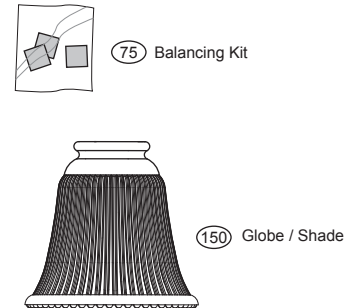

PARTS GUIDE

Using the Parts Guide below, check to make sure all parts are included in the box.
If parts are missing or damaged call 1-888-830-1326.
PLEASE DO NOT RETURN THIS PRODUCT TO THE STORE.

Before installing your fan, record the following information for your records and warranty assistance.

Fan Parts (Not Drawn to Scale)

Model Name _____
Catalog No. _____
Serial No. _____
Date Purchased _____
Where Purchased _____

Missing / Broken Parts:
Call 1-888-830-1326

Fan does not work:

1. Reference the Trouble Shooting guide in your Instruction Manual.
2. Call your Local Service Center.
3. Call Technical Support at 901-248-2222.

For additional information on:
Hunter Products • Trouble Shooting
Dealer Location • Service Center Locator
Call 1-800-448-6837
www.hunterfan.com

Hardware (Drawn to Scale)

Hunter Fan Company
2500 Frisco Avenue
Memphis, TN 38114
www.hunterfan.com