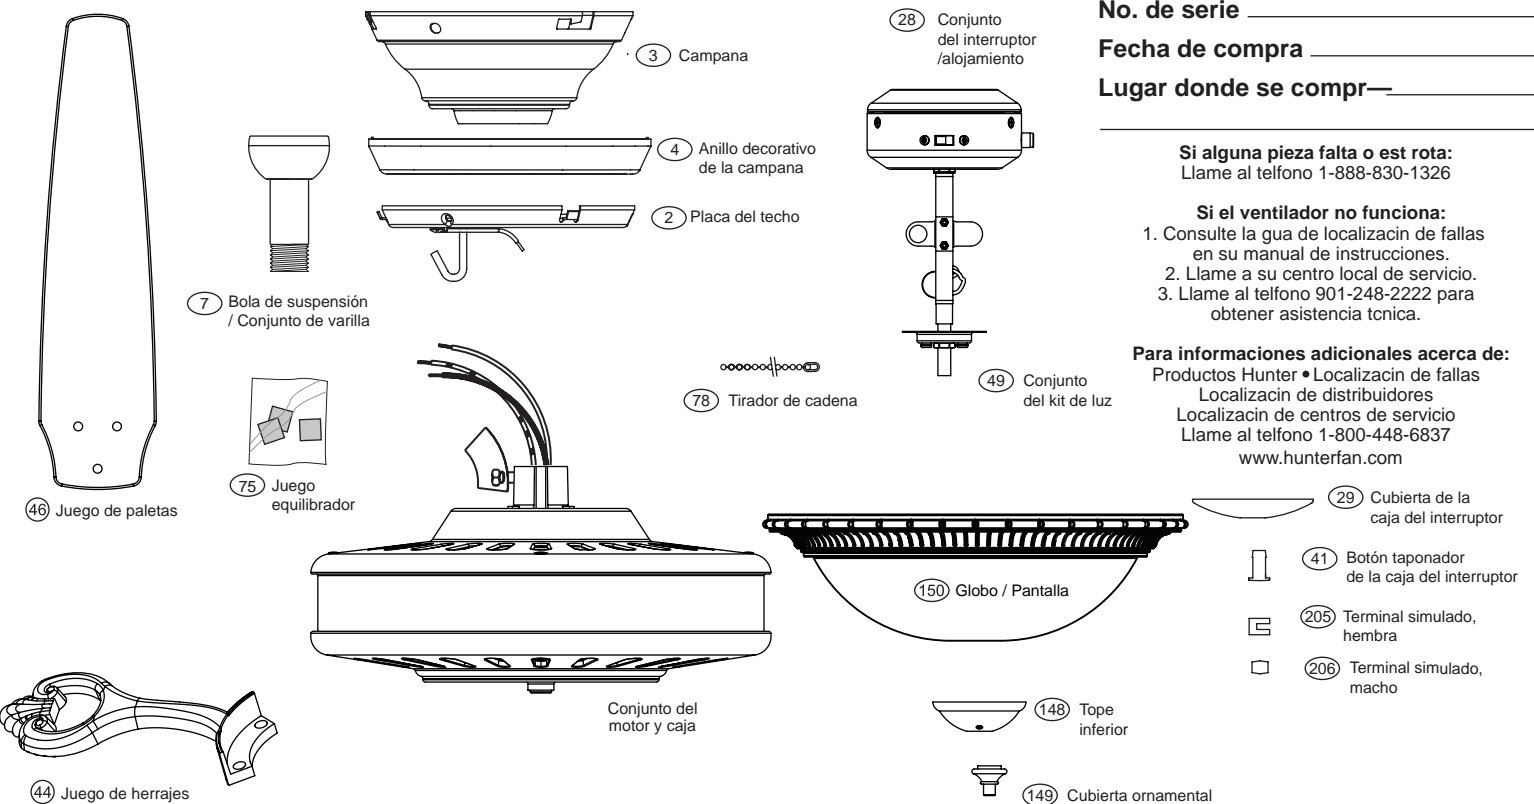

GUÍA DE PIEZAS

Use la Guía de Piezas de abajo para verificar que todas las piezas estn incluidas en la caja.

Si alguna pieza falta o est daada, llame al telefono 1-888-830-1326.

POR FAVOR NO DEVUELVA ESTE PRODUCTO A LA TIENDA DONDE LO COMPR.

Antes de instalar su ventilador, anote la informacin siguiente para sus archivos y asistencia con la garanta.

Piezas del ventilador (no dibujadas a escala)

Nombre del modelo _____

No. de catalogo _____

No. de serie _____

Fecha de compra _____

Lugar donde se compr _____

Si alguna pieza falta o est rota:
Llame al telefono 1-888-830-1326

1. **Si el ventilador no funciona:**
1. Consulte la gua de localizacin de fallas en su manual de instrucciones.
  2. Llame a su centro local de servicio.
  3. Llame al telefono 901-248-2222 para obtener asistencia tcnica.

Para informaciones adicionales acerca de:
Productos Hunter • Localizacin de fallas
Localizacin de distribuidores
Localizacin de centros de servicio
Llame al telefono 1-800-448-6837
www.hunterfan.com

Herrajes (dibujados a escala)