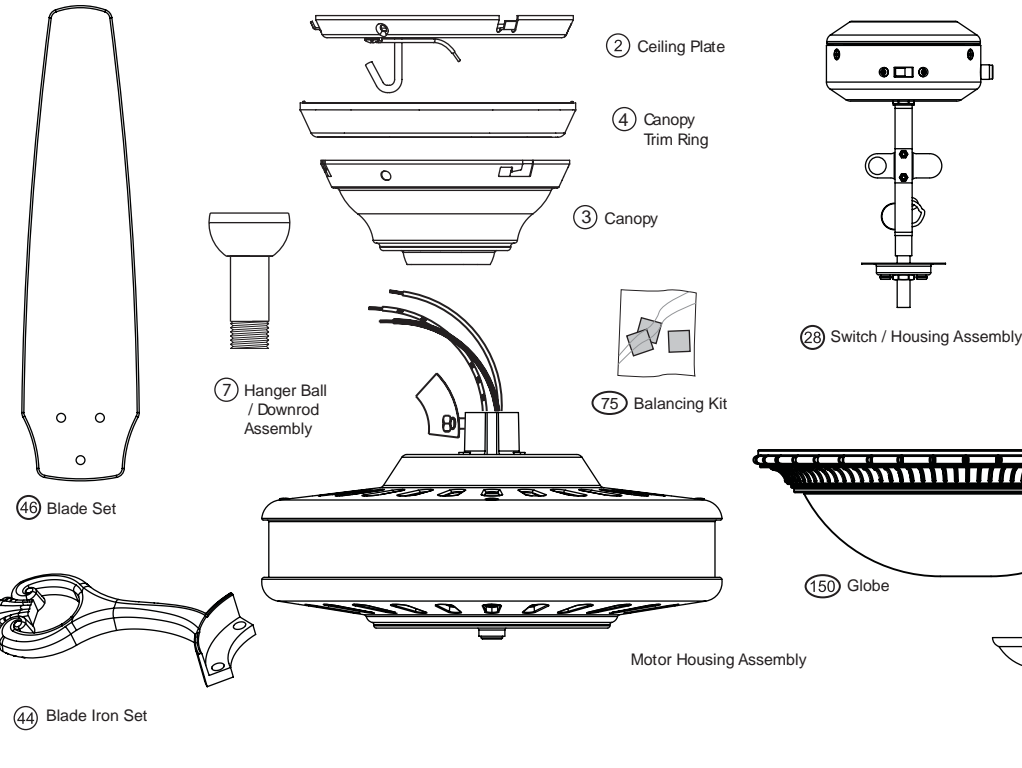

PARTS GUIDE

Using the Parts Guide below, check to make sure all parts are included in the box.
If parts are missing or damaged call 1-888-830-1326.
PLEASE DO NOT RETURN THIS PRODUCT TO THE STORE.

Before installing your fan, record the following information for your records and warranty assistance.

Fan Parts (Not Drawn to Scale)

Model Name _____
Catalog No. _____
Serial No. _____
Date Purchased _____
Where Purchased _____

Missing / Broken Parts:
Call 1-888-830-1326

1. **Fan does not work:**
1. Reference the Trouble Shooting guide in your Instruction Manual.
  2. Call your Local Service Center.
  3. Call Technical Support at 901-248-2222.

For additional information on:
Hunter Products • Trouble Shooting
Dealer Location • Service Center Locator
Call 1-800-448-6837
www.hunterfan.com

Parts List

		Model #	23881
		Asm. Dwg. #	97280-01
		Finish	Distressed Relic
Item #	Item Name	Qty	Part #
	Hanging System Kit	1	94945-77-000
2	Ceiling Plate	1	-----
3	Canopy	1	-----
4	Canopy Trim Ring	1	-----
7	Hanger Ball / Downrod Assembly	1	-----
8	Set Screw (Not shown)	1	-----
27	Low Profile Washer	1	-----
62	Canopy Screw	4	-----
64	Wood Screw	2	-----
65	Wood Screw	2	-----
68	Flat Washer	4	-----
71	Isolator	4	-----
100	Locking Screw	3	-----
27	Lower Switch/Housing Assembly	1	86405-01-493
28	Switch/Housing Assembly	1	93574-01-493
29	Switch Housing Cover	1	73853-01-493
41	Switch Housing Plug Button	1	73854-01-493
44	Blade Iron Set	1	92805-05-493
46	Blade Set	1	75885-35-000
47	Screw, Blade Iron Armature	11	63755-05-247
49	Light Kit Assembly	1	97220-02-000
	* Hardware Kit	1	97280-01-850
66	Blade Grommet	16	05989-01-000
67	Screw, Blade Assembly	16	63730-07-247
69	Screw, Machine, 6-32	3	74506-36-247
70	Wire Nut	4	05172-01-000
131	Screw, Switch Housing Assembly	3	64555-02-247
75	Balancing Kit	1	07570-01-000
78	Pull Chain	2	63756-16-247
151	Bottom Cap	1	76056-01-493
152	Finial	1	76507-01-493
150	Glass Globe/Shade	1	87527-01-000
205	Dummy Terminal, Female	1	08200-01-000
206	Dummy Terminal, male	1	08198-01-000