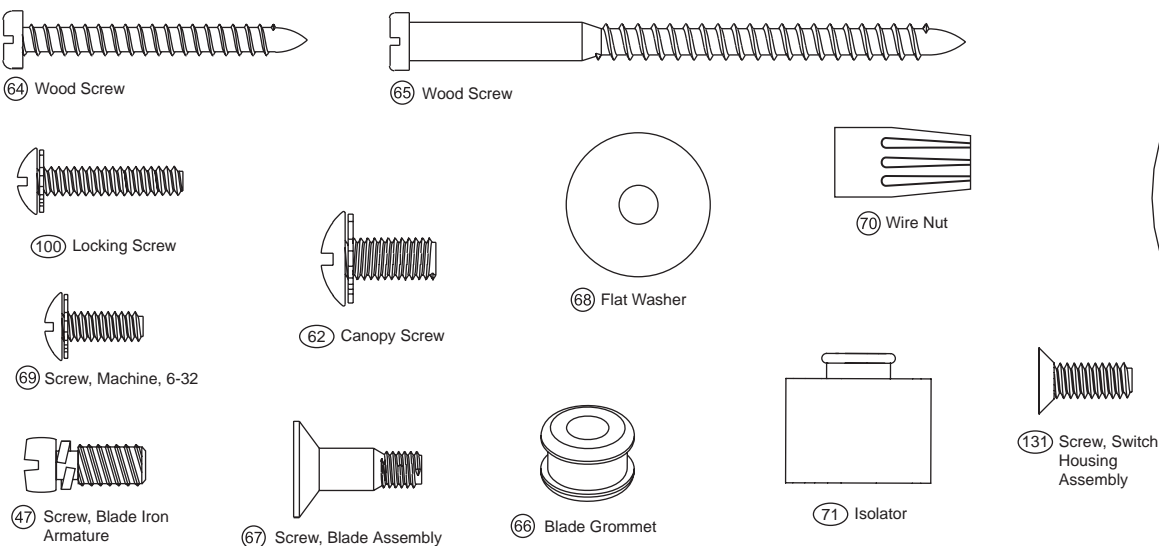

Hardware (Drawn to Scale)

Hunter Fan Company 98000-01-665
2500 Frisco Avenue 9/17/06
Memphis, TN 38114
www.hunterfan.com