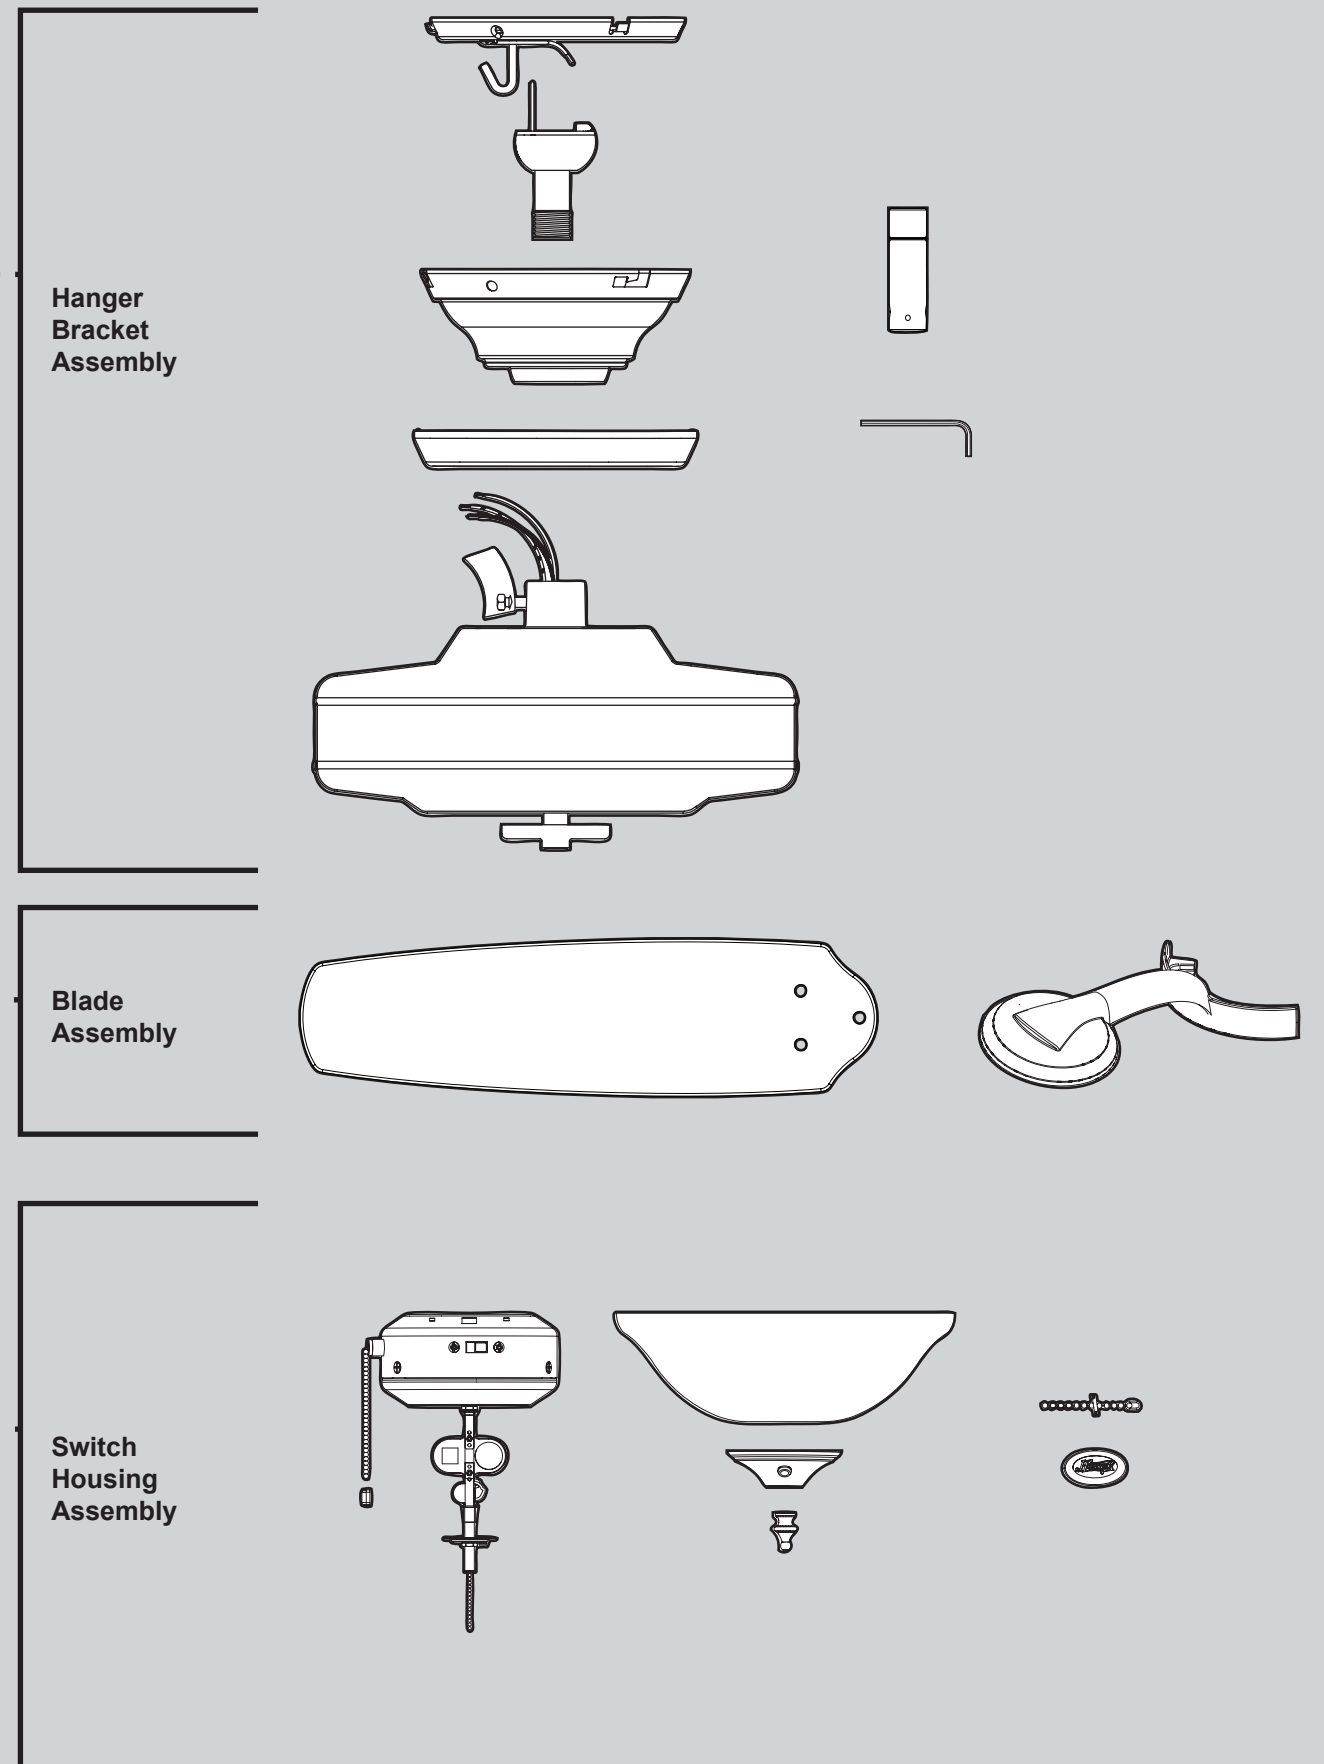

Hardware

(Drawn to Scale)

- **x 2** 3" Wood Screw
- **x 4** Flat Washer
- **x 2** 1.5" Wood Screw
- **x 3** Canopy Screw
- **x 1** Setscrew
- **x 4** Mounting Isolator
- **x 11** Screw, Blade Iron Armature
- **x 16** Screw, Blade Assembly
- **x 16** Blade Grommet
- **x 3** Screw, Switch Housing Assembly
- **x 3** Screw, Machine, 6-32

x 1 Balancing Kit

x 4 Wire Connector

Fan Parts

(Not Drawn to Scale)