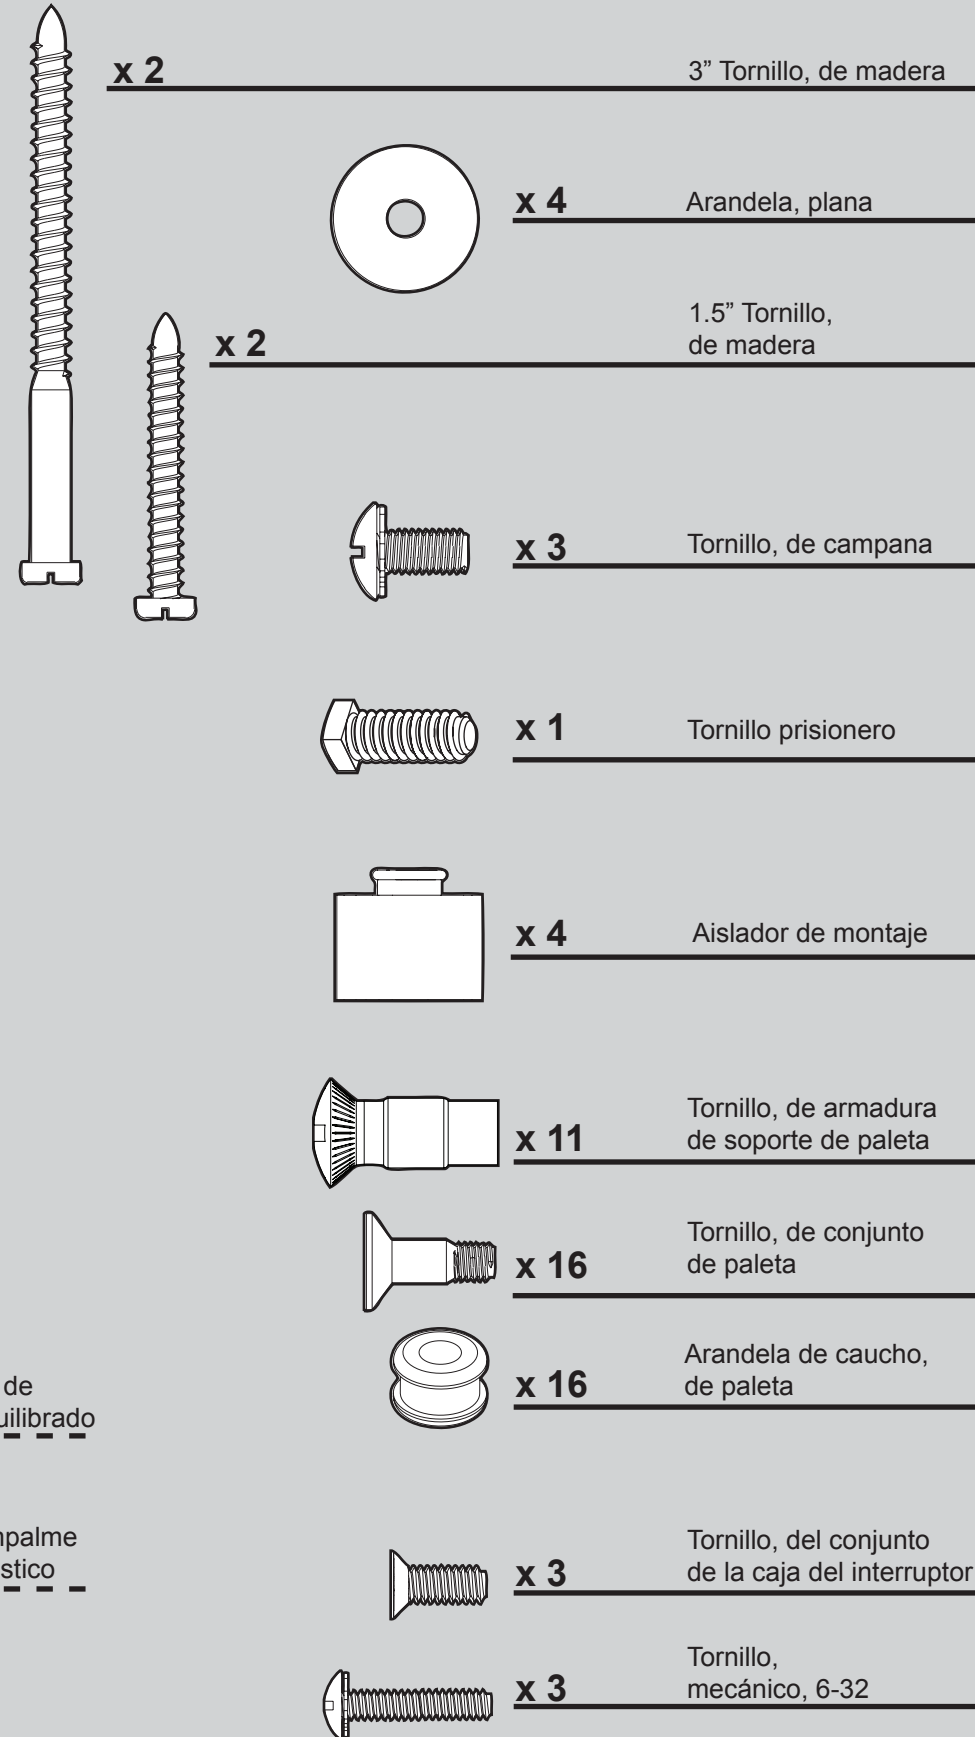

Materiales

(no dibujados a escala)