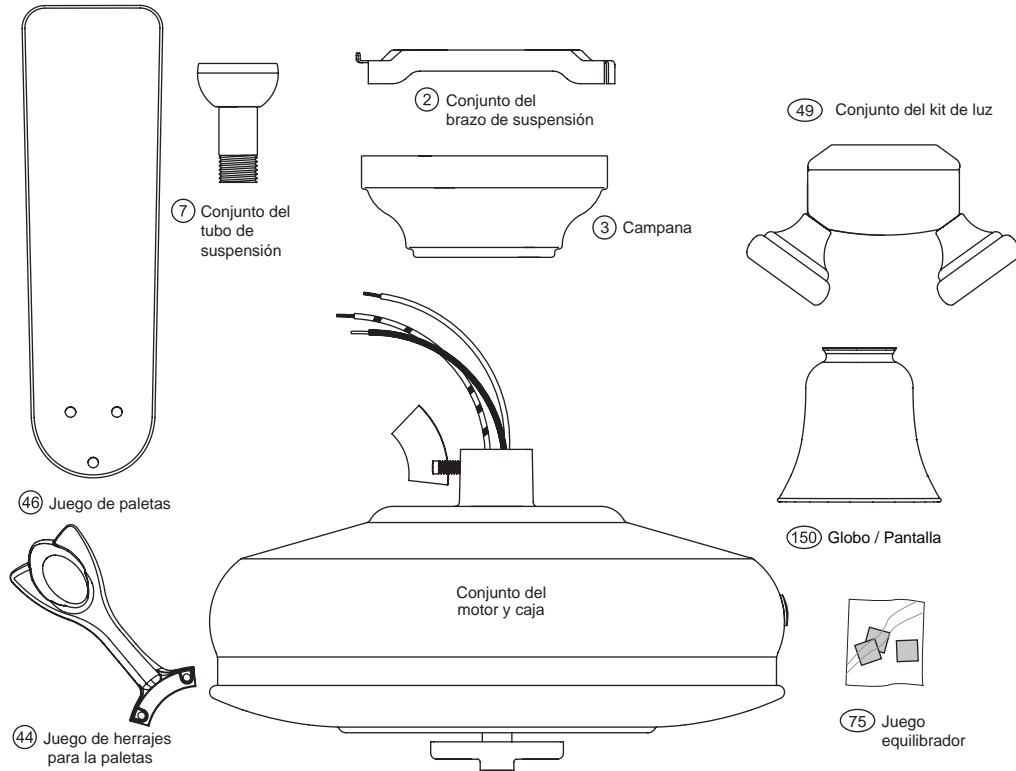

GUÍA DE PIEZAS

Use la Guía de Piezas de abajo para verificar que todas las piezas estn incluidas en la caja.

Si alguna pieza falta o est daada, llame al telefono 1-888-830-1326.

POR FAVOR NO DEVUELVA ESTE PRODUCTO A LA TIENDA DONDE LO COMPR.

Antes de instalar su ventilador, anote la informacin siguiente para sus archivos y asistencia con la garanta.

Piezas del ventilador (no dibujadas a escala)