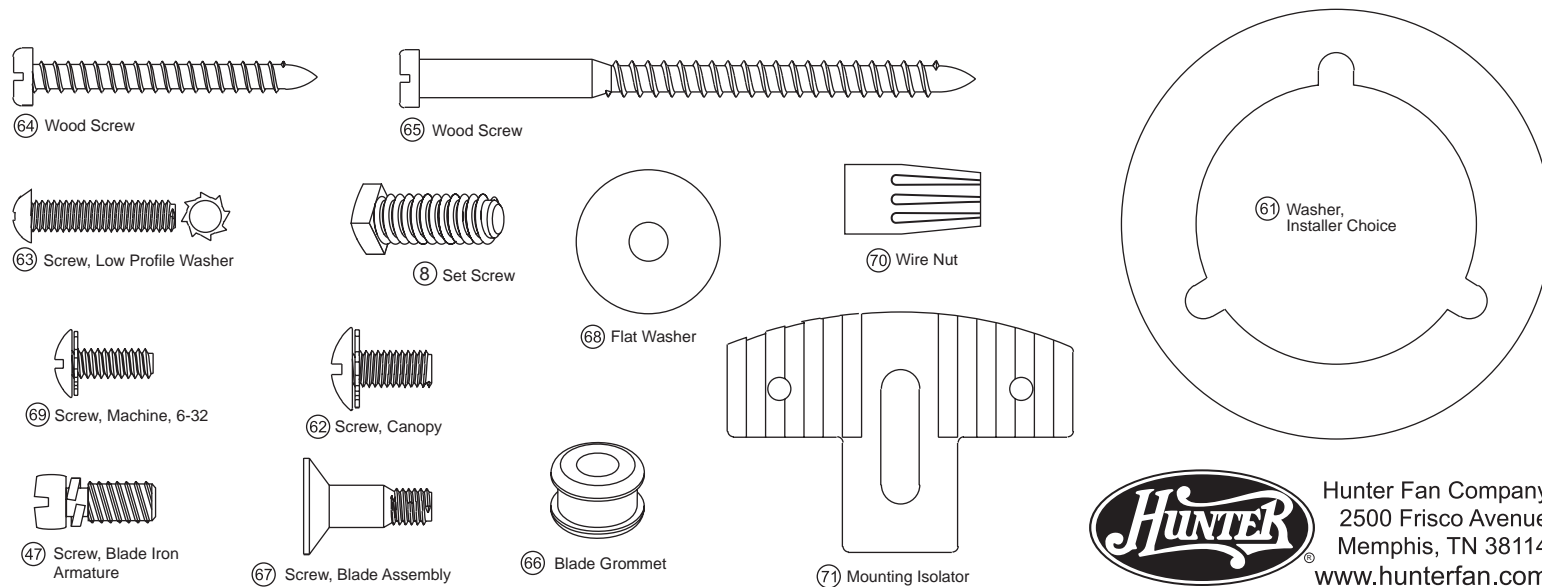

Hardware (Drawn to Scale)

Hunter Fan Company
2500 Frisco Avenue
Memphis, TN 38114
www.hunterfan.com

98000-01-310
01/01/07