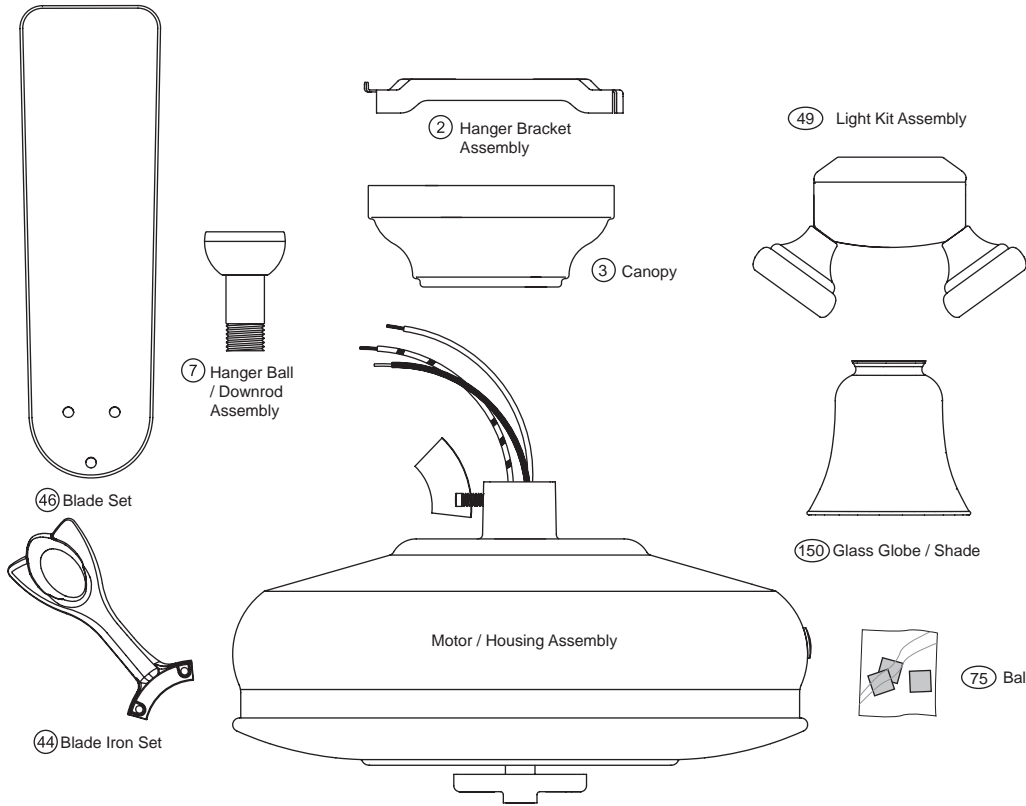

PARTS GUIDE

Using the Parts Guide below, check to make sure all parts are included in the box.
If parts are missing or damaged call 1-888-830-1326.
PLEASE DO NOT RETURN THIS PRODUCT TO THE STORE.

Before installing your fan, record the following information for your records and warranty assistance.

Fan Parts (Not Drawn to Scale)

Model Name _____
Catalog No. _____
Serial No. _____
Date Purchased _____
Where Purchased _____

Missing / Broken Parts:
Call 1-888-830-1326

1. **Fan does not work:**
1. Reference the Trouble Shooting guide in your Instruction Manual.
  2. Call your Local Service Center.
  3. Call Technical Support at 901-248-2222.

For additional information on:
Hunter Products • Trouble Shooting
Dealer Location • Service Center Locator
Call 1-800-448-6837
www.hunterfan.com

Parts List		Model #	23964	23965
		Asm. Dwg. #	95329-01	95329-02
		Finish	Bright Brass	Brushed Nickel
Item #	Item Name	Qty	Part #	Part #
1	Canopy Assembly			
2	* Hanger Bracket Assembly	1	74090-02-232	74090-02-232
3	* Canopy	1	92697-01-116	92697-01-214
7	* Hanger Ball / Downrod Assembly	1	74229-03-116	74229-03-214
8	Set Screw	2	03009-01-232	03009-01-133
44	Blade Iron Set	1	93451-05-116	93451-05-214
46	Blade Set	1	74296-13-000	74296-20-000
47	Screw, Blade Iron Armature	11	63755-05-232	63755-05-133
49	Light Kit Assembly	1	96946-01-000	96946-09-000
150	Glass Globe / Shade	3	84884-01-000	84884-09-000
60	* Hardware Kit	1	92895-00-850	92895-00-851
61	Washer, Installers Choice	1	73788-01-232	73788-01-232
62	Screw, Canopy	2	74510-04-232	74510-04-133
63	Screw, Low Profile Washer	3	74508-06-232	74508-06-232
64	Wood Screw	2	06512-01-232	06512-01-232
65	Wood Screw	2	03144-03-232	03144-03-232
66	Blade Grommet	16	05989-01-000	05989-01-000
67	Screw, Blade Assembly	16	63730-06-232	63730-06-133
68	Flat Washer	4	06301-01-232	06301-01-232
69	Screw, Machine, 6-32	3	74506-03-232	74506-03-133
70	Wire Nut	4	05172-01-000	05172-01-000
71	Mounting Isolator	2	74135-01-000	74135-01-000
75	Balancing Kit	1	07570-01-000	07570-01-000
86	Remote Control Receiver	1	85068-02-000	85068-02-000
87	Remote Control Transmitter	1	85094-01-000	85094-01-000
88	Remote Control Cradle	1	85093-01-000	85093-01-000