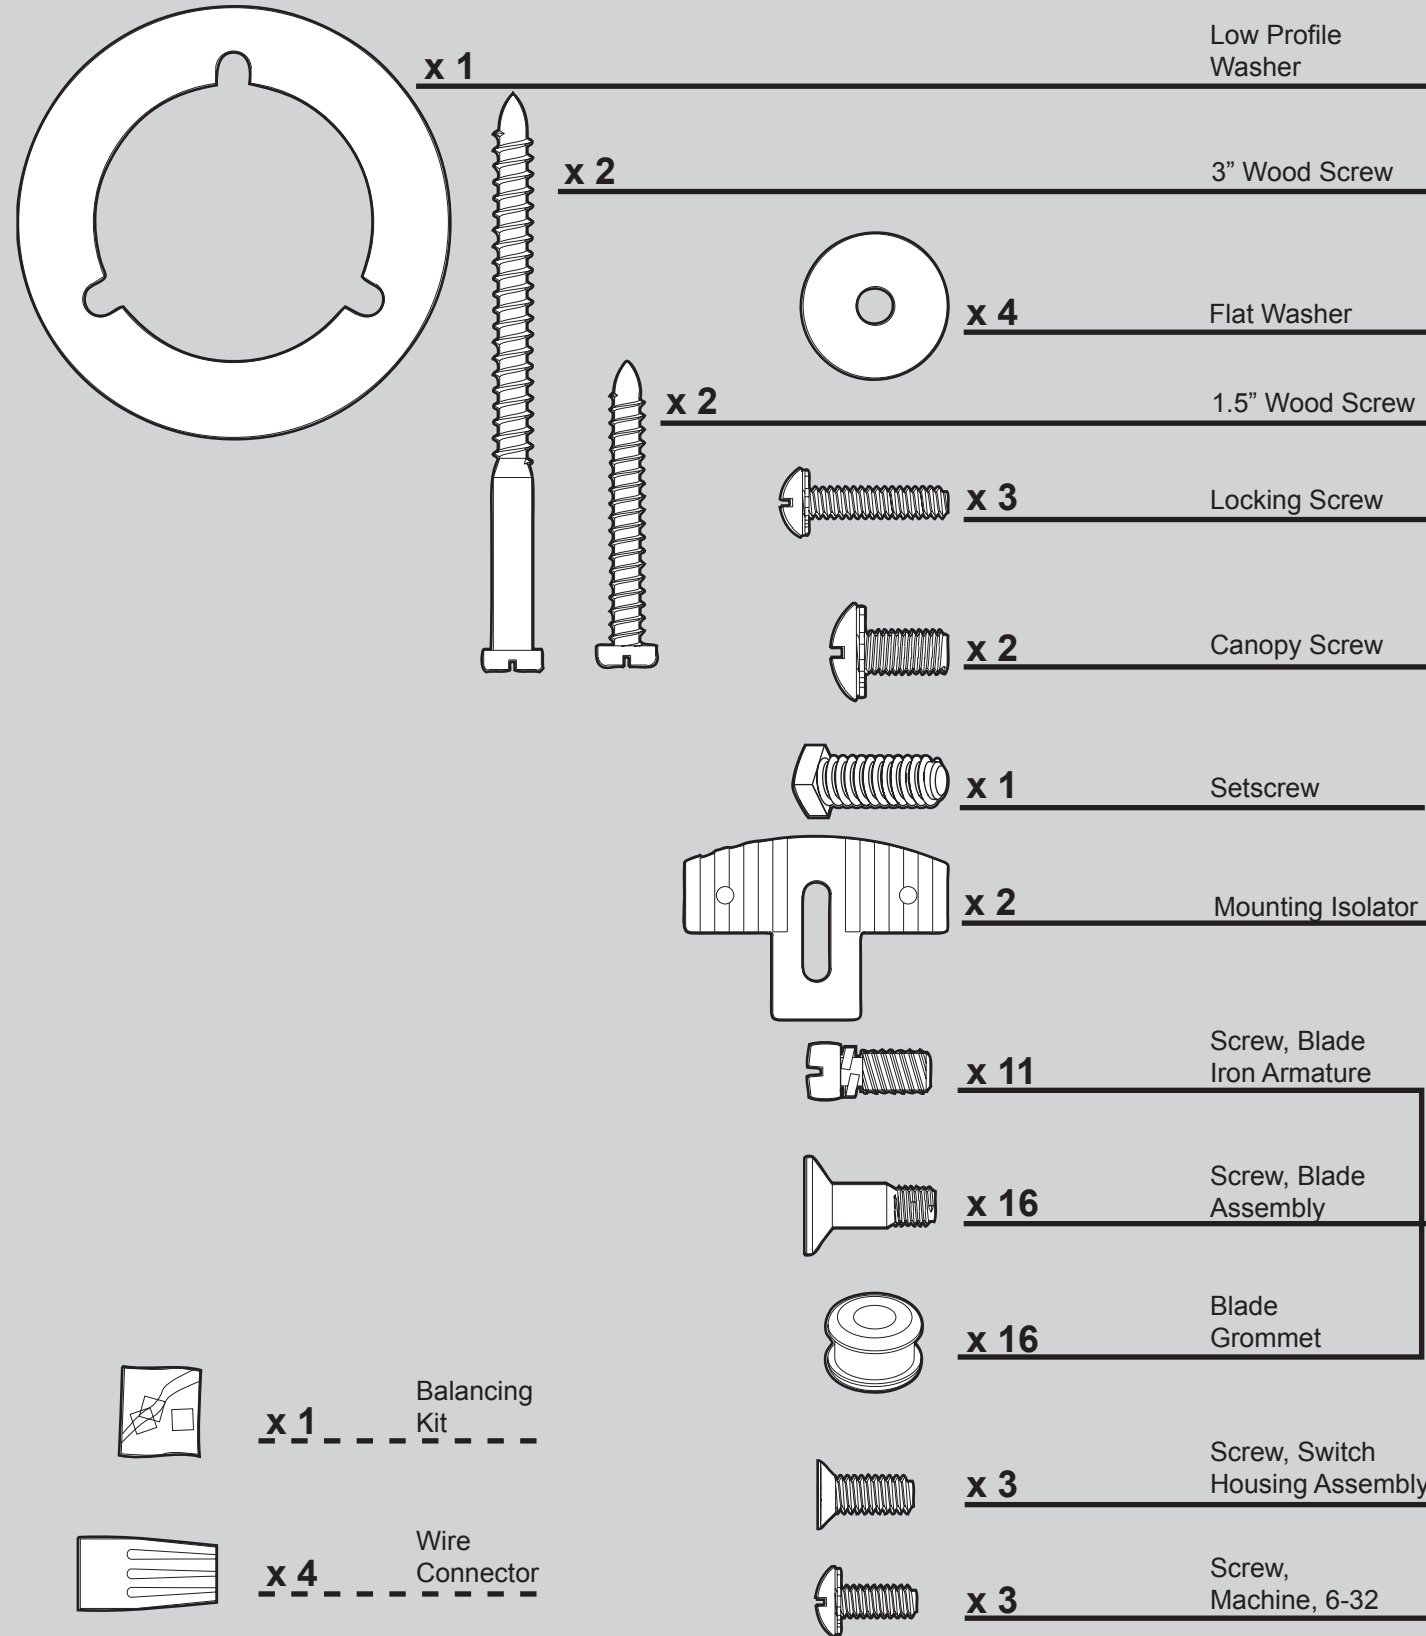

Hardware

(Drawn to Scale)