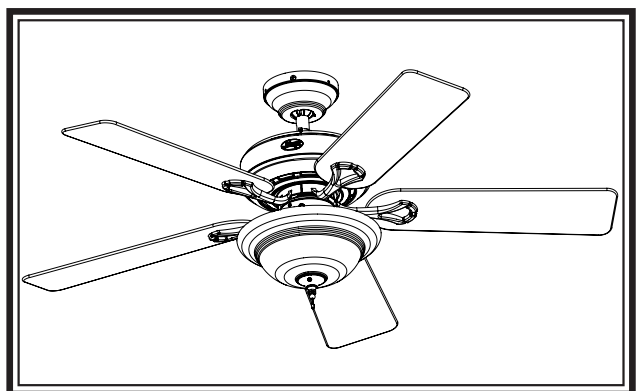

GUÍA DE PIEZAS

Hunter

ALTO

Consulte esta Guía de partes para asegurarse de que todas las partes estén incluidas en la caja.