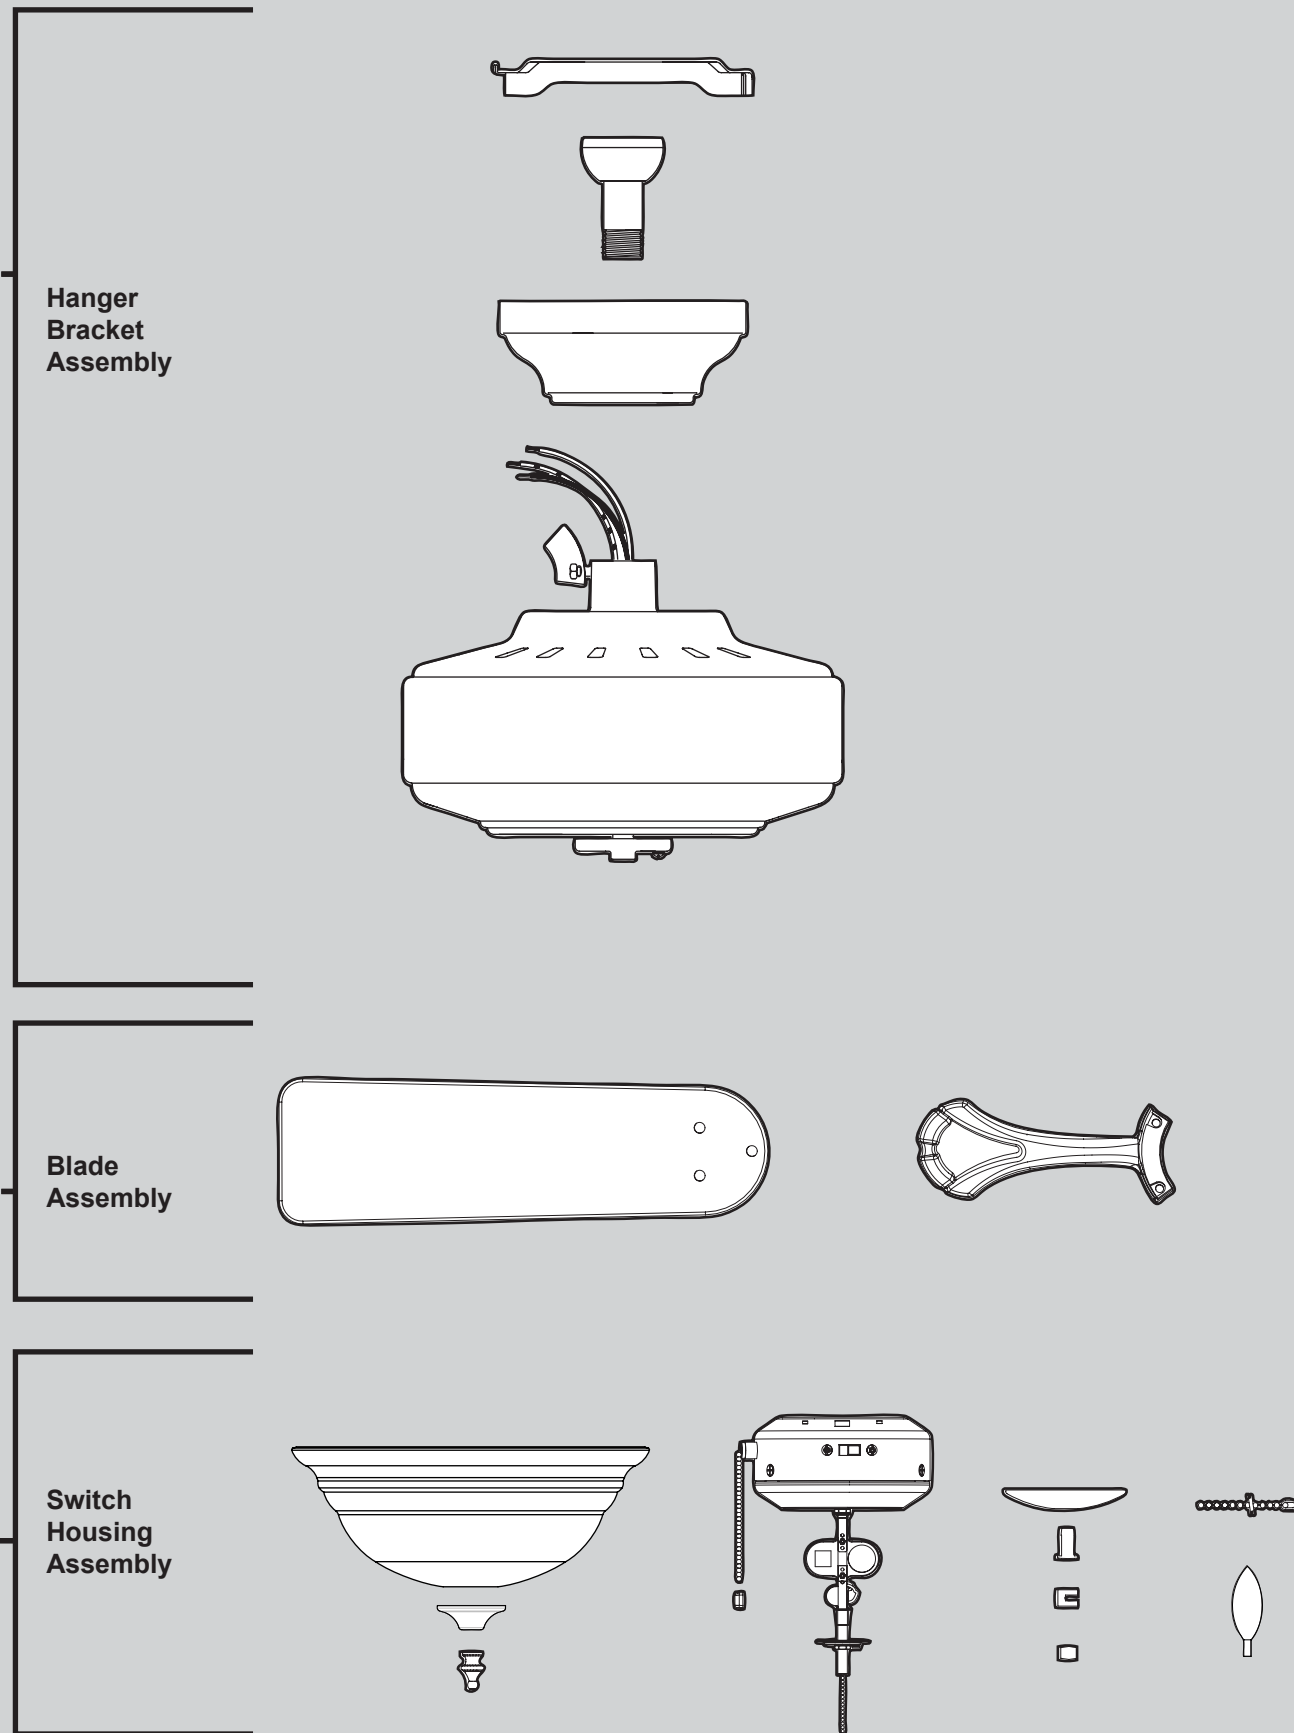

Hardware

(Drawn to Scale)

Fan Parts

(Not Drawn to Scale)

PARTS GUIDE

Hunter

Using this Parts Guide, make sure all parts are included in the box.

If parts are missing, **DO NOT RETURN**

THIS ITEM TO THE STORE, call 888-830-1326 for assistance.

THIS PARTS GUIDE IS FOR REFERENCE ONLY.

REFER TO THE INSTALLATION MANUAL FOR FULL ASSEMBLY INSTRUCTIONS.

Parts List	Model #	20177	20178
	Asm. Dwg. #	99079-01	99079-02
	Finish	Brushed Nickel	New Bronze
Item Name	Qty	Part #	Part #
Hanging System Kit	1	96759-09	96759-30
Ceiling Plate			
Canopy			
Canopy Trim Ring			
Hanger Ball / Downrod Assembly			
Setscrew			
Low Profile Washer			
Canopy Screw			
Wood Screw			
Flat Washer			
Mounting Isolator			
Screw, Low Profile			
Switch Housing Assembly	1	G1202-09	G1202-30
Light Kit Assembly	1	96942-02	96942-02
Blade Iron Set	1	92805-05	92805-05
Blade Set	1	G0677-53	G0677-53
Screw, Blade Iron Armature	16	63755-05	63755-05
Hardware Kit	1	99079-00-860	99079-00-861
Blade Assembly Screw			
Blade Grommet			
Screw, Machine, 6-32			
Wire Connector			
Screw, Switch Housing Assembly			
Balancing Kit	1	65666-01	65666-01
Bottom Cap	1	64349-02	64349-02
Finial	1	64350-02	64350-02
Switch Housing Cover	1	73853-01	73853-01
Switch Housing Plug Button	1	73854-01	73854-01
Dummy Terminal, Male	1	08198-01	08198-01
Dummy Terminal, Female	1	08200-01	08200-01
Pull Chain Extension	1	07611-05	07611-05
Globe/Shade	1	84602-04	84602-04
Light bulb / Bulb	2	77646-04	77646-04