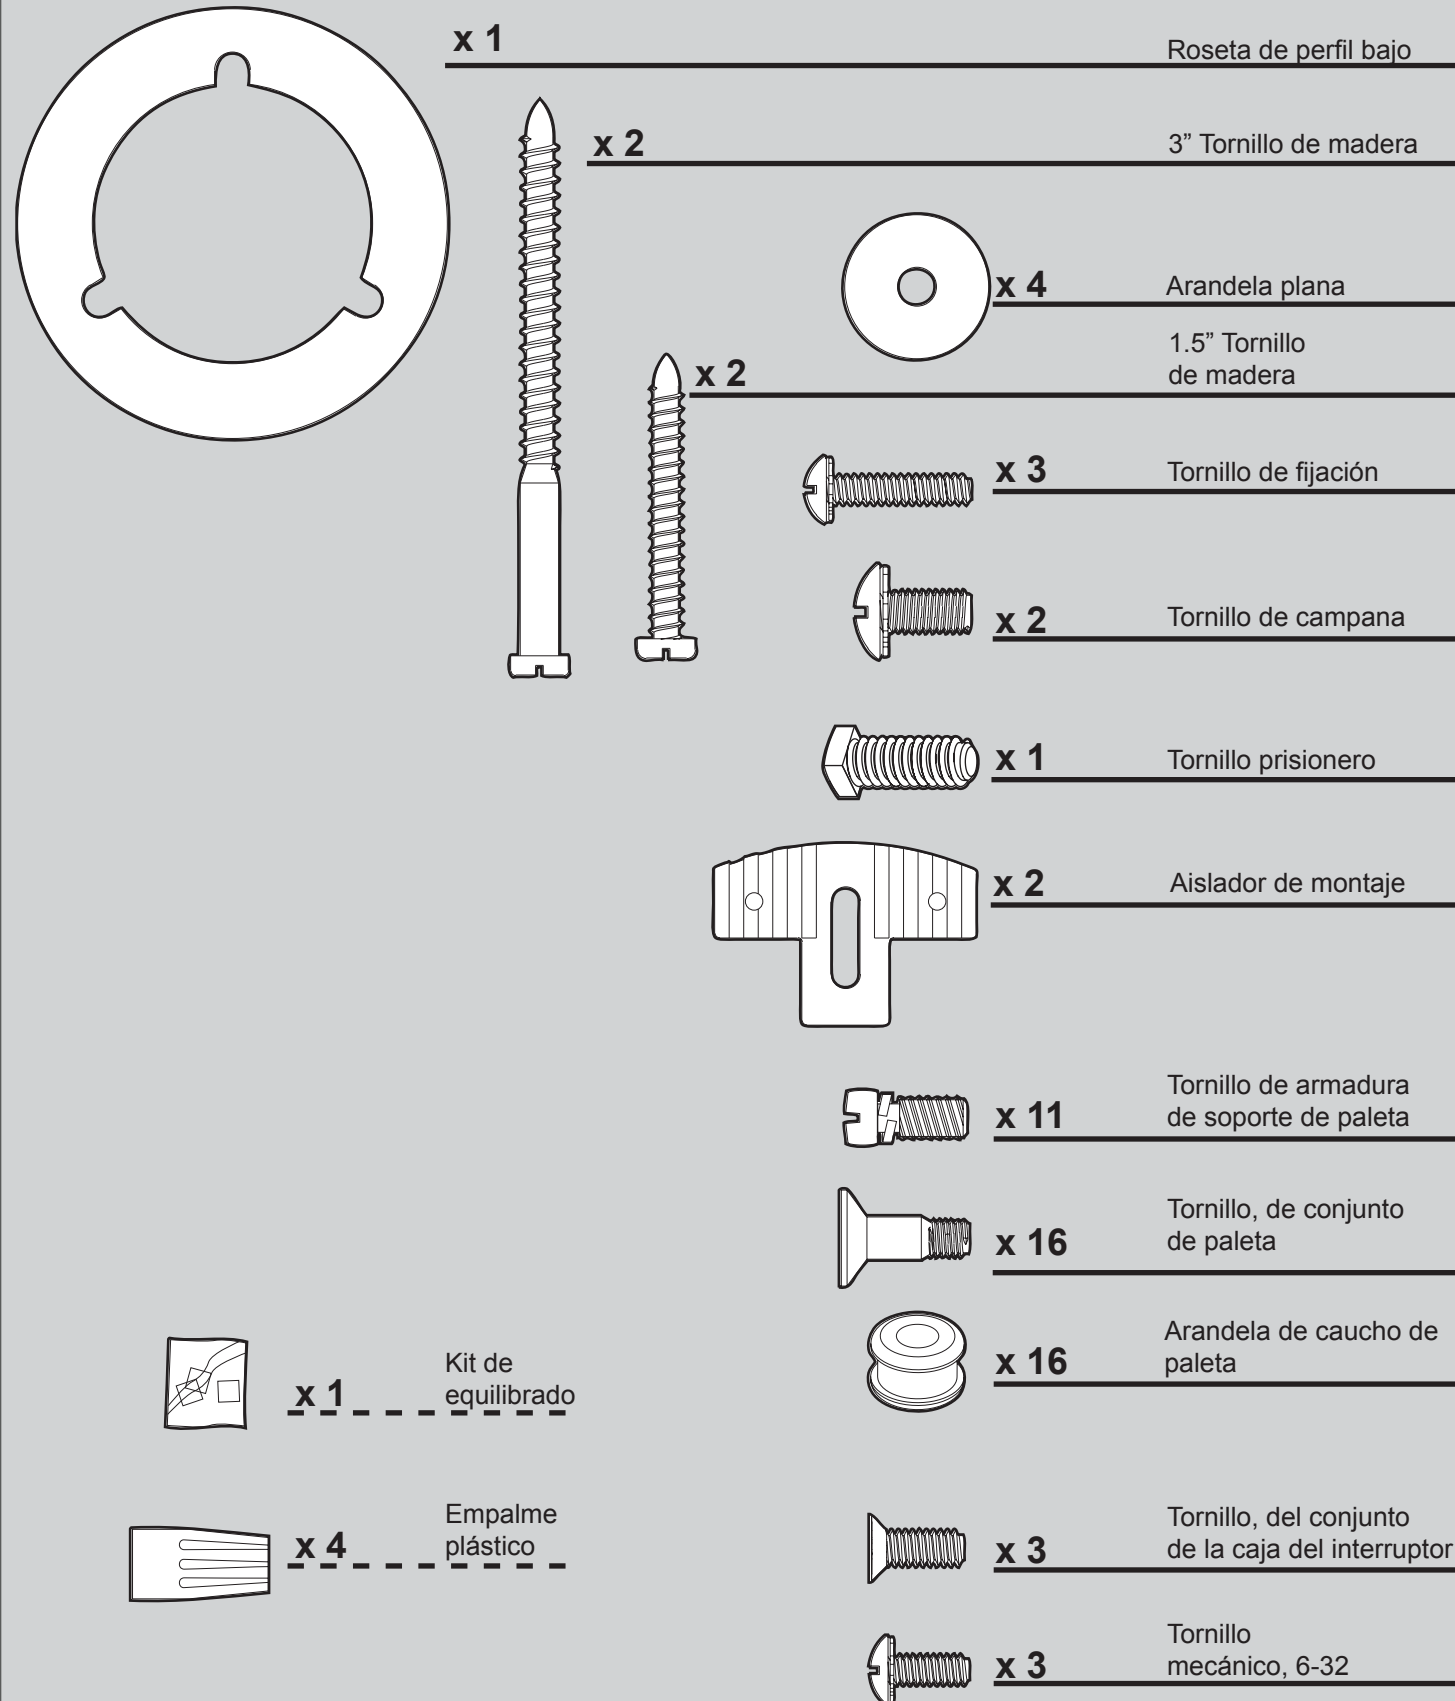

Materiales

(no dibujados a escala)