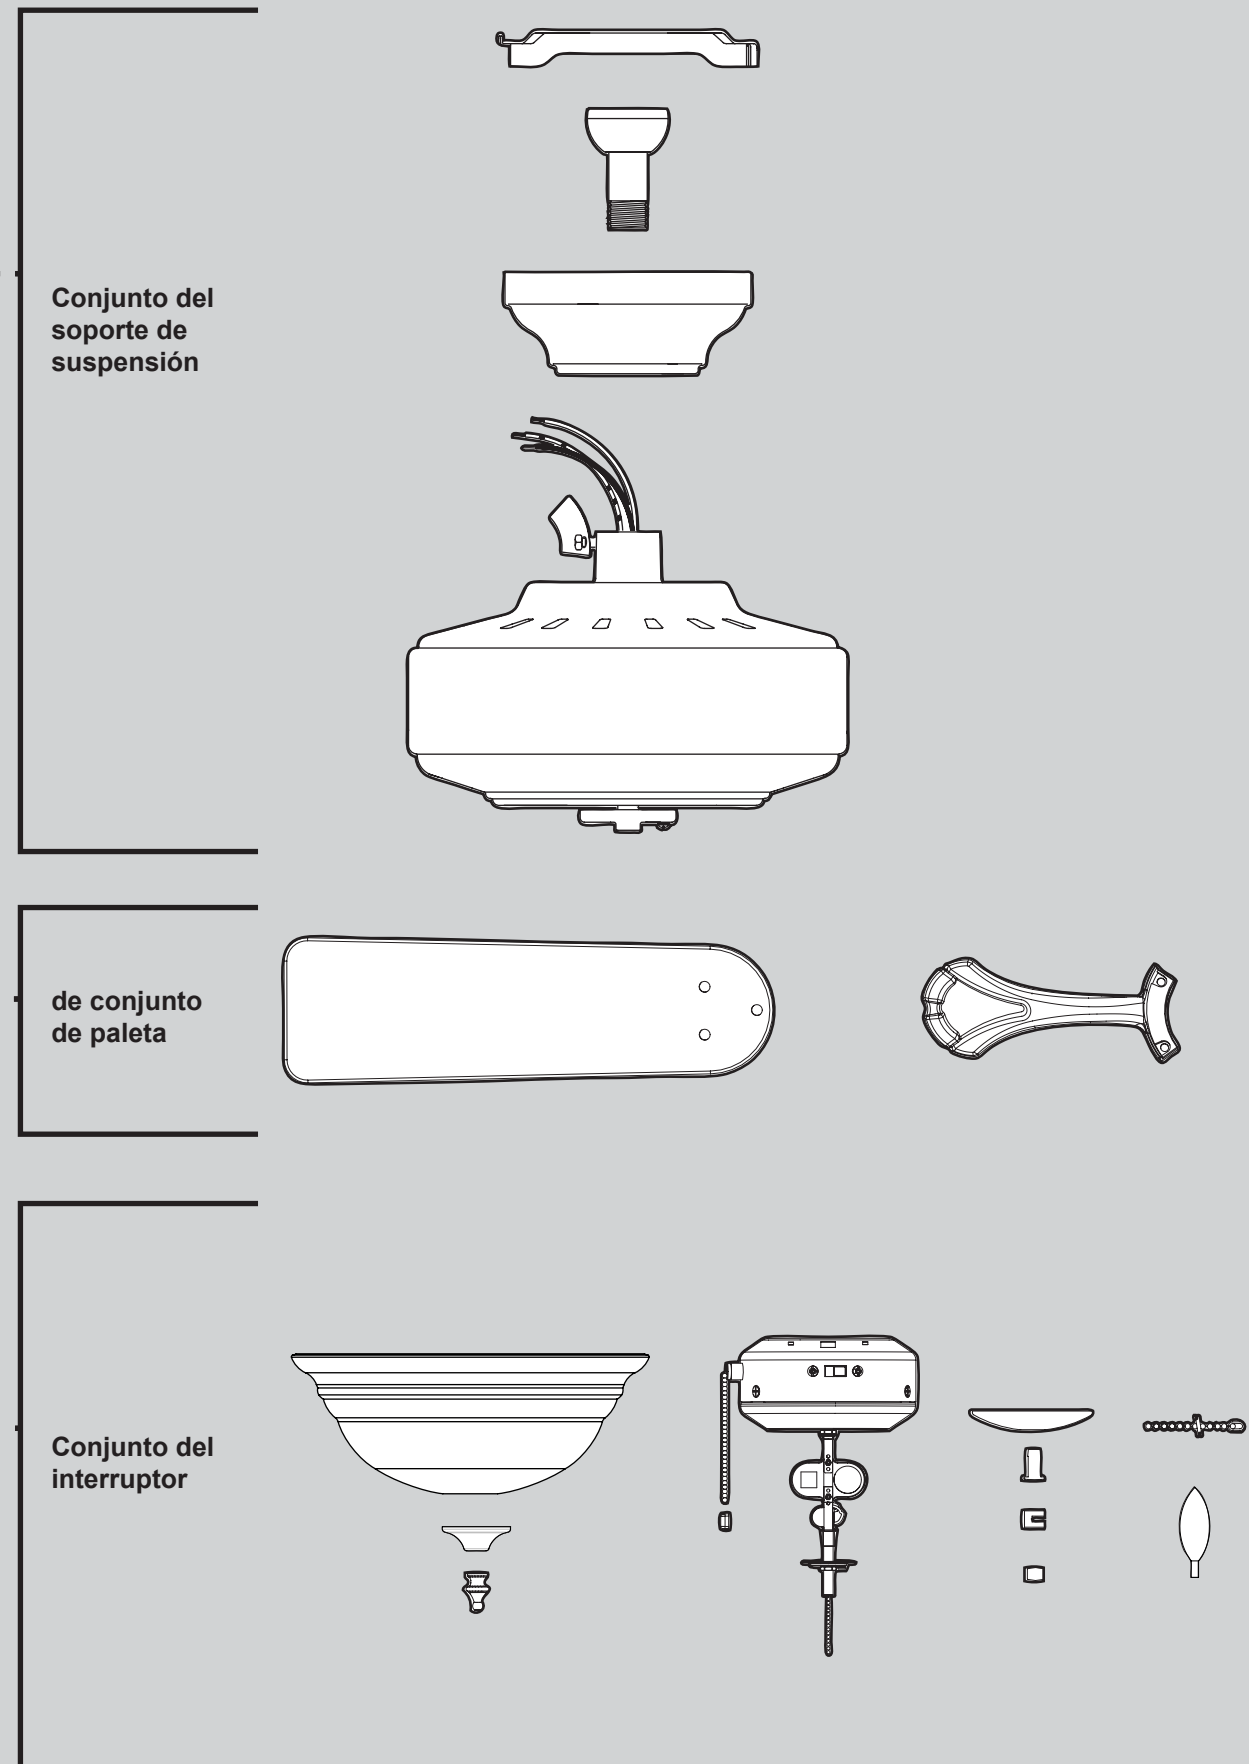

Piezas del ventilador

(no dibujadas a escala)