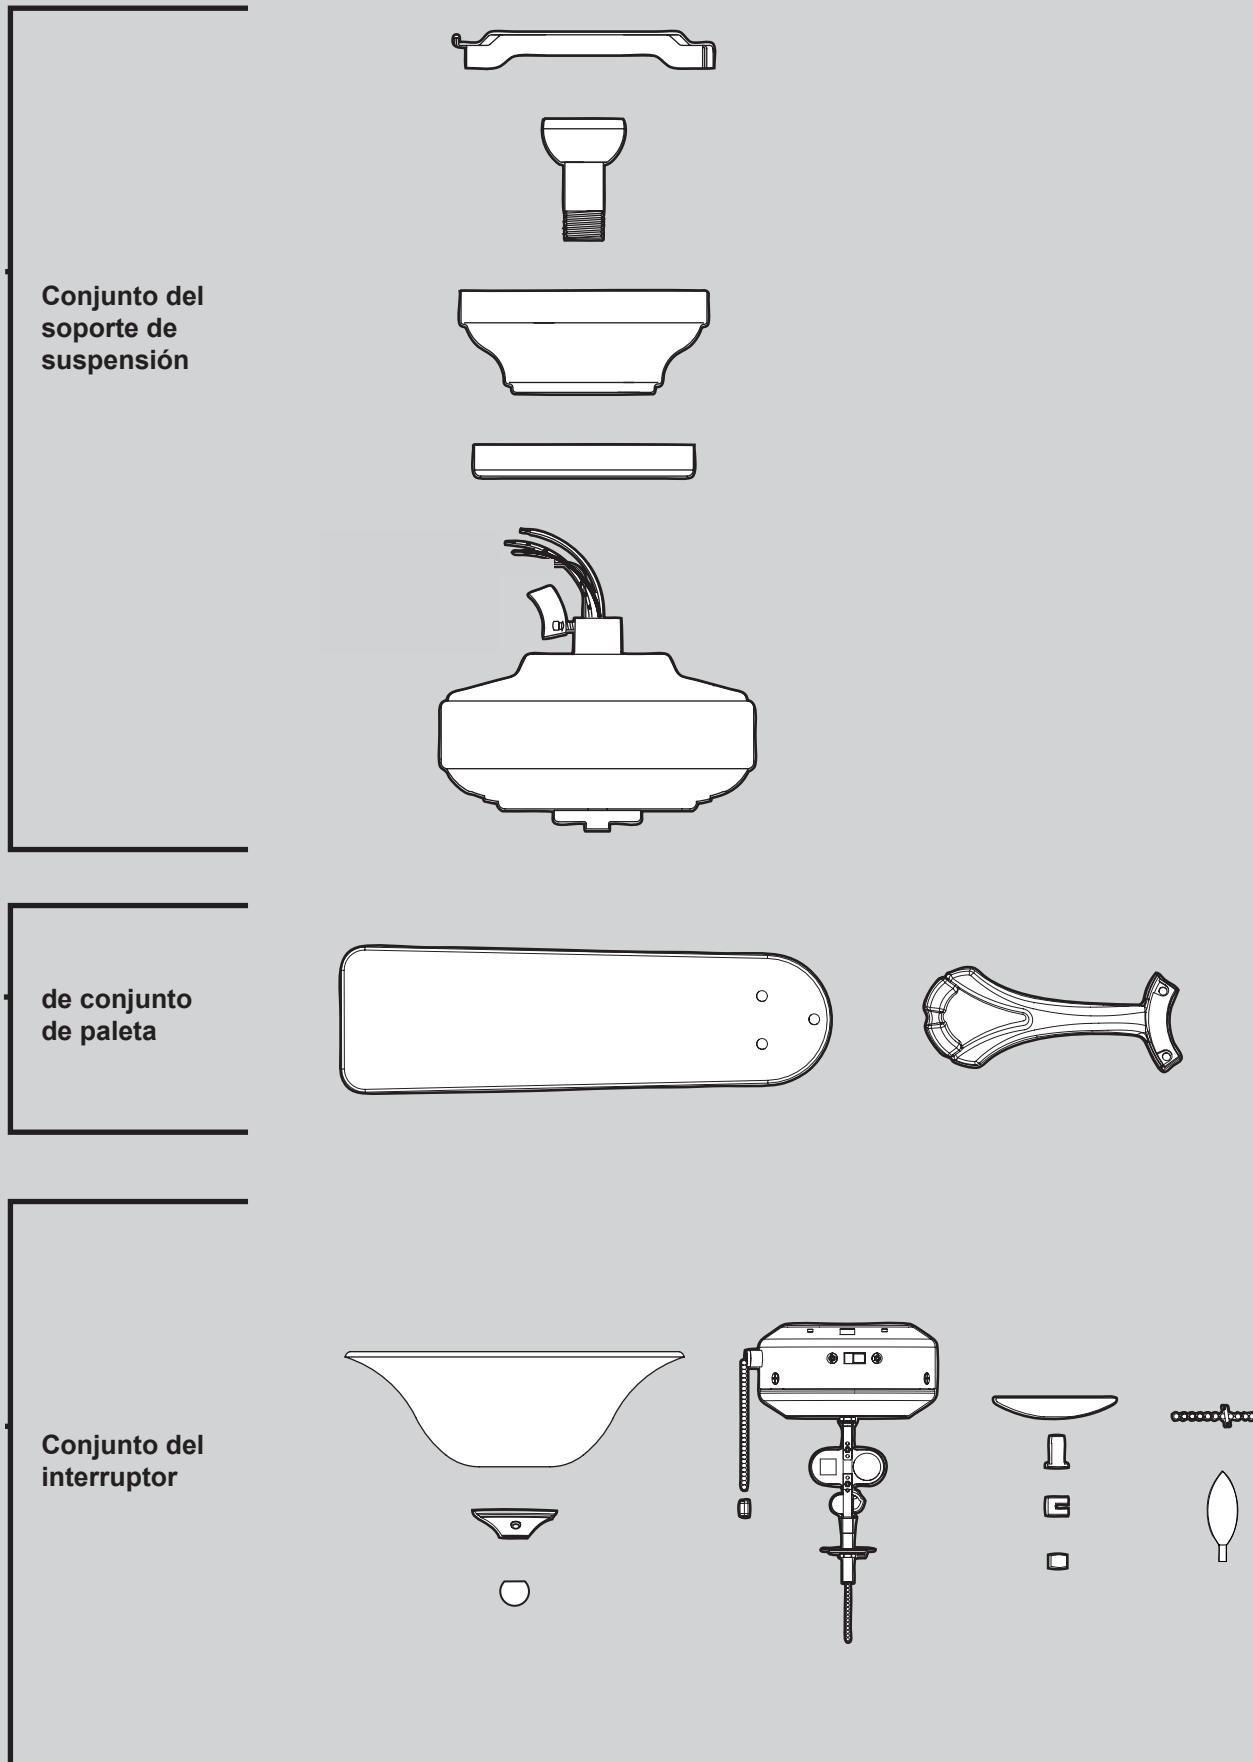

THIS PARTS GUIDE IS FOR REFERENCE ONLY.

REFER TO THE INSTALLATION MANUAL FOR FULL ASSEMBLY INSTRUCTIONS.

| Parts List | Model # | 20531A |
|--------------------------------|-------------|----------------|
| | Asm. Dwg. # | 93173-01 |
| | Finish | Brushed Nickel |
| Item Name | Qty | |
| Hanger Bracket Assembly | 1 | 74090-02 |
| Ceiling Plate | | |
| Canopy | 1 | 92697-01 |
| Hanger Ball / Downrod Assembly | 1 | 63722-26 |
| Flat Washer | 4 | 06301-01 |
| Mounting Isolator | 2 | 74135-01 |
| Low Profile Washer | 1 | 73788-01 |
| Canopy Screw | 3 | 74510-04 |
| Low Profile Screw | 3 | 74508-06 |
| Wood Screw | 2 | 03144-03 |
| Wood Screw | 2 | 06512-01 |
| Setscrew | 1 | 03009-01 |
| Blade Iron Set | 1 | 74143-02 |
| Blade Set | 1 | 74296-20 |
| Switch Housing Assembly | 1 | G0655-09 |
| Light Kit Assembly | 1 | 97231-03 |
| Hardware Kit | 1 | 93173-00-860 |
| Screw, Blade Iron Armature | | |
| Blade Grommet | | |
| Blade Assembly Screw | | |
| Screw, Machine, 6-32 | | |
| Wire Connector | | |
| Screw, Switch Housing Assembly | | |
| Balancing Kit | 1 | 07570-01 |
| Pull Chain | 2 | 07611-02 |
| Bottom Cap | 1 | 63987-03 |
| Finial | 1 | 07613-01 |
| Globe/Shade | 1 | 84886-01 |
| Switch Housing Cover | 1 | 73853-01 |
| Switch Housing Plug Button | 1 | 73854-01 |
| Dummy Terminal, Male | 1 | 08198-01 |
| Dummy Terminal, Female | 1 | 08200-01 |
| Light bulb / Bulb | 2 | 77646-04 |

Materiales

(no dibujados a escala)

Piezas del ventilador

(no dibujadas a escala)

GUÍA DE PIEZAS

Hunter

ALTO

Consulte esta Guía de partes para asegurarse de que todas las partes estén incluidas en la caja.