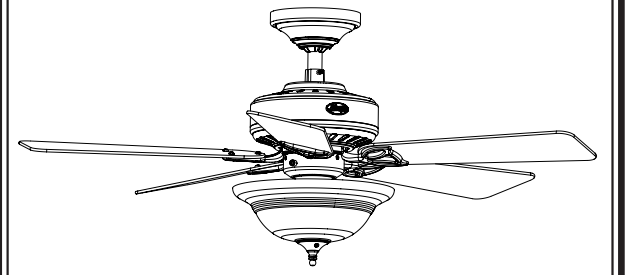

THIS PARTS GUIDE IS FOR REFERENCE ONLY.

REFER TO THE INSTALLATION MANUAL FOR FULL ASSEMBLY INSTRUCTIONS.

| Parts List | Model # | 20531A |
|--------------------------------|-------------|----------------|
| | Asm. Dwg. # | 93173-01 |
| | Finish | Brushed Nickel |
| Item Name | Qty | |
| Hanger Bracket Assembly | 1 | 74090-02 |
| Ceiling Plate | | |
| Canopy | 1 | 92697-01 |
| Hanger Ball / Downrod Assembly | 1 | 63722-26 |
| Flat Washer | 4 | 06301-01 |
| Mounting Isolator | 2 | 74135-01 |
| Low Profile Washer | 1 | 73788-01 |
| Canopy Screw | 3 | 74510-04 |
| Low Profile Screw | 3 | 74508-06 |
| Wood Screw | 2 | 03144-03 |
| Wood Screw | 2 | 06512-01 |
| Setscrew | 1 | 03009-01 |
| Blade Iron Set | 1 | 74143-02 |
| Blade Set | 1 | 74296-20 |
| Switch Housing Assembly | 1 | G0655-09 |
| Light Kit Assembly | 1 | 97231-03 |
| Hardware Kit | 1 | 93173-00-860 |
| Screw, Blade Iron Armature | | |
| Blade Grommet | | |
| Blade Assembly Screw | | |
| Screw, Machine, 6-32 | | |
| Wire Connector | | |
| Screw, Switch Housing Assembly | | |
| Balancing Kit | 1 | 07570-01 |
| Pull Chain | 2 | 07611-02 |
| Bottom Cap | 1 | 63987-03 |
| Finial | 1 | 07613-01 |
| Globe/Shade | 1 | 84886-01 |
| Switch Housing Cover | 1 | 73853-01 |
| Switch Housing Plug Button | 1 | 73854-01 |
| Dummy Terminal, Male | 1 | 08198-01 |
| Dummy Terminal, Female | 1 | 08200-01 |
| Light bulb / Bulb | 2 | 77646-04 |

Materiales

(no dibujados a escala)

Piezas del ventilador

(no dibujadas a escala)

GUÍA DE PIEZAS

Hunter

ALTO

Consulte esta Guía de partes para asegurarse de que todas las partes estén incluidas en la caja.