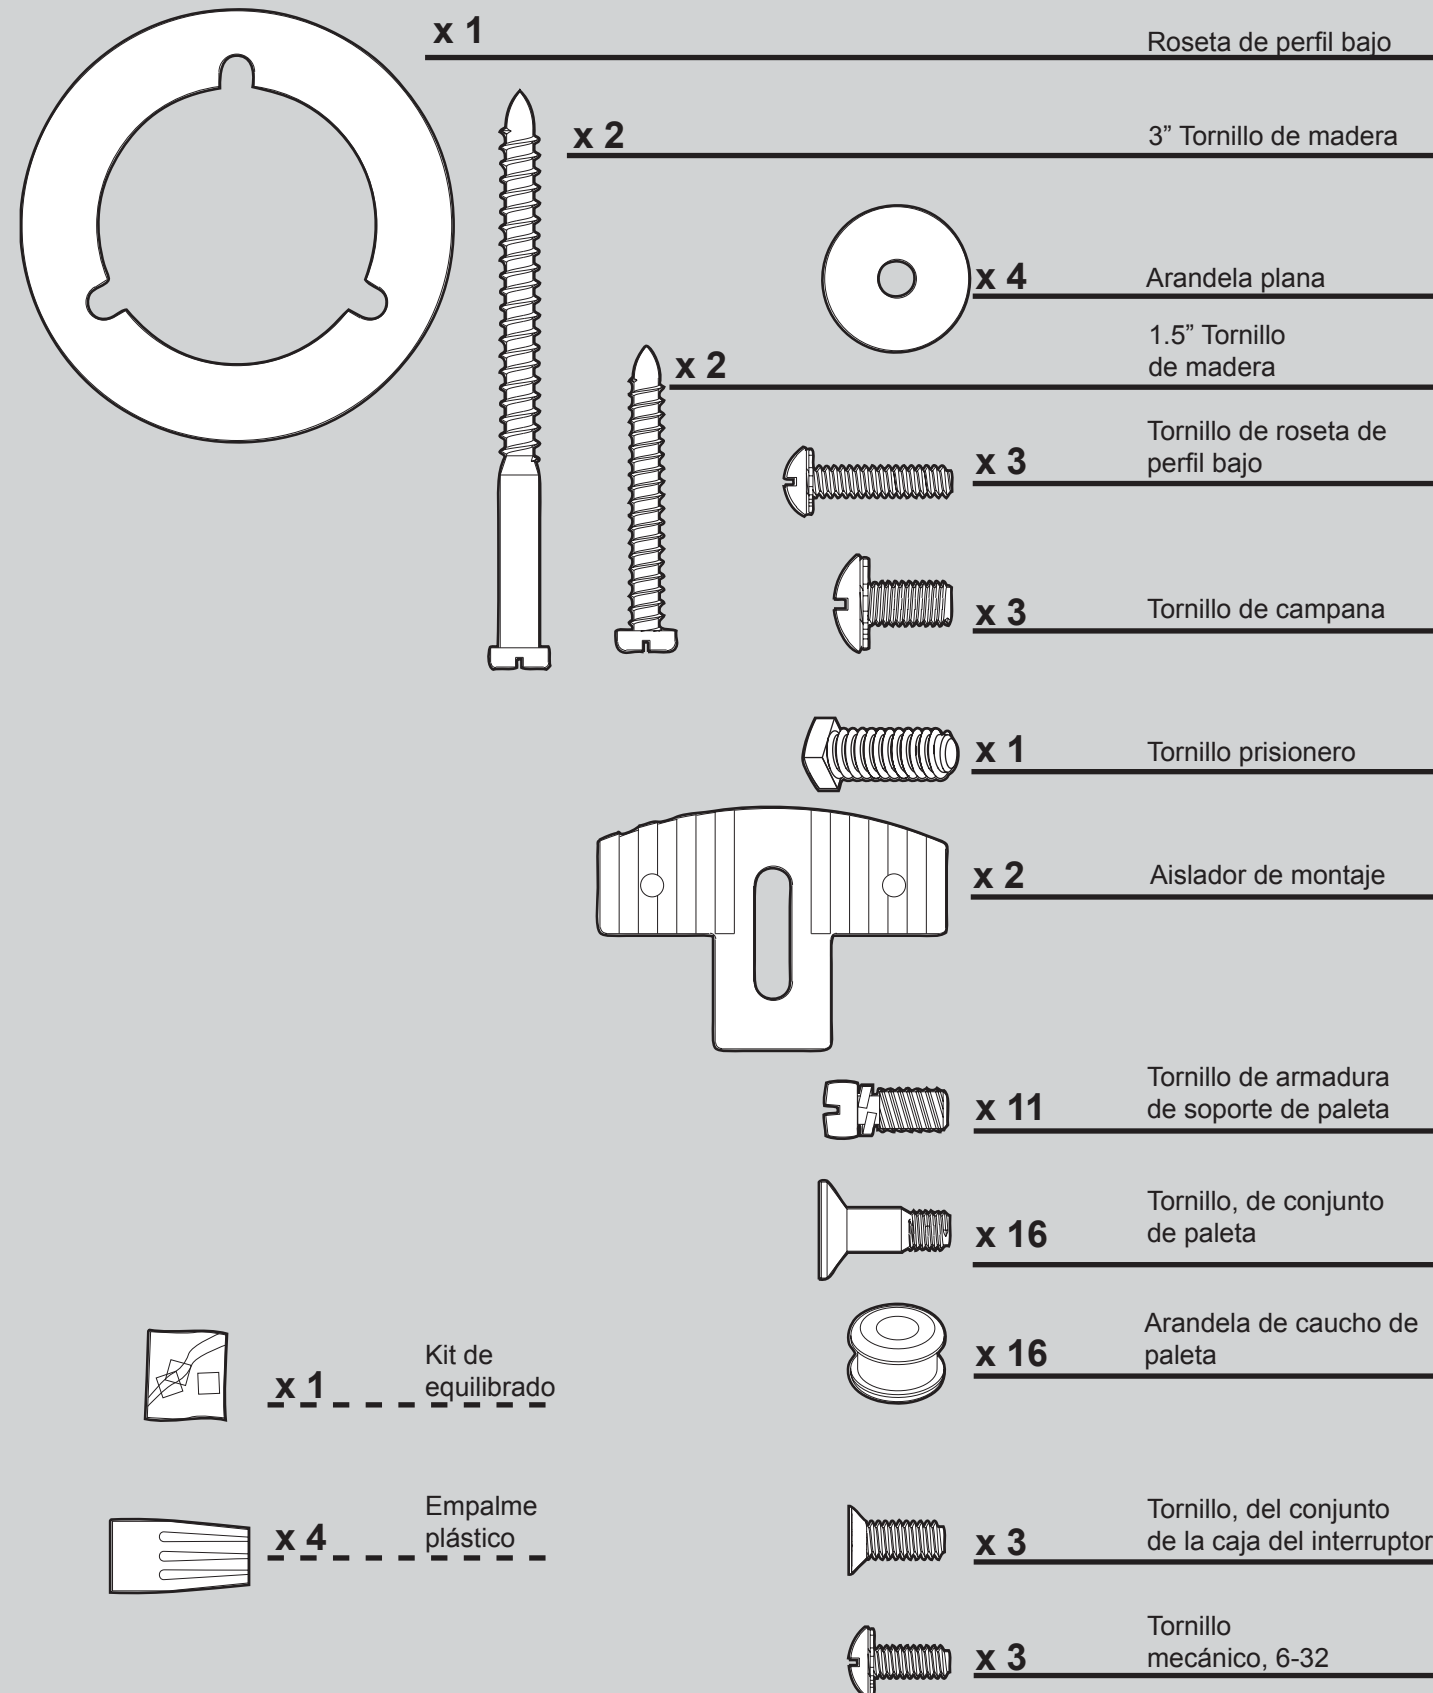

Materiales

(no dibujados a escala)