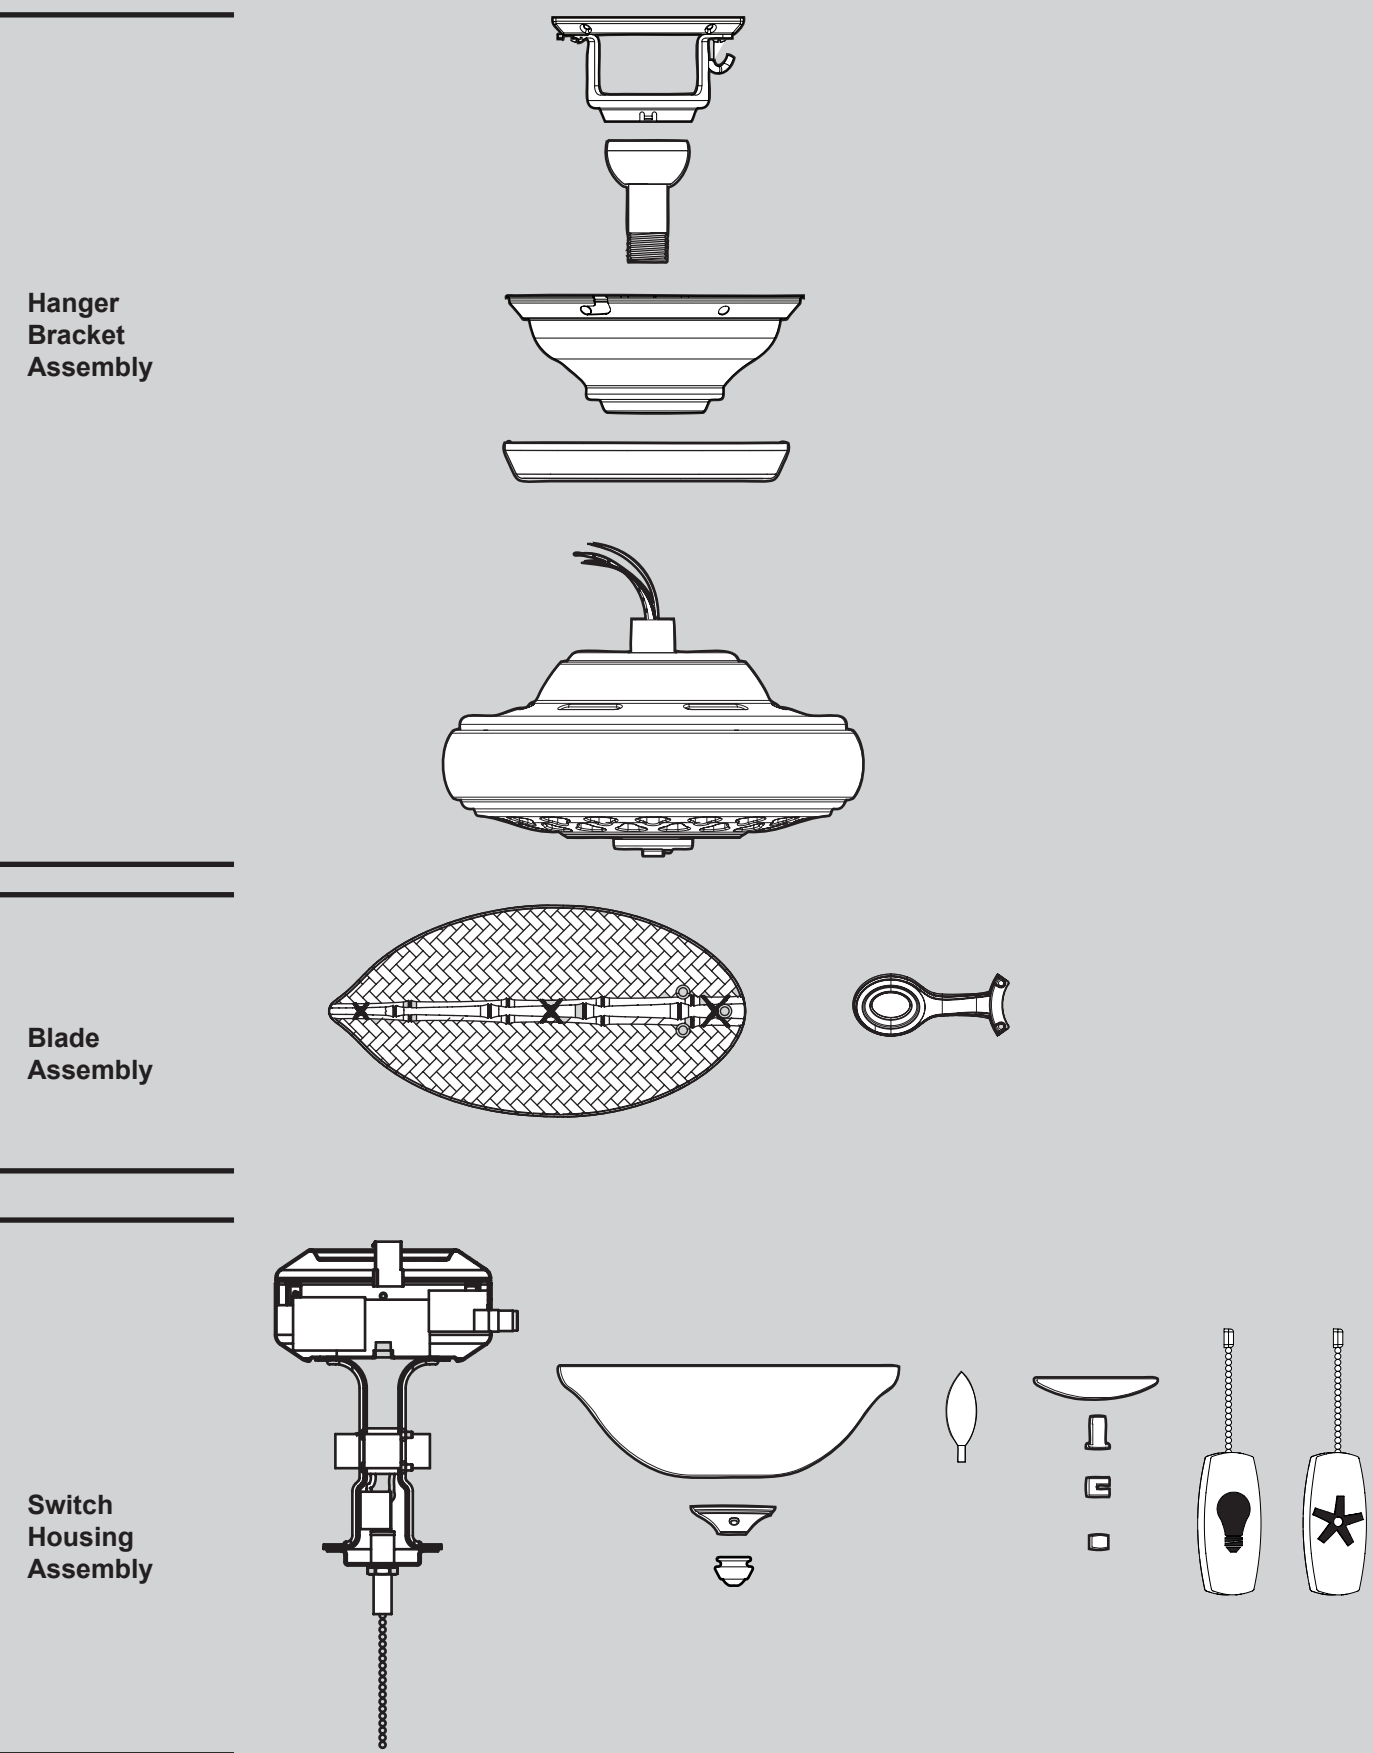

Fan Parts

(Not Drawn to Scale)