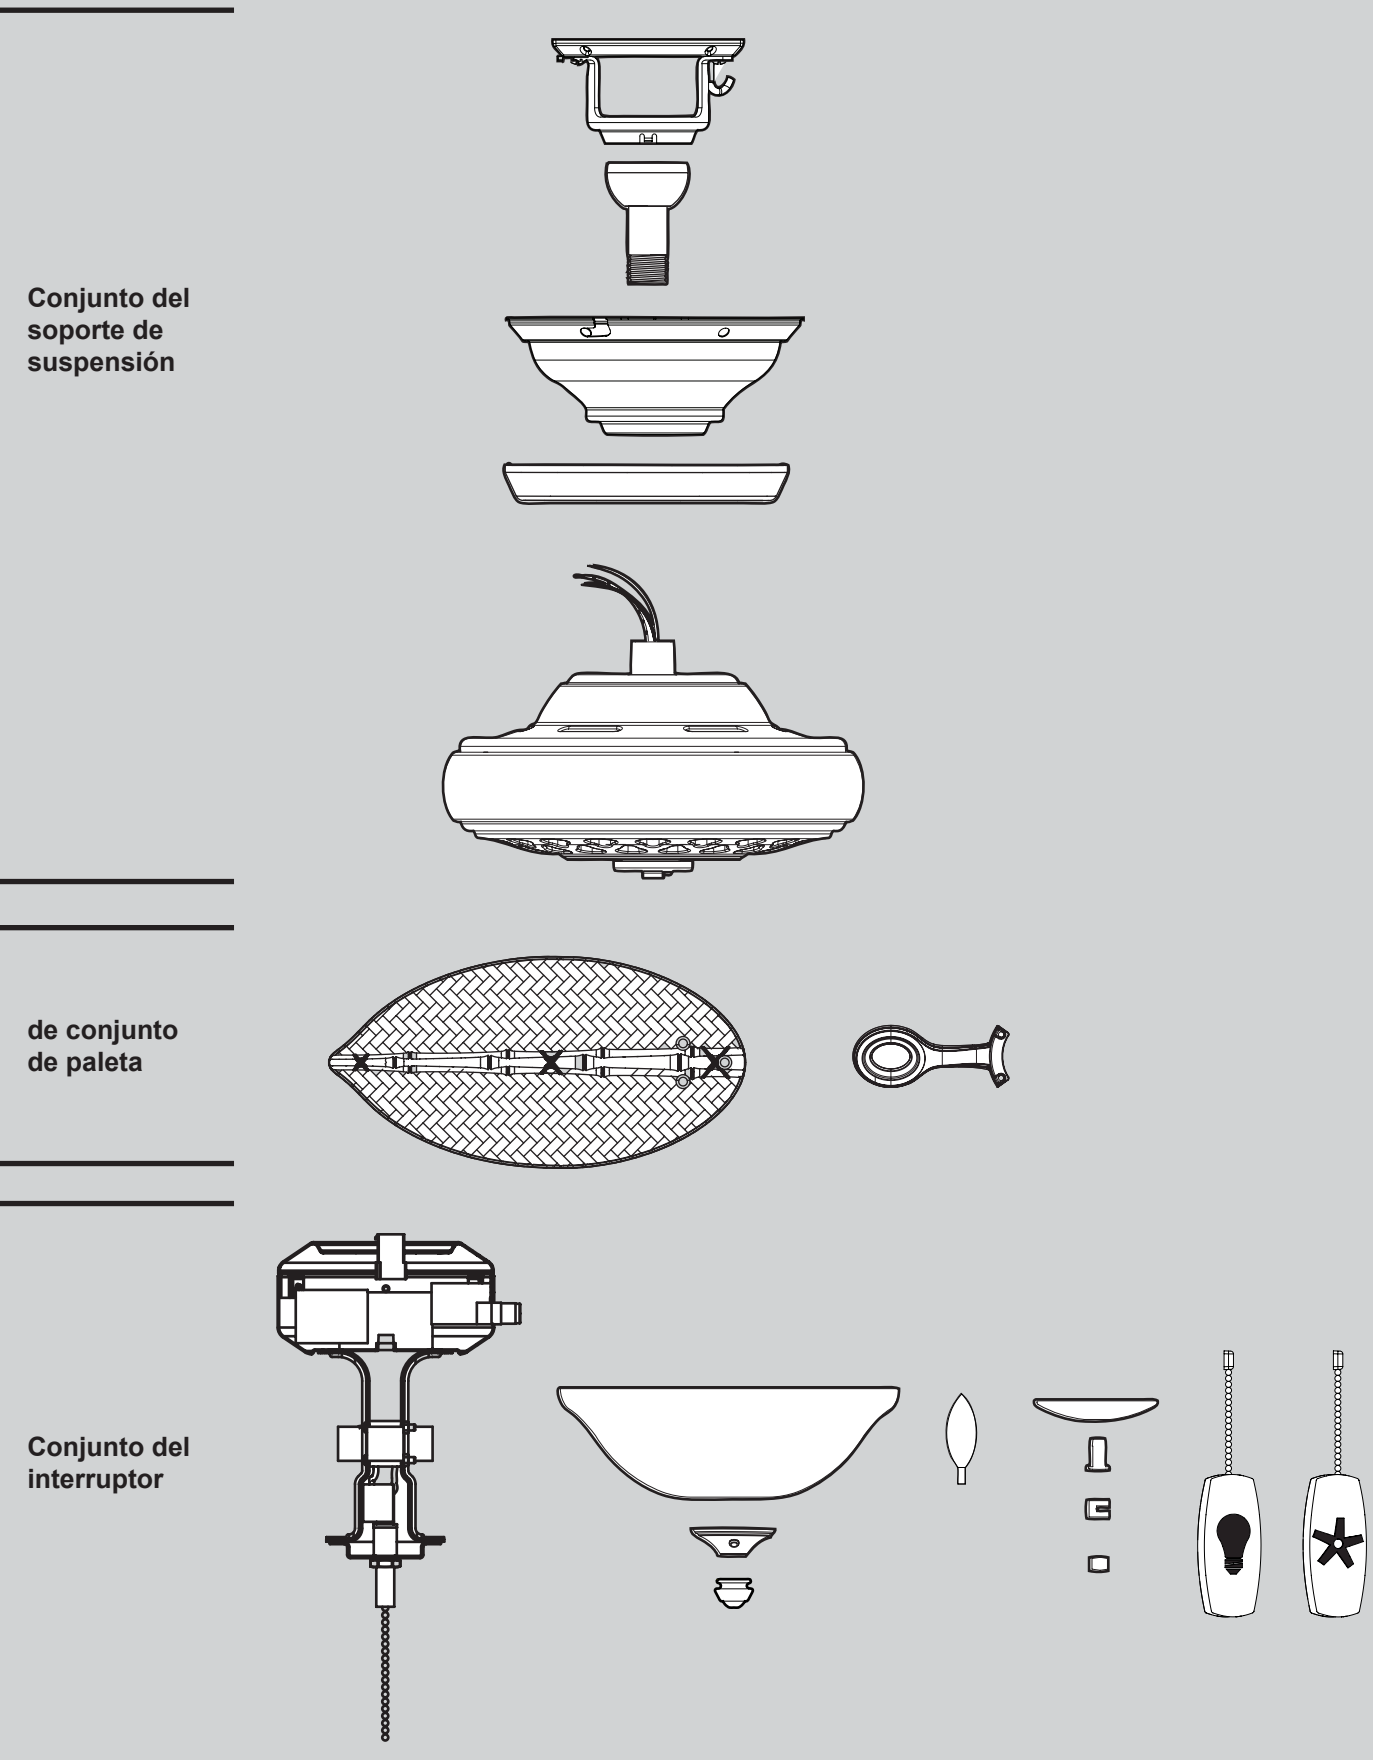

Piezas del ventilador

(no dibujadas a escala)