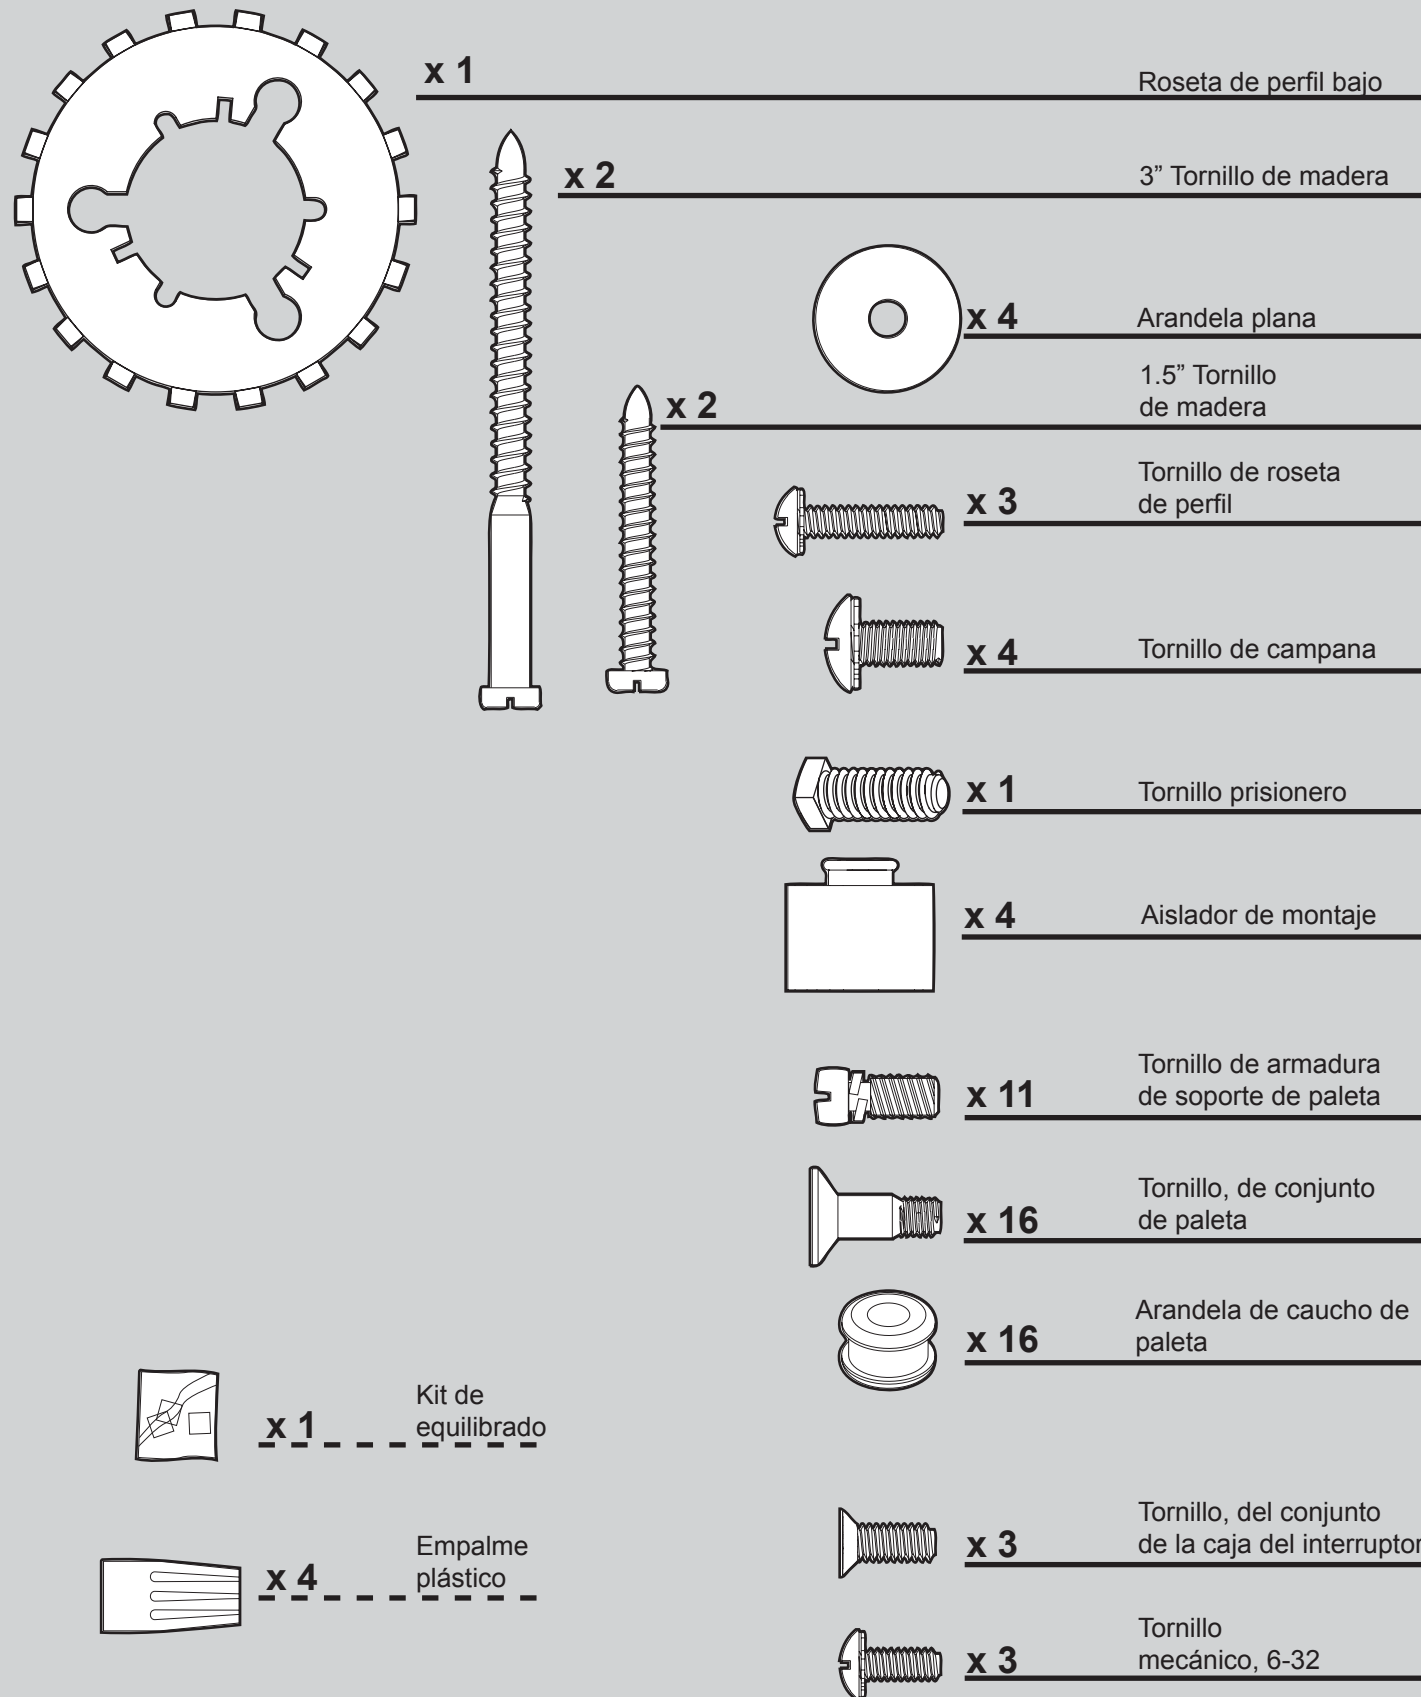

Materiales

(no dibujados a escala)