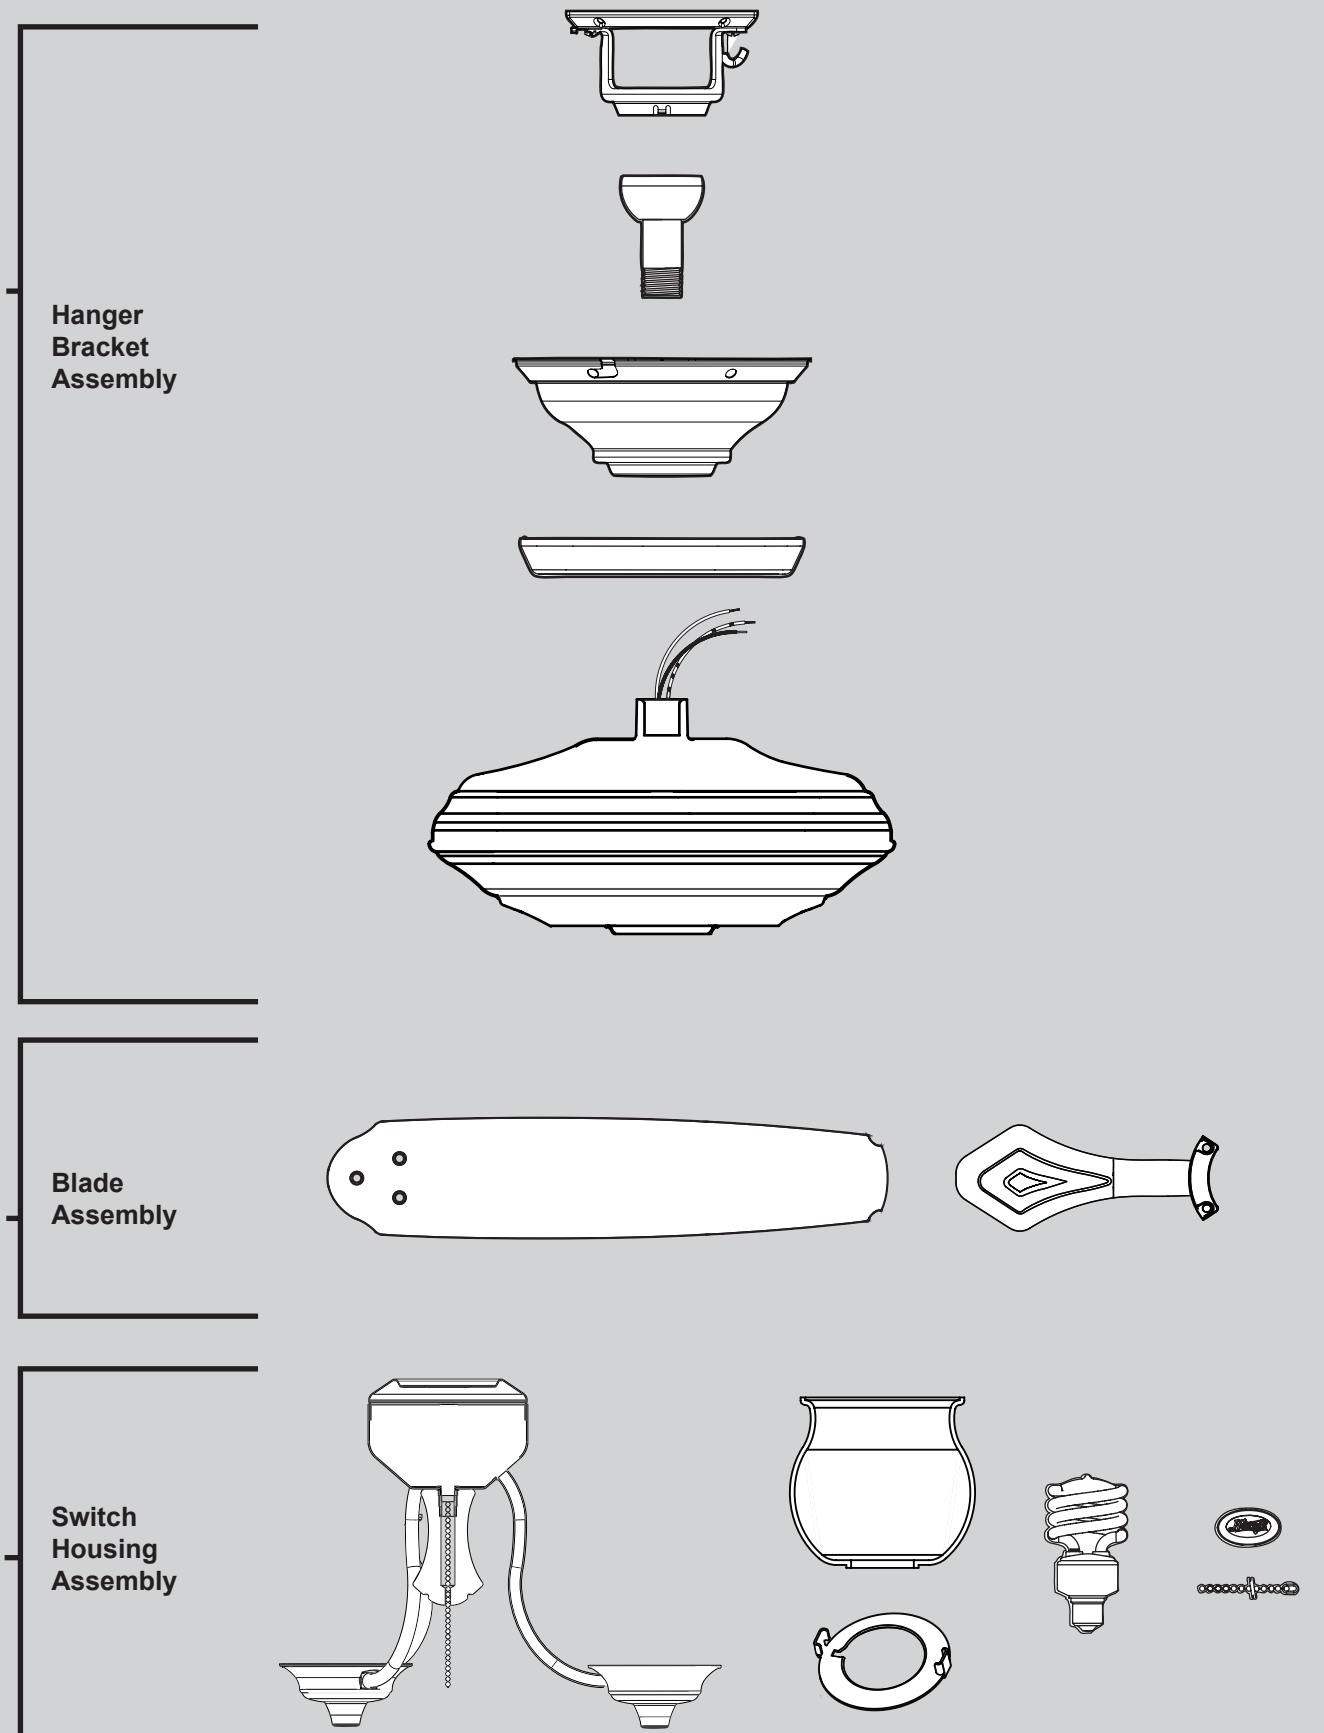

Hardware

(Drawn to Scale)

Fan Parts

(Not Drawn to Scale)

PARTS GUIDE

Hunter

Using this Parts Guide, make sure all parts are included in the box.

If parts are missing, DO NOT RETURN

THIS ITEM TO THE STORE, call 888-830-1326 for assistance.

THIS PARTS GUIDE IS FOR REFERENCE ONLY.

REFER TO THE INSTALLATION MANUAL FOR FULL ASSEMBLY INSTRUCTIONS.

Parts List		
	Model #	21325
	Asm. Dwg. #	98856-01
	Finish	Northern Sienna
Item Name	Qty	Part #
Hanging System Kit	1	96970-93
Ceiling Plate		
Canopy		
Canopy Trim Ring		
Hanger Ball / Downrod Assembly		
Setscrew		
Low Profile Washer		
Canopy Screw		
Wood Screw		
Flat Washer		
Mounting Isolator		
Screw, Low Profile		
Switch Housing Assembly	1	98859-01
Blade Iron Set	1	98718-05
Blade Set	1	76697-43
Screw, Blade Iron Armature	11	63755-05
Hardware Kit	1	98856-00-860
Blade Grommet		
Blade Assembly Screw		
Screw, Machine, 6-32		
Wire Connector		
Screw, Switch Housing Assembly		
Balancing Kit	1	07570-01
Pull Chain Pendant	1	74393-08
Pull Chain	1	63756-11
Light bulb / Bulb	3	66763-01
Globe Assembly Nut	3	75642-02
Globe/Shade	3	88715-01