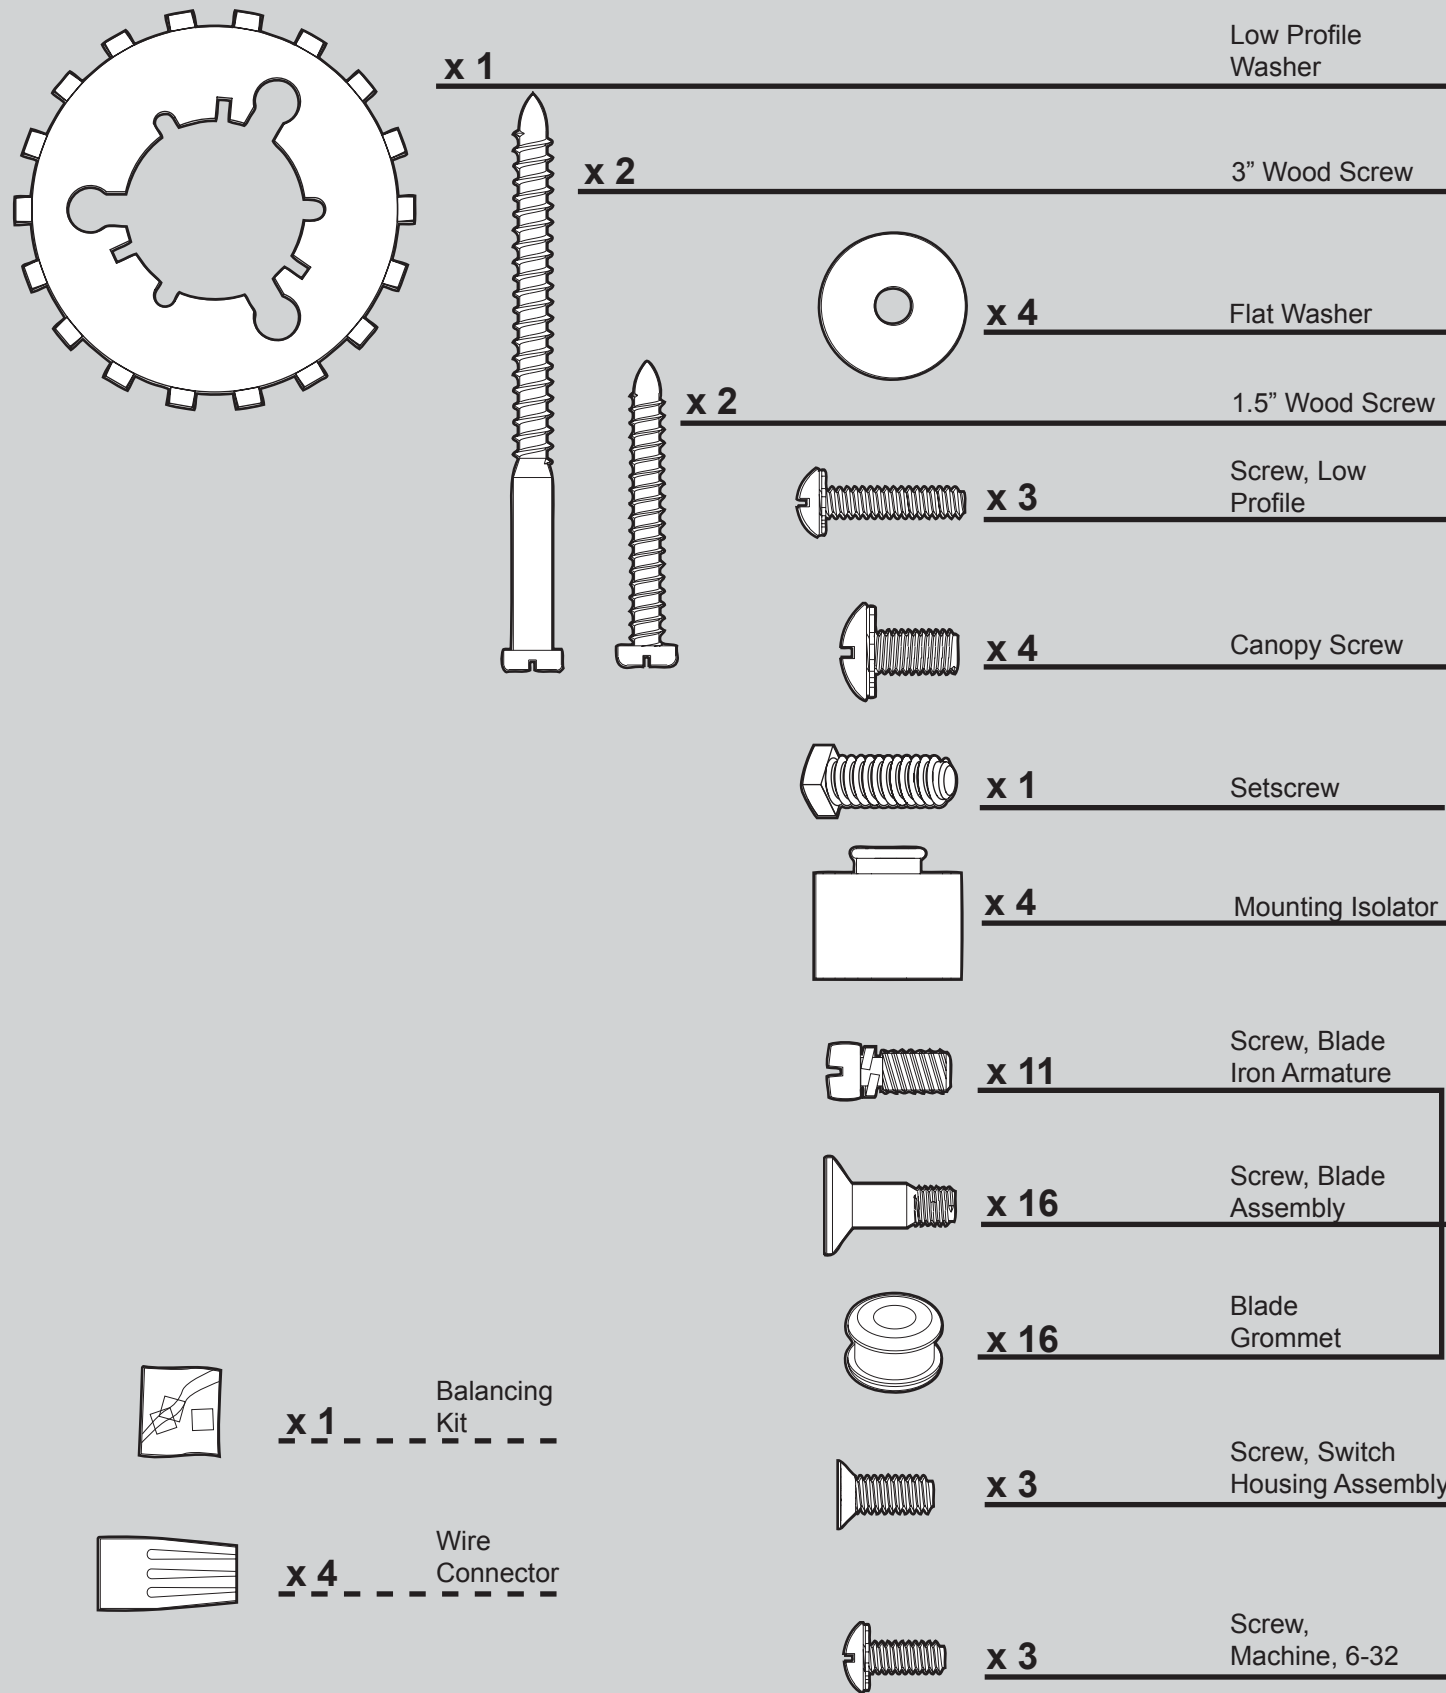

Hardware

(Drawn to Scale)

Fan Parts

(Not Drawn to Scale)

PARTS GUIDE

Hunter

Using this Parts Guide, make sure all parts are included in the box.

If parts are missing, DO NOT RETURN

THIS ITEM TO THE STORE, call 888-830-1326 for assistance.

THIS PARTS GUIDE IS FOR REFERENCE ONLY.

REFER TO THE INSTALLATION MANUAL FOR FULL ASSEMBLY INSTRUCTIONS.

Parts List		
	Model #	21325
	Asm. Dwg. #	98856-01
	Finish	Northern Sienna
Item Name	Qty	Part #
Hanging System Kit	1	96970-93
Ceiling Plate		
Canopy		
Canopy Trim Ring		
Hanger Ball / Downrod Assembly		
Setscrew		
Low Profile Washer		
Canopy Screw		
Wood Screw		
Flat Washer		
Mounting Isolator		
Screw, Low Profile		
Switch Housing Assembly	1	98859-01
Blade Iron Set	1	98718-05
Blade Set	1	76697-43
Screw, Blade Iron Armature	11	63755-05
Hardware Kit	1	98856-00-860
Blade Grommet		
Blade Assembly Screw		
Screw, Machine, 6-32		
Wire Connector		
Screw, Switch Housing Assembly		
Balancing Kit	1	07570-01
Pull Chain Pendant	1	74393-08
Pull Chain	1	63756-11
Light bulb / Bulb	3	66763-01
Globe Assembly Nut	3	75642-02
Globe/Shade	3	88715-01

Materiales

(no dibujados a escala)

x 1

x 2

x 2

x 4

x 3

x 4