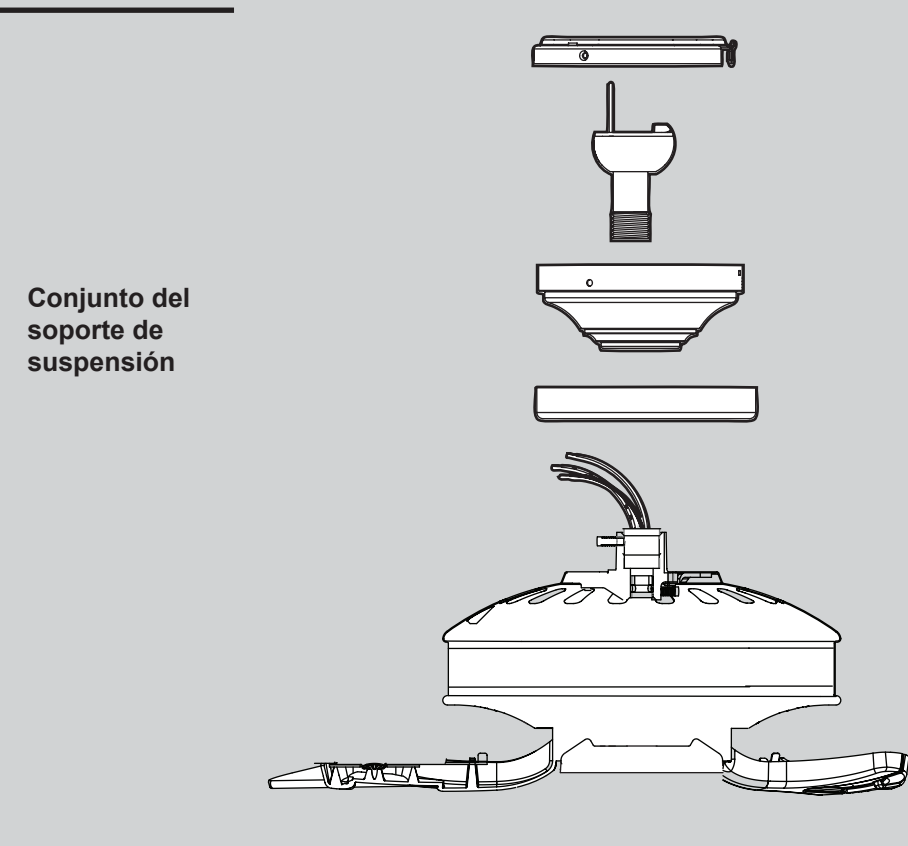

Piezas del ventilador

(no dibujadas a escala)