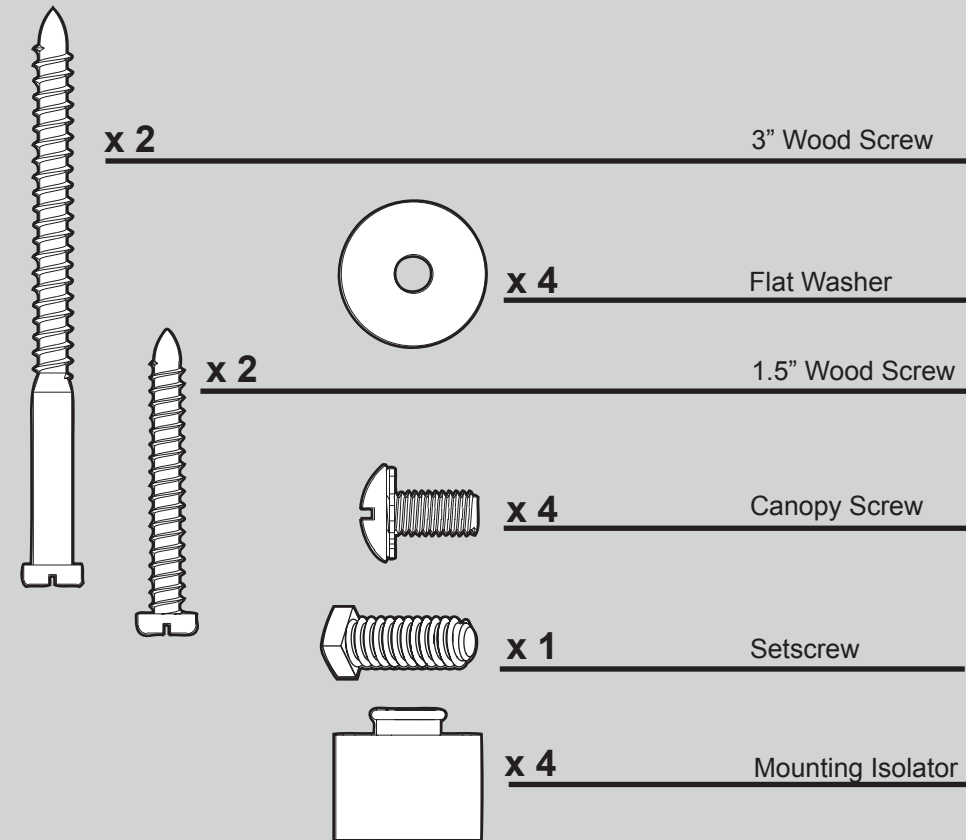

Hardware

(Drawn to Scale)

Fan Parts

(Not Drawn to Scale)

PARTS GUIDE

Hunter

Using this Parts Guide, make sure all parts are included in the box.

If parts are missing, DO NOT RETURN

THIS ITEM TO THE STORE, call 888-830-1326 for assistance.

THIS PARTS GUIDE IS FOR REFERENCE ONLY.

REFER TO THE INSTALLATION MANUAL FOR FULL ASSEMBLY INSTRUCTIONS.

Parts List		Model #	21425
		Asm. Dwg. #	99434-01
		Finish	Brushed Chrome
Item Name	Qty	Part #	
* Hanging System Kit	1	98026-45	
Ceiling Plate			
Canopy			
Canopy Trim Ring			
Hanger Ball / Downrod Assembly			
Setscrew			
Canopy Screw			
Wood Screw			
Flat Washer			
Mounting Isolator			
Adapter Cover	1	67199-01	
Light Kit Assembly	1	99529-01	
Ballast	1	89292-01	
CFL Bulb	1	89291-01	
Globe/Shade	1	99530-01	
Hardware Kit	1	99434-00-860	
Machine Screw 8-32			
Wire Connector			
Remote Control Receiver	1	84368-01	
Remote Control Transmitter	1	92754-01	
Remote Control Cradle	1	84369-01	

Lista de piezas

Nombre del ítem	Cantidad	No. de la pieza
* Kit del sistema de suspensión		
Placa de techo	1	98026-45
Campana		
Anillo de la moldura de campana		
Bola de suspensión / Conjunto de varilla		
Tornillo prisionero		
Tornillo, de campana		
Tornillo, de madera		
Arandela, plana		
Aislador de montaje		
Cubierta del adaptador	1	67199-01
Conjunto del kit de luz	1	99529-01
Balasto	1	89292-01
Bombilla, CFL	1	89291-01
Globo / Pantalla	1	99530-01
Kit de materiales	1	99434-00-860
Tornillo mecánico 8-32		
Empalme plástico		
Receptor de control remoto	1	84368-01
Transmisor de control remoto	1	92754-01
Soporte de control remoto	1	84369-01