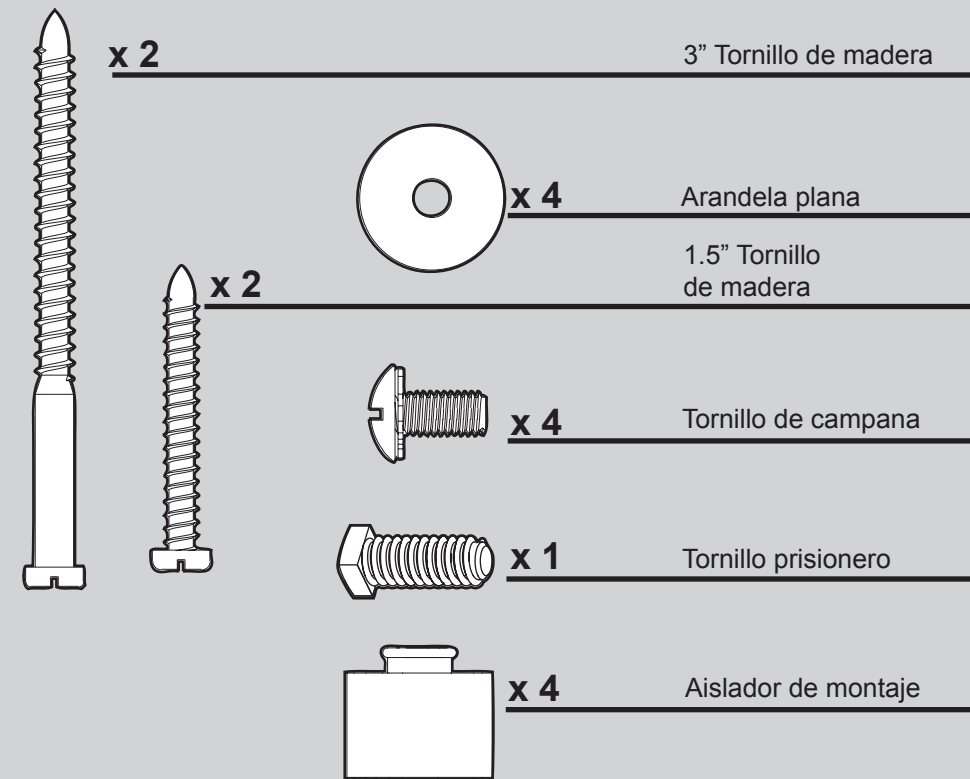

Materiales

(no dibujados a escala)