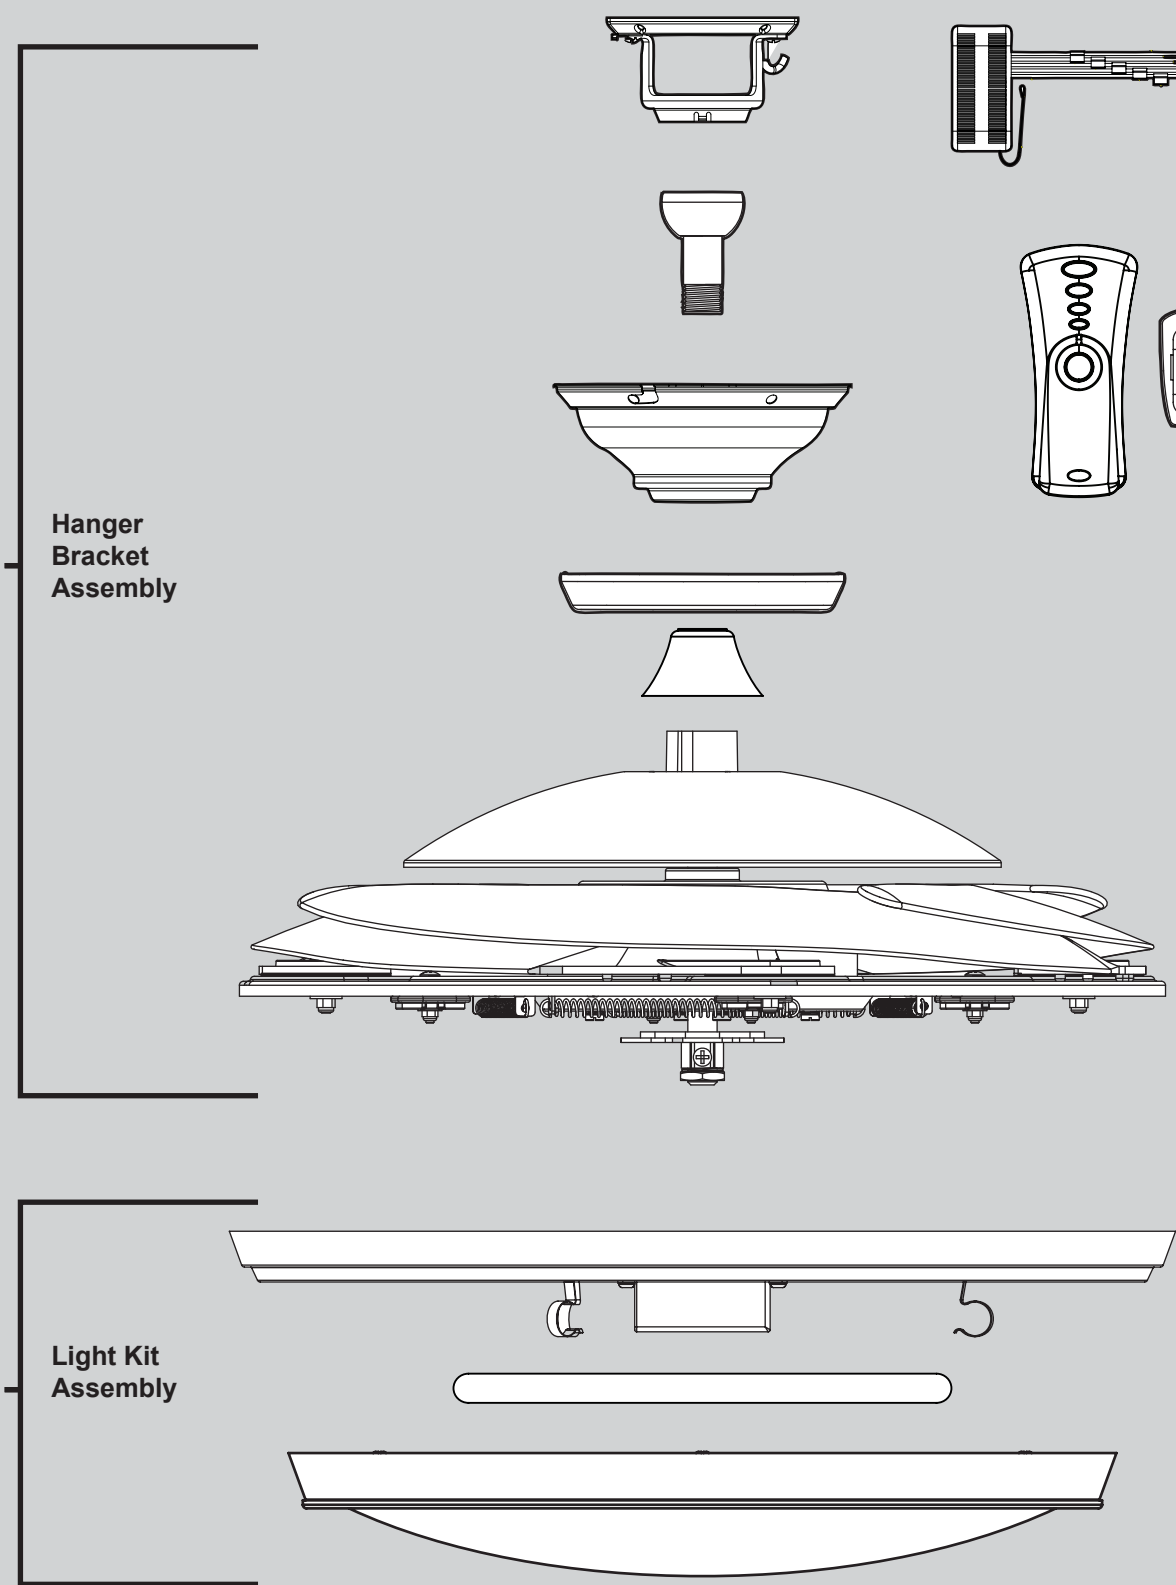

Hardware

(Drawn to Scale)

Fan Parts

(Not Drawn to Scale)

PARTS GUIDE

Hunter

Using this Parts Guide, make sure all parts are included in the box.

If parts are missing, DO NOT RETURN

THIS ITEM TO THE STORE, call 888-830-1326 for assistance.

THIS PARTS GUIDE IS FOR REFERENCE ONLY.

REFER TO THE INSTALLATION MANUAL FOR FULL ASSEMBLY INSTRUCTIONS.

Parts List		Model #	21425
		Asm. Dwg. #	99434-01
		Finish	Brushed Chrome
Item Name	Qty	Part #	
* Hanging System Kit	1	98026-45	
Ceiling Plate			
Canopy			
Canopy Trim Ring			
Hanger Ball / Downrod Assembly			
Setscrew			
Canopy Screw			
Wood Screw			
Flat Washer			
Mounting Isolator			
Adapter Cover	1	67199-01	
Light Kit Assembly	1	99529-01	
Ballast	1	89292-01	
CFL Bulb	1	89291-01	
Globe/Shade	1	99530-01	
Hardware Kit	1	99434-00-860	
Machine Screw 8-32			
Wire Connector			
Remote Control Receiver	1	84368-01	
Remote Control Transmitter	1	92754-01	
Remote Control Cradle	1	84369-01	