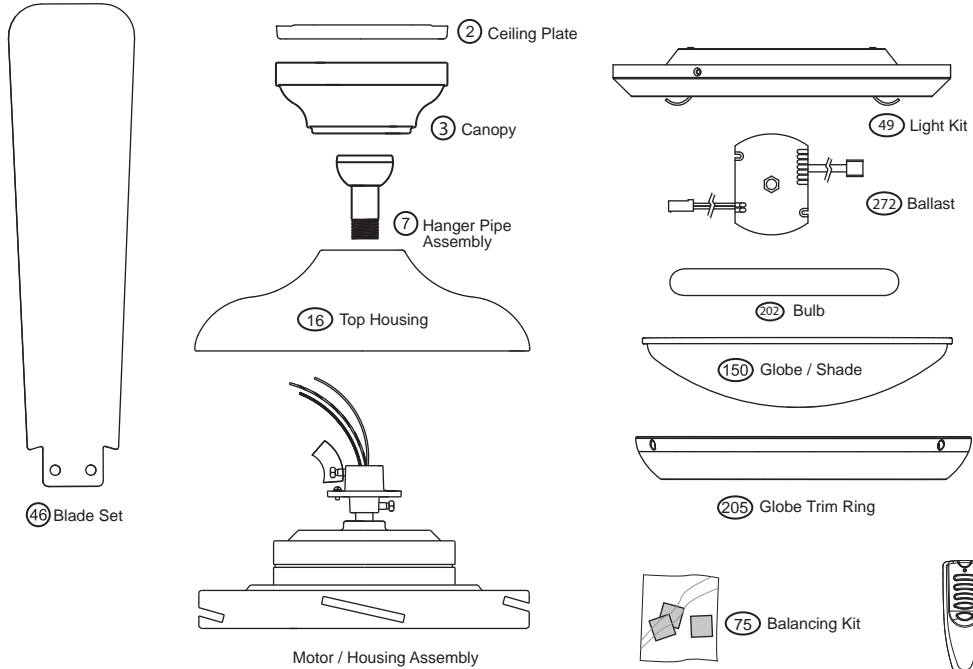

Fan Parts (Not Drawn to Scale)

Model Name _____
Catalog No. _____
Serial No. _____
Date Purchased _____
Where Purchased _____

Missing / Broken Parts:
Call 1-888-830-1326

Fan does not work:

1. Reference the Trouble Shooting guide in your Instruction Manual.
2. Call your Local Service Center.
3. Call Technical Support at 901-248-2222.

For additional information on:
Hunter Products • Trouble Shooting
Dealer Location • Service Center Locator
Call 1-800-448-6837
www.hunterfan.com