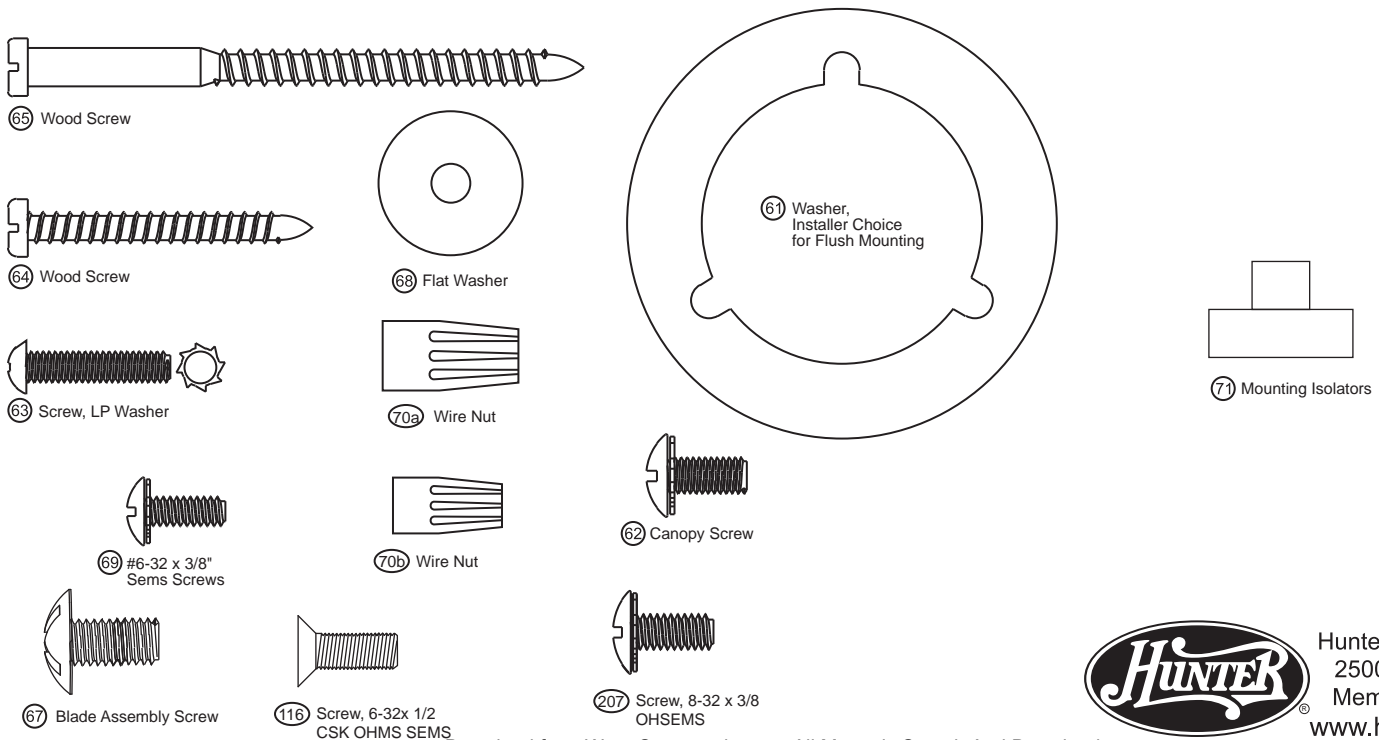

Hardware (Drawn to Scale)

HUNTER
Hunter Fan Company
2500 Frisco Avenue
Memphis, TN 38114
www.hunterfan.com